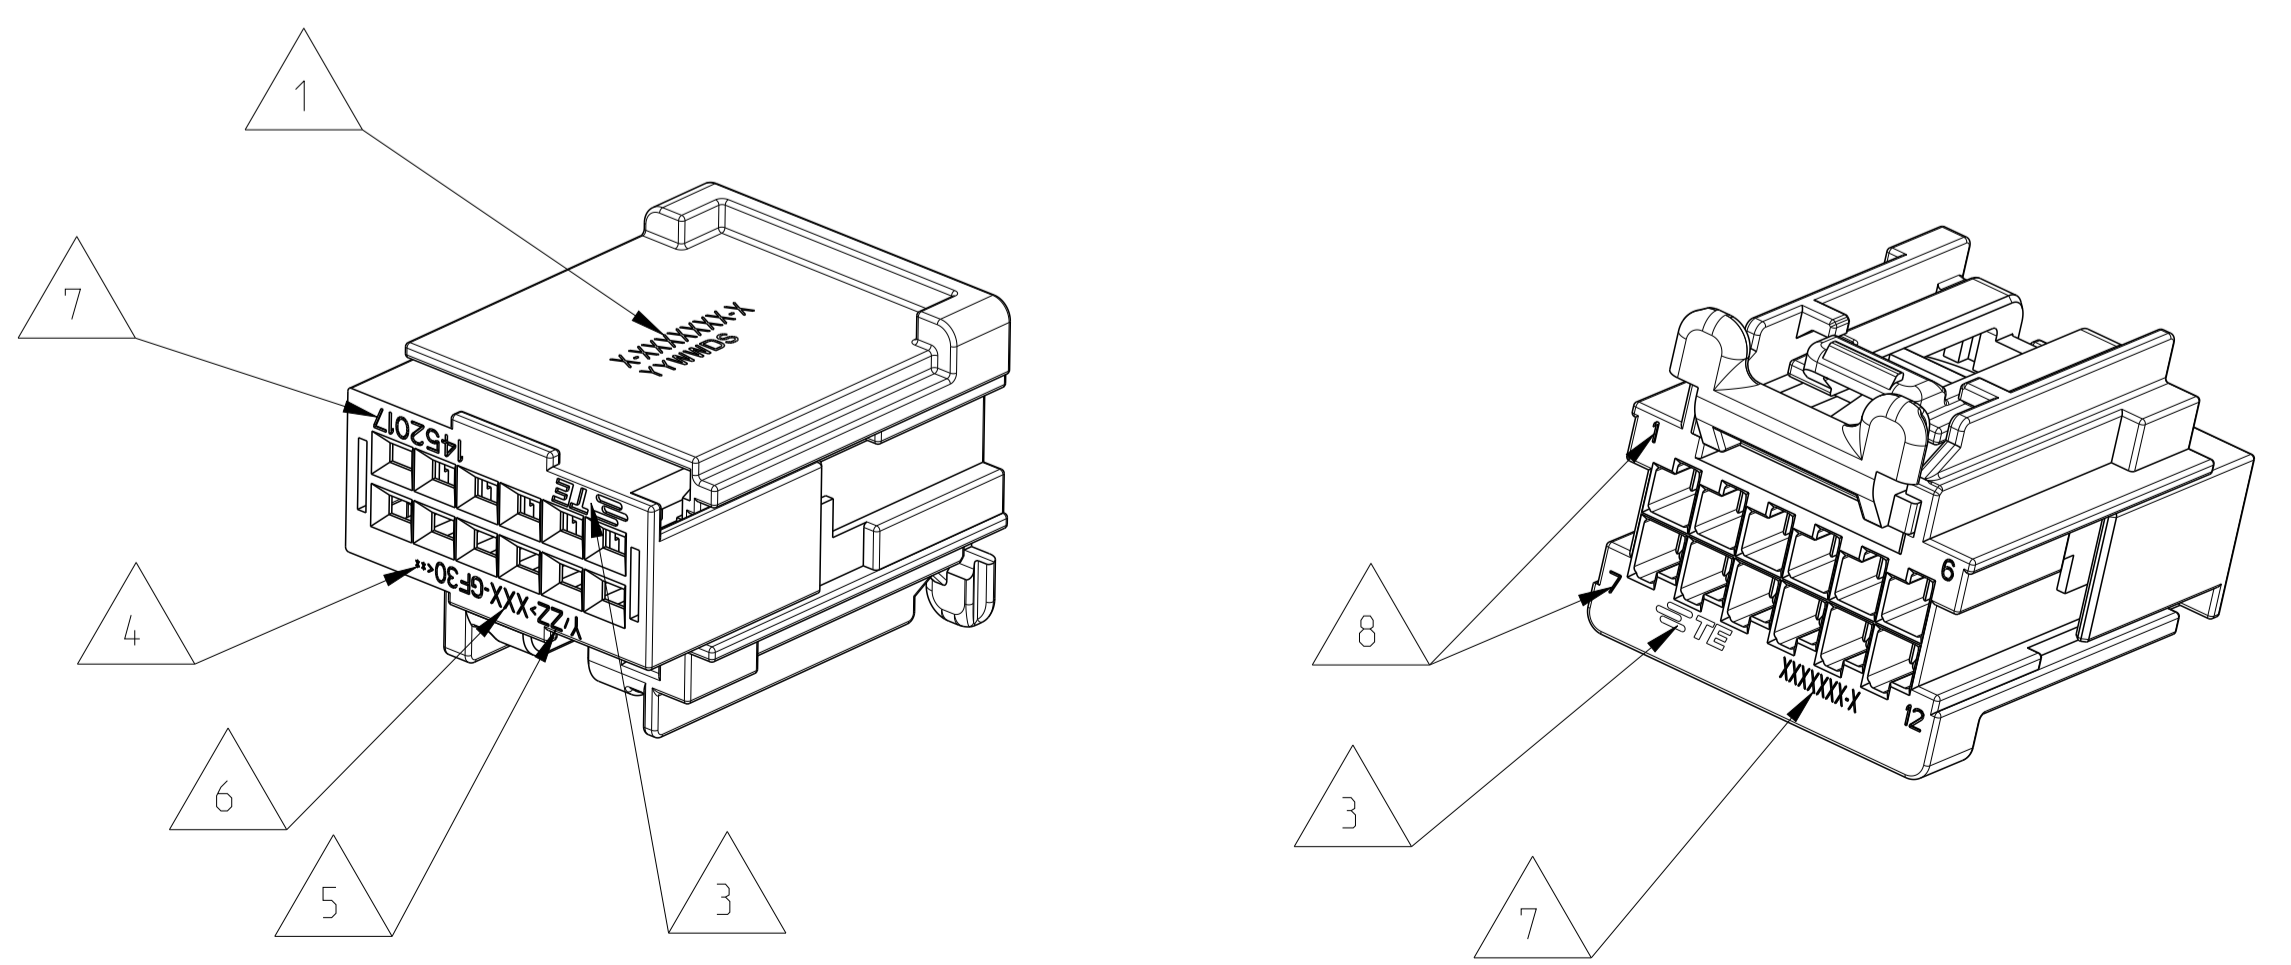

REVISIONS				
P.	LTH	DESCRIPTION	DATE	APVD
G2		SEE ECR-13-018050	19NOV2013	MS GS
G3		ECR-14-009941	02JUL2014	SS GS

- NOTES  
Bemerkungen
- 1 TE-ORDER NUMBER AND TRACEABILITY
  - 2 SPACER AND CPA (OPTIONAL) ARE SHIPPED IN PRE-ASSEMBLED POSITIONS
  - 3 COMPANY LOGO (OPTIONAL)
  - 4 PRODUCT REVISIONS LEVEL
  - 5 TOOL NUMBER (OPTIONAL), CAVITY NUMBER
  - 6 MATERIAL IDENTIFICATION
  - 7 PART NUMBER
  - 8 TERMINAL POSITION NUMBERS LOCATED AS SHOWN
  - 9 PACKAGING: LAYER PACKED IN CONUGATED BOXES
  - 10 1-1452015-2 IS SHOWN

THIS DRAWING IS A CONTROLLED DOCUMENT. DWN: B.van Sebroeck 21SEP2000. CHK: B.van Sebroeck 23MAR2001. APVD: B.van Sebroeck

STE TE Connectivity

GET SOCKET HOUSING, 2x6POS.  
GET Buchsenhaeuse, 2x6pos.

SCALE: 5:1 SHEET 1 OF 1 REV: G3