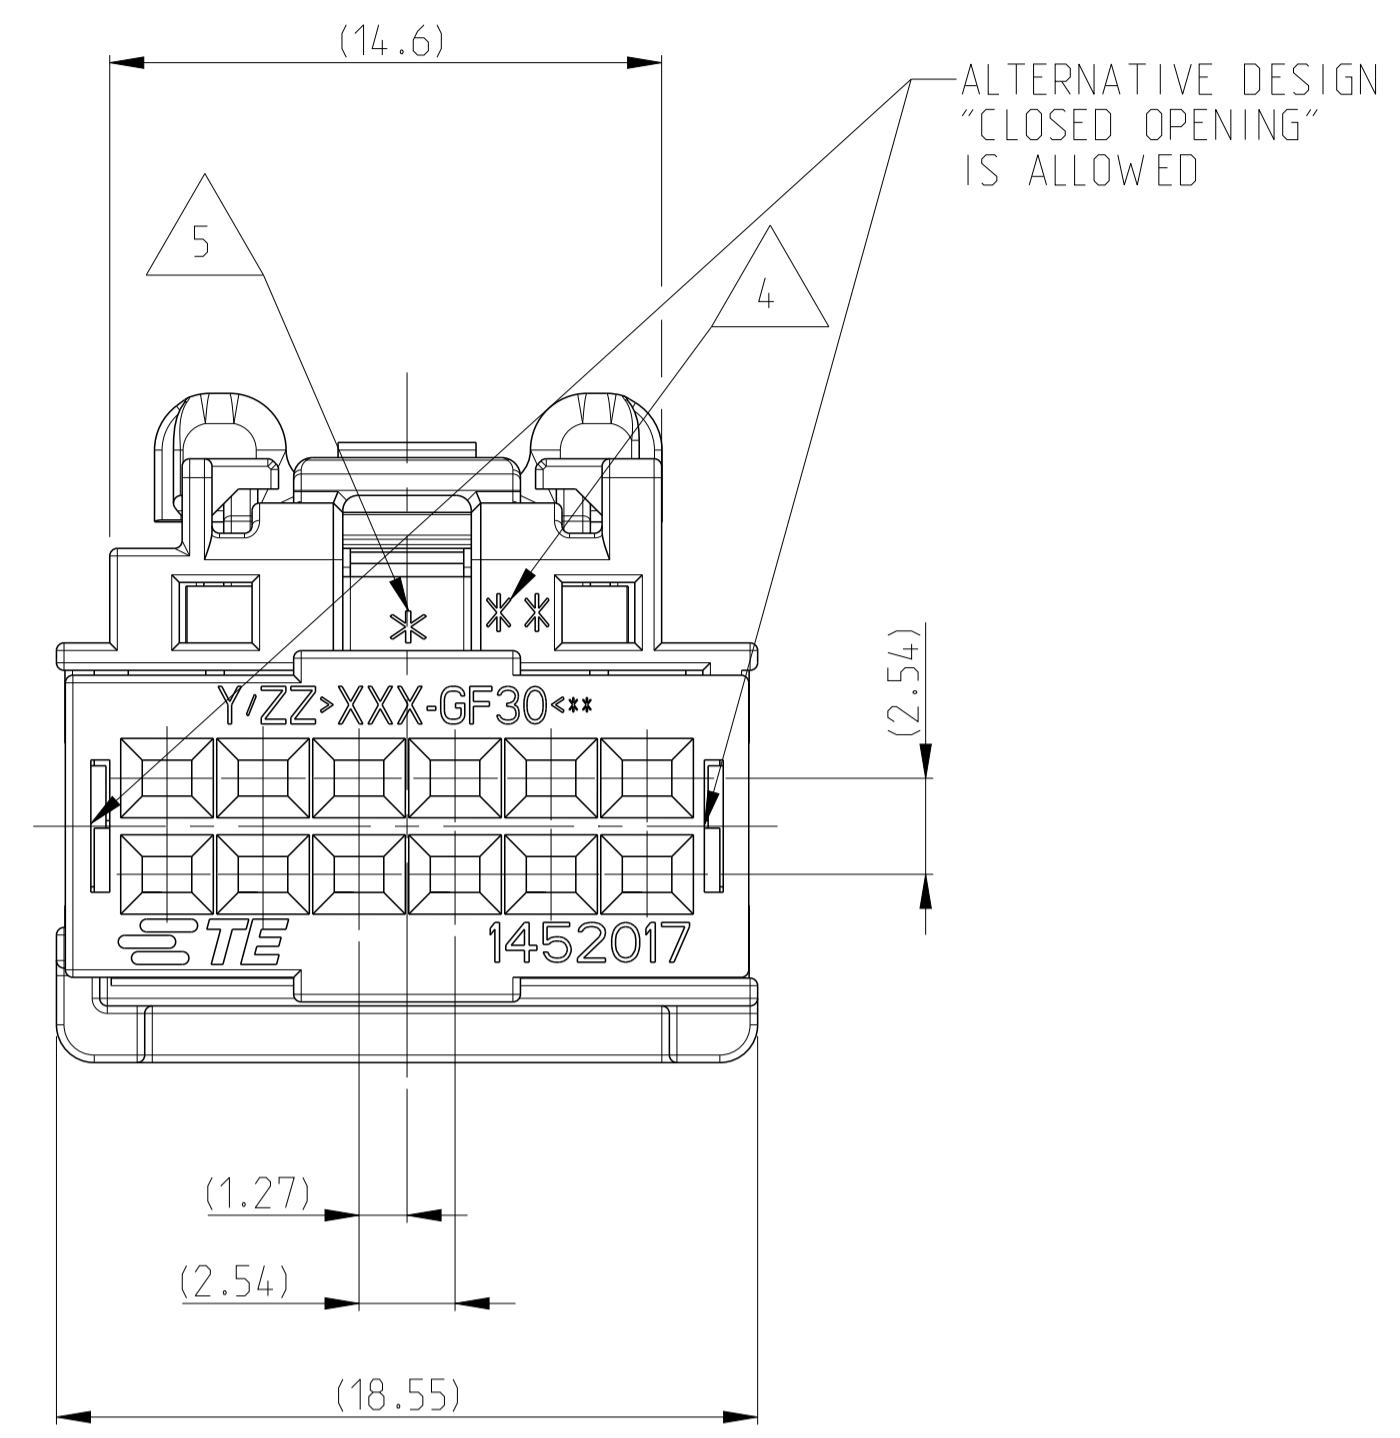

REVISIONS				
P.	LTH	DESCRIPTION	DATE	APVD
G2		SEE ECR-13-018050	19NOV2013	MS GS
G3		ECR-14-009941	02JUL2014	SS GS

- NOTES  
Bemerkungen
- 1 TE-ORDER NUMBER AND TRACEABILITY
  - 2 SPACER AND CPA (OPTIONAL) ARE SHIPPED IN PRE-ASSEMBLED POSITIONS
  - 3 COMPANY LOGO (OPTIONAL)
  - 4 PRODUCT REVISIONS LEVEL
  - 5 TOOL NUMBER (OPTIONAL), CAVITY NUMBER
  - 6 MATERIAL IDENTIFICATION
  - 7 PART NUMBER
  - 8 TERMINAL POSITION NUMBERS LOCATED AS SHOWN
  - 9 PACKAGING: LAYER PACKED IN CONUGATED BOXES
  - 10 1-1452015-2 IS SHOWN

THIS DRAWING IS A CONTROLLED DOCUMENT. DWN: B.van Sebroeck 21SEP2000. CHK: B.van Sebroeck 23MAR2001. APVD: B.van Sebroeck

STE TE Connectivity

GET SOCKET HOUSING, 2x6POS.  
GET Buchsenhaeuse, 2x6pos.

SCALE: 5:1 SHEET 1 OF 1 REV: G3