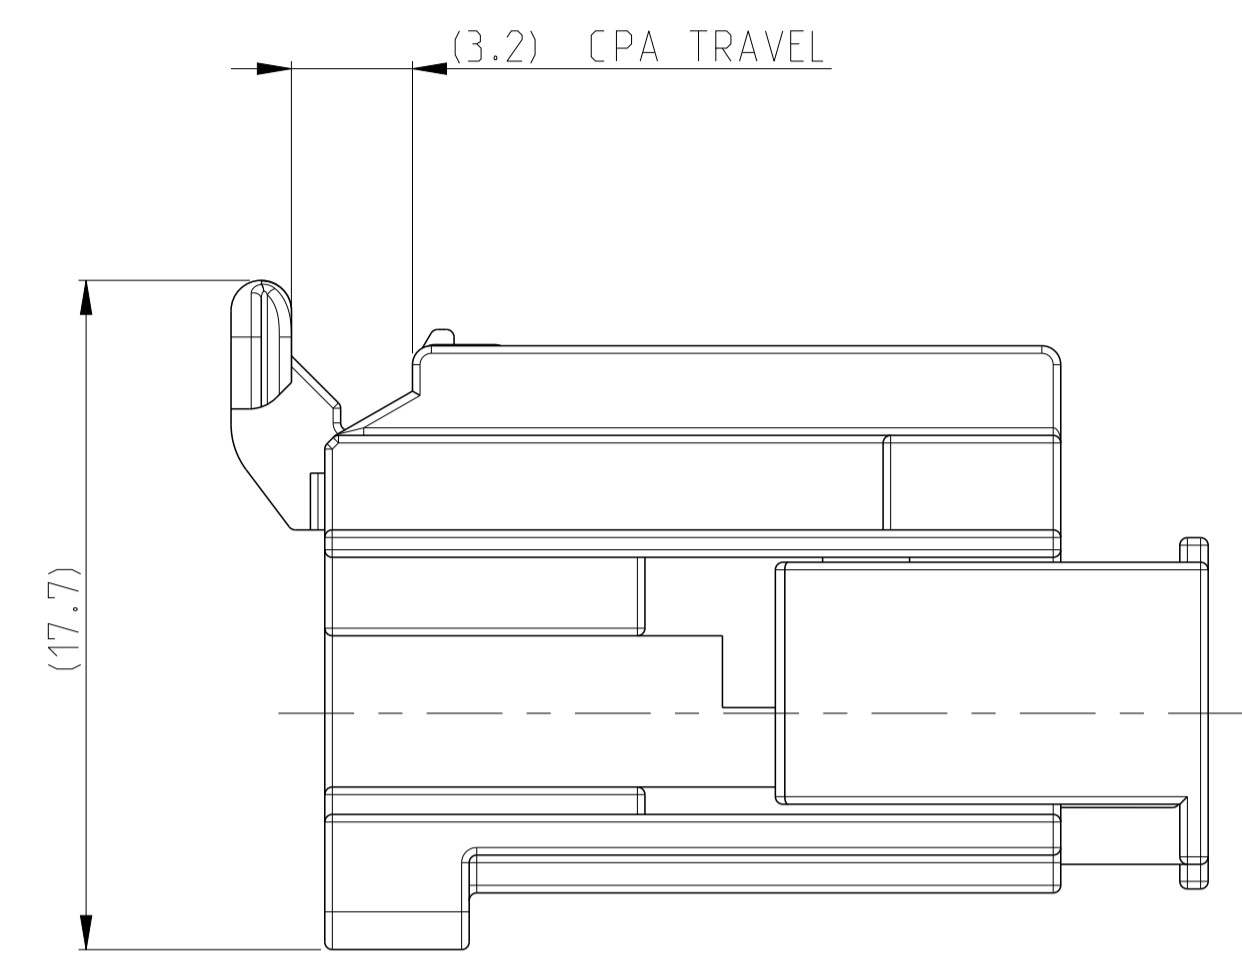

REVISIONS				
P.	LTH	DESCRIPTION	DATE	APVD
G2		SEE ECR-13-018050	19NOV2013	MS GS
G3		ECR-14-009941	02JUL2014	SS GS

- NOTES  
Bemerkungen
- 1 TE-ORDER NUMBER AND TRACEABILITY
  - 2 SPACER AND CPA (OPTIONAL) ARE SHIPPED IN PRE-ASSEMBLED POSITIONS
  - 3 COMPANY LOGO (OPTIONAL)
  - 4 PRODUCT REVISIONS LEVEL
  - 5 TOOL NUMBER (OPTIONAL), CAVITY NUMBER
  - 6 MATERIAL IDENTIFICATION
  - 7 PART NUMBER
  - 8 TERMINAL POSITION NUMBERS LOCATED AS SHOWN
  - 9 PACKAGING: LAYER PACKED IN CONUGATED BOXES
  - 10 1-1452015-2 IS SHOWN

THIS DRAWING IS A CONTROLLED DOCUMENT. DWN: B.van Sebroeck 21SEP2000. CHK: B.van Sebroeck 23MAR2001. APVD: B.van Sebroeck

STE TE Connectivity

GET SOCKET HOUSING, 2x6POS.  
GET Buchsenhaeuse, 2x6pos.

SCALE: 5:1 SHEET 1 OF 1 REV: G3