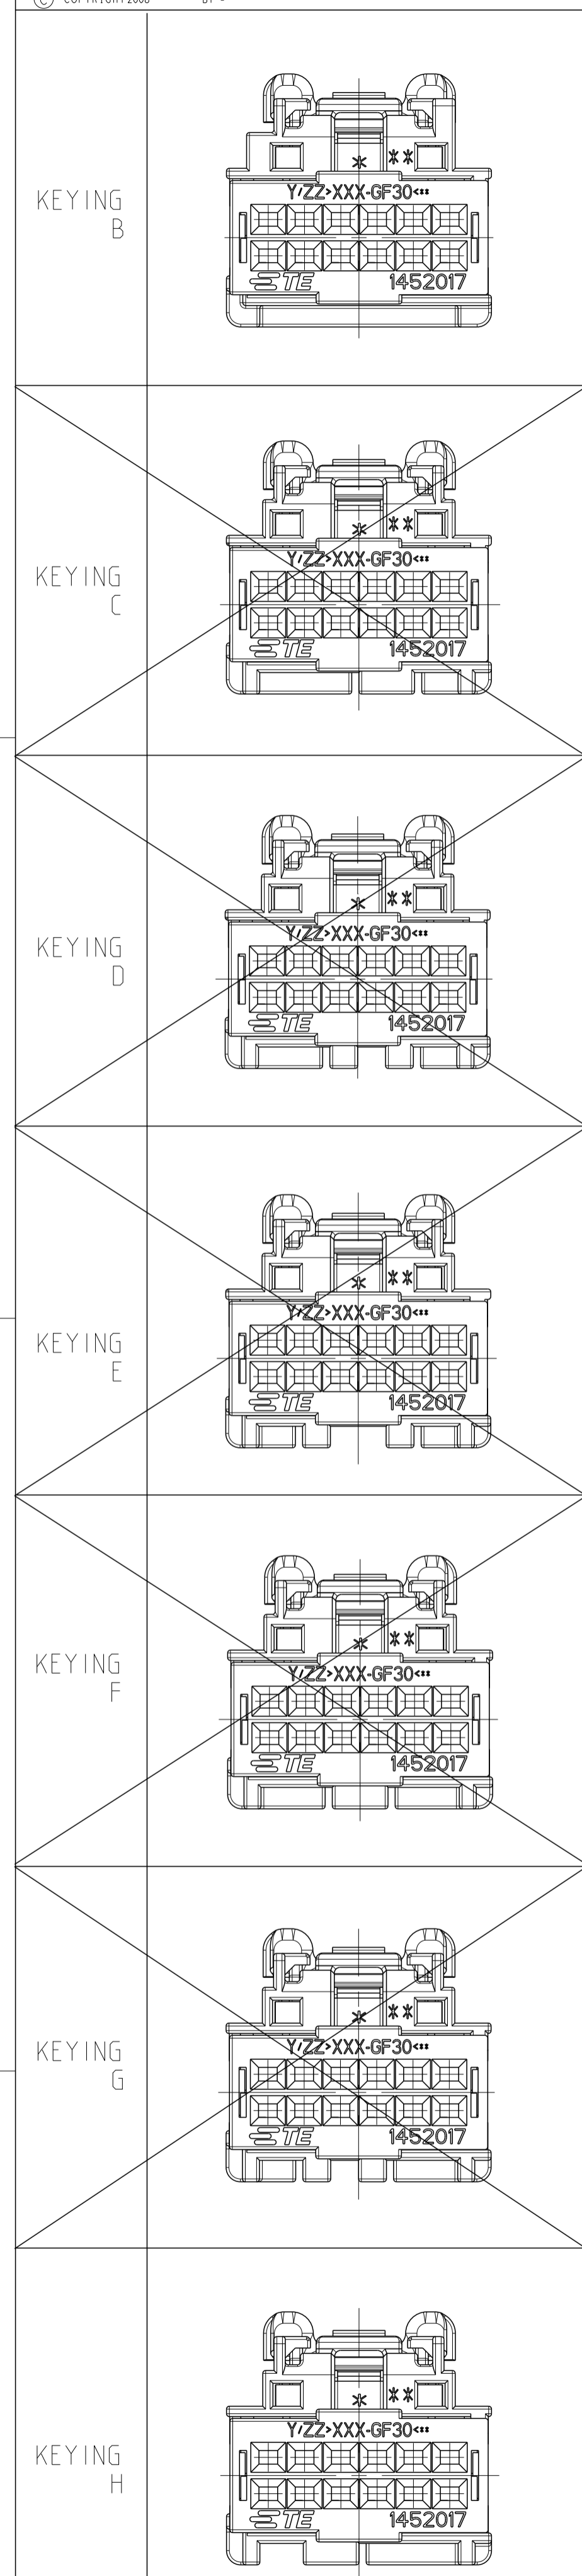

REVISIONS				
P.	LTH	DESCRIPTION	DATE	APVD
G2		SEE ECR-13-018050	19NOV2013	MS GS
G3		ECR-14-009941	02JUL2014	SS GS

- NOTES  
Bemerkungen
- 1 TE-ORDER NUMBER AND TRACEABILITY
  - 2 SPACER AND CPA (OPTIONAL) ARE SHIPPED IN PRE-ASSEMBLED POSITIONS
  - 3 COMPANY LOGO (OPTIONAL)
  - 4 PRODUCT REVISIONS LEVEL
  - 5 TOOL NUMBER (OPTIONAL), CAVITY NUMBER
  - 6 MATERIAL IDENTIFICATION
  - 7 PART NUMBER
  - 8 TERMINAL POSITION NUMBERS LOCATED AS SHOWN
  - 9 PACKAGING: LAYER PACKED IN CONUGATED BOXES
  - 10 1-1452015-2 IS SHOWN

TE-ORDER-NUMBER	KEYING OPTIONS								CPA	PBT-GF	RED	3
	H	G	F	E	D	C	B	A				
1-1452015-8												
0-1452015-8												
1-1452015-7												
0-1452015-7												
1-1452015-6												
0-1452015-6												
1-1452015-5												
0-1452015-5												
1-1452015-4												
0-1452015-4												
1-1452015-3												
0-1452015-3												
1-1452015-2												
0-1452015-2												
1-1452015-1												
0-1452015-1												

THIS DRAWING IS A CONTROLLED DOCUMENT. DWN: B.van Sebroeck 21SEP2000. CHK: B.van Sebroeck 23MAR2001. APVD: B.van Sebroeck

STE TE Connectivity

GET SOCKET HOUSING, 2x6POS.  
GET Buchsenhaeuse, 2x6pos.

SCALE: 5:1 SHEET 1 OF 1 REV: G3