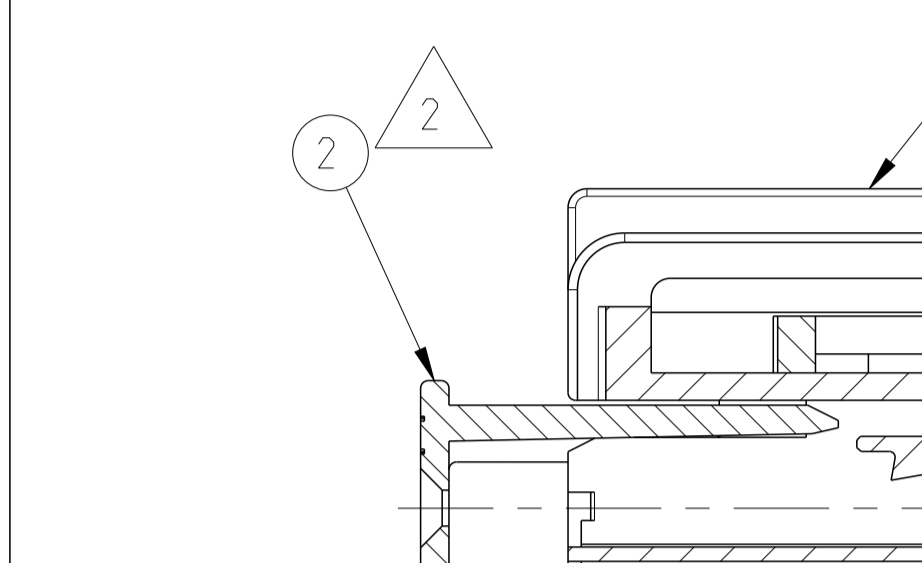

REVISIONS				
P.	LTH	DESCRIPTION	DATE	APVD
G2		SEE ECR-13-018050	19NOV2013	MS GS
G3		ECR-14-009941	02JUL2014	SS GS

- NOTES  
Bemerkungen
- 1 TE-ORDER NUMBER AND TRACEABILITY
  - 2 SPACER AND CPA (OPTIONAL) ARE SHIPPED IN PRE-ASSEMBLED POSITIONS
  - 3 COMPANY LOGO (OPTIONAL)
  - 4 PRODUCT REVISIONS LEVEL
  - 5 TOOL NUMBER (OPTIONAL), CAVITY NUMBER
  - 6 MATERIAL IDENTIFICATION
  - 7 PART NUMBER
  - 8 TERMINAL POSITION NUMBERS LOCATED AS SHOWN
  - 9 PACKAGING: LAYER PACKED IN CONUGATED BOXES
  - 10 1-1452015-2 IS SHOWN

THIS DRAWING IS A CONTROLLED DOCUMENT. DWN: B.van Sebroeck 21SEP2000. CHK: B.van Sebroeck 23MAR2001. APVD: B.van Sebroeck

STE TE Connectivity

GET SOCKET HOUSING, 2x6POS.  
GET Buchsenhaeuse, 2x6pos.

SCALE: 5:1 SHEET 1 OF 1 REV: G3