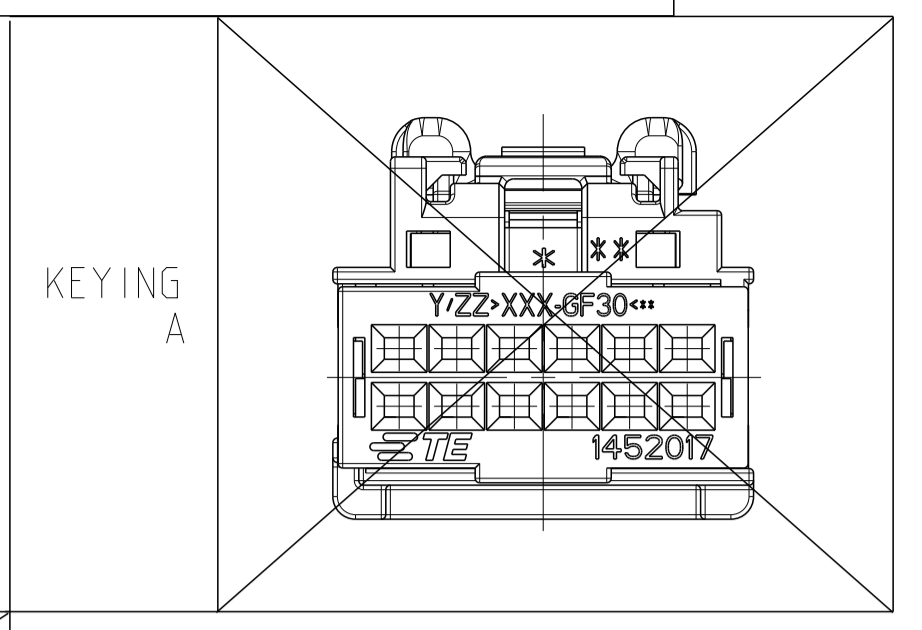

REVISIONS				
P.	LTH	DESCRIPTION	DATE	APVD
G2		SEE ECR-13-018050	19NOV2013	MS GS
G3		ECR-14-009941	02JUL2014	SS GS

- NOTES  
Bemerkungen
- 1 TE-ORDER NUMBER AND TRACEABILITY
  - 2 SPACER AND CPA (OPTIONAL) ARE SHIPPED IN PRE-ASSEMBLED POSITIONS
  - 3 COMPANY LOGO (OPTIONAL)
  - 4 PRODUCT REVISIONS LEVEL
  - 5 TOOL NUMBER (OPTIONAL), CAVITY NUMBER
  - 6 MATERIAL IDENTIFICATION
  - 7 PART NUMBER
  - 8 TERMINAL POSITION NUMBERS LOCATED AS SHOWN
  - 9 PACKAGING: LAYER PACKED IN CONUGATED BOXES
  - 10 1-1452015-2 IS SHOWN

THIS DRAWING IS A CONTROLLED DOCUMENT. DWN: B.van Sebroeck 21SEP2000. CHK: B.van Sebroeck 23MAR2001. APVD: B.van Sebroeck

STE TE Connectivity

GET SOCKET HOUSING, 2x6POS.  
GET Buchsenhaeuse, 2x6pos.

SCALE: 5:1 SHEET 1 OF 1 REV: G3