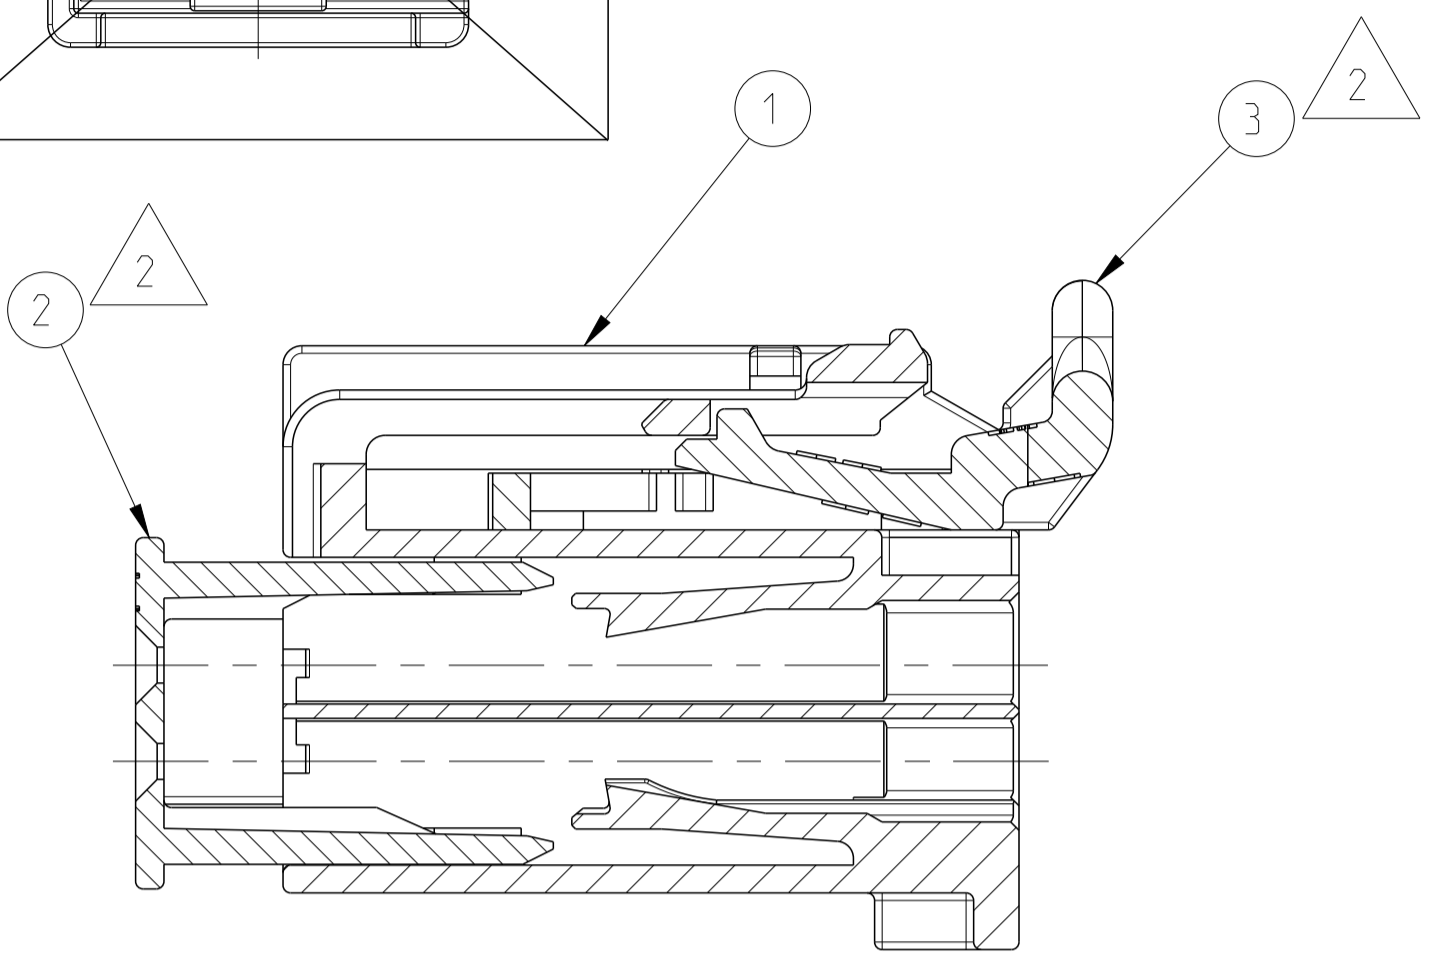

REVISIONS				
P.	LTH	DESCRIPTION	DATE	APVD
G2		SEE ECR-13-018050	19NOV2013	MS GS
G3		ECR-14-009941	02JUL2014	SS GS

- NOTES  
Bemerkungen
- 1 TE-ORDER NUMBER AND TRACEABILITY
  - 2 SPACER AND CPA (OPTIONAL) ARE SHIPPED IN PRE-ASSEMBLED POSITIONS
  - 3 COMPANY LOGO (OPTIONAL)
  - 4 PRODUCT REVISIONS LEVEL
  - 5 TOOL NUMBER (OPTIONAL), CAVITY NUMBER
  - 6 MATERIAL IDENTIFICATION
  - 7 PART NUMBER
  - 8 TERMINAL POSITION NUMBERS LOCATED AS SHOWN
  - 9 PACKAGING: LAYER PACKED IN CONUGATED BOXES
  - 10 1-1452015-2 IS SHOWN

THIS DRAWING IS A CONTROLLED DOCUMENT. DWN: B.van Sebroeck 21SEP2000. CHK: B.van Sebroeck 23MAR2001. APVD: B.van Sebroeck

STE TE Connectivity

GET SOCKET HOUSING, 2x6POS.  
GET Buchsenhaeuse, 2x6pos.

SCALE: 5:1 SHEET 1 OF 1 REV: G3