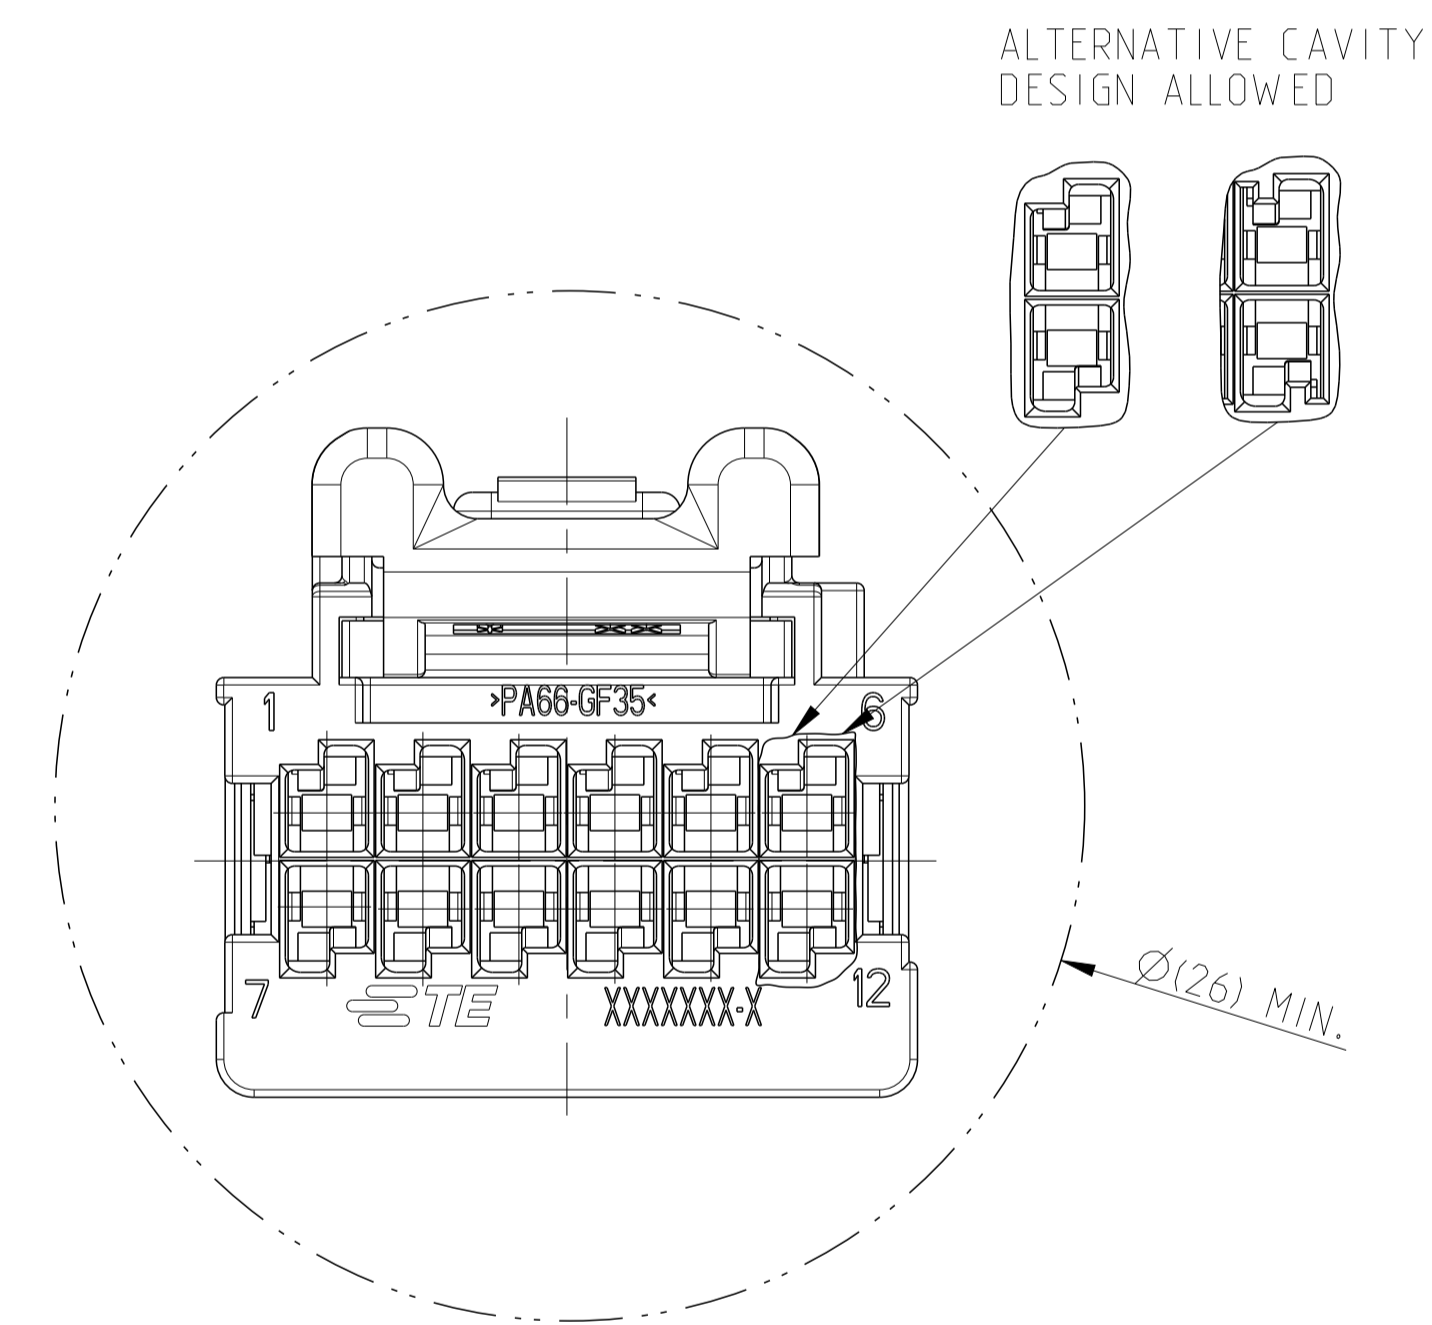

REVISIONS				
P.	LTH	DESCRIPTION	DATE	APVD
G2		SEE ECR-13-018050	19NOV2013	MS GS
G3		ECR-14-009941	02JUL2014	SS GS

- NOTES  
Bemerkungen
- 1 TE-ORDER NUMBER AND TRACEABILITY
  - 2 SPACER AND CPA (OPTIONAL) ARE SHIPPED IN PRE-ASSEMBLED POSITIONS
  - 3 COMPANY LOGO (OPTIONAL)
  - 4 PRODUCT REVISIONS LEVEL
  - 5 TOOL NUMBER (OPTIONAL), CAVITY NUMBER
  - 6 MATERIAL IDENTIFICATION
  - 7 PART NUMBER
  - 8 TERMINAL POSITION NUMBERS LOCATED AS SHOWN
  - 9 PACKAGING: LAYER PACKED IN CONUGATED BOXES
  - 10 1-1452015-2 IS SHOWN

THIS DRAWING IS A CONTROLLED DOCUMENT. DWN: B.van Sebroeck 21SEP2000. CHK: B.van Sebroeck 23MAR2001. APVD: B.van Sebroeck

STE TE Connectivity

GET SOCKET HOUSING, 2x6POS.  
GET Buchsenhaeuse, 2x6pos.

SCALE: 5:1 SHEET 1 OF 1 REV: G3