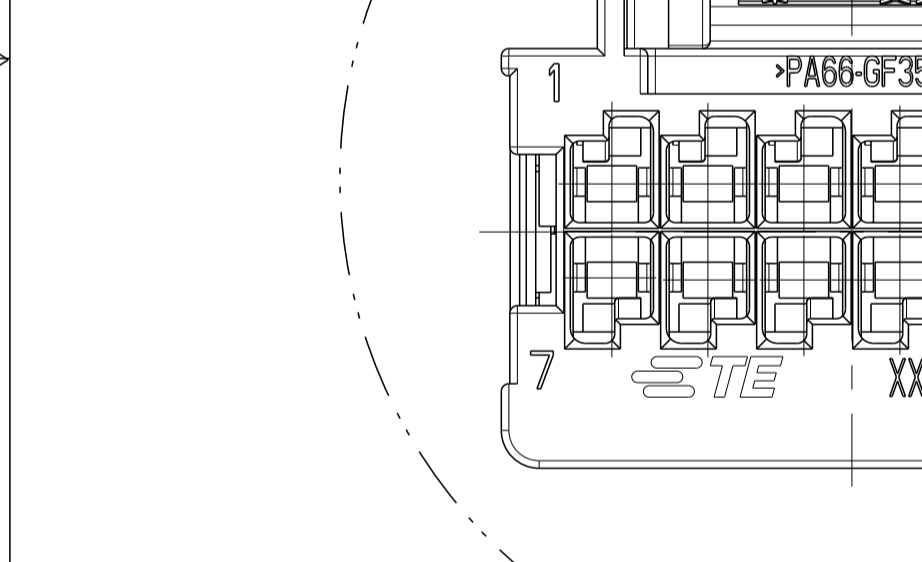

REVISIONS				
P.	LTH	DESCRIPTION	DATE	APVD
G2		SEE ECR-13-018050	19NOV2013	MS GS
G3		ECR-14-009941	02JUL2014	SS GS

- NOTES  
Bemerkungen
- 1 TE-ORDER NUMBER AND TRACEABILITY
  - 2 SPACER AND CPA (OPTIONAL) ARE SHIPPED IN PRE-ASSEMBLED POSITIONS
  - 3 COMPANY LOGO (OPTIONAL)
  - 4 PRODUCT REVISIONS LEVEL
  - 5 TOOL NUMBER (OPTIONAL), CAVITY NUMBER
  - 6 MATERIAL IDENTIFICATION
  - 7 PART NUMBER
  - 8 TERMINAL POSITION NUMBERS LOCATED AS SHOWN
  - 9 PACKAGING: LAYER PACKED IN CONUGATED BOXES
  - 10 1-1452015-2 IS SHOWN

THIS DRAWING IS A CONTROLLED DOCUMENT. DWN: B.van Sebroeck 21SEP2000. CHK: B.van Sebroeck 23MAR2001. APVD: B.van Sebroeck

STE TE Connectivity

GET SOCKET HOUSING, 2x6POS.  
GET Buchsenhaeuse, 2x6pos.

SCALE: 5:1 SHEET 1 OF 1 REV: G3