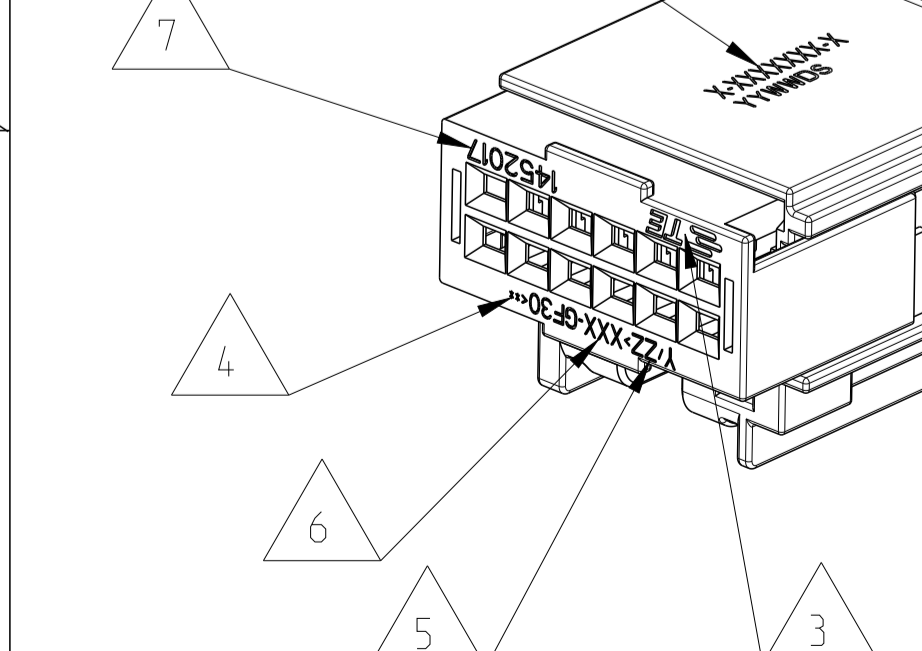

REVISIONS				
P.	LTH	DESCRIPTION	DATE	APVD
G2		SEE ECR-13-018050	19NOV2013	MS GS
G3		ECR-14-009941	02JUL2014	SS GS

- NOTES  
Bemerkungen
- 1 TE-ORDER NUMBER AND TRACEABILITY
  - 2 SPACER AND CPA (OPTIONAL) ARE SHIPPED IN PRE-ASSEMBLED POSITIONS
  - 3 COMPANY LOGO (OPTIONAL)
  - 4 PRODUCT REVISIONS LEVEL
  - 5 TOOL NUMBER (OPTIONAL), CAVITY NUMBER
  - 6 MATERIAL IDENTIFICATION
  - 7 PART NUMBER
  - 8 TERMINAL POSITION NUMBERS LOCATED AS SHOWN
  - 9 PACKAGING: LAYER PACKED IN CONUGATED BOXES
  - 10 1-1452015-2 IS SHOWN

THIS DRAWING IS A CONTROLLED DOCUMENT. DWN: B.van Sebroeck 21SEP2000. CHK: B.van Sebroeck 23MAR2001. APVD: B.van Sebroeck

STE TE Connectivity

GET SOCKET HOUSING, 2x6POS.  
GET Buchsenhaeuse, 2x6pos.

SCALE: 5:1 SHEET 1 OF 1 REV: G3