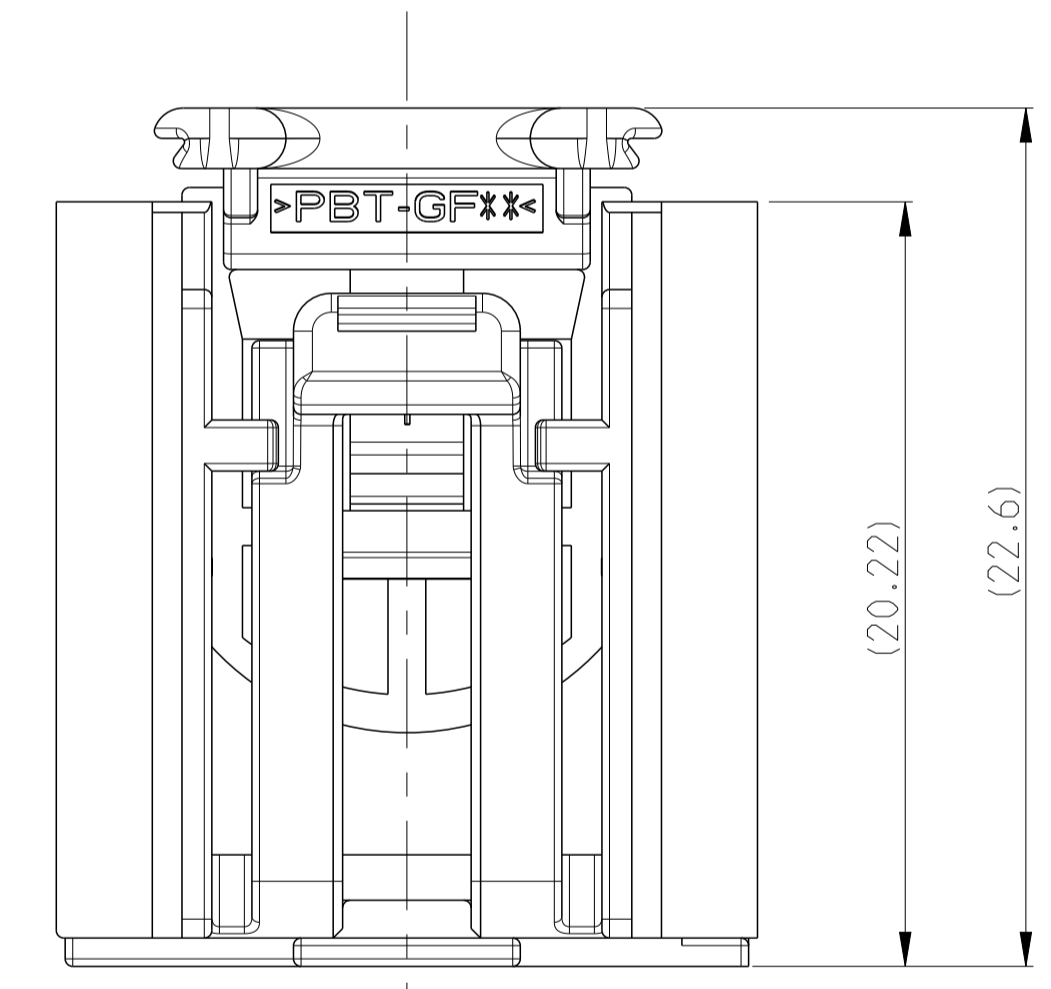

REVISIONS				
P.	LTH	DESCRIPTION	DATE	APVD
G2		SEE ECR-13-018050	19NOV2013	MS GS
G3		ECR-14-009941	02JUL2014	SS GS

- NOTES  
Bemerkungen
- 1 TE-ORDER NUMBER AND TRACEABILITY
  - 2 SPACER AND CPA (OPTIONAL) ARE SHIPPED IN PRE-ASSEMBLED POSITIONS
  - 3 COMPANY LOGO (OPTIONAL)
  - 4 PRODUCT REVISIONS LEVEL
  - 5 TOOL NUMBER (OPTIONAL), CAVITY NUMBER
  - 6 MATERIAL IDENTIFICATION
  - 7 PART NUMBER
  - 8 TERMINAL POSITION NUMBERS LOCATED AS SHOWN
  - 9 PACKAGING: LAYER PACKED IN CONUGATED BOXES
  - 10 1-1452015-2 IS SHOWN

THIS DRAWING IS A CONTROLLED DOCUMENT. DWN: B.van Sebroeck 21SEP2000. CHK: B.van Sebroeck 23MAR2001. APVD: B.van Sebroeck

STE TE Connectivity

GET SOCKET HOUSING, 2x6POS.  
GET Buchsenhaeuse, 2x6pos.

SCALE: 5:1 SHEET 1 OF 1 REV: G3