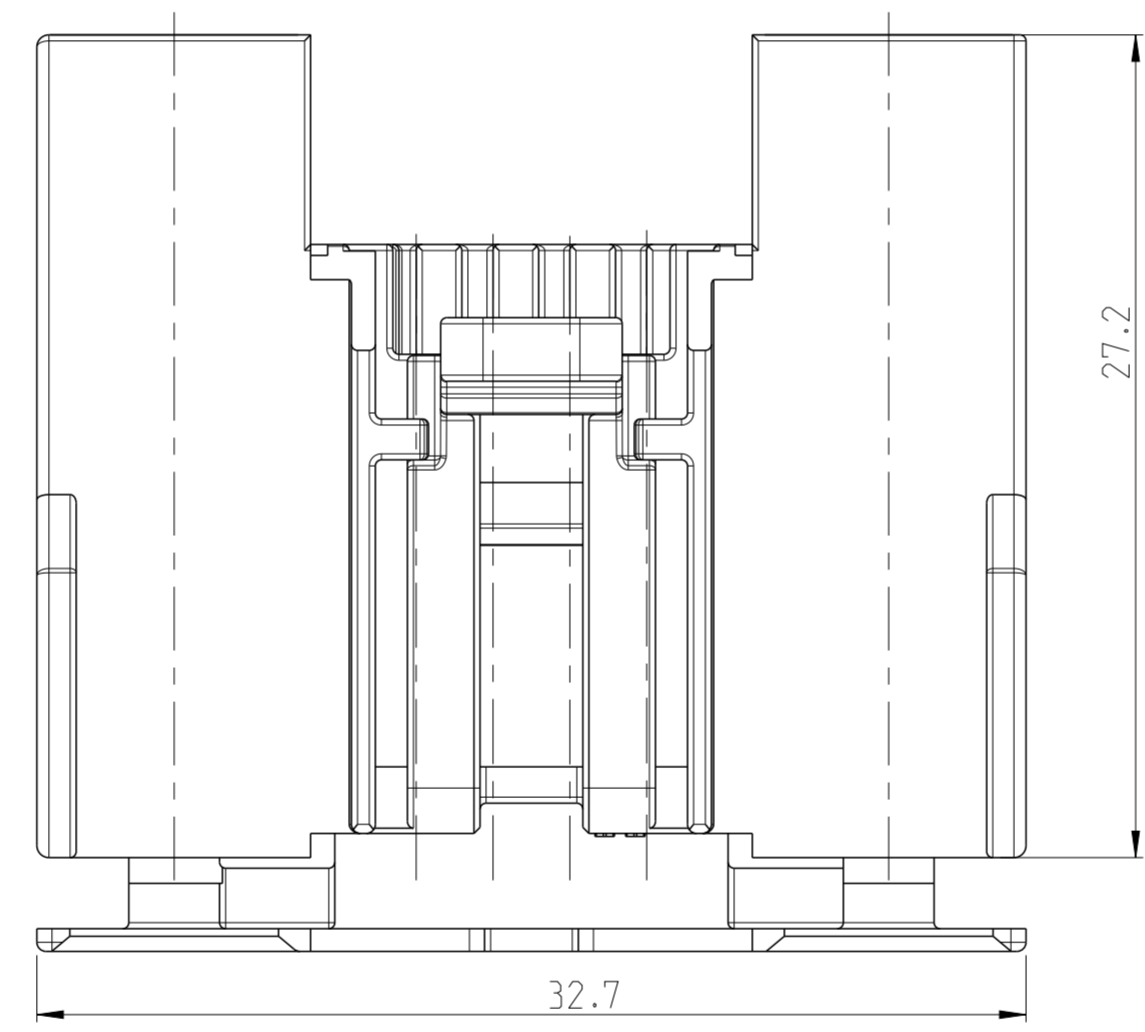

REVISIONS					
P	LTR	DESCRIPTION	DATE	DWN	APVD
D2		REVISED PER ECO-11-005150	30MAR2011	RK	HMR
D3		ACTIVATION OF PN 1-1452203-1	17JUN2019	RS	PT

NOTES

- 1 SPACER IN PRE-ASSEMBLED POSITION
- 2 INTERFACE SPECIFICATION, SEE DRAWING 114-18469
- 3 PACKING:
CONNECTOR ASSEMBLIES BULK PACKED
INTO CORRUGATED BOXES WITH PLASTIC BAG
- D3 4 ONLY FOR BRAZIL

ORDER NUMBER	CODING OPTIONS				QTY	ITEM	DESCRIPTION	MATERIAL	COLOR
	A		B						
	1452203-1	1	1	1					
1-1452203-1	1	-	1	1	2	CPA	PBT-GF20	RED	
1452203-2	-	1	1	1	1b	SOCKET HOUSING COD. B	PA66-GF35	BLACK	
1-1452203-2	1	-	-	-	1a	SOCKET HOUSING COD. A	PA66-GF35	BLACK	