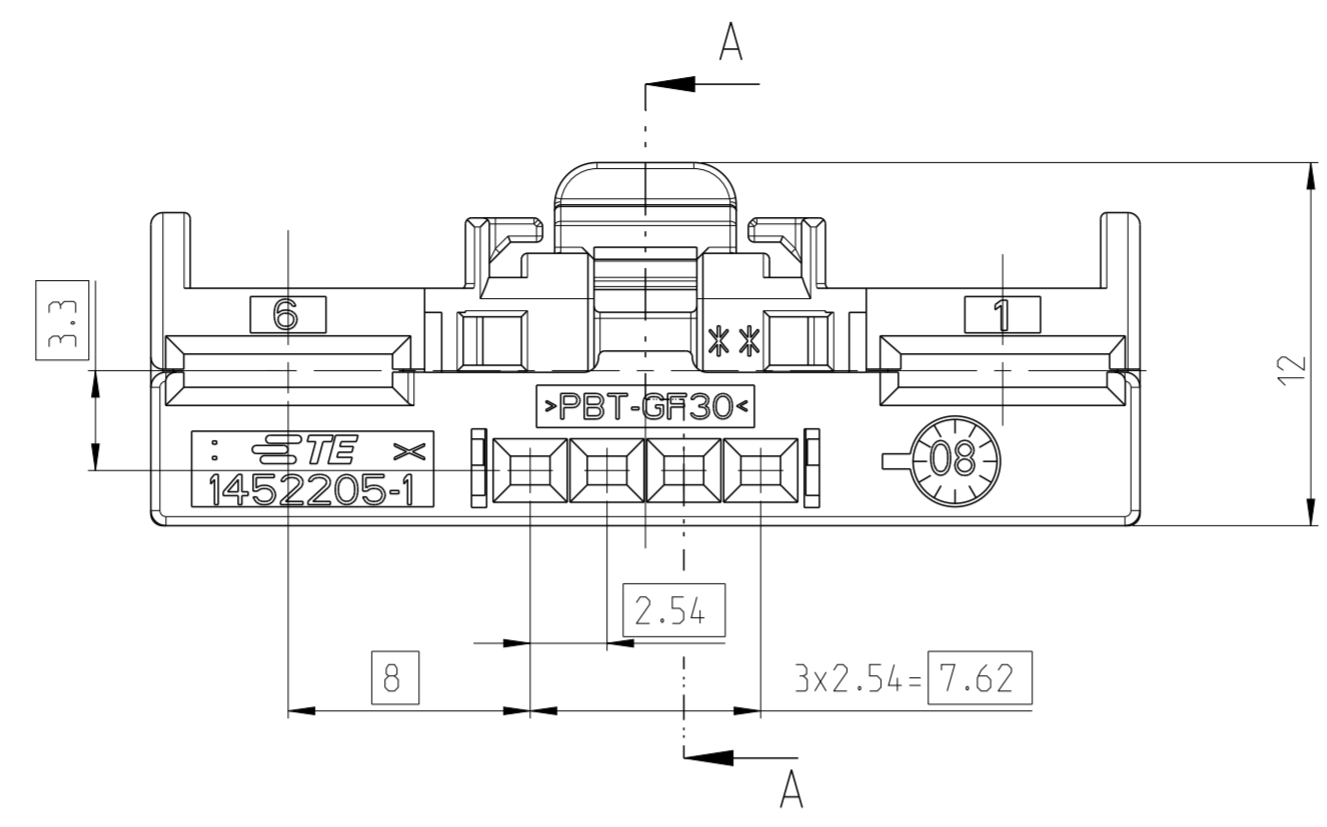

REVISIONS					
P	LTR	DESCRIPTION	DATE	DWN	APVD
D2		REVISED PER ECO-11-005150	30MAR2011	RK	HMR
D3		ACTIVATION OF PN 1-1452203-1	17JUN2019	RS	PT

NOTES

- 1 SPACER IN PRE-ASSEMBLED POSITION
- 2 INTERFACE SPECIFICATION, SEE DRAWING 114-18469
- 3 PACKING:
CONNECTOR ASSEMBLIES BULK PACKED
INTO CORRUGATED BOXES WITH PLASTIC BAG
- D3 4 ONLY FOR BRAZIL

ORDER NUMBER	CODING OPTIONS				QTY	ITEM	DESCRIPTION	MATERIAL	COLOR
	A		B						
	1452203-1	1	1	1					
1-1452203-1	1	-	1	1	2	CPA	PBT-GF20	RED	
1452203-2	-	1	1	1	1b	SOCKET HOUSING COD. B	PA66-GF35	BLACK	
1-1452203-2	1	-	-	-	1a	SOCKET HOUSING COD. A	PA66-GF35	BLACK	

SCALE: 4:1

SHEET: 1 OF 1

REV: D3

NAME: 6 POS. HYBRID CONNECTOR;
4 X GET TERMINAL AND
2 X 6.3 YAZAKI TERMINAL

SIZE: A2

CAGE CODE: 00779

DRAWING NO: C-1452203

RESTRICTED TO: -