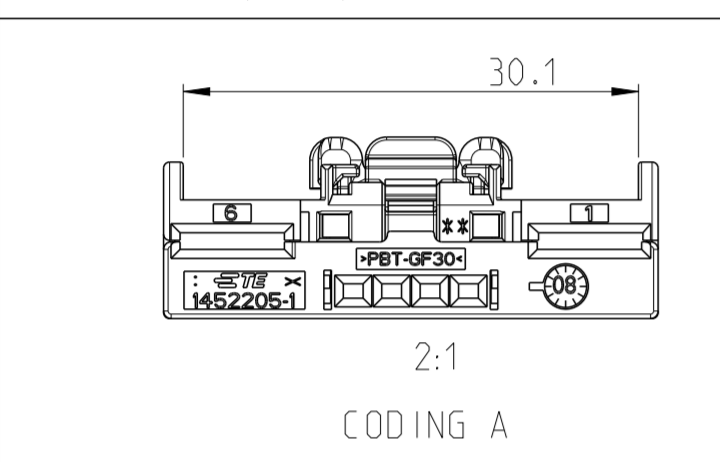

REVISIONS					
P	LTR	DESCRIPTION	DATE	DWN	APVD
D2		REVISED PER ECO-11-005150	30MAR2011	RK	HMR
D3		ACTIVATION OF PN 1-1452203-1	17JUN2019	RS	PT

NOTES

- 1 SPACER IN PRE-ASSEMBLED POSITION
- 2 INTERFACE SPECIFICATION, SEE DRAWING 114-18469
- 3 PACKING:
CONNECTOR ASSEMBLIES BULK PACKED
INTO CORRUGATED BOXES WITH PLASTIC BAG
- D3 4 ONLY FOR BRAZIL

ORDER NUMBER	CODING OPTIONS				QTY	ITEM	DESCRIPTION	MATERIAL	COLOR
	A		B						
	1452203-1	1	1	1					
1-1452203-1	1	-	1	1	2	CPA	PBT-GF20	RED	
1452203-2	-	1	1	1	1b	SOCKET HOUSING COD. B	PA66-GF35	BLACK	
1-1452203-2	1	-	-	-	1a	SOCKET HOUSING COD. A	PA66-GF35	BLACK	

SCALE: 4:1

SHEET: 1 OF 1

REV: D3

NAME: 6 POS. HYBRID CONNECTOR;
4 X GET TERMINAL AND
2 X 6.3 YAZAKI TERMINAL

SIZE: A2

CAGE CODE: 00779

DRAWING NO: C-1452203

RESTRICTED TO: -