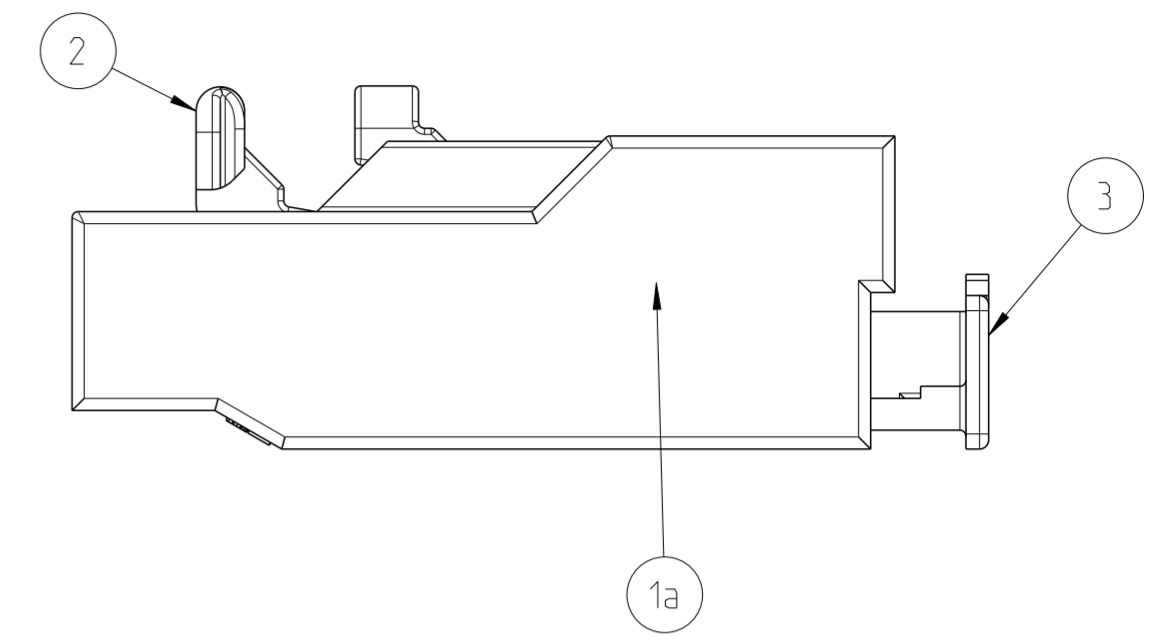

REVISIONS					
P	LTR	DESCRIPTION	DATE	DWN	APVD
D2		REVISED PER ECO-11-005150	30MAR2011	RK	HMR
D3		ACTIVATION OF PN 1-1452203-1	17JUN2019	RS	PT

NOTES

- 1 SPACER IN PRE-ASSEMBLED POSITION
- 2 INTERFACE SPECIFICATION, SEE DRAWING 114-18469
- 3 PACKING:
CONNECTOR ASSEMBLIES BULK PACKED
INTO CORRUGATED BOXES WITH PLASTIC BAG
- D3 4 ONLY FOR BRAZIL

ORDER NUMBER	CODING OPTIONS				QTY	ITEM	DESCRIPTION	MATERIAL	COLOR
	A		B						
	1452203-1	1	1	1					
1-1452203-1	1	-	1	1	2	CPA	PBT-GF20	RED	
1452203-2	-	1	1	1	1b	SOCKET HOUSING COD. B	PA66-GF35	BLACK	
1-1452203-2	1	-	-	-	1a	SOCKET HOUSING COD. A	PA66-GF35	BLACK	

SCALE: 4:1

SHEET: 1 OF 1

REV: D3

NAME: 6 POS. HYBRID CONNECTOR;
4 X GET TERMINAL AND
2 X 6.3 YAZAKI TERMINAL

SIZE: A2

CAGE CODE: 00779

DRAWING NO: C-1452203

RESTRICTED TO: -