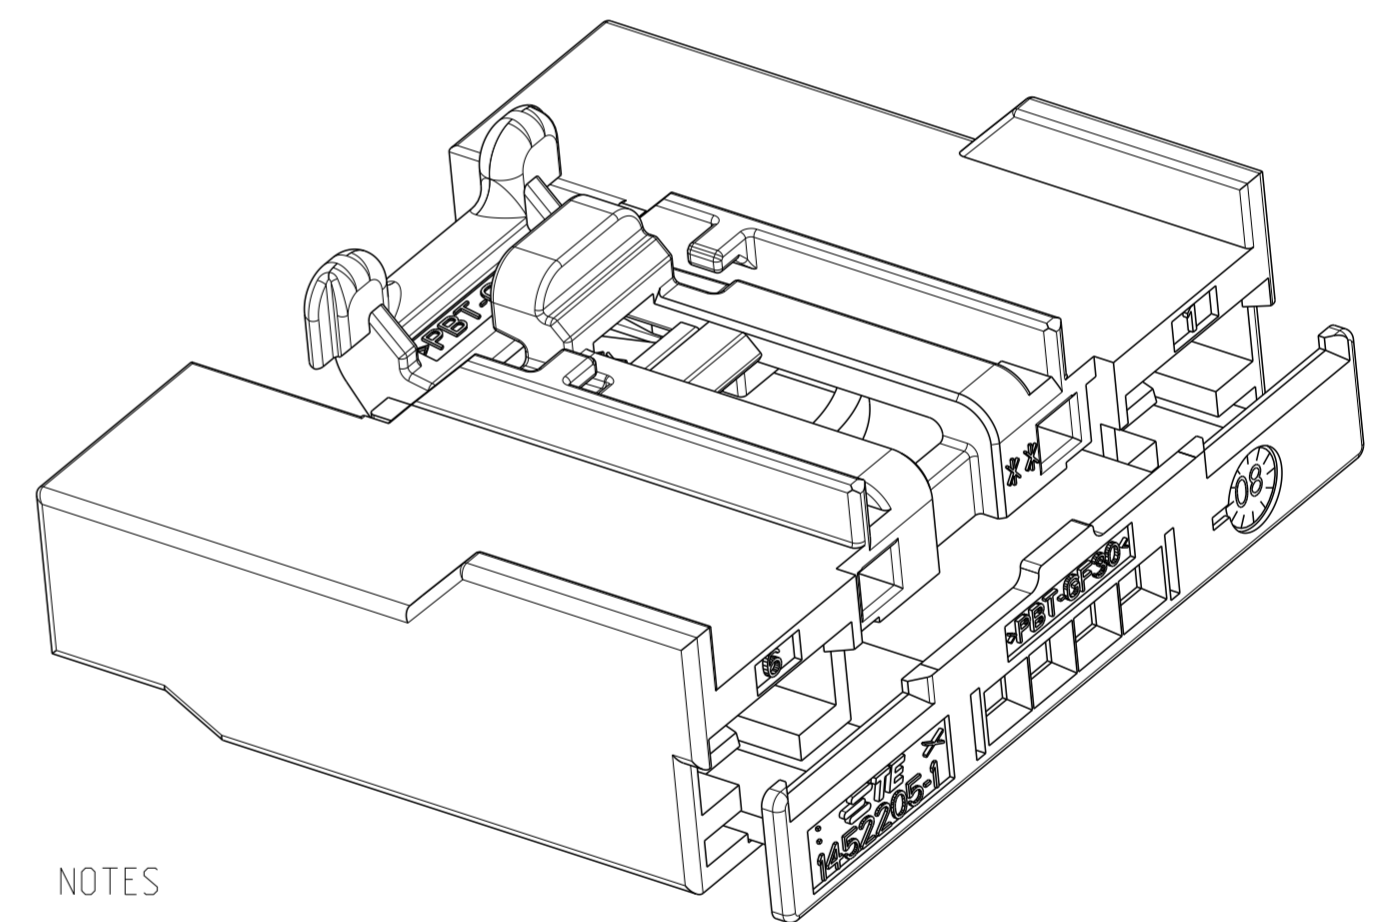

REVISIONS					
P	LTR	DESCRIPTION	DATE	DWN	APVD
D2		REVISED PER ECO-11-005150	30MAR2011	RK	HMR
D3		ACTIVATION OF PN 1-1452203-1	17JUN2019	RS	PT

NOTES

- 1 SPACER IN PRE-ASSEMBLED POSITION
- 2 INTERFACE SPECIFICATION, SEE DRAWING 114-18469
- 3 PACKING:
CONNECTOR ASSEMBLIES BULK PACKED
INTO CORRUGATED BOXES WITH PLASTIC BAG
- D3 4 ONLY FOR BRAZIL

ORDER NUMBER	CODING OPTIONS				QTY	ITEM	DESCRIPTION	MATERIAL	COLOR
	A		B						
	1452203-1	1	1	1					
1-1452203-1	1	-	1	1	2	CPA	PBT-GF20	RED	
1452203-2	-	1	1	1	1b	SOCKET HOUSING COD. B	PA66-GF35	BLACK	
1-1452203-2	1	-	-	-	1a	SOCKET HOUSING COD. A	PA66-GF35	BLACK	