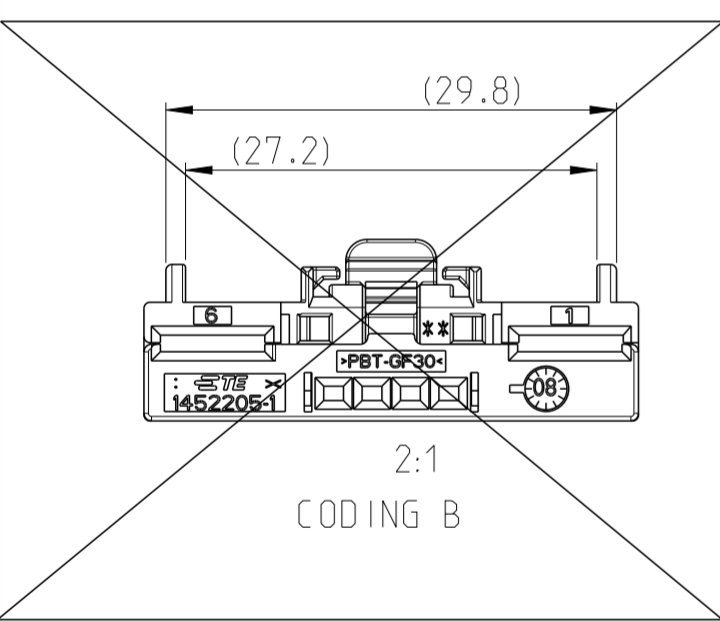

REVISIONS					
P	LTR	DESCRIPTION	DATE	DWN	APVD
D2		REVISED PER ECO-11-005150	30MAR2011	RK	HMR
D3		ACTIVATION OF PN 1-1452203-1	17JUN2019	RS	PT

NOTES

- 1 SPACER IN PRE-ASSEMBLED POSITION
- 2 INTERFACE SPECIFICATION, SEE DRAWING 114-18469
- 3 PACKING:
CONNECTOR ASSEMBLIES BULK PACKED
INTO CORRUGATED BOXES WITH PLASTIC BAG
- D3 4 ONLY FOR BRAZIL

ORDER NUMBER	CODING OPTIONS				QTY	ITEM	DESCRIPTION	MATERIAL	COLOR
	A		B						
	1452203-1	1	1	1					
1-1452203-1	1	-	1	1	2	CPA	PBT-GF20	RED	
1452203-2	-	1	1	1	1b	SOCKET HOUSING COD. B	PA66-GF35	BLACK	
1-1452203-2	1	-	-	-	1a	SOCKET HOUSING COD. A	PA66-GF35	BLACK	

SCALE: 4:1

SHEET: 1 OF 1

REV: D3

NAME: 6 POS. HYBRID CONNECTOR;
4 X GET TERMINAL AND
2 X 6.3 YAZAKI TERMINAL

SIZE: A2

CAGE CODE: 00779

DRAWING NO: C-1452203

RESTRICTED TO: -