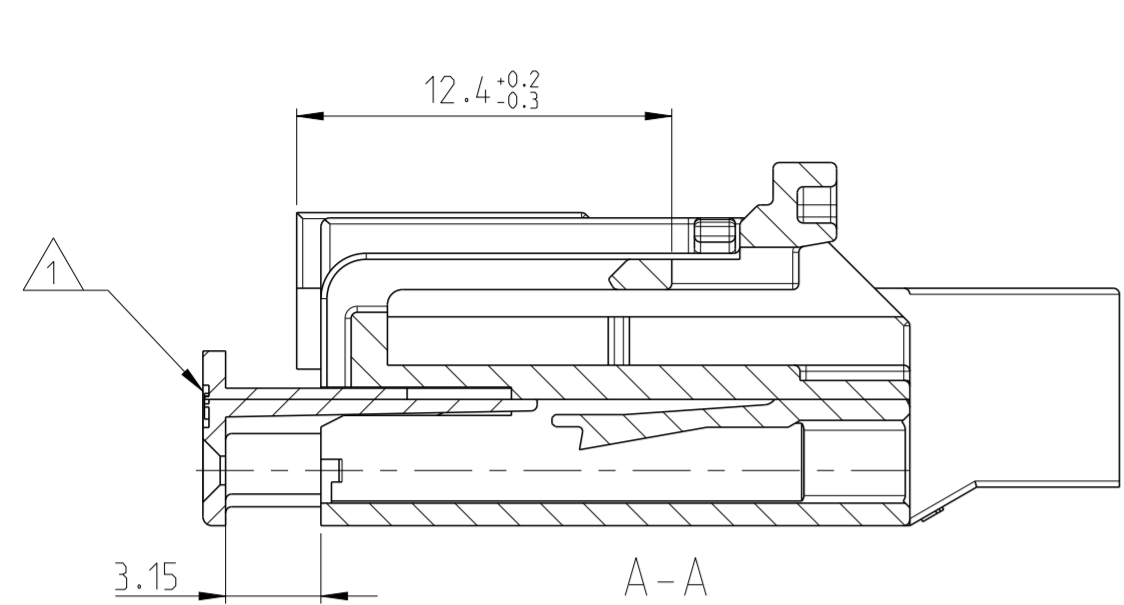

REVISIONS					
P	LTR	DESCRIPTION	DATE	DWN	APVD
D2		REVISED PER ECO-11-005150	30MAR2011	RK	HMR
D3		ACTIVATION OF PN 1-1452203-1	17JUN2019	RS	PT

NOTES

- 1 SPACER IN PRE-ASSEMBLED POSITION
- 2 INTERFACE SPECIFICATION, SEE DRAWING 114-18469
- 3 PACKING:
CONNECTOR ASSEMBLIES BULK PACKED
INTO CORRUGATED BOXES WITH PLASTIC BAG
- D3 4 ONLY FOR BRAZIL

ORDER NUMBER	CODING OPTIONS				QTY	ITEM	DESCRIPTION	MATERIAL	COLOR
	A		B						
	1452203-1	1	1	1					
1-1452203-1	1	-	1	1	2	CPA	PBT-GF20	RED	
1452203-2	-	1	1	1	1b	SOCKET HOUSING COD. B	PA66-GF35	BLACK	
1-1452203-2	1	-	-	-	1a	SOCKET HOUSING COD. A	PA66-GF35	BLACK	

SCALE: 4:1

SHEET: 1 OF 1

REV: D3

NAME: 6 POS. HYBRID CONNECTOR;
4 X GET TERMINAL AND
2 X 6.3 YAZAKI TERMINAL

SIZE: A2

CAGE CODE: 00779

DRAWING NO: C-1452203

RESTRICTED TO: -