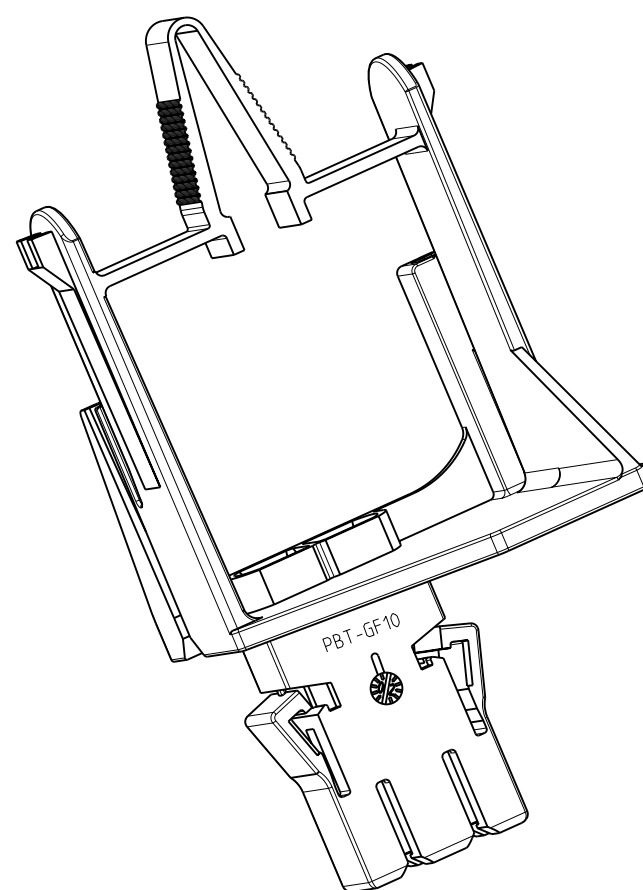

1 INTERFACE SPEC. SEE: BROSE NORM BN 590011-XXX / BN 590025-XXX  
 Anschlusskragen Spec.: Brose Norm BN 590011-xxx / BN 590025-xxx

APPLICABLE TIN CONTACTS Einsetzbare verzinnte Kontakte	
WIRE SIZE Leiterquerschnitt	TE : PN
0.5-1 mm <sup>2</sup>	TE: 0-927771-1
1-2.5 mm <sup>2</sup>	TE: 0-927768-1

-2 AS SHOWN  
wie gezeichnet

TE PART NR.	MATERIAL	COLOR	DESCRIPTION	ITEM NR.
0-1452329-2	PBT-GF15	BLACK	2 POS. SOCKET HOUSING JPT	1

THIS DRAWING IS A CONTROLLED DOCUMENT.		DWN SHREESHAIL.H 01DEC2011	TE Connectivity		
DIMENSIONS: mm		CHK K.ROTH 01DEC2011			
TOLERANCES UNLESS OTHERWISE SPECIFIED:		APVD G.MUMPER 01DEC2011	RESTRICTED TO		
0 PLC ±0.3 1 PLC ±0.3 2 PLC ±0.3 3 PLC ± 4 PLC ±		PRODUCT SPEC	SIZE	CAGE CODE	DRAWING NO
ANGLES ±° FINISH		APPLICATION SPEC	A2	00779	114-18540-1
MATERIAL SEE TABLE		WEIGHT	SCALE 2:1		SHEET 1 OF 1
		CUSTOMER DRAWING	REV C		