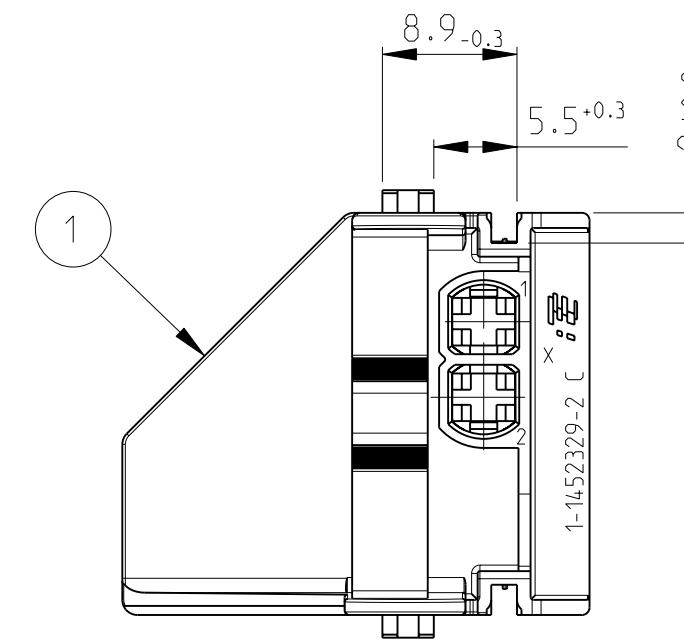

THIS DRAWING IS UNPUBLISHED. RELEASED FOR PUBLICATION 2000
© COPYRIGHT 2000 ALL RIGHTS RESERVED.

LOC	DIST	REVISIONS			
P	LTR	DESCRIPTION	DATE	DWN	APVD
A	-	C	NEW DRAWING	01DEC2011	SH KR

NOTES:
Bemerkungen:

1 INTERFACE SPEC. SEE: BROSE NORM BN 590011-XXX / BN 590025-XXX
Anschlusskragen Spec.: Brose Norm BN 590011-xxx / BN 590025-xxx