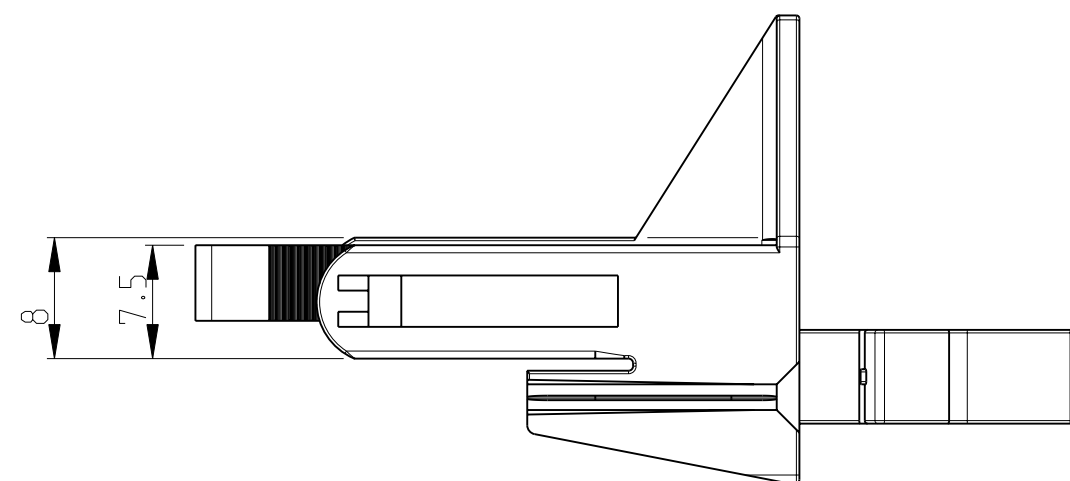

1 INTERFACE SPEC. SEE: BROSE NORM BN 590011-XXX / BN 590025-XXX  
 Anschlusskragen Spec.: Brose Norm BN 590011-xxx / BN 590025-xxx

APPLICABLE TIN CONTACTS Einsetzbare verzinnte Kontakte	
WIRE SIZE Leiterquerschnitt	TE : PN
0.5-1 mm <sup>2</sup>	TE: 0-927771-1
1-2.5 mm <sup>2</sup>	TE: 0-927768-1

-2 AS SHOWN  
wie gezeichnet

TE PART NR.	MATERIAL	COLOR	DESCRIPTION	ITEM NR.
0-1452329-2	PBT-GF15	BLACK	2 POS. SOCKET HOUSING JPT	1

THIS DRAWING IS A CONTROLLED DOCUMENT.		DWN SHREESHAIL.H 01DEC2011	TE Connectivity		
DIMENSIONS: mm		CHK K.ROTH 01DEC2011			
TOLERANCES UNLESS OTHERWISE SPECIFIED:		APVD G.MUMPER 01DEC2011	RESTRICTED TO		
0 PLC ±0.3 1 PLC ±0.3 2 PLC ±0.3 3 PLC ± 4 PLC ±		PRODUCT SPEC	SIZE	CAGE CODE	DRAWING NO
ANGLES ±° FINISH		APPLICATION SPEC	A2	00779	114-18540-1
MATERIAL SEE TABLE		WEIGHT	SCALE 2:1		SHEET 1 OF 1
		CUSTOMER DRAWING	REV C		