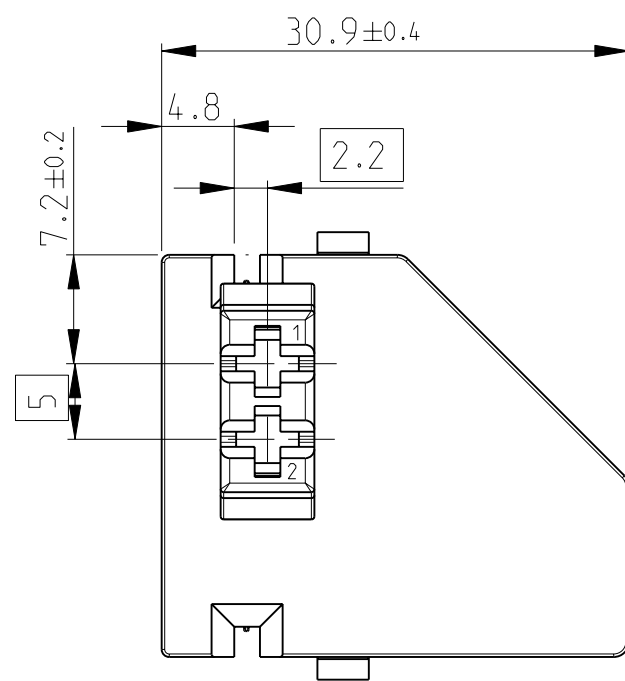

THIS DRAWING IS UNPUBLISHED. RELEASED FOR PUBLICATION 2000
© COPYRIGHT 2000 ALL RIGHTS RESERVED.

LOC	DIST	REVISIONS			
P	LTR	DESCRIPTION	DATE	DWN	APVD
A	-	C	NEW DRAWING	01DEC2011	SH KR

NOTES:
Bemerkungen:

1 INTERFACE SPEC. SEE: BROSE NORM BN 590011-XXX / BN 590025-XXX
Anschlusskragen Spec.: Brose Norm BN 590011-xxx / BN 590025-xxx