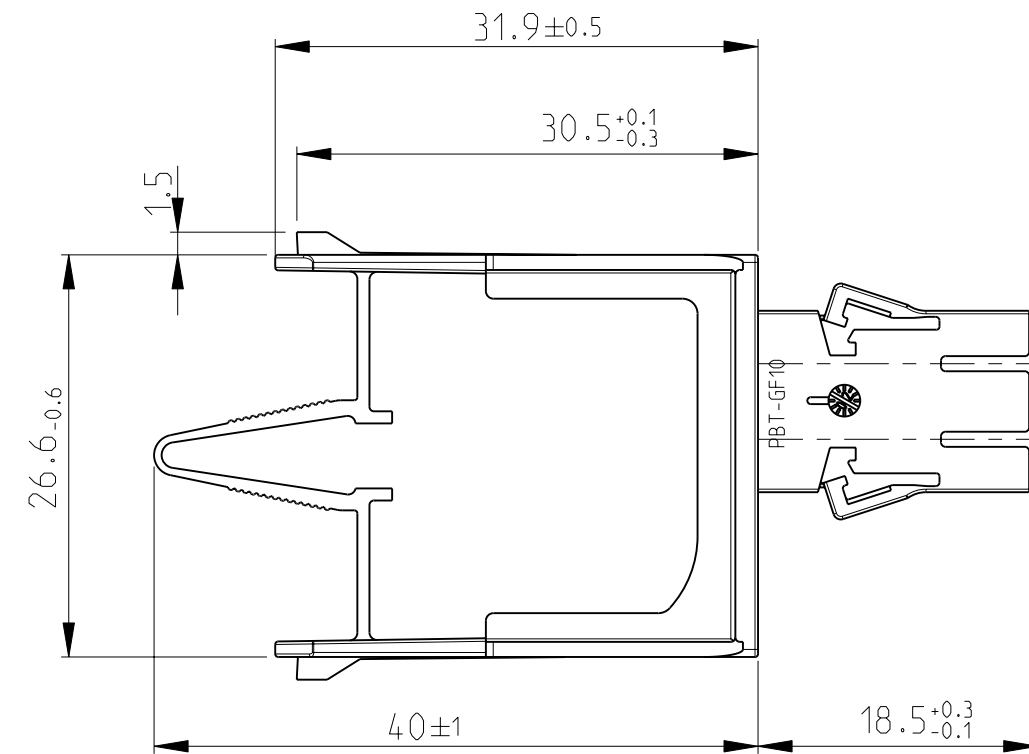

THIS DRAWING IS UNPUBLISHED. RELEASED FOR PUBLICATION 2000
© COPYRIGHT 2000 ALL RIGHTS RESERVED.

LOC	DIST	REVISIONS			
P	LTR	DESCRIPTION	DATE	DWN	APVD
A	-	C	NEW DRAWING	01DEC2011	SH KR

NOTES:
Bemerkungen:

1 INTERFACE SPEC. SEE: BROSE NORM BN 590011-XXX / BN 590025-XXX
Anschlusskragen Spec.: Brose Norm BN 590011-xxx / BN 590025-xxx