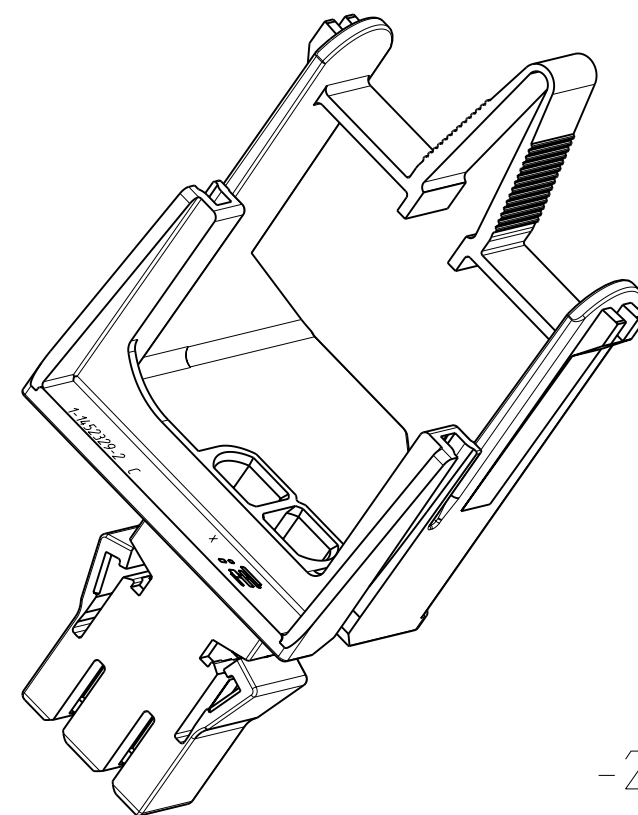

1 INTERFACE SPEC. SEE: BROSE NORM BN 590011-XXX / BN 590025-XXX  
 Anschlusskragen Spec.: Brose Norm BN 590011-xxx / BN 590025-xxx

APPLICABLE TIN CONTACTS Einsetzbare verzinnte Kontakte	
WIRE SIZE Leiterquerschnitt	TE : PN
0.5-1 mm <sup>2</sup>	TE: 0-927771-1
1-2.5 mm <sup>2</sup>	TE: 0-927768-1

-2 AS SHOWN  
wie gezeichnet

TE PART NR.	MATERIAL	COLOR	DESCRIPTION	ITEM NR.
0-1452329-2	PBT-GF15	BLACK	2 POS. SOCKET HOUSING JPT	1

THIS DRAWING IS A CONTROLLED DOCUMENT.		DWN SHREESHAIL.H 01DEC2011	TE Connectivity		
DIMENSIONS: mm		CHK K.ROTH 01DEC2011			
TOLERANCES UNLESS OTHERWISE SPECIFIED:		APVD G.MUMPER 01DEC2011	RESTRICTED TO		
0 PLC ±0.3 1 PLC ±0.3 2 PLC ±0.3 3 PLC ± 4 PLC ±		PRODUCT SPEC	SIZE	CAGE CODE	DRAWING NO
ANGLES ±° FINISH		APPLICATION SPEC	A2	00779	114-18540-1
MATERIAL SEE TABLE		WEIGHT	SCALE 2:1		SHEET 1 OF 1
		CUSTOMER DRAWING	REV C		