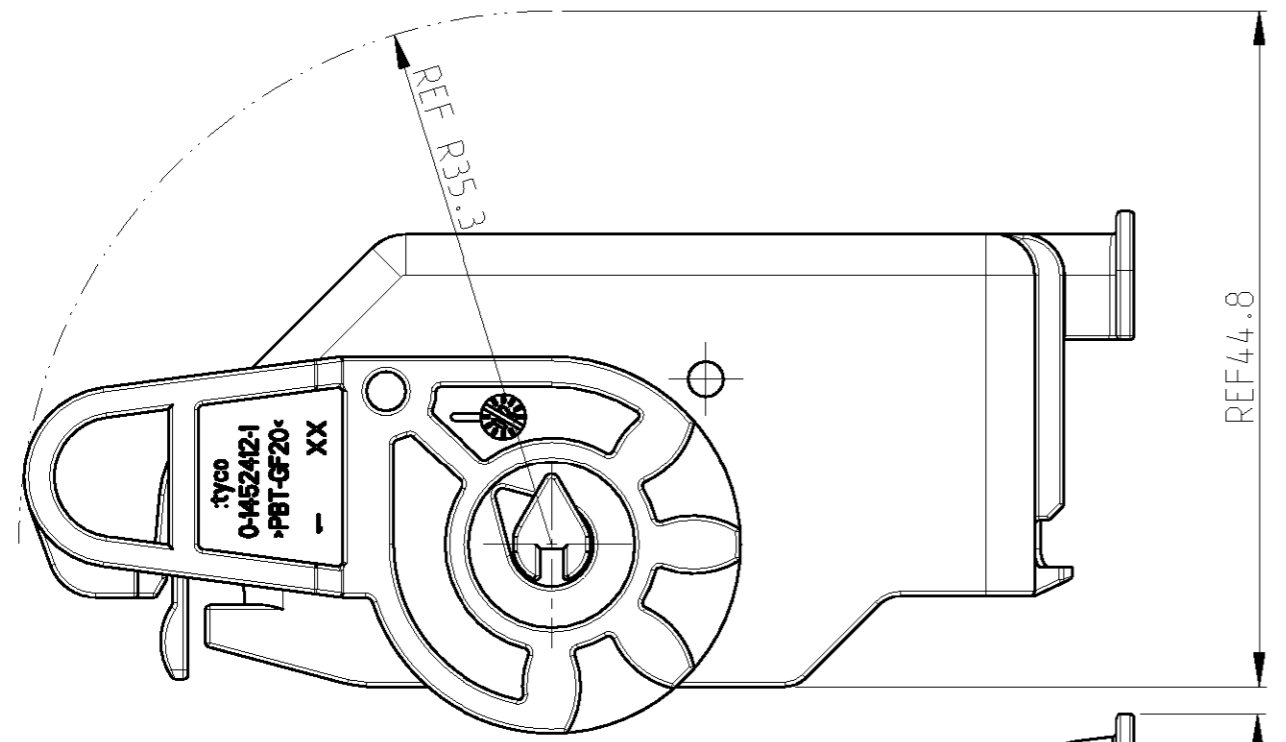

NOTES:
 Bemerkungen:
 1 ASSY DELIVERED WITH LEVER IN ENDOCKED POSITION
 Anlieferungszustand: Hebel in Endraststellung

MATED WITH verwendet mit	1452400					
	1x	PBT/ASA-GF20	C	58 POS. CON. COVER	BLACK	2
	1x	PBT-GF20	B	58 POS. CON. LEVER	RED	1
	0-1452410-1	MATERIAL	REV	DESCRIPTION	COLOUR	ITEM NO
	20	WEIGHT OF EACH ASSY NO [g]				
QTY REQD PER ASSY	PARTS LIST					

<small>THIS DRAWING IS A CONTROLLED DOCUMENT FOR TYCO ELECTRONICS CORPORATION IT IS SUBJECT TO CHANGE AND THE CONTROLLING ENGINEERING ORGANIZATION SHOULD BE CONTACTED FOR THE LATEST REVISION.</small>		DWN K.ROTH 11MAR2002 CHK S.DENTER 12MAR2002 APVD G.MUMPER 12MAR2002 PRODUCT SPEC APPLICATION SPEC 114-18534-1 WEIGHT -	tyco Electronics tyco Electronics AMP GmbH D - 64625 Bensheim
DIMENSIONS: mm 	TOLERANCES UNLESS OTHERWISE SPECIFIED: 0 PLC ± 1 PLC ± 2 PLC ± 3 PLC ± 4 PLC ± ANGLES ±1° MATERIAL - FINISH -	NAME 58 POS. CONNECTOR COVER ASSY (6 x MCP 2.8mm / 52 x 1.2mm TYCO) FOR 154 POS.CON.	SIZE A3 CAGE CODE 00779 DRAWING NO C=1452410 RESTRICTED TO -
CUSTOMER DRAWING		SCALE 2:1	SHEET 1 OF 1 REV C