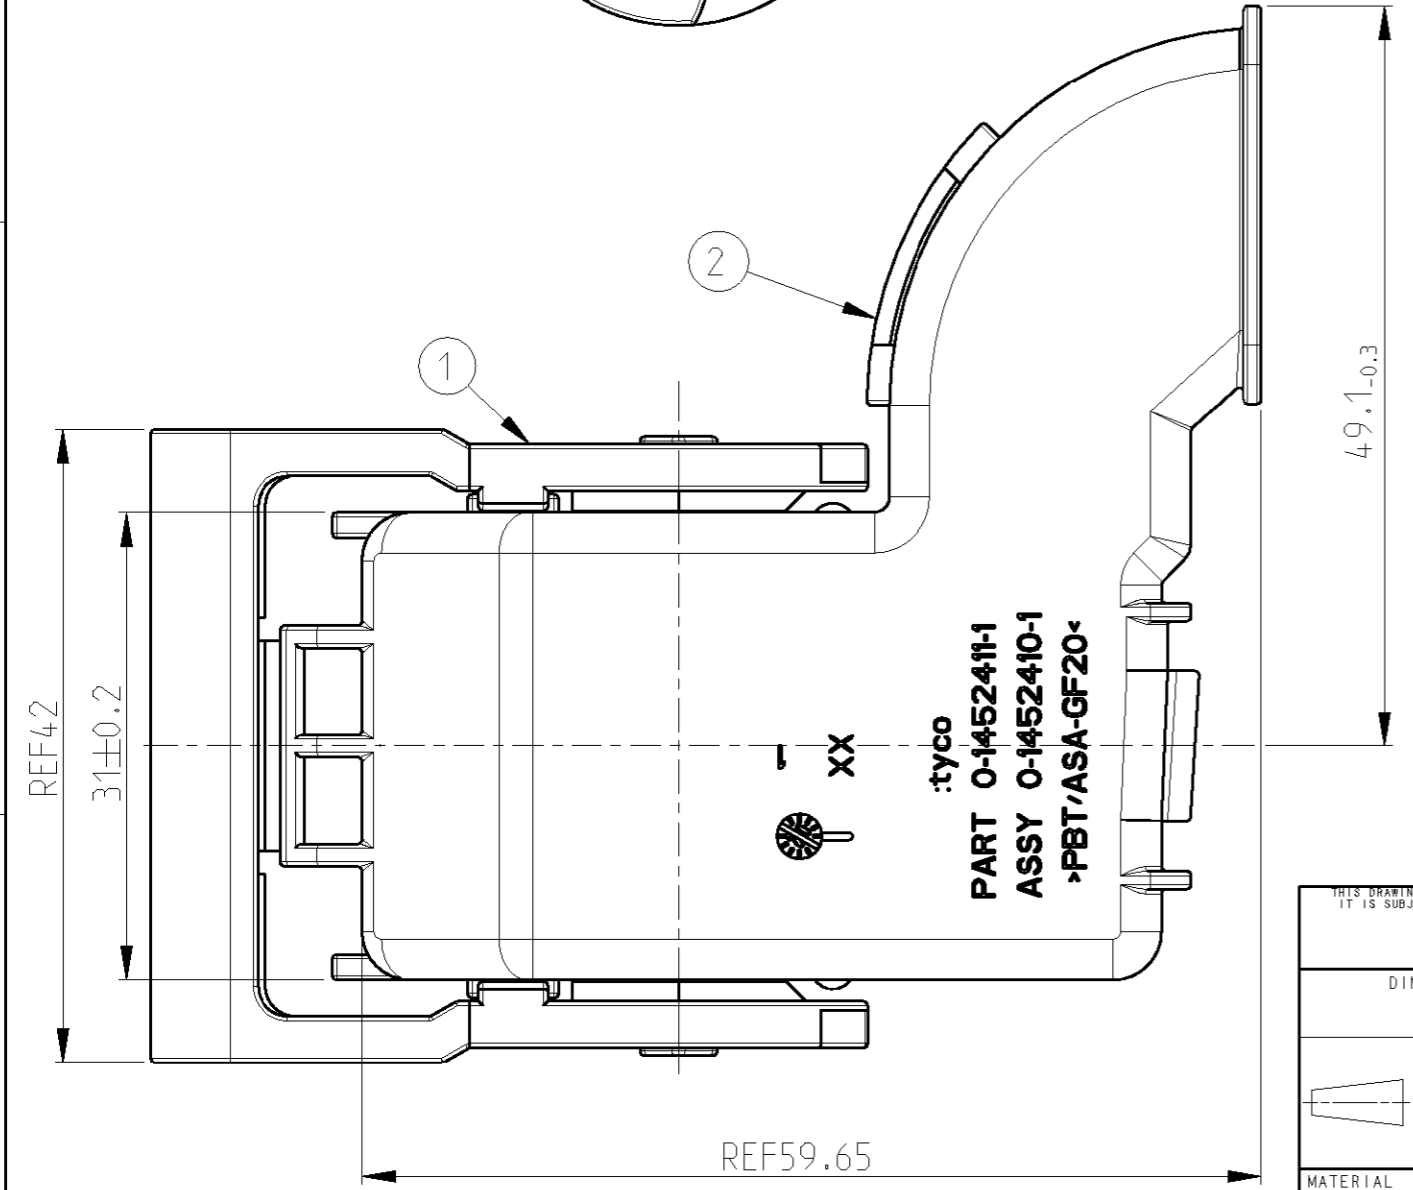

NOTES:
 Bemerkungen:
 1 ASSY DELIVERED WITH LEVER IN ENDOCKED POSITION
 Anlieferungszustand: Hebel in Endraststellung

MATED WITH verwendet mit	1452400					
	1x	PBT/ASA-GF20	C	58 POS. CON. COVER	BLACK	2
	1x	PBT-GF20	B	58 POS. CON. LEVER	RED	1
	0-1452410-1	MATERIAL	REV	DESCRIPTION	COLOUR	ITEM NO
	20	WEIGHT OF EACH ASSY NO [g]				
QTY REQD PER ASSY	PARTS LIST					

<small>THIS DRAWING IS A CONTROLLED DOCUMENT FOR TYCO ELECTRONICS CORPORATION IT IS SUBJECT TO CHANGE AND THE CONTROLLING ENGINEERING ORGANIZATION SHOULD BE CONTACTED FOR THE LATEST REVISION.</small>		DWN K.ROTH 11MAR2002 CHK S.DENTER 12MAR2002 APVD G.MUMPER 12MAR2002 PRODUCT SPEC APPLICATION SPEC 114-18534-1 WEIGHT -	tyco Electronics tyco Electronics AMP GmbH D - 64625 Bensheim
DIMENSIONS: mm 	TOLERANCES UNLESS OTHERWISE SPECIFIED: 0 PLC ± 1 PLC ± 2 PLC ± 3 PLC ± 4 PLC ± ANGLES ±1° MATERIAL - FINISH -	NAME 58 POS. CONNECTOR COVER ASSY (6 x MCP 2.8mm / 52 x 1.2mm TYCO) FOR 154 POS.CON.	SIZE A3 CAGE CODE 00779 DRAWING NO C=1452410 RESTRICTED TO -
CUSTOMER DRAWING		SCALE 2:1	SHEET 1 OF 1 REV C