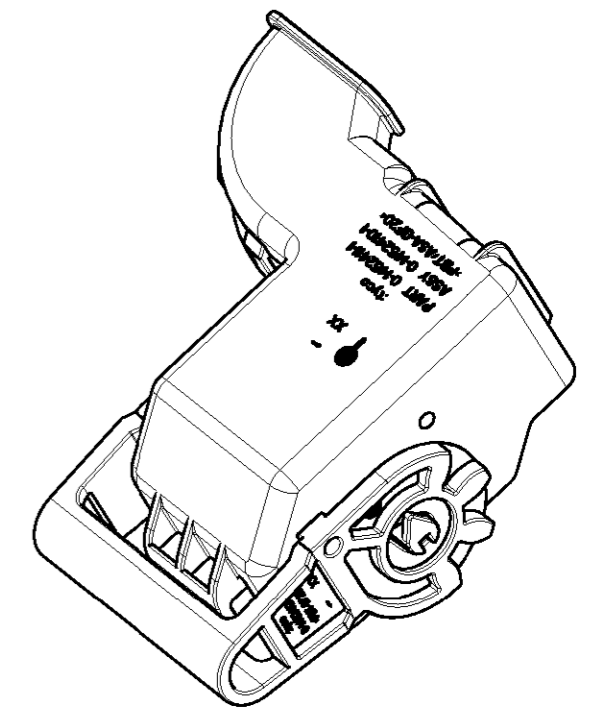

THIS DRAWING IS UNPUBLISHED. RELEASED FOR PUBLICATION 2002
 © COPYRIGHT 2002 BY TYCO ELECTRONICS CORPORATION. ALL RIGHTS RESERVED.

LOC	DIST	REVISIONS					
		P	LTR	DESCRIPTION	DATE	DWN	APVD
A1	-		A	EG00-0197-02	11MAR2002	KR	SD
			A1	EG00-1814-02	29MAY2002	GP	SD
			B	EG00-4163-02	21JAN2003	GP	GM
			C	EG00-0640-03	03MAR2003	GP	GM

NOTES:
 Bemerkungen:
 1 ASSY DELIVERED WITH LEVER IN ENDOCKED POSITION
 Anlieferungszustand: Hebel in Endraststellung

MATED WITH verwendet mit	1452400					
	1x	PBT/ASA-GF20	C	58 POS. CON. COVER	BLACK	2
	1x	PBT-GF20	B	58 POS. CON. LEVER	RED	1
	0-1452410-1	MATERIAL	REV	DESCRIPTION	COLOUR	ITEM NO
	20	WEIGHT OF EACH ASSY NO [g]				
QTY REQD PER ASSY	PARTS LIST					

<small>THIS DRAWING IS A CONTROLLED DOCUMENT FOR TYCO ELECTRONICS CORPORATION IT IS SUBJECT TO CHANGE AND THE CONTROLLING ENGINEERING ORGANIZATION SHOULD BE CONTACTED FOR THE LATEST REVISION.</small>		DWN K.ROTH 11MAR2002 CHK S.DENTER 12MAR2002 APVD G.MUMPER 12MAR2002 PRODUCT SPEC APPLICATION SPEC 114-18534-1 WEIGHT -	tyco Electronics tyco Electronics AMP GmbH D - 64625 Bensheim
DIMENSIONS: mm 	TOLERANCES UNLESS OTHERWISE SPECIFIED: 0 PLC ± 1 PLC ± 2 PLC ± 3 PLC ± 4 PLC ± ANGLES ±1° MATERIAL - FINISH -	NAME 58 POS. CONNECTOR COVER ASSY (6 x MCP 2.8mm / 52 x 1.2mm TYCO) FOR 154 POS.CON.	SIZE A3 CAGE CODE 00779 DRAWING NO C=1452410 RESTRICTED TO -
CUSTOMER DRAWING		SCALE 2:1	SHEET 1 OF 1 REV C