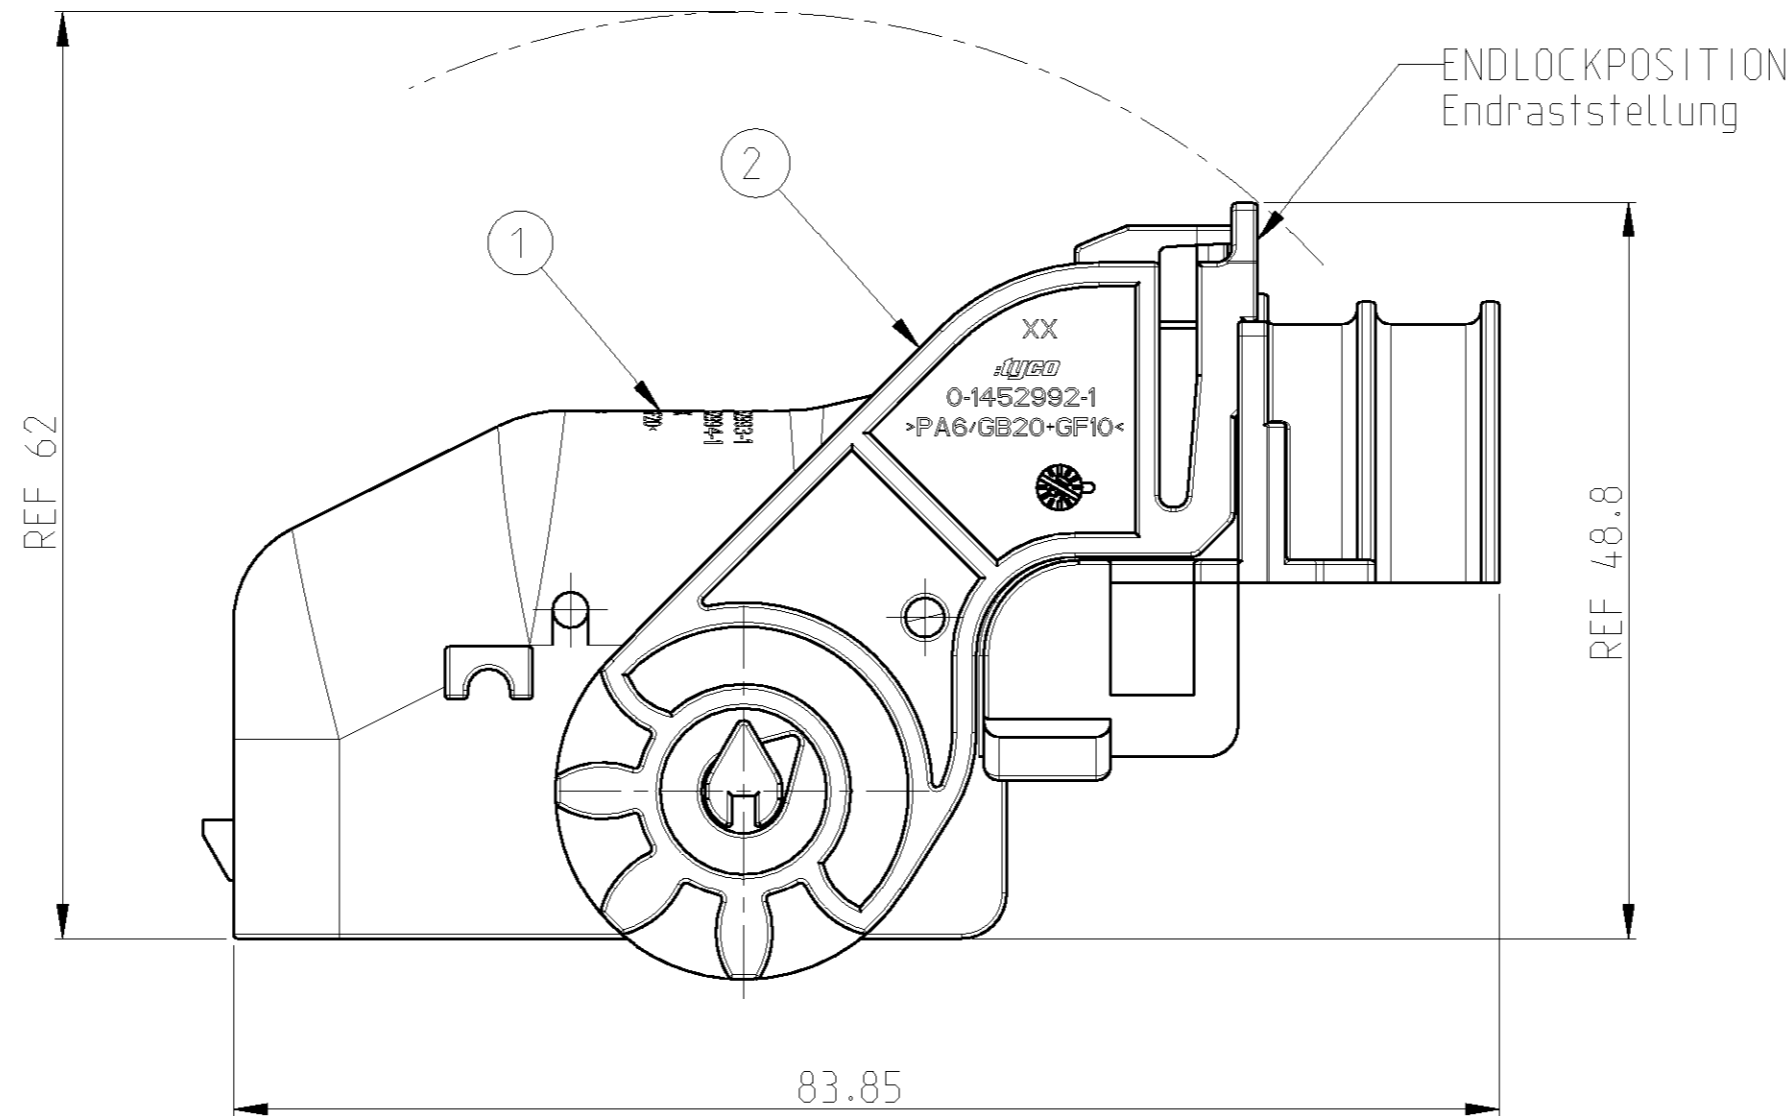

1:1

NOTES:  
 Bemerkungen:  
 ASSY DELIVERED WITH LEVER IN ENDLOCKPOSITION  
 Anlieferungszustand: Hebel in Endraststellung

MATED WITH verwendet mit		1452926			
QTY	REQD PER ASSY	DESCRIPTION	MATERIAL	COLOUR	ITEM NO
1x		36/76POS. LEVER	PA6/GB20-GF10	RED	2
1x		36POS. COVER	PBT/ASA-GF20	BLACK	1
0-1452993-1		DESCRIPTION	MATERIAL	COLOUR	ITEM NO
24.70					

THIS DRAWING IS A CONTROLLED DOCUMENT FOR TYCO ELECTRONICS CORPORATION IT IS SUBJECT TO CHANGE AND THE CONTROLLING ENGINEERING ORGANIZATION SHOULD BE CONTACTED FOR THE LATEST REVISION.		DWN G.PUCKEL 16DEC2004 CHK K.ROTH 16DEC2004 APVD G.MUMPER 16DEC2004	<b>tyco</b> <b>Electronics</b> tyco Electronics AMP GmbH D - 64625 Bensheim
DIMENSIONS: mm 		PRODUCT SPEC - APPLICATION SPEC - WEIGHT -	NAME 36 POS. COVER ASSEMBLY SIZE A2 CAGE CODE - DRAWING NO G-1452993 RESTRICTED TO -
TOLERANCES UNLESS OTHERWISE SPECIFIED: 0 PLC ±0.5 1 PLC ±0.5 2 PLC ±0.5 3 PLC ± 4 PLC ± ANGLES ±° FINISH -		CUSTOMER DRAWING SCALE 2:1 SHEET 1 OF 1 REV B	