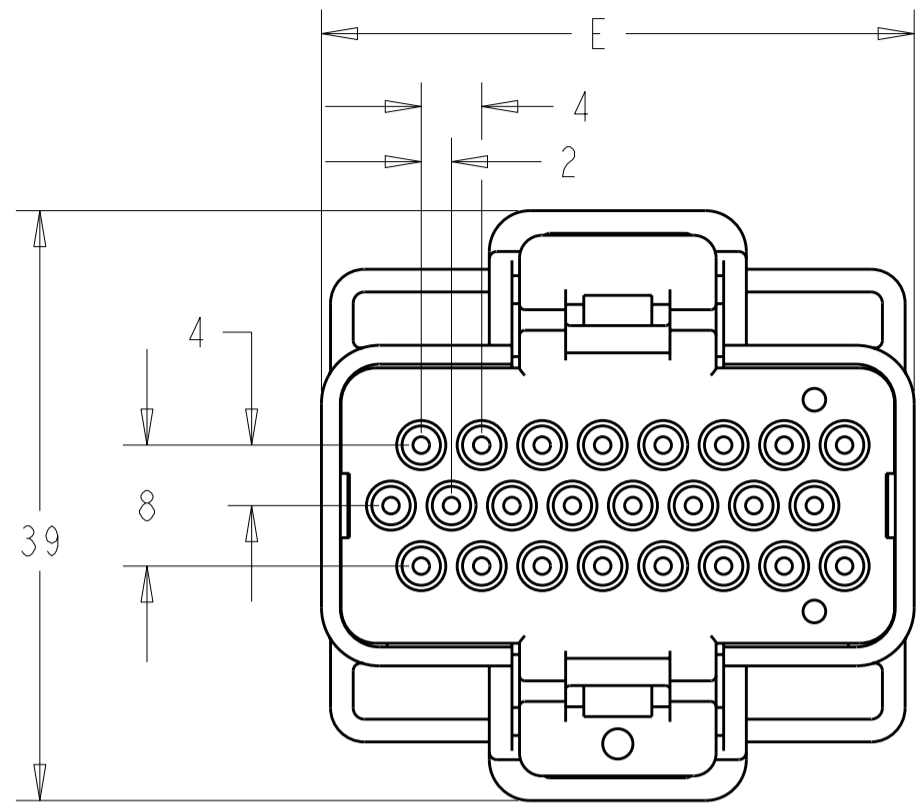

STYLE A  
(WITH STIRRUPS)

STYLE B  
(WITHOUT STIRRUPS)

TE PART NO.	T&B PART NO.	NO. OF POSITIONS	DIM A	DIM B	DIM C	DIM D	DIM E	DIM F	STIRRUP STYLE	COLOR
4-1437287-7	130025603205	32	12.00	12.00	12.00	9.00	49.2	45.5	A	BLACK
4-1437287-5	130025602401	24	7.50	12.00	9.00	9.00	39.2	35.5	A	BLACK
4-1437287-6	130025602402	24	7.50	11.00	11.00	9.00	39.2	35.5	A	BLACK
1456016-1	130025602403	24	7.50	11.00	11.00	12.00	39.2	35.5	A	GREY
1456016-2	130025602404	24	9.00	11.00	11.00	9.00	39.2	35.5	A	GREY
1456016-3	130025602405	24	12.00	12.00	12.00	9.00	39.2	35.5	A	NATURAL
1456016-4	130025602406	24	11.00	12.00	9.00	9.00	39.2	35.5	A	NATURAL
N/A	1300256018XX	18	N/A	N/A	N/A	N/A	31.2	27.5	B	BLACK
N/A	1300256020XX	20	N/A	N/A	N/A	N/A	33.2	29.5	B	BLACK
N/A	1300256014XX	14	N/A	N/A	N/A	N/A	25.2	21.5	B	BLACK

THIS DRAWING IS A CONTROLLED DOCUMENT.

DWN: R. HARDISON 02OCT2000  
 CHK: R. HARDISON 02OCT2000  
 APVD: R. HARDISON 02OCT2000

**STE** TE Connectivity

NAME: SOCKET ASSEMBLY, SEALED IMM I/O CONNECTOR SYSTEM

SIZE: A2 CAGE CODE: 00779 DRAWING NO: 1456016 RESTRICTED TO: -

MATERIAL: - DIMENSIONS: mm TOLERANCES UNLESS OTHERWISE SPECIFIED: 0 PLC ±1, 1 PLC ±0.3, 2 PLC ±0.15, 3 PLC ±0.070, 4 PLC ±0.0500 ANGLES ±2 FINISH

PRODUCT SPEC: - APPLICATION SPEC: - WEIGHT: - 1 SCALE: 2:1 SHEET 1 OF 1 REV: BI

CUSTOMER DRAWING