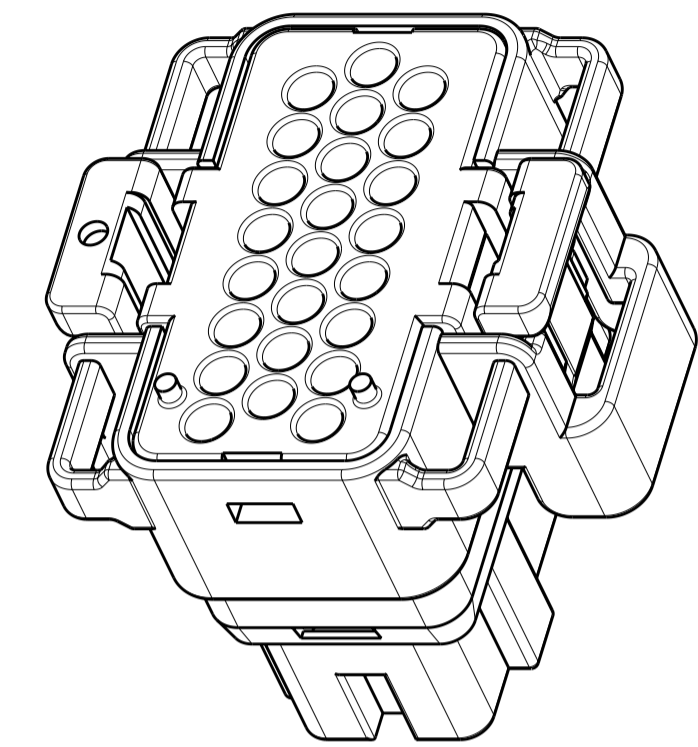

STYLE A  
(WITH STIRRUPS)

STYLE B  
(WITHOUT STIRRUPS)

TE PART NO.	T&B PART NO.	NO. OF POSITIONS	DIM A	DIM B	DIM C	DIM D	DIM E	DIM F	STIRRUP STYLE	COLOR
4-1437287-7	130025603205	32	12.00	12.00	12.00	9.00	49.2	45.5	A	BLACK
4-1437287-5	130025602401	24	7.50	12.00	9.00	9.00	39.2	35.5	A	BLACK
4-1437287-6	130025602402	24	7.50	11.00	11.00	9.00	39.2	35.5	A	BLACK
1456016-1	130025602403	24	7.50	11.00	11.00	12.00	39.2	35.5	A	GREY
1456016-2	130025602404	24	9.00	11.00	11.00	9.00	39.2	35.5	A	GREY
1456016-3	130025602405	24	12.00	12.00	12.00	9.00	39.2	35.5	A	NATURAL
1456016-4	130025602406	24	11.00	12.00	9.00	9.00	39.2	35.5	A	NATURAL
N/A	1300256018XX	18	N/A	N/A	N/A	N/A	31.2	27.5	B	BLACK
N/A	1300256020XX	20	N/A	N/A	N/A	N/A	33.2	29.5	B	BLACK
N/A	1300256014XX	14	N/A	N/A	N/A	N/A	25.2	21.5	B	BLACK

PRODUCT SPEC: - APPLICATION SPEC: - WEIGHT: - 1 SCALE: 2:1 SHEET 1 OF 1 REV: BI

CUSTOMER DRAWING