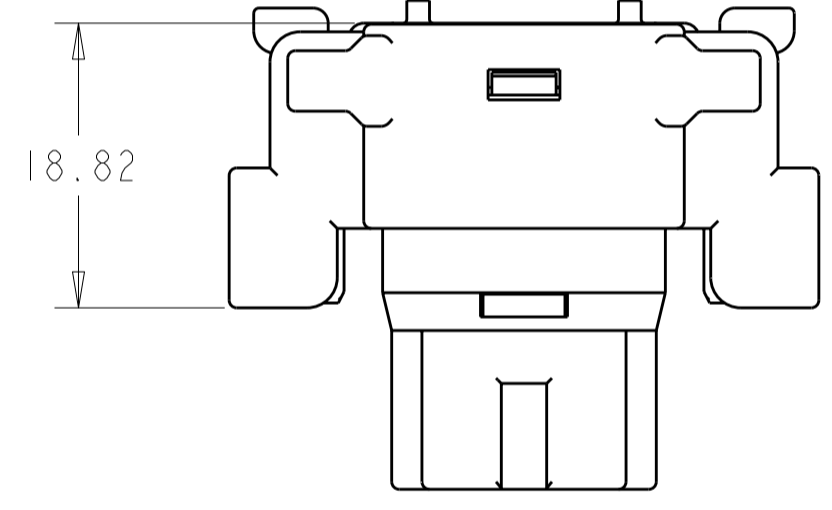

STYLE A  
(WITH STIRRUPS)

STYLE B  
(WITHOUT STIRRUPS)

TE PART NO.	T&B PART NO.	NO. OF POSITIONS	DIM A	DIM B	DIM C	DIM D	DIM E	DIM F	STIRRUP STYLE	COLOR
4-1437287-7	130025603205	32	12.00	12.00	12.00	9.00	49.2	45.5	A	BLACK
4-1437287-5	130025602401	24	7.50	12.00	9.00	9.00	39.2	35.5	A	BLACK
4-1437287-6	130025602402	24	7.50	11.00	11.00	9.00	39.2	35.5	A	BLACK
1456016-1	130025602403	24	7.50	11.00	11.00	12.00	39.2	35.5	A	GREY
1456016-2	130025602404	24	9.00	11.00	11.00	9.00	39.2	35.5	A	GREY
1456016-3	130025602405	24	12.00	12.00	12.00	9.00	39.2	35.5	A	NATURAL
1456016-4	130025602406	24	11.00	12.00	9.00	9.00	39.2	35.5	A	NATURAL
N/A	1300256018XX	18	N/A	N/A	N/A	N/A	31.2	27.5	B	BLACK
N/A	1300256020XX	20	N/A	N/A	N/A	N/A	33.2	29.5	B	BLACK
N/A	1300256014XX	14	N/A	N/A	N/A	N/A	25.2	21.5	B	BLACK

SIZE: A2 CAGE CODE: 00779 DRAWING NO: 1456016 RESTRICTED TO: -

MATERIAL: - DIMENSIONS: mm TOLERANCES UNLESS OTHERWISE SPECIFIED: 0 PLC ±1, 1 PLC ±0.3, 2 PLC ±0.15, 3 PLC ±0.070, 4 PLC ±0.0500 ANGLES ±2 FINISH

PRODUCT SPEC: - APPLICATION SPEC: - WEIGHT: - 1 SCALE: 2:1 SHEET 1 OF 1 REV: BI

CUSTOMER DRAWING