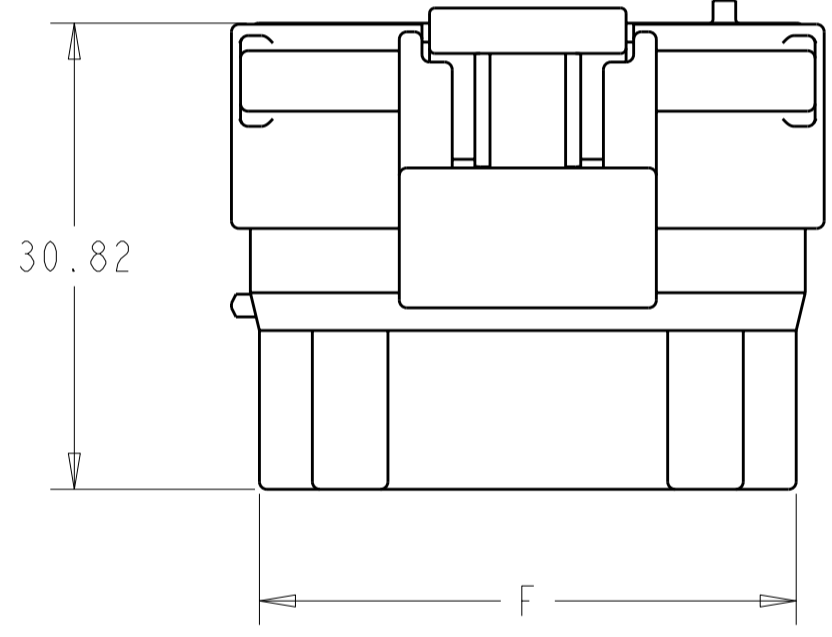

STYLE A  
(WITH STIRRUPS)

STYLE B  
(WITHOUT STIRRUPS)

TE PART NO.	T&B PART NO.	NO. OF POSITIONS	DIM A	DIM B	DIM C	DIM D	DIM E	DIM F	STIRRUP STYLE	COLOR
4-1437287-7	130025603205	32	12.00	12.00	12.00	9.00	49.2	45.5	A	BLACK
4-1437287-5	130025602401	24	7.50	12.00	9.00	9.00	39.2	35.5	A	BLACK
4-1437287-6	130025602402	24	7.50	11.00	11.00	9.00	39.2	35.5	A	BLACK
1456016-1	130025602403	24	7.50	11.00	11.00	12.00	39.2	35.5	A	GREY
1456016-2	130025602404	24	9.00	11.00	11.00	9.00	39.2	35.5	A	GREY
1456016-3	130025602405	24	12.00	12.00	12.00	9.00	39.2	35.5	A	NATURAL
1456016-4	130025602406	24	11.00	12.00	9.00	9.00	39.2	35.5	A	NATURAL
N/A	1300256018XX	18	N/A	N/A	N/A	N/A	31.2	27.5	B	BLACK
N/A	1300256020XX	20	N/A	N/A	N/A	N/A	33.2	29.5	B	BLACK
N/A	1300256014XX	14	N/A	N/A	N/A	N/A	25.2	21.5	B	BLACK

SIZE: A2 CAGE CODE: 00779 DRAWING NO: 1456016 RESTRICTED TO: -

MATERIAL: - DIMENSIONS: mm TOLERANCES UNLESS OTHERWISE SPECIFIED: 0 PLC ±1, 1 PLC ±0.3, 2 PLC ±0.15, 3 PLC ±0.070, 4 PLC ±0.0500 ANGLES ±2 FINISH

PRODUCT SPEC: - APPLICATION SPEC: - WEIGHT: - 1 SCALE: 2:1 SHEET 1 OF 1 REV: BI

CUSTOMER DRAWING