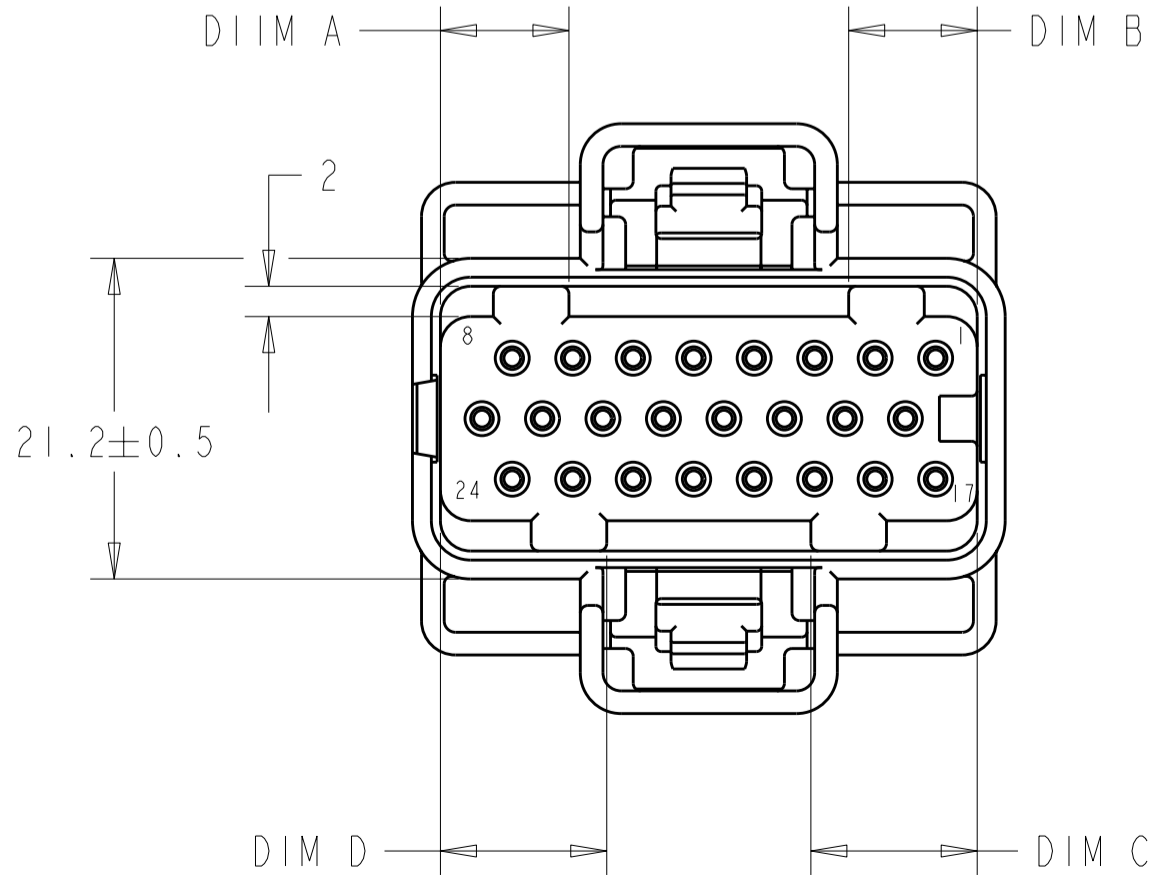

STYLE A  
(WITH STIRRUPS)

STYLE B  
(WITHOUT STIRRUPS)

TE PART NO.	T&B PART NO.	NO. OF POSITIONS	DIM A	DIM B	DIM C	DIM D	DIM E	DIM F	STIRRUP STYLE	COLOR
4-1437287-7	130025603205	32	12.00	12.00	12.00	9.00	49.2	45.5	A	BLACK
4-1437287-5	130025602401	24	7.50	12.00	9.00	9.00	39.2	35.5	A	BLACK
4-1437287-6	130025602402	24	7.50	11.00	11.00	9.00	39.2	35.5	A	BLACK
1456016-1	130025602403	24	7.50	11.00	11.00	12.00	39.2	35.5	A	GREY
1456016-2	130025602404	24	9.00	11.00	11.00	9.00	39.2	35.5	A	GREY
1456016-3	130025602405	24	12.00	12.00	12.00	9.00	39.2	35.5	A	NATURAL
1456016-4	130025602406	24	11.00	12.00	9.00	9.00	39.2	35.5	A	NATURAL
N/A	1300256018XX	18	N/A	N/A	N/A	N/A	31.2	27.5	B	BLACK
N/A	1300256020XX	20	N/A	N/A	N/A	N/A	33.2	29.5	B	BLACK
N/A	1300256014XX	14	N/A	N/A	N/A	N/A	25.2	21.5	B	BLACK

THIS DRAWING IS A CONTROLLED DOCUMENT.

DWN: R. HARDISON 02OCT2000  
 CHK: R. HARDISON 02OCT2000  
 APVD: R. HARDISON 02OCT2000

**STE** TE Connectivity

NAME: SOCKET ASSEMBLY, SEALED IMM I/O CONNECTOR SYSTEM

SIZE: A2 CAGE CODE: 00779 DRAWING NO: 1456016 RESTRICTED TO: -

MATERIAL: - DIMENSIONS: mm TOLERANCES UNLESS OTHERWISE SPECIFIED: 0 PLC ±1, 1 PLC ±0.3, 2 PLC ±0.15, 3 PLC ±0.070, 4 PLC ±0.0500 ANGLES ±2 FINISH

PRODUCT SPEC: - APPLICATION SPEC: - WEIGHT: - 1 SCALE: 2:1 SHEET 1 OF 1 REV: BI

CUSTOMER DRAWING