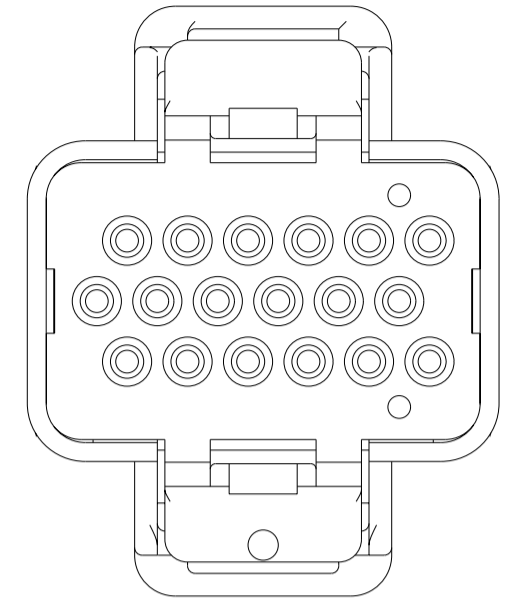

STYLE A  
(WITH STIRRUPS)

STYLE B  
(WITHOUT STIRRUPS)

TE PART NO.	T&B PART NO.	NO. OF POSITIONS	DIM A	DIM B	DIM C	DIM D	DIM E	DIM F	STIRRUP STYLE	COLOR
4-1437287-7	130025603205	32	12.00	12.00	12.00	9.00	49.2	45.5	A	BLACK
4-1437287-5	130025602401	24	7.50	12.00	9.00	9.00	39.2	35.5	A	BLACK
4-1437287-6	130025602402	24	7.50	11.00	11.00	9.00	39.2	35.5	A	BLACK
1456016-1	130025602403	24	7.50	11.00	11.00	12.00	39.2	35.5	A	GREY
1456016-2	130025602404	24	9.00	11.00	11.00	9.00	39.2	35.5	A	GREY
1456016-3	130025602405	24	12.00	12.00	12.00	9.00	39.2	35.5	A	NATURAL
1456016-4	130025602406	24	11.00	12.00	9.00	9.00	39.2	35.5	A	NATURAL
N/A	1300256018XX	18	N/A	N/A	N/A	N/A	31.2	27.5	B	BLACK
N/A	1300256020XX	20	N/A	N/A	N/A	N/A	33.2	29.5	B	BLACK
N/A	1300256014XX	14	N/A	N/A	N/A	N/A	25.2	21.5	B	BLACK

THIS DRAWING IS A CONTROLLED DOCUMENT.

DWN: R. HARDISON 02OCT2000  
 CHK: R. HARDISON 02OCT2000  
 APVD: R. HARDISON 02OCT2000

**STE** TE Connectivity

NAME: SOCKET ASSEMBLY, SEALED IMM I/O CONNECTOR SYSTEM

SIZE: A2 CAGE CODE: 00779 DRAWING NO: 1456016 RESTRICTED TO: -

MATERIAL: - DIMENSIONS: mm TOLERANCES UNLESS OTHERWISE SPECIFIED: 0 PLC ±1, 1 PLC ±0.3, 2 PLC ±0.15, 3 PLC ±0.070, 4 PLC ±0.0500 ANGLES ±2 FINISH

PRODUCT SPEC: - APPLICATION SPEC: - WEIGHT: - 1 SCALE: 2:1 SHEET 1 OF 1 REV: BI

CUSTOMER DRAWING