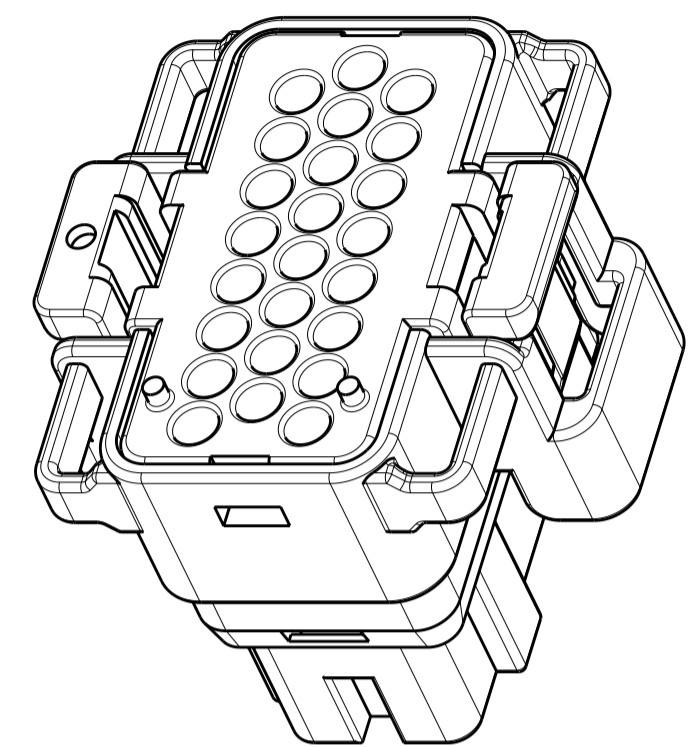

STYLE A  
(WITH STIRRUPS)

STYLE B  
(WITHOUT STIRRUPS)

TE PART NO.	T&B PART NO.	NO. OF POSITIONS	DIM A	DIM B	DIM C	DIM D	DIM E	DIM F	STIRRUP STYLE	COLOR
4-1437287-7	130025603205	32	12.00	12.00	12.00	9.00	49.2	45.5	A	BLACK
4-1437287-5	130025602401	24	7.50	12.00	9.00	9.00	39.2	35.5	A	BLACK
4-1437287-6	130025602402	24	7.50	11.00	11.00	9.00	39.2	35.5	A	BLACK
1456016-1	130025602403	24	7.50	11.00	11.00	12.00	39.2	35.5	A	GREY
1456016-2	130025602404	24	9.00	11.00	11.00	9.00	39.2	35.5	A	GREY
1456016-3	130025602405	24	12.00	12.00	12.00	9.00	39.2	35.5	A	NATURAL
1456016-4	130025602406	24	11.00	12.00	9.00	9.00	39.2	35.5	A	NATURAL
N/A	1300256018XX	18	N/A	N/A	N/A	N/A	31.2	27.5	B	BLACK
N/A	1300256020XX	20	N/A	N/A	N/A	N/A	33.2	29.5	B	BLACK
N/A	1300256014XX	14	N/A	N/A	N/A	N/A	25.2	21.5	B	BLACK

SIZE: A2 CAGE CODE: 00779 DRAWING NO: 1456016 RESTRICTED TO: -

MATERIAL: - DIMENSIONS: mm TOLERANCES UNLESS OTHERWISE SPECIFIED: 0 PLC ±1, 1 PLC ±0.3, 2 PLC ±0.15, 3 PLC ±0.070, 4 PLC ±0.0500 ANGLES ±2 FINISH

PRODUCT SPEC: - APPLICATION SPEC: - WEIGHT: - 1 SCALE: 2:1 SHEET 1 OF 1 REV: BI

CUSTOMER DRAWING