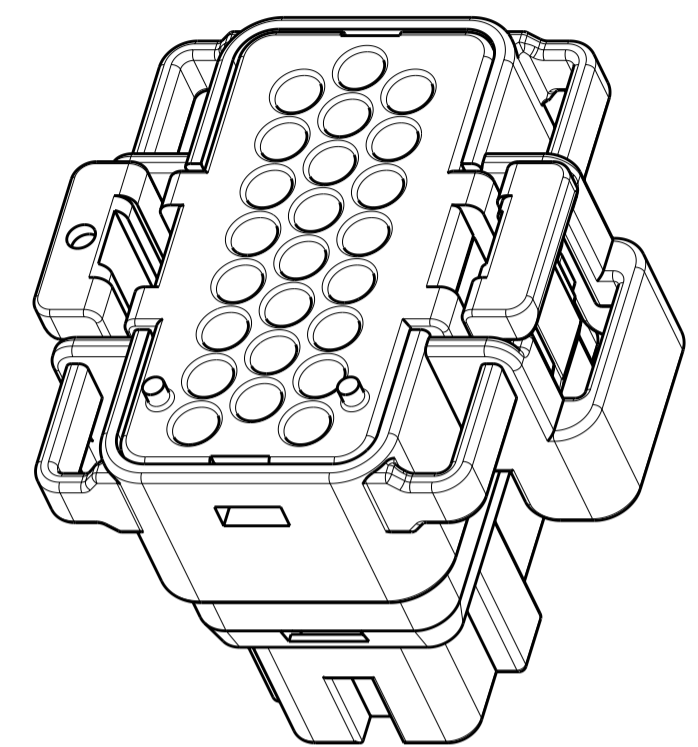

STYLE A
(WITH STIRRUPS)

STYLE B
(WITHOUT STIRRUPS)

TE PART NO.	T&B PART NO.	NO. OF POSITIONS	DIM A	DIM B	DIM C	DIM D	DIM E	DIM F	STIRRUP STYLE	COLOR
4-1437287-7	130025603205	32	12.00	12.00	12.00	9.00	49.2	45.5	A	BLACK
4-1437287-5	130025602401	24	7.50	12.00	9.00	9.00	39.2	35.5	A	BLACK
4-1437287-6	130025602402	24	7.50	11.00	11.00	9.00	39.2	35.5	A	BLACK
1456016-1	130025602403	24	7.50	11.00	11.00	12.00	39.2	35.5	A	GREY
1456016-2	130025602404	24	9.00	11.00	11.00	9.00	39.2	35.5	A	GREY
1456016-3	130025602405	24	12.00	12.00	12.00	9.00	39.2	35.5	A	NATURAL
1456016-4	130025602406	24	11.00	12.00	9.00	9.00	39.2	35.5	A	NATURAL
N/A	1300256018XX	18	N/A	N/A	N/A	N/A	31.2	27.5	B	BLACK
N/A	1300256020XX	20	N/A	N/A	N/A	N/A	33.2	29.5	B	BLACK
N/A	1300256014XX	14	N/A	N/A	N/A	N/A	25.2	21.5	B	BLACK

THIS DRAWING IS A CONTROLLED DOCUMENT.		DWN R. HARDISON 02OCT2000	TE Connectivity	
		CHK R. HARDISON 02OCT2000		
		APVD R. HARDISON 02OCT2000	NAME SOCKET ASSEMBLY, SEALED IMM I/O CONNECTOR SYSTEM	
DIMENSIONS: mm		TOLERANCES UNLESS OTHERWISE SPECIFIED: 0 PLC ±1 1 PLC ±0.3 2 PLC ±0.15 3 PLC ±0.070 4 PLC ±0.0500 ANGLES ±2 FINISH	PRODUCT SPEC APPLICATION SPEC	
MATERIAL		WEIGHT - 1	SIZE A2	
		CUSTOMER DRAWING	CAGE CODE 00779	
			DRAWING NO 1456016	
			RESTRICTED TO	
			SCALE 2:1 SHEET 1 OF 1 REV BI	