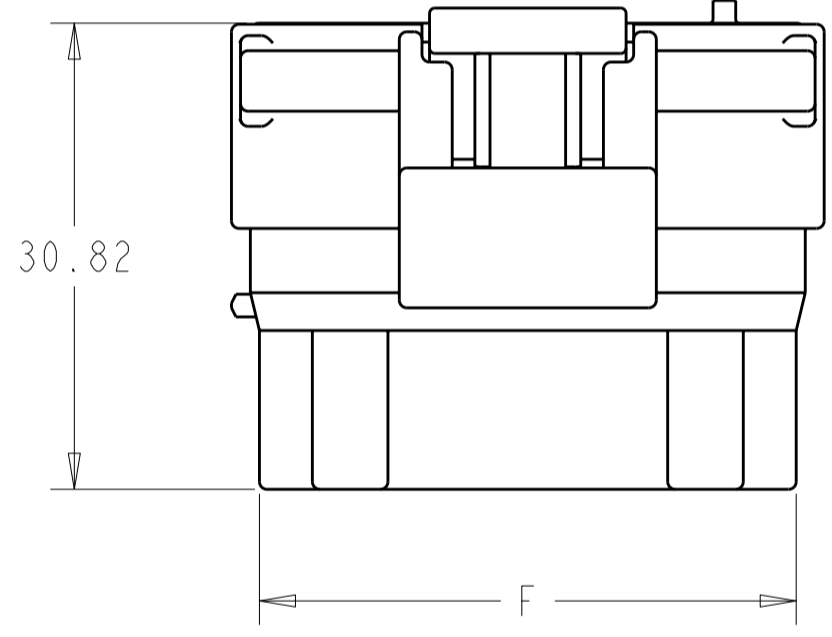

STYLE A
(WITH STIRRUPS)

STYLE B
(WITHOUT STIRRUPS)

TE PART NO.	T&B PART NO.	NO. OF POSITIONS	DIM A	DIM B	DIM C	DIM D	DIM E	DIM F	STIRRUP STYLE	COLOR
4-1437287-7	130025603205	32	12.00	12.00	12.00	9.00	49.2	45.5	A	BLACK
4-1437287-5	130025602401	24	7.50	12.00	9.00	9.00	39.2	35.5	A	BLACK
4-1437287-6	130025602402	24	7.50	11.00	11.00	9.00	39.2	35.5	A	BLACK
1456016-1	130025602403	24	7.50	11.00	11.00	12.00	39.2	35.5	A	GREY
1456016-2	130025602404	24	9.00	11.00	11.00	9.00	39.2	35.5	A	GREY
1456016-3	130025602405	24	12.00	12.00	12.00	9.00	39.2	35.5	A	NATURAL
1456016-4	130025602406	24	11.00	12.00	9.00	9.00	39.2	35.5	A	NATURAL
N/A	1300256018XX	18	N/A	N/A	N/A	N/A	31.2	27.5	B	BLACK
N/A	1300256020XX	20	N/A	N/A	N/A	N/A	33.2	29.5	B	BLACK
N/A	1300256014XX	14	N/A	N/A	N/A	N/A	25.2	21.5	B	BLACK

THIS DRAWING IS A CONTROLLED DOCUMENT.		DWN R. HARDISON 02OCT2000	TE Connectivity	
		CHK R. HARDISON 02OCT2000		
		APVD R. HARDISON 02OCT2000	NAME SOCKET ASSEMBLY, SEALED IMM I/O CONNECTOR SYSTEM	
DIMENSIONS: mm		TOLERANCES UNLESS OTHERWISE SPECIFIED: 0 PLC ±1 1 PLC ±0.3 2 PLC ±0.15 3 PLC ±0.070 4 PLC ±0.0500 ANGLES ±2 FINISH	PRODUCT SPEC APPLICATION SPEC	
MATERIAL		WEIGHT - 1	SIZE A2	
		CUSTOMER DRAWING	CAGE CODE 00779	
			DRAWING NO 1456016	
			RESTRICTED TO	
			SCALE 2:1 SHEET 1 OF 1 REV BI	