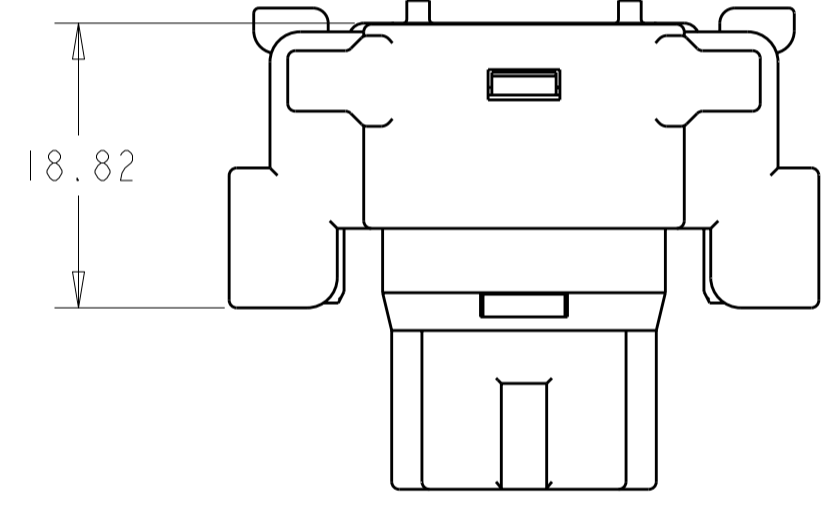

STYLE A
(WITH STIRRUPS)

STYLE B
(WITHOUT STIRRUPS)

TE PART NO.	T&B PART NO.	NO. OF POSITIONS	DIM A	DIM B	DIM C	DIM D	DIM E	DIM F	STIRRUP STYLE	COLOR
4-1437287-7	130025603205	32	12.00	12.00	12.00	9.00	49.2	45.5	A	BLACK
4-1437287-5	130025602401	24	7.50	12.00	9.00	9.00	39.2	35.5	A	BLACK
4-1437287-6	130025602402	24	7.50	11.00	11.00	9.00	39.2	35.5	A	BLACK
1456016-1	130025602403	24	7.50	11.00	11.00	12.00	39.2	35.5	A	GREY
1456016-2	130025602404	24	9.00	11.00	11.00	9.00	39.2	35.5	A	GREY
1456016-3	130025602405	24	12.00	12.00	12.00	9.00	39.2	35.5	A	NATURAL
1456016-4	130025602406	24	11.00	12.00	9.00	9.00	39.2	35.5	A	NATURAL
N/A	1300256018XX	18	N/A	N/A	N/A	N/A	31.2	27.5	B	BLACK
N/A	1300256020XX	20	N/A	N/A	N/A	N/A	33.2	29.5	B	BLACK
N/A	1300256014XX	14	N/A	N/A	N/A	N/A	25.2	21.5	B	BLACK

THIS DRAWING IS A CONTROLLED DOCUMENT.		DWN R. HARDISON 02OCT2000	TE Connectivity	
		CHK R. HARDISON 02OCT2000		
		APVD R. HARDISON 02OCT2000	NAME SOCKET ASSEMBLY, SEALED IMM I/O CONNECTOR SYSTEM	
DIMENSIONS: mm		TOLERANCES UNLESS OTHERWISE SPECIFIED: 0 PLC ±1 1 PLC ±0.3 2 PLC ±0.15 3 PLC ±0.070 4 PLC ±0.0500 ANGLES ±2 FINISH	PRODUCT SPEC APPLICATION SPEC	
MATERIAL		WEIGHT - 1	SIZE A2	
		CUSTOMER DRAWING	CAGE CODE 00779	
			DRAWING NO 1456016	
			RESTRICTED TO	
			SCALE 2:1 SHEET 1 OF 1 REV BI	