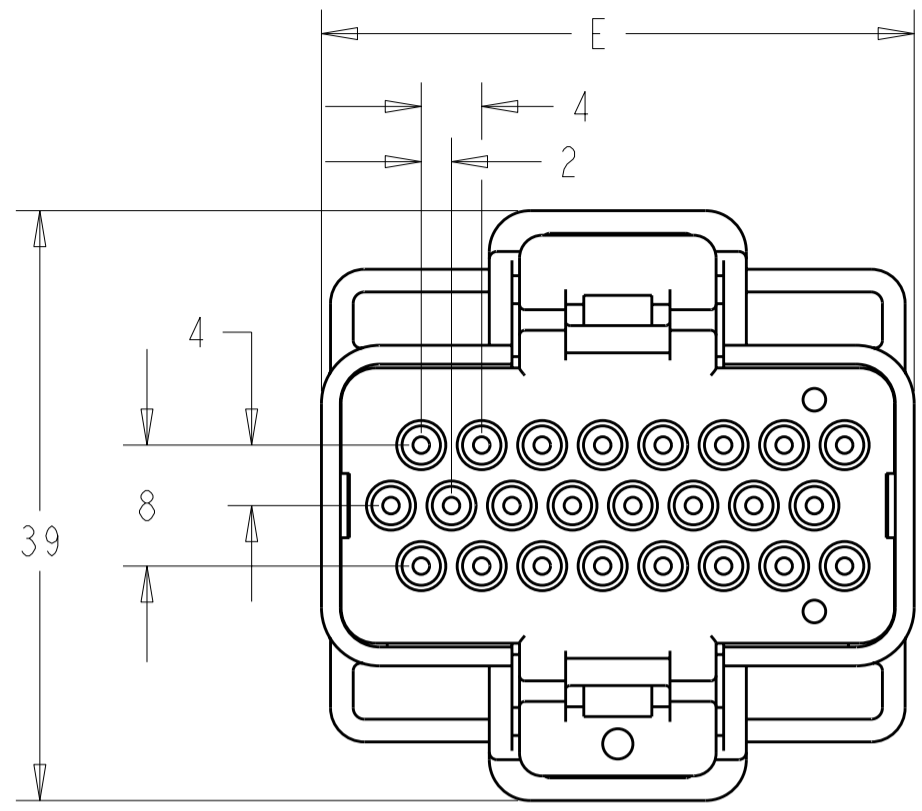

STYLE A
(WITH STIRRUPS)

STYLE B
(WITHOUT STIRRUPS)

TE PART NO.	T&B PART NO.	NO. OF POSITIONS	DIM A	DIM B	DIM C	DIM D	DIM E	DIM F	STIRRUP STYLE	COLOR
4-1437287-7	130025603205	32	12.00	12.00	12.00	9.00	49.2	45.5	A	BLACK
4-1437287-5	130025602401	24	7.50	12.00	9.00	9.00	39.2	35.5	A	BLACK
4-1437287-6	130025602402	24	7.50	11.00	11.00	9.00	39.2	35.5	A	BLACK
1456016-1	130025602403	24	7.50	11.00	11.00	12.00	39.2	35.5	A	GREY
1456016-2	130025602404	24	9.00	11.00	11.00	9.00	39.2	35.5	A	GREY
1456016-3	130025602405	24	12.00	12.00	12.00	9.00	39.2	35.5	A	NATURAL
1456016-4	130025602406	24	11.00	12.00	9.00	9.00	39.2	35.5	A	NATURAL
N/A	1300256018XX	18	N/A	N/A	N/A	N/A	31.2	27.5	B	BLACK
N/A	1300256020XX	20	N/A	N/A	N/A	N/A	33.2	29.5	B	BLACK
N/A	1300256014XX	14	N/A	N/A	N/A	N/A	25.2	21.5	B	BLACK

THIS DRAWING IS A CONTROLLED DOCUMENT.		DWN R. HARDISON 02OCT2000	TE Connectivity	
		CHK R. HARDISON 02OCT2000		
		APVD R. HARDISON 02OCT2000	NAME SOCKET ASSEMBLY, SEALED IMM I/O CONNECTOR SYSTEM	
DIMENSIONS: mm		TOLERANCES UNLESS OTHERWISE SPECIFIED: 0 PLC ±1 1 PLC ±0.3 2 PLC ±0.15 3 PLC ±0.070 4 PLC ±0.0500 ANGLES ±2 FINISH	PRODUCT SPEC APPLICATION SPEC	
MATERIAL		WEIGHT - 1	SIZE A2	
		CUSTOMER DRAWING	CAGE CODE 00779	
			DRAWING NO 1456016	
			RESTRICTED TO	
			SCALE 2:1 SHEET 1 OF 1 REV BI	