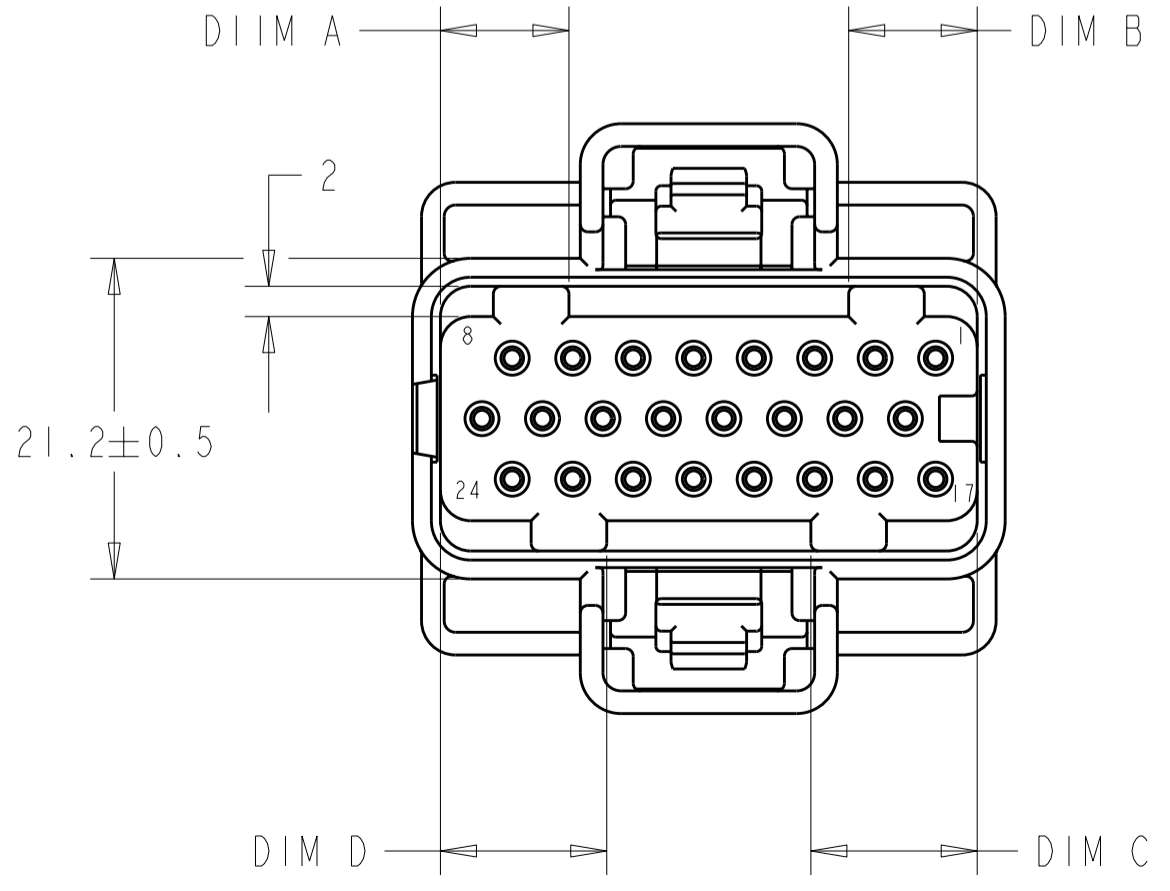

STYLE A
(WITH STIRRUPS)

STYLE B
(WITHOUT STIRRUPS)

TE PART NO.	T&B PART NO.	NO. OF POSITIONS	DIM A	DIM B	DIM C	DIM D	DIM E	DIM F	STIRRUP STYLE	COLOR
4-1437287-7	130025603205	32	12.00	12.00	12.00	9.00	49.2	45.5	A	BLACK
4-1437287-5	130025602401	24	7.50	12.00	9.00	9.00	39.2	35.5	A	BLACK
4-1437287-6	130025602402	24	7.50	11.00	11.00	9.00	39.2	35.5	A	BLACK
1456016-1	130025602403	24	7.50	11.00	11.00	12.00	39.2	35.5	A	GREY
1456016-2	130025602404	24	9.00	11.00	11.00	9.00	39.2	35.5	A	GREY
1456016-3	130025602405	24	12.00	12.00	12.00	9.00	39.2	35.5	A	NATURAL
1456016-4	130025602406	24	11.00	12.00	9.00	9.00	39.2	35.5	A	NATURAL
N/A	1300256018XX	18	N/A	N/A	N/A	N/A	31.2	27.5	B	BLACK
N/A	1300256020XX	20	N/A	N/A	N/A	N/A	33.2	29.5	B	BLACK
N/A	1300256014XX	14	N/A	N/A	N/A	N/A	25.2	21.5	B	BLACK

THIS DRAWING IS A CONTROLLED DOCUMENT.		DWN R. HARDISON 02OCT2000	TE Connectivity	
		CHK R. HARDISON 02OCT2000		
		APVD R. HARDISON 02OCT2000	NAME SOCKET ASSEMBLY, SEALED IMM I/O CONNECTOR SYSTEM	
DIMENSIONS: mm		TOLERANCES UNLESS OTHERWISE SPECIFIED: 0 PLC ±1 1 PLC ±0.3 2 PLC ±0.15 3 PLC ±0.070 4 PLC ±0.0500 ANGLES ±2 FINISH	PRODUCT SPEC APPLICATION SPEC	
MATERIAL		WEIGHT - 1	SIZE A2	
		CUSTOMER DRAWING	CAGE CODE 00779	
			DRAWING NO 1456016	
			RESTRICTED TO	
			SCALE 2:1 SHEET 1 OF 1 REV BI	