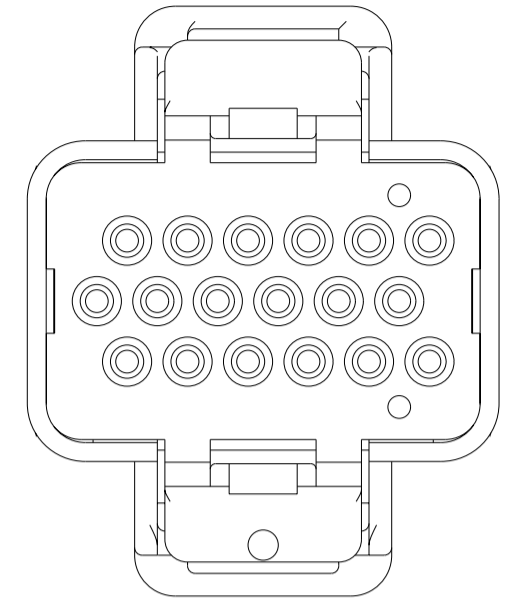

STYLE A
(WITH STIRRUPS)

STYLE B
(WITHOUT STIRRUPS)

TE PART NO.	T&B PART NO.	NO. OF POSITIONS	DIM A	DIM B	DIM C	DIM D	DIM E	DIM F	STIRRUP STYLE	COLOR
4-1437287-7	130025603205	32	12.00	12.00	12.00	9.00	49.2	45.5	A	BLACK
4-1437287-5	130025602401	24	7.50	12.00	9.00	9.00	39.2	35.5	A	BLACK
4-1437287-6	130025602402	24	7.50	11.00	11.00	9.00	39.2	35.5	A	BLACK
1456016-1	130025602403	24	7.50	11.00	11.00	12.00	39.2	35.5	A	GREY
1456016-2	130025602404	24	9.00	11.00	11.00	9.00	39.2	35.5	A	GREY
1456016-3	130025602405	24	12.00	12.00	12.00	9.00	39.2	35.5	A	NATURAL
1456016-4	130025602406	24	11.00	12.00	9.00	9.00	39.2	35.5	A	NATURAL
N/A	1300256018XX	18	N/A	N/A	N/A	N/A	31.2	27.5	B	BLACK
N/A	1300256020XX	20	N/A	N/A	N/A	N/A	33.2	29.5	B	BLACK
N/A	1300256014XX	14	N/A	N/A	N/A	N/A	25.2	21.5	B	BLACK

THIS DRAWING IS A CONTROLLED DOCUMENT.		DWN R. HARDISON 02OCT2000	TE Connectivity	
		CHK R. HARDISON 02OCT2000		
		APVD R. HARDISON 02OCT2000	NAME SOCKET ASSEMBLY, SEALED IMM I/O CONNECTOR SYSTEM	
DIMENSIONS: mm		TOLERANCES UNLESS OTHERWISE SPECIFIED: 0 PLC ±1 1 PLC ±0.3 2 PLC ±0.15 3 PLC ±0.070 4 PLC ±0.0500 ANGLES ±2 FINISH	PRODUCT SPEC APPLICATION SPEC	
MATERIAL		WEIGHT - 1	SIZE A2	
		CUSTOMER DRAWING	CAGE CODE 00779	
			DRAWING NO 1456016	
			RESTRICTED TO	
			SCALE 2:1 SHEET 1 OF 1 REV BI	