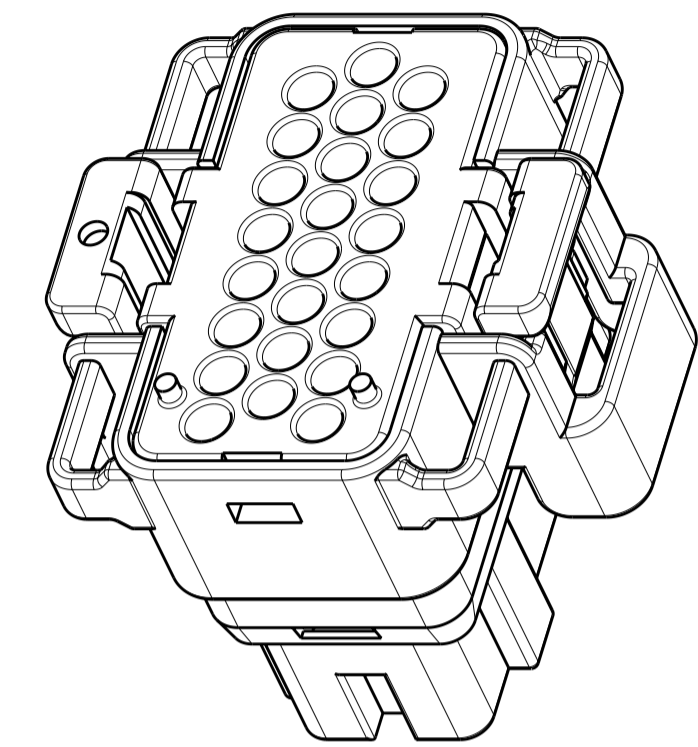

STYLE A
(WITH STIRRUPS)

STYLE B
(WITHOUT STIRRUPS)

TE PART NO.	T&B PART NO.	NO. OF POSITIONS	DIM A	DIM B	DIM C	DIM D	DIM E	DIM F	STIRRUP STYLE	COLOR
4-1437287-7	130025603205	32	12.00	12.00	12.00	9.00	49.2	45.5	A	BLACK
4-1437287-5	130025602401	24	7.50	12.00	9.00	9.00	39.2	35.5	A	BLACK
4-1437287-6	130025602402	24	7.50	11.00	11.00	9.00	39.2	35.5	A	BLACK
1456016-1	130025602403	24	7.50	11.00	11.00	12.00	39.2	35.5	A	GREY
1456016-2	130025602404	24	9.00	11.00	11.00	9.00	39.2	35.5	A	GREY
1456016-3	130025602405	24	12.00	12.00	12.00	9.00	39.2	35.5	A	NATURAL
1456016-4	130025602406	24	11.00	12.00	9.00	9.00	39.2	35.5	A	NATURAL
N/A	1300256018XX	18	N/A	N/A	N/A	N/A	31.2	27.5	B	BLACK
N/A	1300256020XX	20	N/A	N/A	N/A	N/A	33.2	29.5	B	BLACK
N/A	1300256014XX	14	N/A	N/A	N/A	N/A	25.2	21.5	B	BLACK

THIS DRAWING IS A CONTROLLED DOCUMENT.		DWN R. HARDISON 02OCT2000	TE Connectivity	
		CHK R. HARDISON 02OCT2000		
		APVD R. HARDISON 02OCT2000	NAME SOCKET ASSEMBLY, SEALED IMM I/O CONNECTOR SYSTEM	
DIMENSIONS: mm		TOLERANCES UNLESS OTHERWISE SPECIFIED: 0 PLC ±1 1 PLC ±0.3 2 PLC ±0.15 3 PLC ±0.070 4 PLC ±0.0500 ANGLES ±2 FINISH	PRODUCT SPEC APPLICATION SPEC	
MATERIAL		WEIGHT - 1	SIZE A2	
		CUSTOMER DRAWING	CAGE CODE 00779	
			DRAWING NO 1456016	
			RESTRICTED TO	
			SCALE 2:1 SHEET 1 OF 1 REV BI	