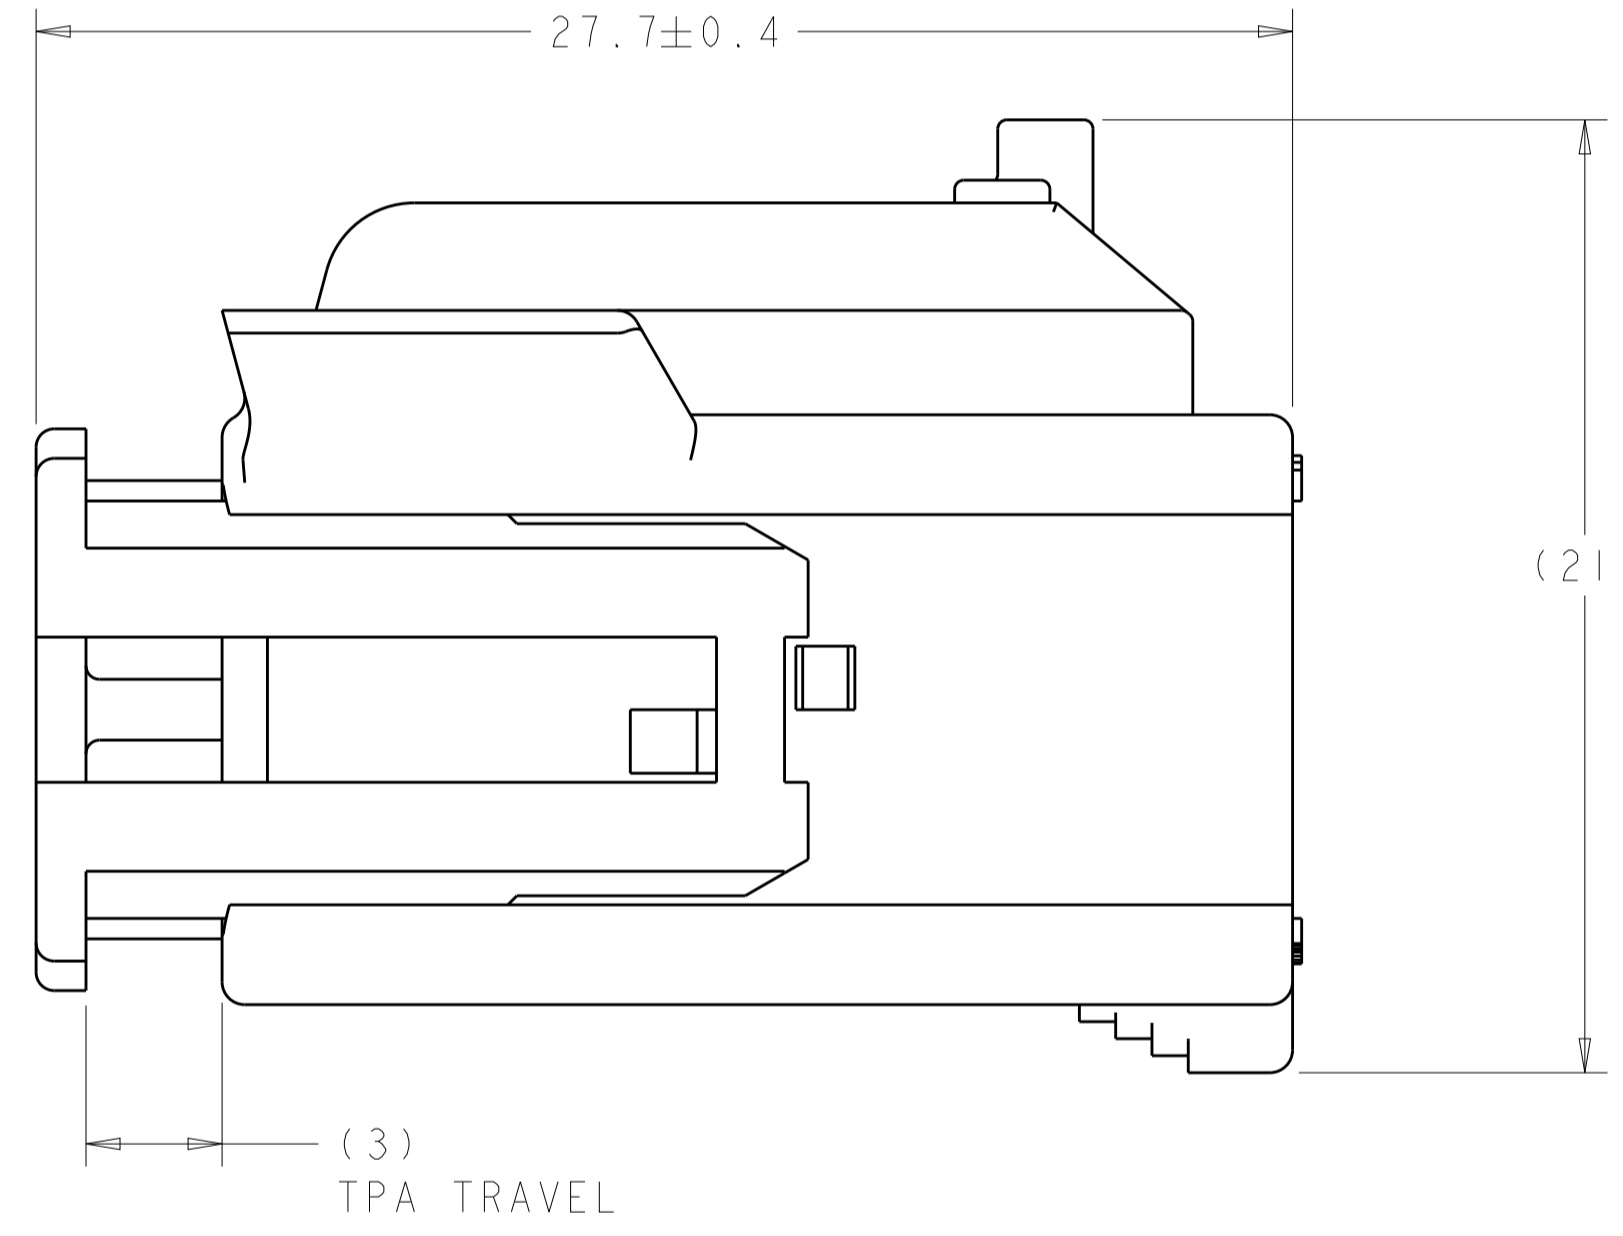

- MATERIAL:
 PLUG HOUSING: NYLON 35% GLASS FILLED, COLOR - SEE TABLE
 TPA: PBT 15% GLASS FILLED, COLOR - NATURAL
 CPA (OPTIONAL): PBT 20% GLASS FILLED, COLOR - RED
- TPA SHOWN IN SHIPPING POSITION.
- OPTIONAL CPA AVAILABLE.
- MARK DATE CODE IN APPROXIMATE LOCATION.
- MATING RECEPTACLES:
 1326030 TIN PLATING, 2.8 CONTACT
 1924955 TIN PLATING, 0.64 CONTACT

TPA SHOWN IN SHIPPING POSITION WITH OPTIONAL CPA SHOWN

KEYING OPTION "B"
1456471-2

KEYING OPTION "C"
1456471-3

KEYING OPTION "D"
1456471-4

YES	D	GRAY	1456471-8
YES	C	BLACK	1456471-7
YES	B	GRAY	1456471-6
YES	A	BLACK	1456471-5
NO	D	GRAY	1456471-4
NO	C	BLACK	1456471-3
NO	B	GRAY	1456471-2
NO	A	BLACK	1456471-1
CPA	KEYING OPTION	KEYING OPTION	TE PART NUMBER