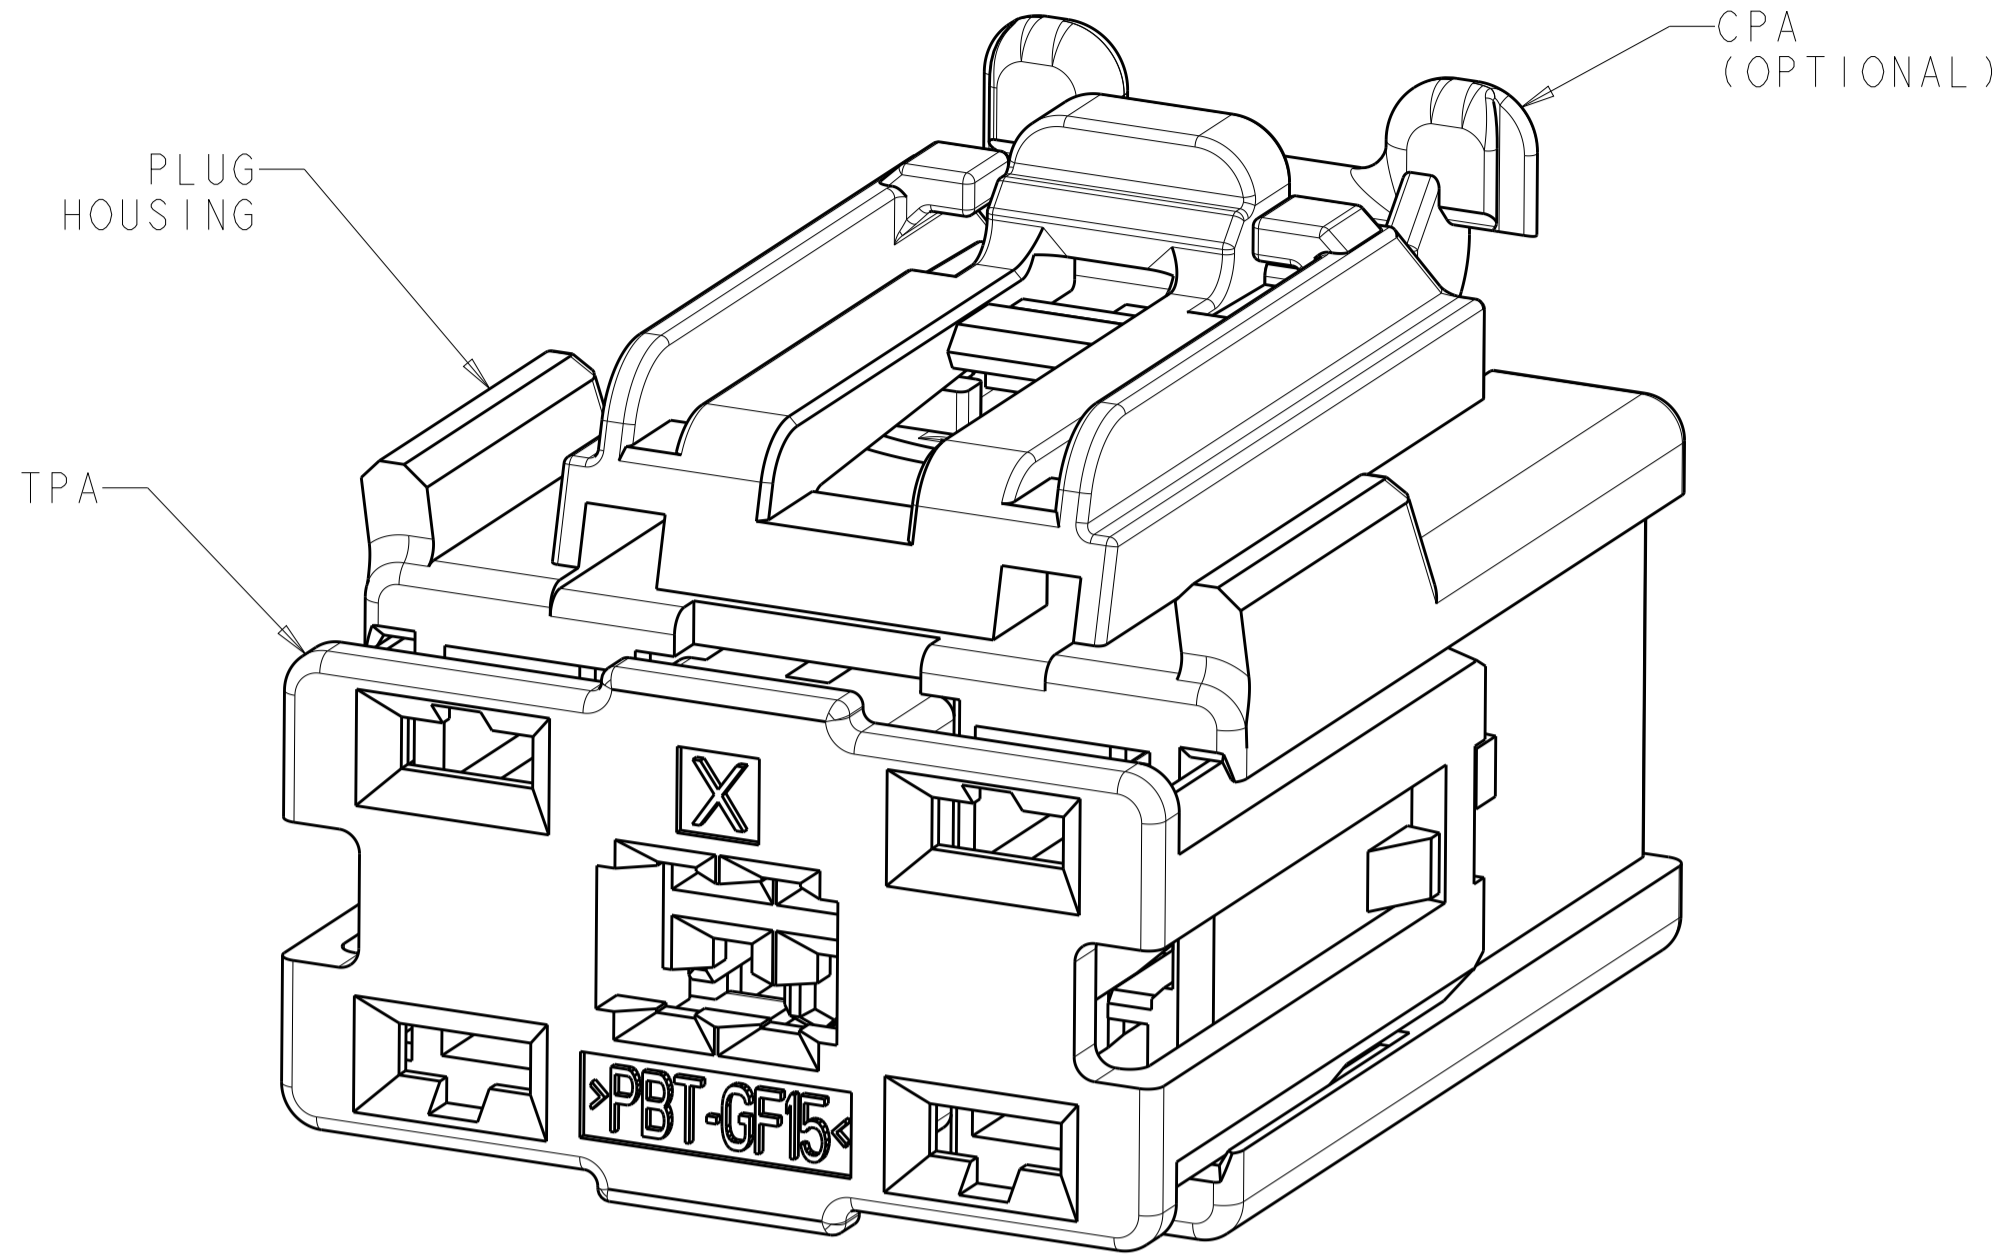

- MATERIAL:
 PLUG HOUSING: NYLON 35% GLASS FILLED, COLOR - SEE TABLE
 TPA: PBT 15% GLASS FILLED, COLOR - NATURAL
 CPA (OPTIONAL): PBT 20% GLASS FILLED, COLOR - RED
- TPA SHOWN IN SHIPPING POSITION.
- OPTIONAL CPA AVAILABLE.
- MARK DATE CODE IN APPROXIMATE LOCATION.
- MATING RECEPTACLES:
 1326030 TIN PLATING, 2.8 CONTACT
 1924955 TIN PLATING, 0.64 CONTACT