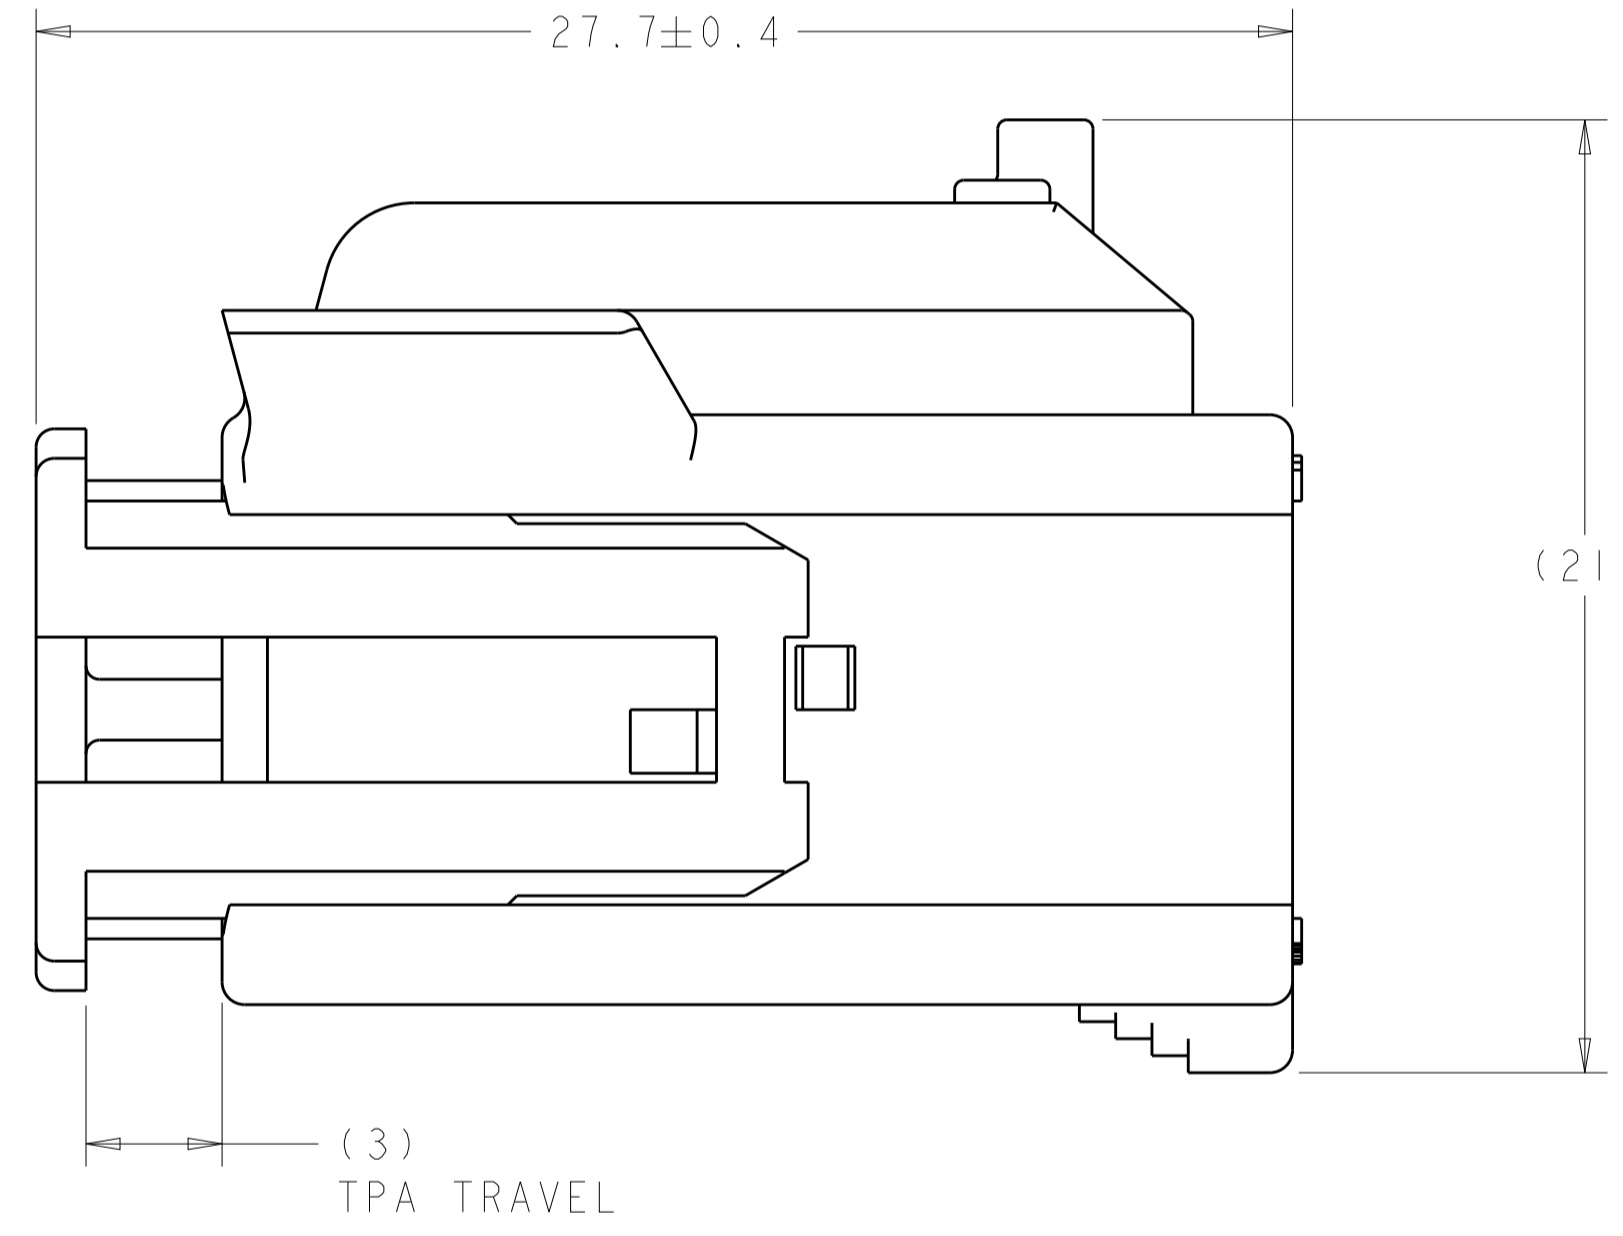

- MATERIAL:  
 PLUG HOUSING: NYLON 35% GLASS FILLED, COLOR - SEE TABLE  
 TPA: PBT 15% GLASS FILLED, COLOR - NATURAL  
 CPA (OPTIONAL): PBT 20% GLASS FILLED, COLOR - RED
- TPA SHOWN IN SHIPPING POSITION.
- OPTIONAL CPA AVAILABLE.
- MARK DATE CODE IN APPROXIMATE LOCATION.
- MATING RECEPTACLES:  
 1326030 TIN PLATING, 2.8 CONTACT  
 1924955 TIN PLATING, 0.64 CONTACT

TPA SHOWN IN SHIPPING POSITION WITH OPTIONAL CPA SHOWN

KEYING OPTION "B"  
1456471-2

KEYING OPTION "C"  
1456471-3

KEYING OPTION "D"  
1456471-4

YES	D	GRAY	1456471-8
YES	C	BLACK	1456471-7
YES	B	GRAY	1456471-6
YES	A	BLACK	1456471-5
NO	D	GRAY	1456471-4
NO	C	BLACK	1456471-3
NO	B	GRAY	1456471-2
NO	A	BLACK	1456471-1
CPA	KEYING OPTION	KEYING OPTION	TE PART NUMBER

SIZE: A1 CAGE CODE: 100779 DRAWING NO: 1456471

Customer Drawing SCALE: 6:1 SHEET 1 OF 1 REV: A4