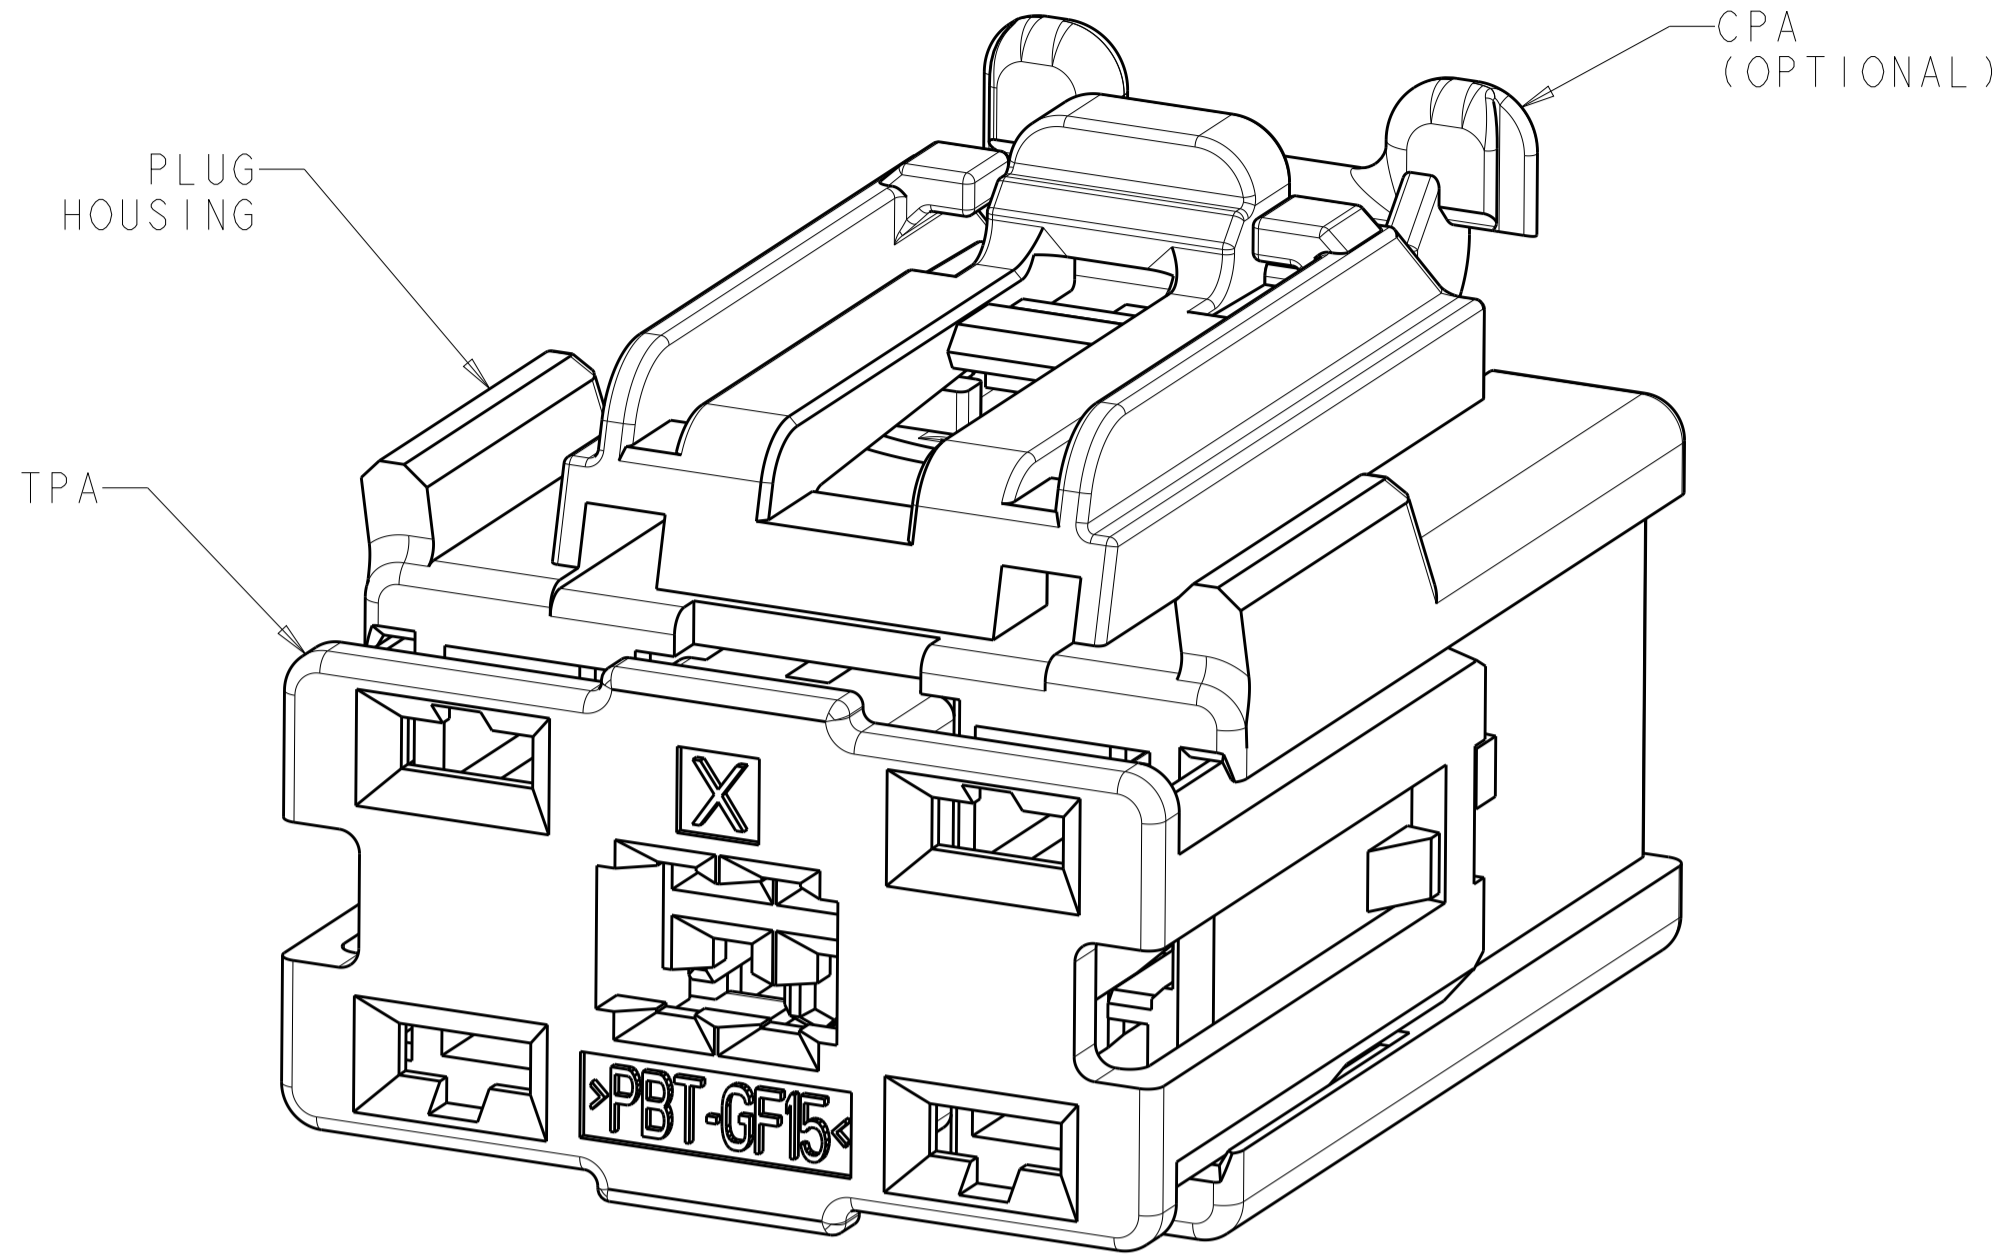

- MATERIAL:  
 PLUG HOUSING: NYLON 35% GLASS FILLED, COLOR - SEE TABLE  
 TPA: PBT 15% GLASS FILLED, COLOR - NATURAL  
 CPA (OPTIONAL): PBT 20% GLASS FILLED, COLOR - RED
- TPA SHOWN IN SHIPPING POSITION.
- OPTIONAL CPA AVAILABLE.
- MARK DATE CODE IN APPROXIMATE LOCATION.
- MATING RECEPTACLES:  
 1326030 TIN PLATING, 2.8 CONTACT  
 1924955 TIN PLATING, 0.64 CONTACT