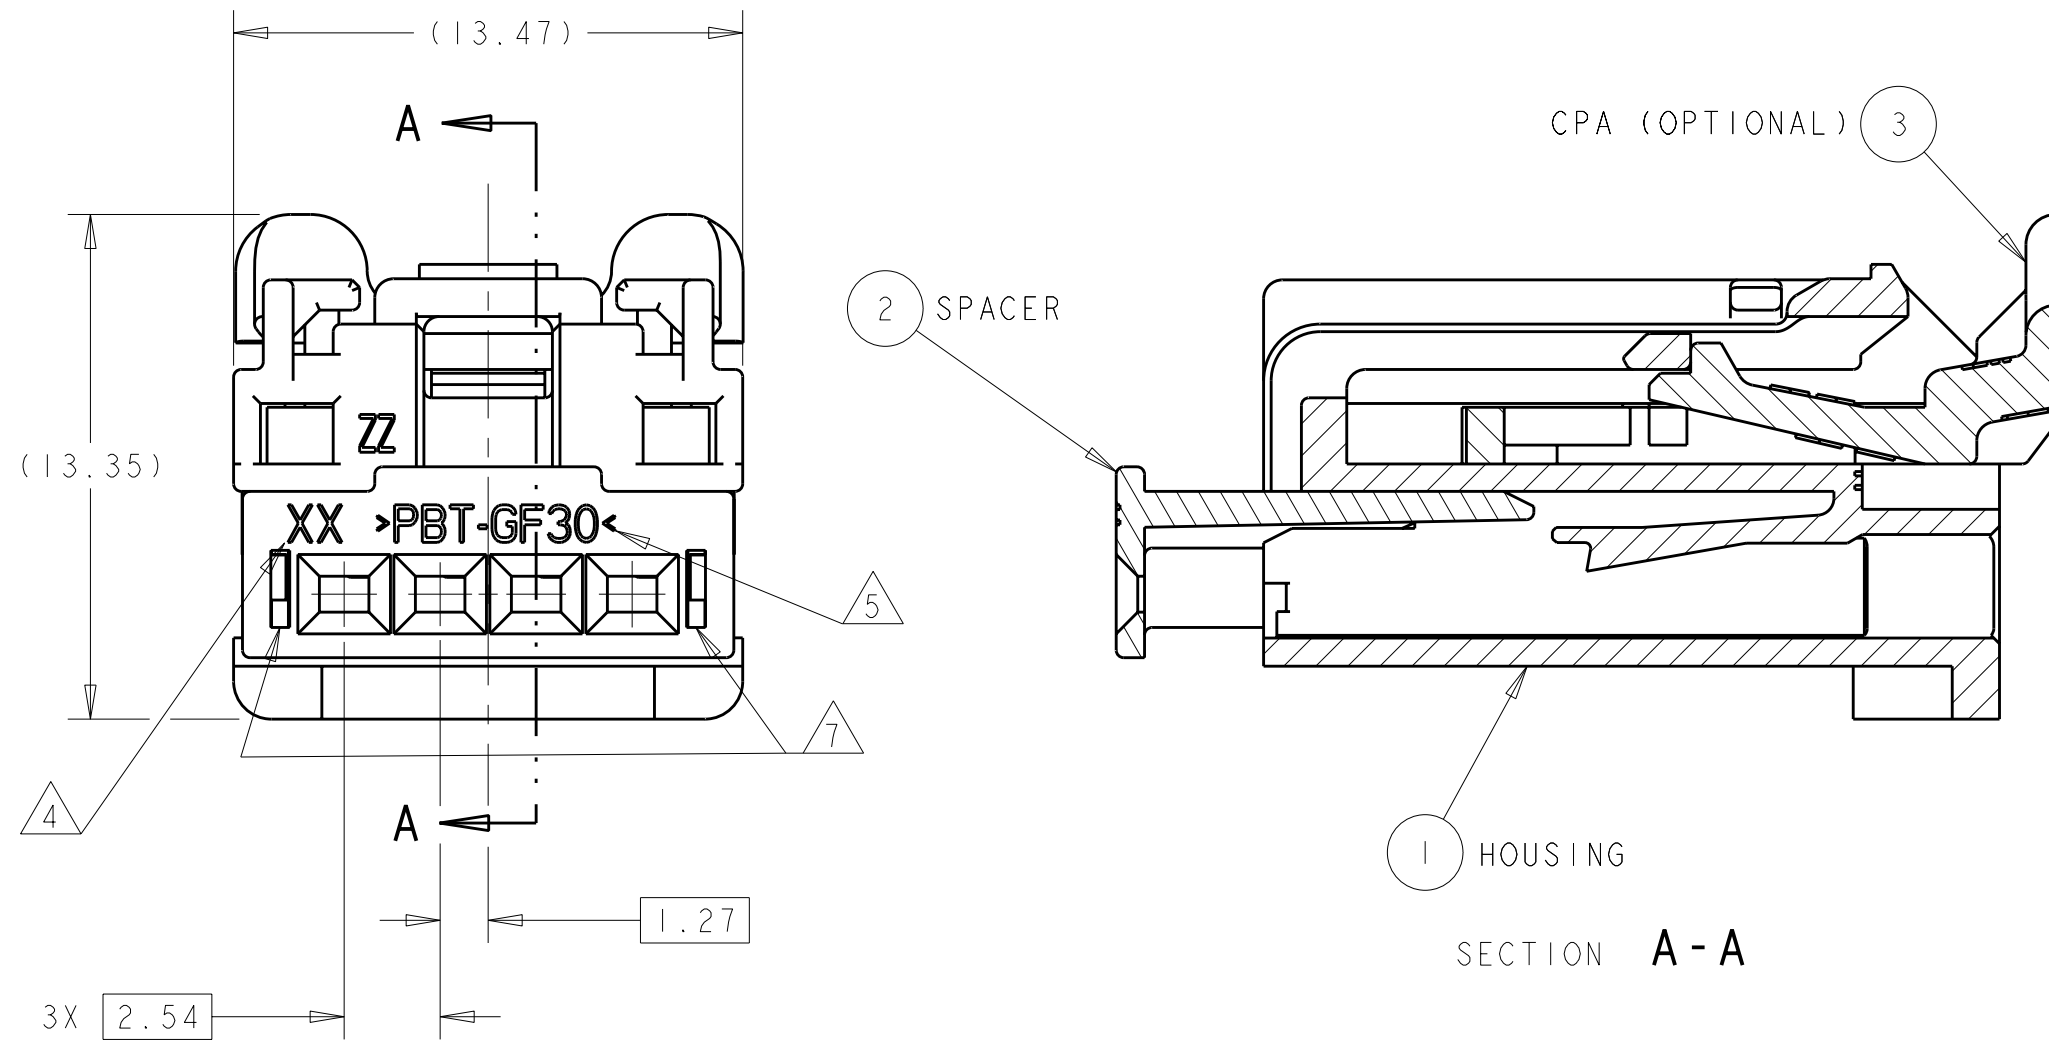

KEYING OPTIONS  
(SHOWN WITH CPA)

KEYING OPTION: A

SCALE 2:1

KEYING OPTION: B

SCALE 2:1

KEYING OPTION: C

SCALE 2:1

KEYING OPTION: D

SCALE 2:1

LOC	DIST	REV	DATE	BY	APPD
FX	00				
		D	19AUG2011	DD	RL
		E	05APR2012	DD	RL
		E1	15MAY2012	DD	RL

- △ CIRCUIT IDENTIFICATION NUMBERS, LOCATED AS SHOWN.
- 2. SPACER AND CPA ARE SHIPPED IN PRE-ASSEMBLED POSITION.
- △ PART NUMBER, DATE CODE AND WORK CENTER LOCATION .
- △ CAVITY ID.
- △ MATERIAL IDENTIFICATION.
- 6. PACKING: CONNECTOR ASSEMBLIES BULK PACKAGED IN CARDBOARD BOX.
- △ OPTIONAL SLOTS FOR MOLD CONSTRUCTION.
- △ 45° LEAD IN ANGLE OPTIONAL TYPICAL FOR ALL KEYS.

THIS DRAWING IS A CONTROLLED DOCUMENT. DWG: R. VESTAL 13DEC2006  
CHK: D. STRAUSSER 13DEC2006  
APPD: D. STRAUSSER 13DEC2006

**STE** TE Connectivity

NAME: 1X4 POSITION, GET FEMALE CONNECTOR UNSEALED ASSEMBLY

SIZE: A100779 CAGE CODE: 1456983

MATERIAL: SEE TABLE FINISH: - WEIGHT: -

CUSTOMER DRAWING SCALE: 5:1 SHEET: 1 OF 1 REV: E1