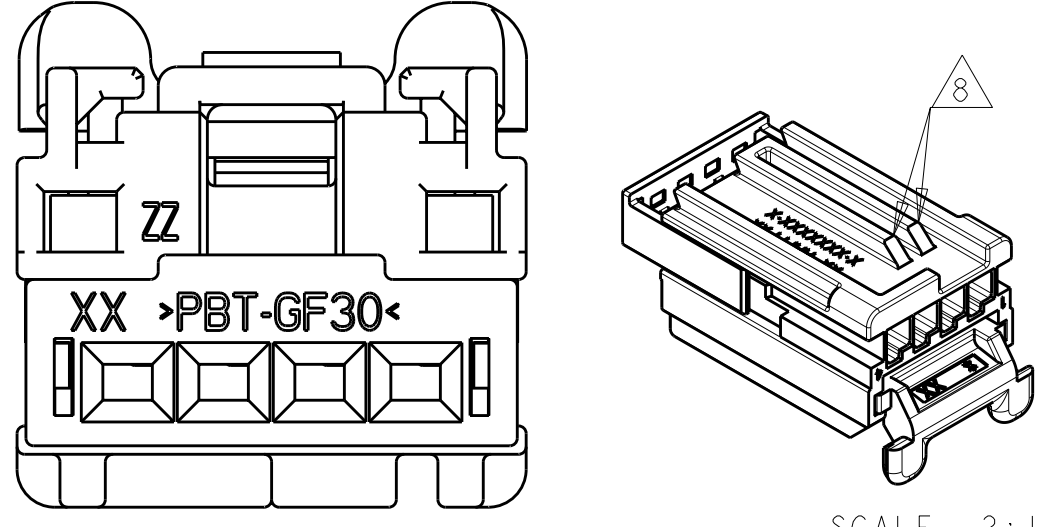

KEYING OPTIONS  
(SHOWN WITH CPA)

KEYING OPTION: A

SCALE 2:1

KEYING OPTION: B

SCALE 2:1

KEYING OPTION: C

SCALE 2:1

KEYING OPTION: D

SCALE 2:1

LOC	DIST	REV	DATE	BY	APPD
FX	00				
		D	19AUG2011	DD	RL
		E	05APR2012	DD	RL
		E1	15MAY2012	DD	RL

- △ CIRCUIT IDENTIFICATION NUMBERS, LOCATED AS SHOWN.
- 2. SPACER AND CPA ARE SHIPPED IN PRE-ASSEMBLED POSITION.
- △ PART NUMBER, DATE CODE AND WORK CENTER LOCATION .
- △ CAVITY ID.
- △ MATERIAL IDENTIFICATION.
- 6. PACKING: CONNECTOR ASSEMBLIES BULK PACKAGED IN CARDBOARD BOX.
- △ OPTIONAL SLOTS FOR MOLD CONSTRUCTION.
- △ 45° LEAD IN ANGLE OPTIONAL TYPICAL FOR ALL KEYS.

THIS DRAWING IS A CONTROLLED DOCUMENT. DWG: R. VESTAL 13DEC2006  
CHK: D. STRAUSSER 13DEC2006  
APPD: D. STRAUSSER 13DEC2006

**STE** TE Connectivity

NAME: 1X4 POSITION, GET FEMALE CONNECTOR UNSEALED ASSEMBLY

SIZE: A100779 CAGE CODE: 1456983

MATERIAL: SEE TABLE FINISH: - WEIGHT: -

CUSTOMER DRAWING SCALE: 5:1 SHEET: 1 OF 1 REV: E1