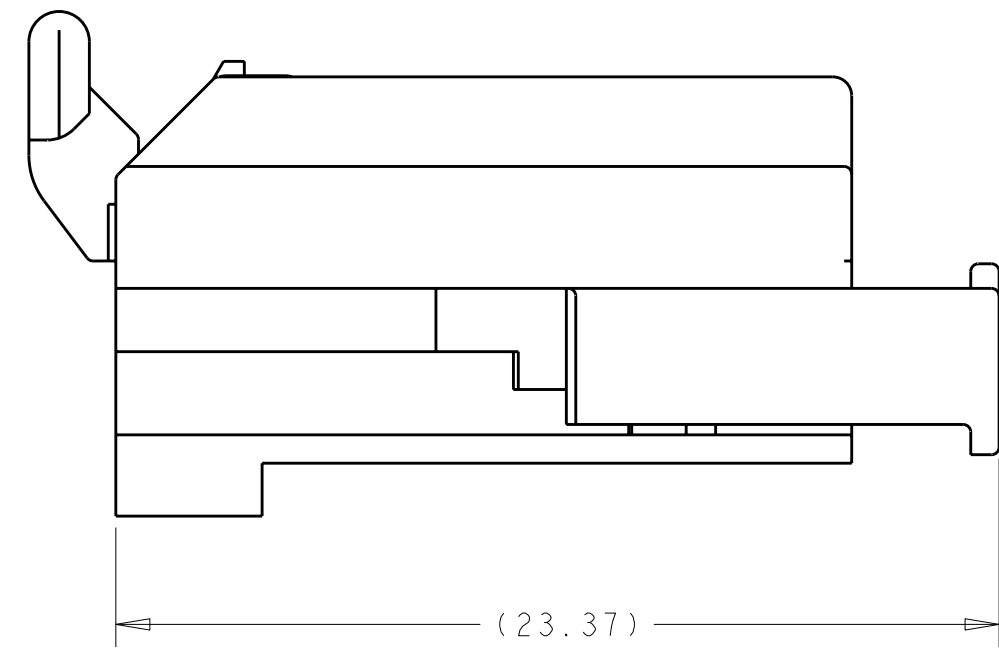

KEYING OPTIONS  
(SHOWN WITH CPA)

KEYING OPTION: A

SCALE 2:1

KEYING OPTION: B

SCALE 2:1

KEYING OPTION: C

SCALE 2:1

KEYING OPTION: D

SCALE 2:1

LOC	DIST	REV	DATE	BY	APPD
FX	00				
		D	19AUG2011	DD	RL
		E	05APR2012	DD	RL
		E1	15MAY2012	DD	RL

- △ CIRCUIT IDENTIFICATION NUMBERS, LOCATED AS SHOWN.
- 2. SPACER AND CPA ARE SHIPPED IN PRE-ASSEMBLED POSITION.
- △ PART NUMBER, DATE CODE AND WORK CENTER LOCATION .
- △ CAVITY ID.
- △ MATERIAL IDENTIFICATION.
- 6. PACKING: CONNECTOR ASSEMBLIES BULK PACKAGED IN CARDBOARD BOX.
- △ OPTIONAL SLOTS FOR MOLD CONSTRUCTION.
- △ 45° LEAD IN ANGLE OPTIONAL TYPICAL FOR ALL KEYS.

THIS DRAWING IS A CONTROLLED DOCUMENT. DWG: R. VESTAL 13DEC2006  
CHK: D. STRAUSSER 13DEC2006  
APPD: D. STRAUSSER 13DEC2006

**STE** TE Connectivity

NAME: 1X4 POSITION, GET FEMALE CONNECTOR UNSEALED ASSEMBLY

SIZE: A100779 CAGE CODE: 1456983

MATERIAL: SEE TABLE FINISH: - WEIGHT: -

CUSTOMER DRAWING SCALE: 5:1 SHEET: 1 OF 1 REV: E1