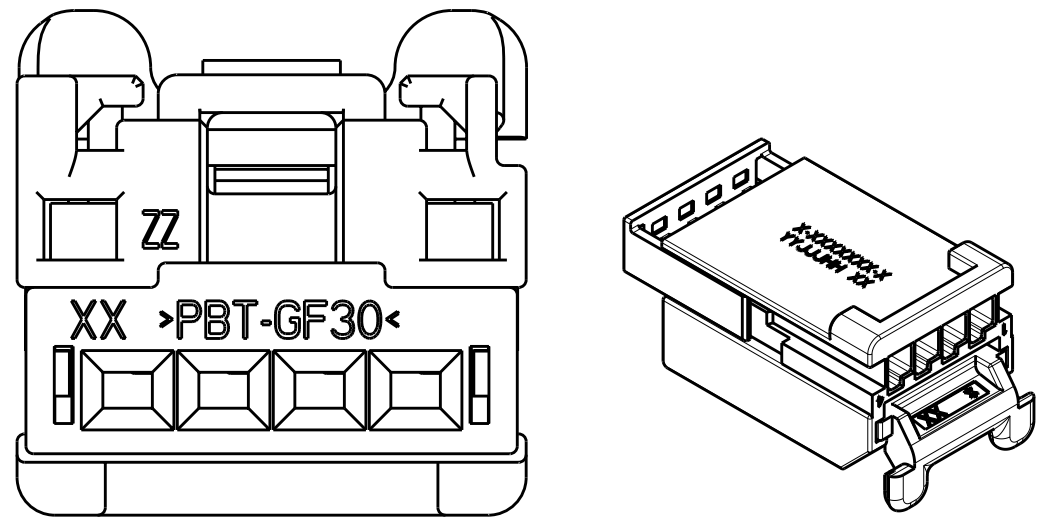

KEYING OPTIONS  
(SHOWN WITH CPA)

KEYING OPTION: A

SCALE 2:1

KEYING OPTION: B

SCALE 2:1

KEYING OPTION: C

SCALE 2:1

KEYING OPTION: D

SCALE 2:1

LOC	DIST	REV	DATE	BY	APPD
FX	00				
		D	19AUG2011	DD	RL
		E	05APR2012	DD	RL
		E1	15MAY2012	DD	RL

- △ CIRCUIT IDENTIFICATION NUMBERS, LOCATED AS SHOWN.
- 2. SPACER AND CPA ARE SHIPPED IN PRE-ASSEMBLED POSITION.
- △ PART NUMBER, DATE CODE AND WORK CENTER LOCATION .
- △ CAVITY ID.
- △ MATERIAL IDENTIFICATION.
- 6. PACKING: CONNECTOR ASSEMBLIES BULK PACKAGED IN CARDBOARD BOX.
- △ OPTIONAL SLOTS FOR MOLD CONSTRUCTION.
- △ 45° LEAD IN ANGLE OPTIONAL TYPICAL FOR ALL KEYS.

SIZE: A100779 CAGE CODE: 1456983

MATERIAL: SEE TABLE FINISH: - WEIGHT: -

CUSTOMER DRAWING SCALE: 5:1 SHEET: 1 OF 1 REV: E1