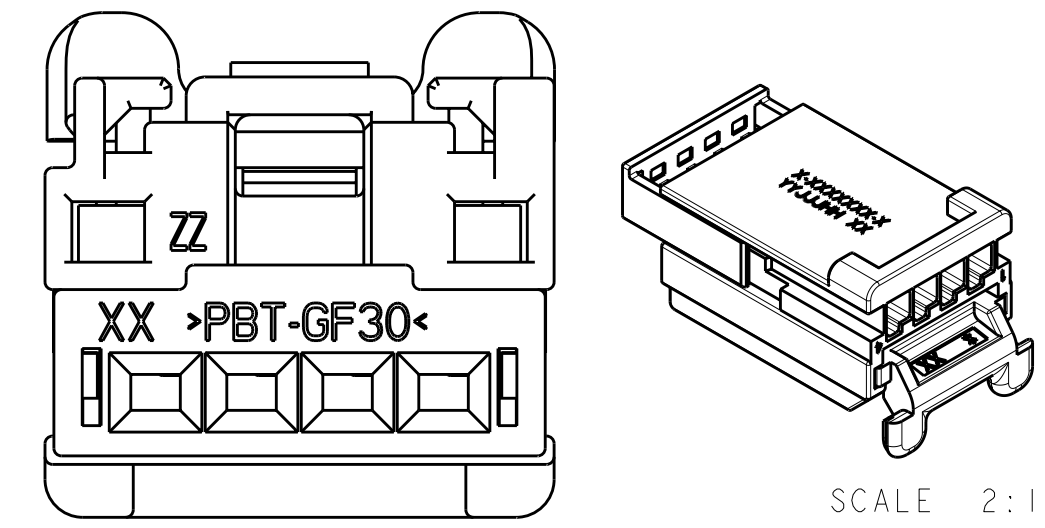

KEYING OPTIONS  
(SHOWN WITH CPA)

KEYING OPTION: A

SCALE 2:1

KEYING OPTION: B

SCALE 2:1

KEYING OPTION: C

SCALE 2:1

KEYING OPTION: D

SCALE 2:1

LOC	DIST	REV	DATE	BY	APPD
FX	00				
		D	19AUG2011	DD	RL
		E	05APR2012	DD	RL
		E1	15MAY2012	DD	RL

- △ CIRCUIT IDENTIFICATION NUMBERS, LOCATED AS SHOWN.
- 2. SPACER AND CPA ARE SHIPPED IN PRE-ASSEMBLED POSITION.
- △ PART NUMBER, DATE CODE AND WORK CENTER LOCATION .
- △ CAVITY ID.
- △ MATERIAL IDENTIFICATION.
- 6. PACKING: CONNECTOR ASSEMBLIES BULK PACKAGED IN CARDBOARD BOX.
- △ OPTIONAL SLOTS FOR MOLD CONSTRUCTION.
- △ 45° LEAD IN ANGLE OPTIONAL TYPICAL FOR ALL KEYS.

THIS DRAWING IS A CONTROLLED DOCUMENT. DWG: R. VESTAL 13DEC2006  
CHK: D. STRAUSSER 13DEC2006  
APPD: D. STRAUSSER 13DEC2006

**STE** TE Connectivity

NAME: 1X4 POSITION, GET FEMALE CONNECTOR UNSEALED ASSEMBLY

SIZE: A100779 CAGE CODE: 1456983

MATERIAL: SEE TABLE FINISH: - WEIGHT: -

CUSTOMER DRAWING SCALE: 5:1 SHEET: 1 OF 1 REV: E1