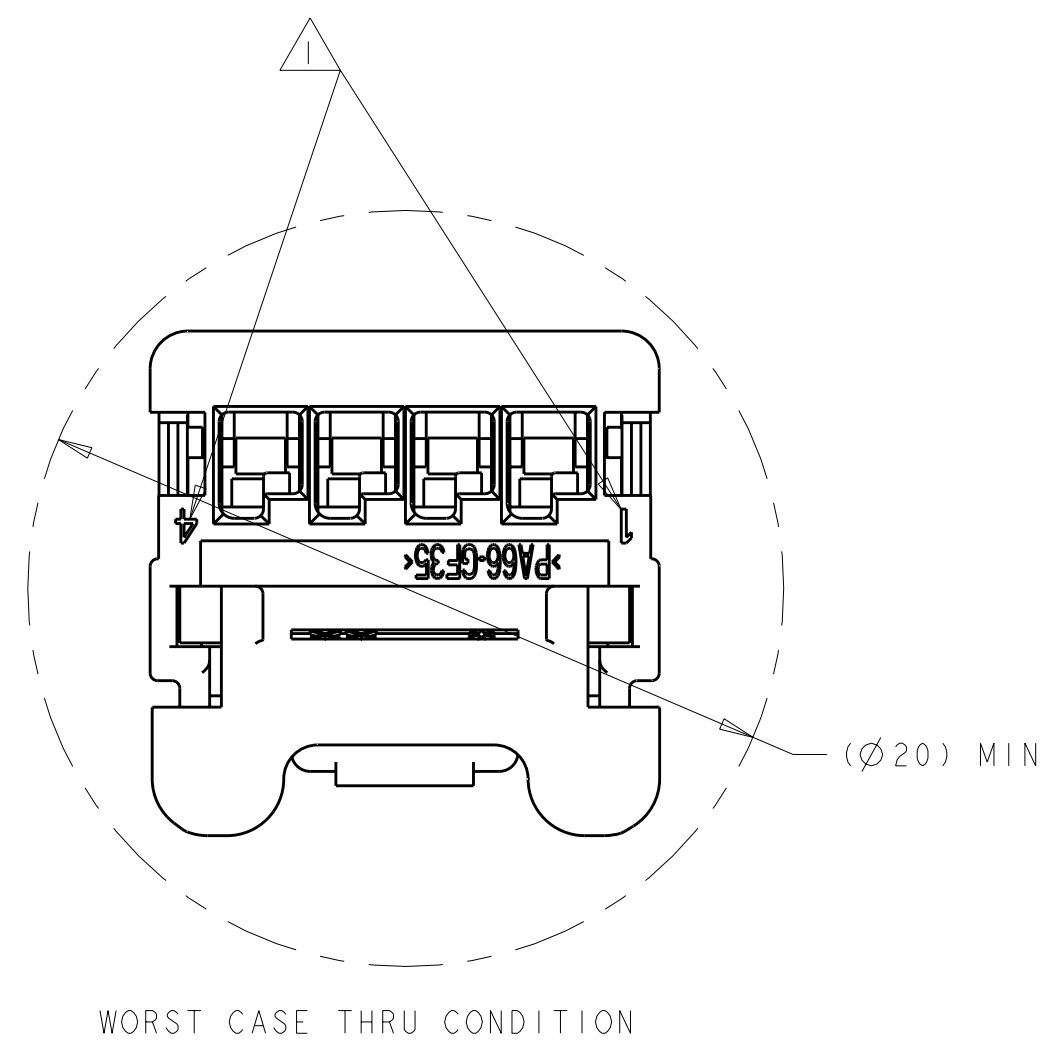

SCALE 2:1

LOC	DIST	REV	DATE	BY	APPD
FX	00				
		D	19AUG2011	DD	RL
		E	05APR2012	DD	RL
		E1	15MAY2012	DD	RL

- △ CIRCUIT IDENTIFICATION NUMBERS, LOCATED AS SHOWN.
- 2. SPACER AND CPA ARE SHIPPED IN PRE-ASSEMBLED POSITION.
- △ PART NUMBER, DATE CODE AND WORK CENTER LOCATION .
- △ CAVITY ID.
- △ MATERIAL IDENTIFICATION.
- 6. PACKING: CONNECTOR ASSEMBLIES BULK PACKAGED IN CARDBOARD BOX.
- △ OPTIONAL SLOTS FOR MOLD CONSTRUCTION.
- △ 45° LEAD IN ANGLE OPTIONAL TYPICAL FOR ALL KEYS.

ITEM NO	QTY REQ'D PER ASSY	DESCRIPTION	MATERIAL	COLOR
3		CPA	>PBT-GF20<	RED
2		SPACER	>PBT-GF30<	RED
1		HOUSING; KEY D	>PA66-GF35<	BLACK
1		HOUSING; KEY C	>PA66-GF35<	BLACK
1		HOUSING; KEY B	>PA66-GF35<	BLACK
1		HOUSING; KEY A	>PA66-GF35<	BLACK

THIS DRAWING IS A CONTROLLED DOCUMENT. DWG: R. VESTAL 13DEC2006  
CHK: D. STRAUSSER 13DEC2006  
APPD: D. STRAUSSER 13DEC2006

**STE** TE Connectivity

NAME: 1X4 POSITION, GET FEMALE CONNECTOR UNSEALED ASSEMBLY

SIZE: A100779 CAGE CODE: 1456983

MATERIAL: SEE TABLE FINISH: - WEIGHT: -

CUSTOMER DRAWING SCALE: 5:1 SHEET: 1 OF 1 REV: E1