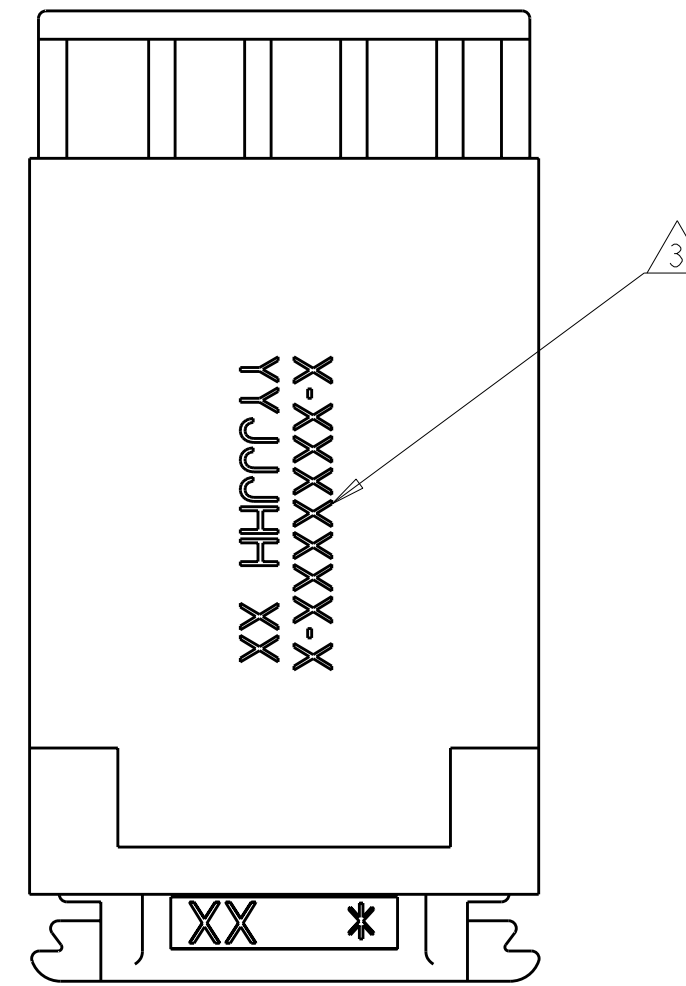

KEYING OPTIONS  
(SHOWN WITH CPA)

KEYING OPTION: A

SCALE 2:1

KEYING OPTION: B

SCALE 2:1

KEYING OPTION: C

SCALE 2:1

KEYING OPTION: D

SCALE 2:1

LOC	DIST	REV	DATE	BY	APPD
FX	00				
		D	19AUG2011	DD	RL
		E	05APR2012	DD	RL
		E1	15MAY2012	DD	RL

- △ CIRCUIT IDENTIFICATION NUMBERS, LOCATED AS SHOWN.
- 2. SPACER AND CPA ARE SHIPPED IN PRE-ASSEMBLED POSITION.
- △ PART NUMBER, DATE CODE AND WORK CENTER LOCATION .
- △ CAVITY ID.
- △ MATERIAL IDENTIFICATION.
- 6. PACKING: CONNECTOR ASSEMBLIES BULK PACKAGED IN CARDBOARD BOX.
- △ OPTIONAL SLOTS FOR MOLD CONSTRUCTION.
- △ 45° LEAD IN ANGLE OPTIONAL TYPICAL FOR ALL KEYS.

THIS DRAWING IS A CONTROLLED DOCUMENT. DWG: R. VESTAL 13DEC2006  
CHK: D. STRAUSSER 13DEC2006  
APPD: D. STRAUSSER 13DEC2006

**STE** TE Connectivity

NAME: 1X4 POSITION, GET FEMALE CONNECTOR UNSEALED ASSEMBLY

SIZE: A100779 CAGE CODE: 1456983

MATERIAL: SEE TABLE FINISH: - WEIGHT: -

CUSTOMER DRAWING SCALE: 5:1 SHEET: 1 OF 1 REV: E1