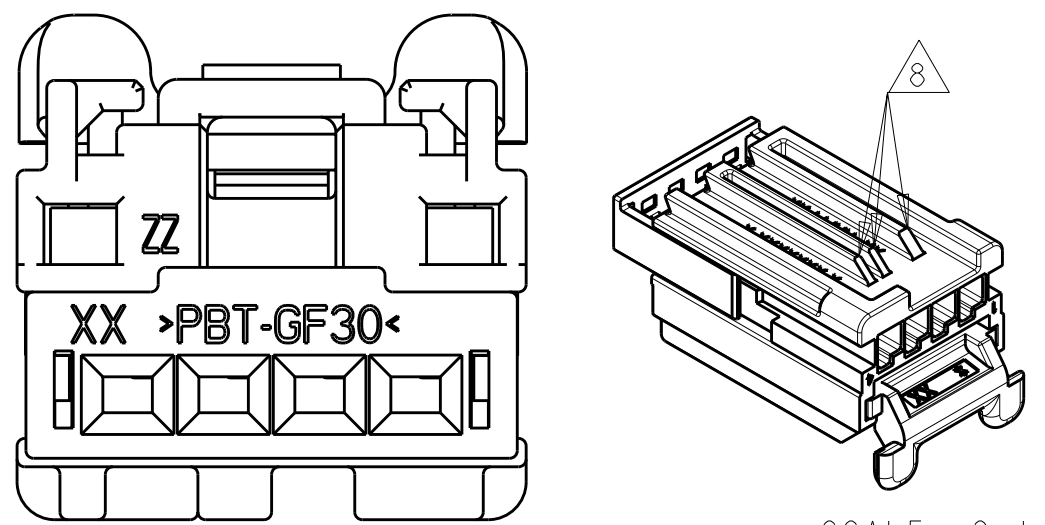

KEYING OPTIONS  
(SHOWN WITH CPA)

KEYING OPTION: A

SCALE 2:1

KEYING OPTION: B

SCALE 2:1

KEYING OPTION: C

SCALE 2:1

KEYING OPTION: D

SCALE 2:1

LOC	DIST	REV	DATE	BY	APPD
FX	00				
		D	19AUG2011	DD	RL
		E	05APR2012	DD	RL
		E1	15MAY2012	DD	RL

- △ CIRCUIT IDENTIFICATION NUMBERS, LOCATED AS SHOWN.
- 2. SPACER AND CPA ARE SHIPPED IN PRE-ASSEMBLED POSITION.
- △ PART NUMBER, DATE CODE AND WORK CENTER LOCATION .
- △ CAVITY ID.
- △ MATERIAL IDENTIFICATION.
- 6. PACKING: CONNECTOR ASSEMBLIES BULK PACKAGED IN CARDBOARD BOX.
- △ OPTIONAL SLOTS FOR MOLD CONSTRUCTION.
- △ 45° LEAD IN ANGLE OPTIONAL TYPICAL FOR ALL KEYS.

ITEM NO	QTY REQ'D PER ASSY	DESCRIPTION	MATERIAL	COLOR
3		CPA	>PBT-GF20<	RED
2		SPACER	>PBT-GF30<	RED
1		HOUSING; KEY D	>PA66-GF35<	BLACK
1		HOUSING; KEY C	>PA66-GF35<	BLACK
1		HOUSING; KEY B	>PA66-GF35<	BLACK
1		HOUSING; KEY A	>PA66-GF35<	BLACK

SIZE: A100779 CAGE CODE: 1456983

MATERIAL: SEE TABLE FINISH: - WEIGHT: -

CUSTOMER DRAWING SCALE: 5:1 SHEET: 1 OF 1 REV: E1