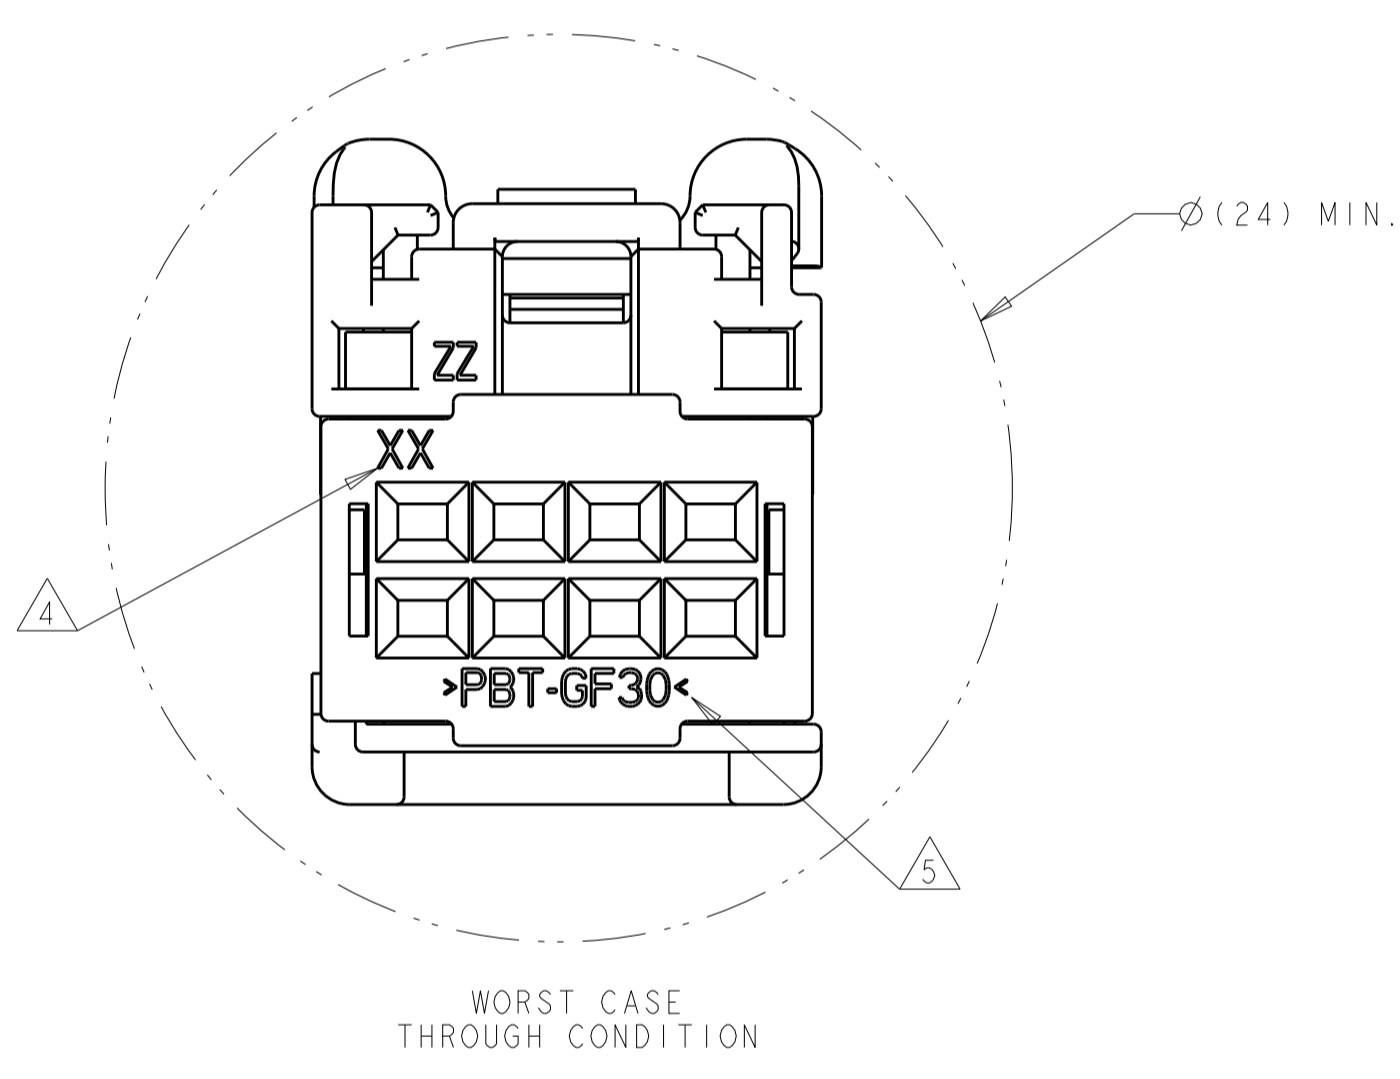

REVISIONS					
P.	LTN	DESCRIPTION	DATE	DWN	APVD
D1		REVISED PER ECO-12-003443	24FEB2012	DD	RL
D2		REVISED PER ECO-13-019739	06JAN2014	DD	RL
D3		REVISED PER ECO-14-014459	09OCT2014	DD	RL

- 1. CIRCUIT IDENTIFICATION NUMBERS LOCATED AS SHOWN.
- 2. SPACER AND CPA ARE SHIPPED IN PRE-ASSEMBLED POSITION.
- 3. PART NUMBER AND DATE CODE.
- 4. CAVITY ID.
- 5. MATERIAL SPECIFICATION.
- 6. PACKING: CONNECTOR ASSEMBLIES BULK PACKED IN CARDBOARD BOX.

PARTS LIST

THIS DRAWING IS A CONTROLLED DOCUMENT.

DWN: R. VESTAL 14DEC2006  
 CHK: D. STRAUSSER 14DEC2006  
 APVD: D. STRAUSSER 14DEC2006

NAME: 2X4 POSITION, GET, FEMALE CONNECTOR, ASSEMBLY

SIZE: A1 00779 C=1456987

SCALE: 5:1 SHEET 1 OF 1 REV: D3

TE Connectivity