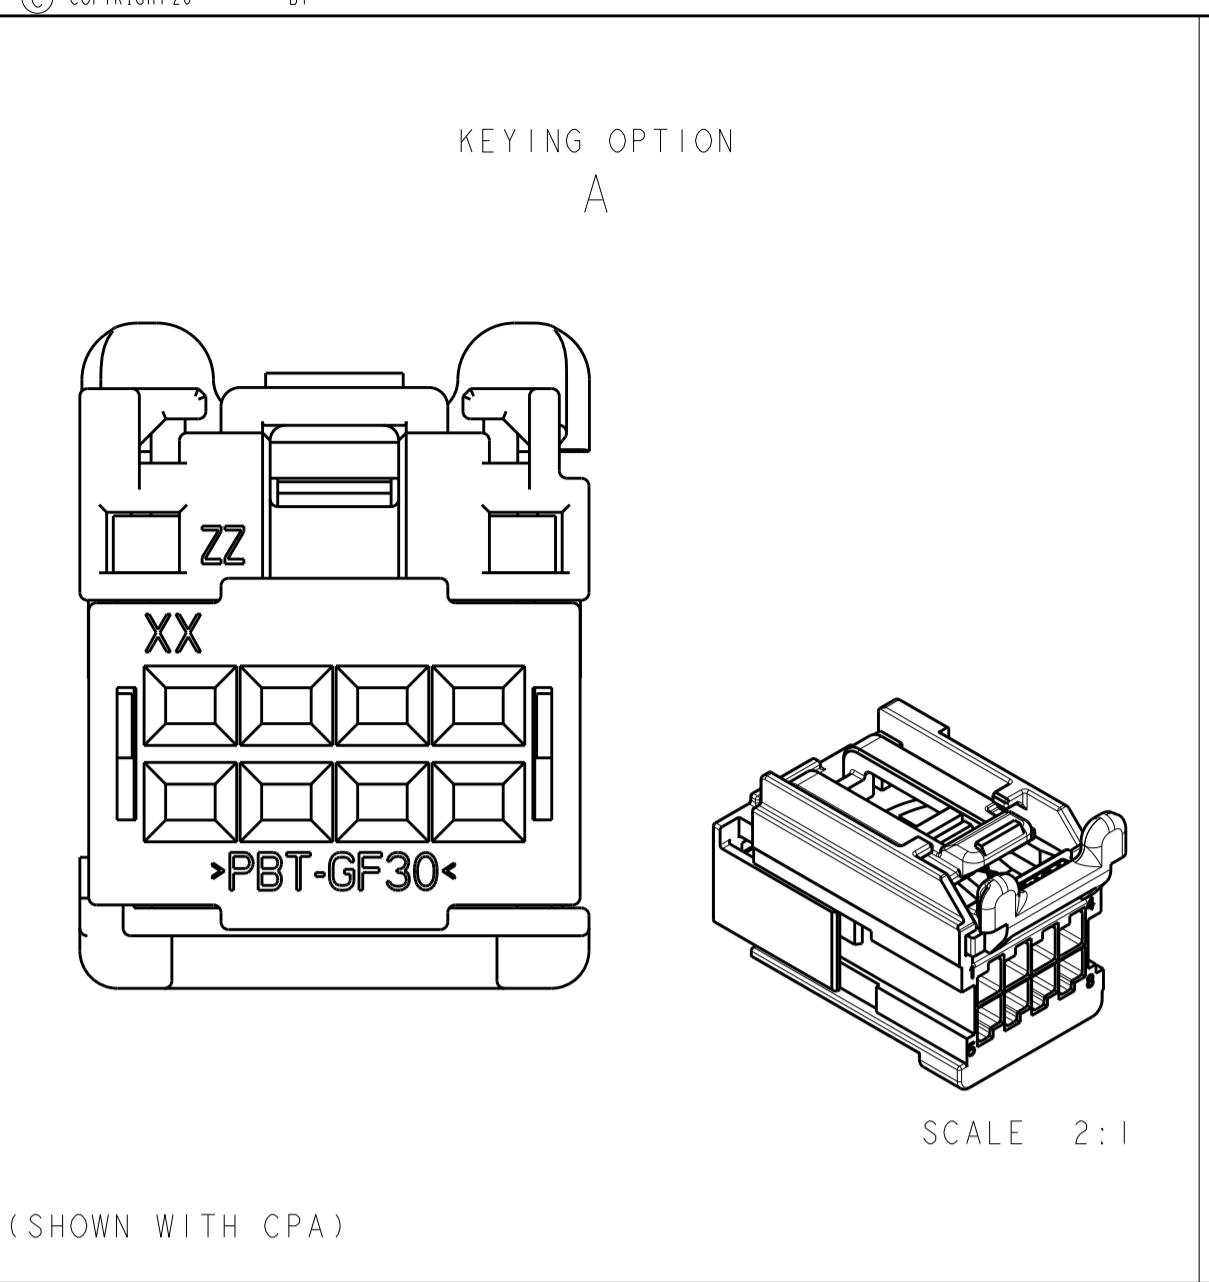

REVISIONS					
P.	LTN	DESCRIPTION	DATE	DWN	APVD
D1		REVISED PER ECO-12-003443	24FEB2012	DD	RL
D2		REVISED PER ECO-13-019739	06JAN2014	DD	RL
D3		REVISED PER ECO-14-014459	09OCT2014	DD	RL

- 1. CIRCUIT IDENTIFICATION NUMBERS LOCATED AS SHOWN.
- 2. SPACER AND CPA ARE SHIPPED IN PRE-ASSEMBLED POSITION.
- 3. PART NUMBER AND DATE CODE.
- 4. CAVITY ID.
- 5. MATERIAL SPECIFICATION.
- 6. PACKING: CONNECTOR ASSEMBLIES BULK PACKED IN CARDBOARD BOX.

ITEM NO	DESCRIPTION	MATERIAL	COLOR	QTY REQ'D PER ASSY	REVISION OF EACH ASSY NO (WHEN BLANK, USE DWG REVISION)	WEIGHT OF EACH ASSY NO (g)
1	CPA	>PBT-GF20<	RED	3		
2	SPACER	>PBT-GF30<	RED	2		
1	HOUSING; KEY E	>PA66-GF35<	BLACK	1		
1	HOUSING; KEY D	>PA66-GF35<	BLACK	1		
1	HOUSING; KEY C	>PA66-GF35<	BLACK	1		
1	HOUSING; KEY A	>PA66-GF35<	BLACK	1		
	ASSEMBLY PN					

PARTS LIST

THIS DRAWING IS A CONTROLLED DOCUMENT.

DWN: R. VESTAL 14DEC2006  
 CHK: D. STRAUSSER 14DEC2006  
 APVD: D. STRAUSSER 14DEC2006

NAME: 2X4 POSITION, GET, FEMALE CONNECTOR, ASSEMBLY

SIZE: A1 00779 C=1456987

SCALE: 5:1 SHEET 1 OF 1 REV: D3

TE Connectivity