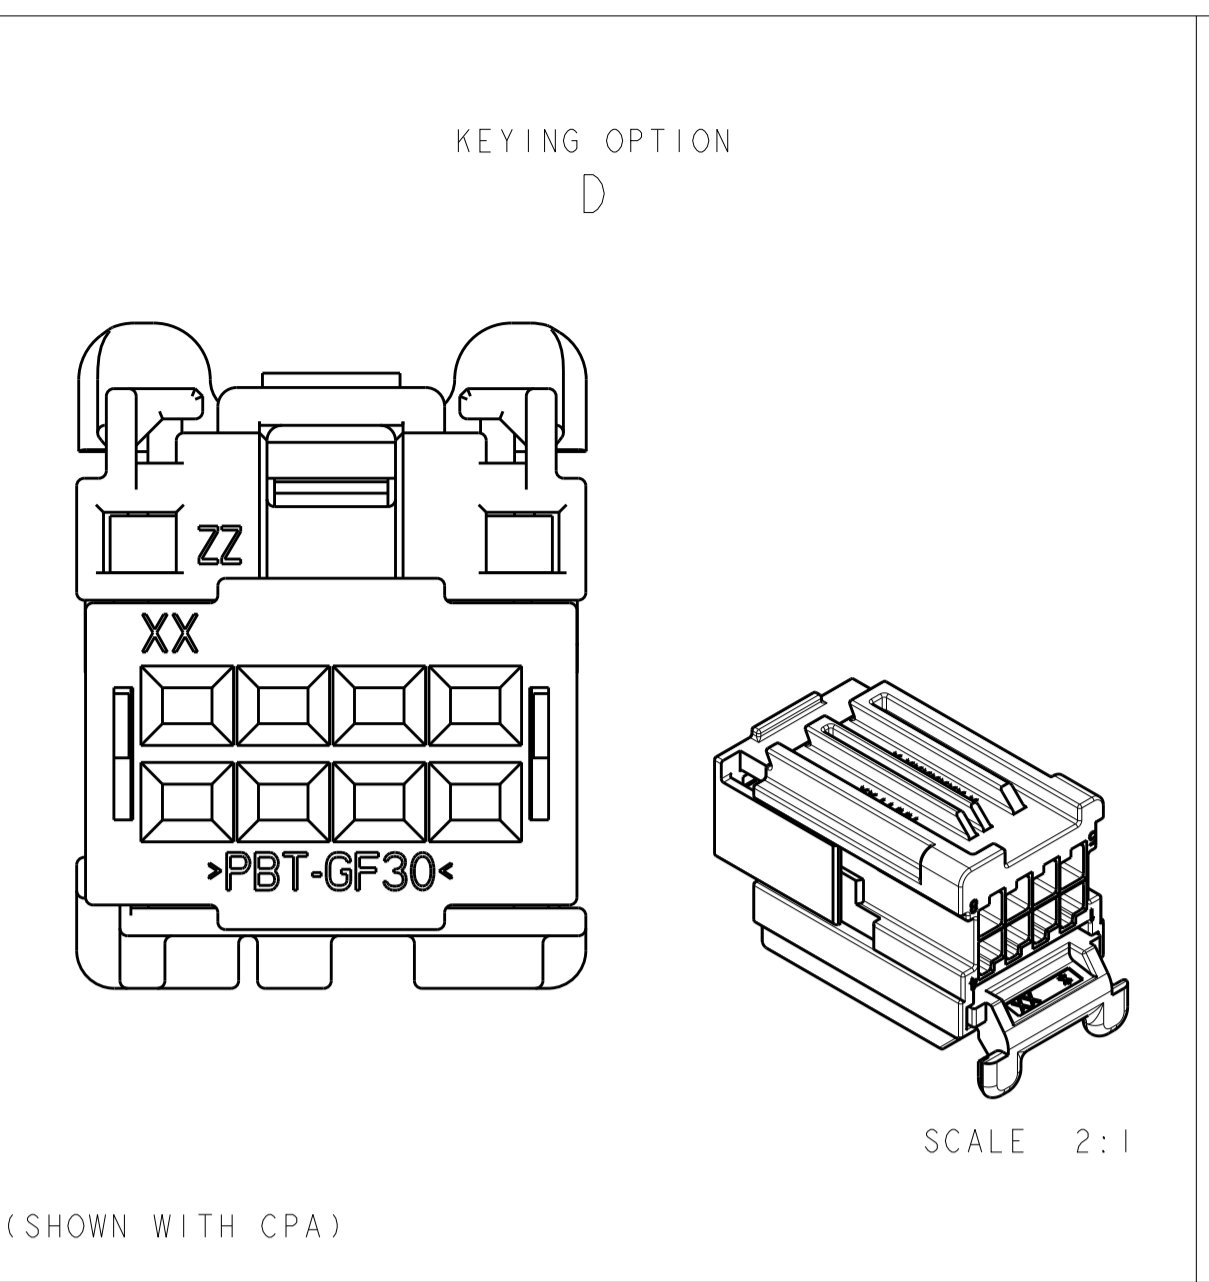

REVISIONS					
P.	LTN	DESCRIPTION	DATE	DWN	APVD
D1		REVISED PER ECO-12-003443	24FEB2012	DD	RL
D2		REVISED PER ECO-13-019739	06JAN2014	DD	RL
D3		REVISED PER ECO-14-014459	09OCT2014	DD	RL

- 1. CIRCUIT IDENTIFICATION NUMBERS LOCATED AS SHOWN.
- 2. SPACER AND CPA ARE SHIPPED IN PRE-ASSEMBLED POSITION.
- 3. PART NUMBER AND DATE CODE.
- 4. CAVITY ID.
- 5. MATERIAL SPECIFICATION.
- 6. PACKING: CONNECTOR ASSEMBLIES BULK PACKED IN CARDBOARD BOX.

ITEM NO	DESCRIPTION	MATERIAL	COLOR	QTY REQ'D PER ASSY	REVISION OF EACH ASSY NO (WHEN BLANK, USE DWG REVISION)	WEIGHT OF EACH ASSY NO (g)
1	CPA	>PBT-GF20<	RED	3		
2	SPACER	>PBT-GF30<	RED	2		
1	HOUSING; KEY E	>PA66-GF35<	BLACK	1		
1	HOUSING; KEY D	>PA66-GF35<	BLACK	1		
1	HOUSING; KEY C	>PA66-GF35<	BLACK	1		
1	HOUSING; KEY A	>PA66-GF35<	BLACK	1		
	ASSEMBLY PN					

PARTS LIST

THIS DRAWING IS A CONTROLLED DOCUMENT.

DWN: R. VESTAL 14DEC2006  
 CHK: D. STRAUSSER 14DEC2006  
 APVD: D. STRAUSSER 14DEC2006

NAME: 2X4 POSITION, GET, FEMALE CONNECTOR, ASSEMBLY

SIZE: A1 00779 C=1456987

SCALE: 5:1 SHEET 1 OF 1 REV: D3

TE Connectivity