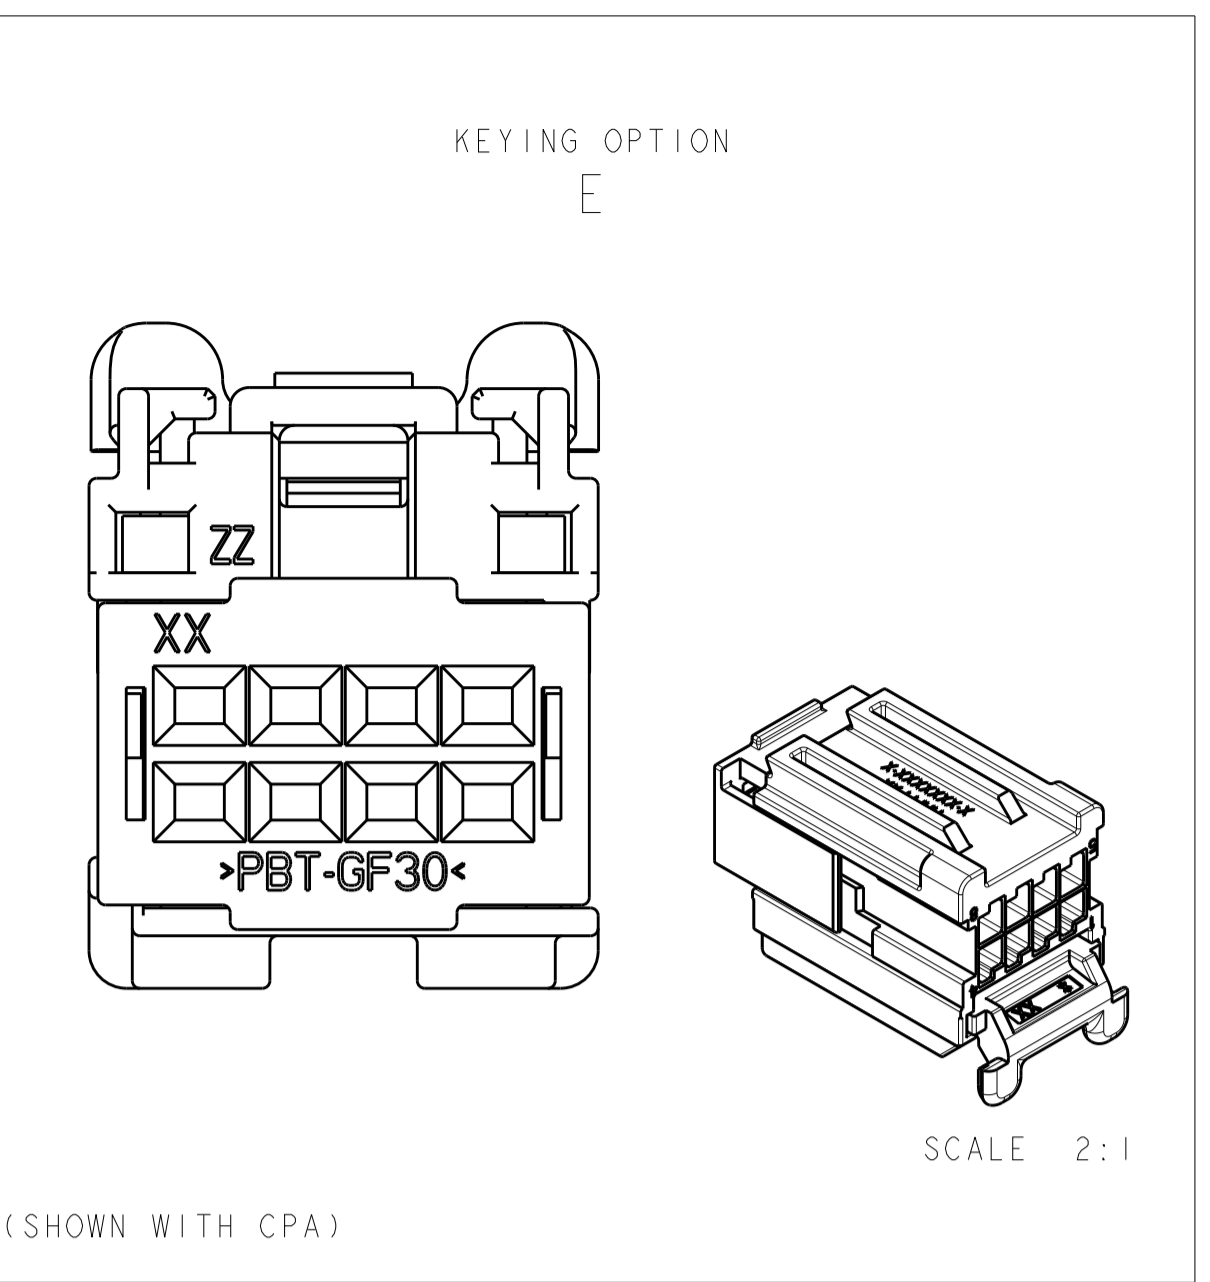

REVISIONS					
P.	LTN	DESCRIPTION	DATE	DWN	APVD
D1		REVISED PER ECO-12-003443	24FEB2012	DD	RL
D2		REVISED PER ECO-13-019739	06JAN2014	DD	RL
D3		REVISED PER ECO-14-014459	09OCT2014	DD	RL

- 1. CIRCUIT IDENTIFICATION NUMBERS LOCATED AS SHOWN.
- 2. SPACER AND CPA ARE SHIPPED IN PRE-ASSEMBLED POSITION.
- 3. PART NUMBER AND DATE CODE.
- 4. CAVITY ID.
- 5. MATERIAL SPECIFICATION.
- 6. PACKING: CONNECTOR ASSEMBLIES BULK PACKED IN CARDBOARD BOX.

ITEM NO	DESCRIPTION	MATERIAL	COLOR	QTY REQ'D PER ASSY	REVISION OF EACH ASSY NO (WHEN BLANK, USE DWG REVISION)	WEIGHT OF EACH ASSY NO (g)
1	CPA	>PBT-GF20<	RED	3		
2	SPACER	>PBT-GF30<	RED	2		
1	HOUSING; KEY E	>PA66-GF35<	BLACK	1		
1	HOUSING; KEY D	>PA66-GF35<	BLACK	1		
1	HOUSING; KEY C	>PA66-GF35<	BLACK	1		
1	HOUSING; KEY A	>PA66-GF35<	BLACK	1		
	ASSEMBLY PN					

PARTS LIST

THIS DRAWING IS A CONTROLLED DOCUMENT.

DWN: R. VESTAL 14DEC2006  
 CHK: D. STRAUSSER 14DEC2006  
 APVD: D. STRAUSSER 14DEC2006

NAME: 2X4 POSITION, GET, FEMALE CONNECTOR, ASSEMBLY

SIZE: A1 00779 C=1456987

SCALE: 5:1 SHEET 1 OF 1 REV: D3

TE Connectivity