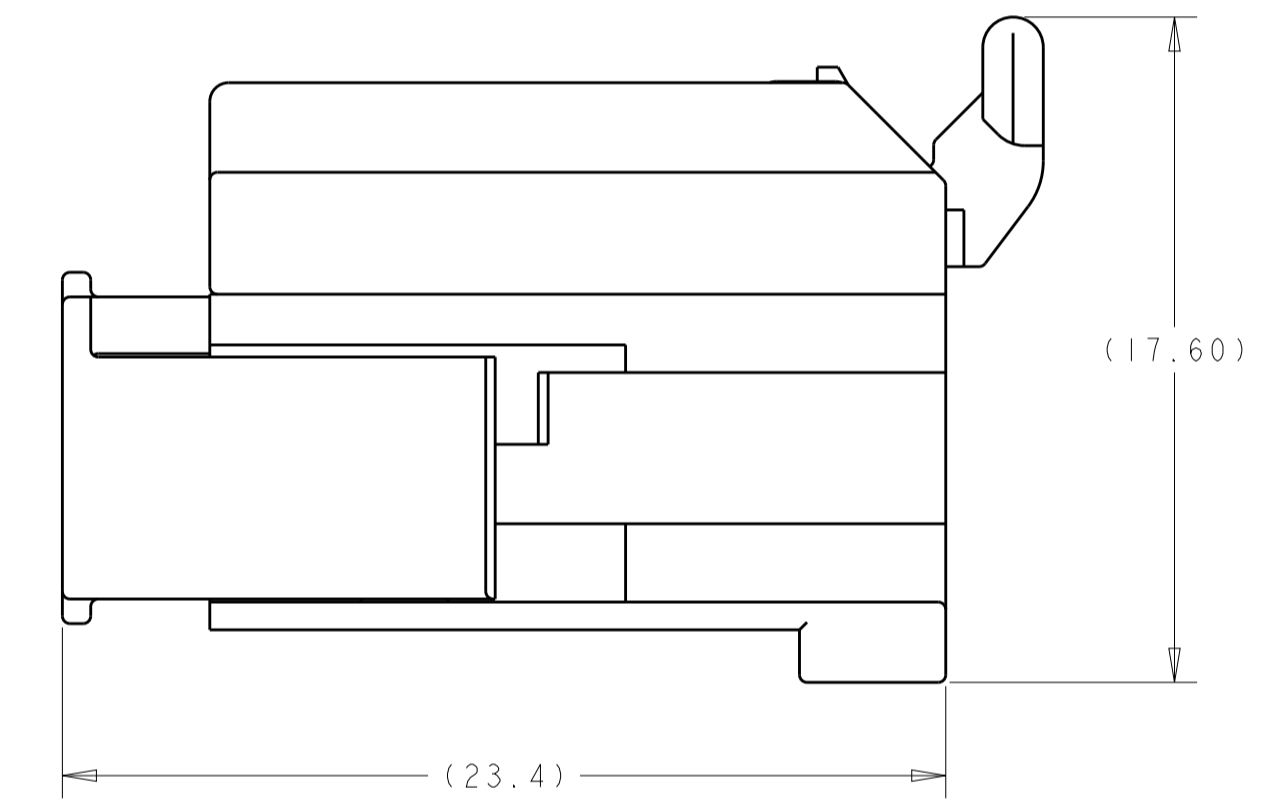

REVISIONS					
P.	LTN	DESCRIPTION	DATE	DWN	APVD
D1		REVISED PER ECO-12-003443	24FEB2012	DD	RL
D2		REVISED PER ECO-13-019739	06JAN2014	DD	RL
D3		REVISED PER ECO-14-014459	09OCT2014	DD	RL

- 1. CIRCUIT IDENTIFICATION NUMBERS LOCATED AS SHOWN.
- 2. SPACER AND CPA ARE SHIPPED IN PRE-ASSEMBLED POSITION.
- 3. PART NUMBER AND DATE CODE.
- 4. CAVITY ID.
- 5. MATERIAL SPECIFICATION.
- 6. PACKING: CONNECTOR ASSEMBLIES BULK PACKED IN CARDBOARD BOX.

ITEM NO	DESCRIPTION	MATERIAL	COLOR	QTY REQ'D PER ASSY	REVISION OF EACH ASSY NO (WHEN BLANK, USE DWG REVISION)	WEIGHT OF EACH ASSY NO (g)
1	CPA	>PBT-GF20<	RED	3		
2	SPACER	>PBT-GF30<	RED	2		
1	HOUSING; KEY E	>PA66-GF35<	BLACK	1		
1	HOUSING; KEY D	>PA66-GF35<	BLACK	1		
1	HOUSING; KEY C	>PA66-GF35<	BLACK	1		
1	HOUSING; KEY A	>PA66-GF35<	BLACK	1		
	ASSEMBLY PN					

PARTS LIST

THIS DRAWING IS A CONTROLLED DOCUMENT.

DWN: R. VESTAL 14DEC2006  
 CHK: D. STRAUSSER 14DEC2006  
 APVD: D. STRAUSSER 14DEC2006

NAME: 2X4 POSITION, GET, FEMALE CONNECTOR, ASSEMBLY

SIZE: A1 00779 C=1456987

SCALE: 5:1 SHEET 1 OF 1 REV: D3

TE Connectivity