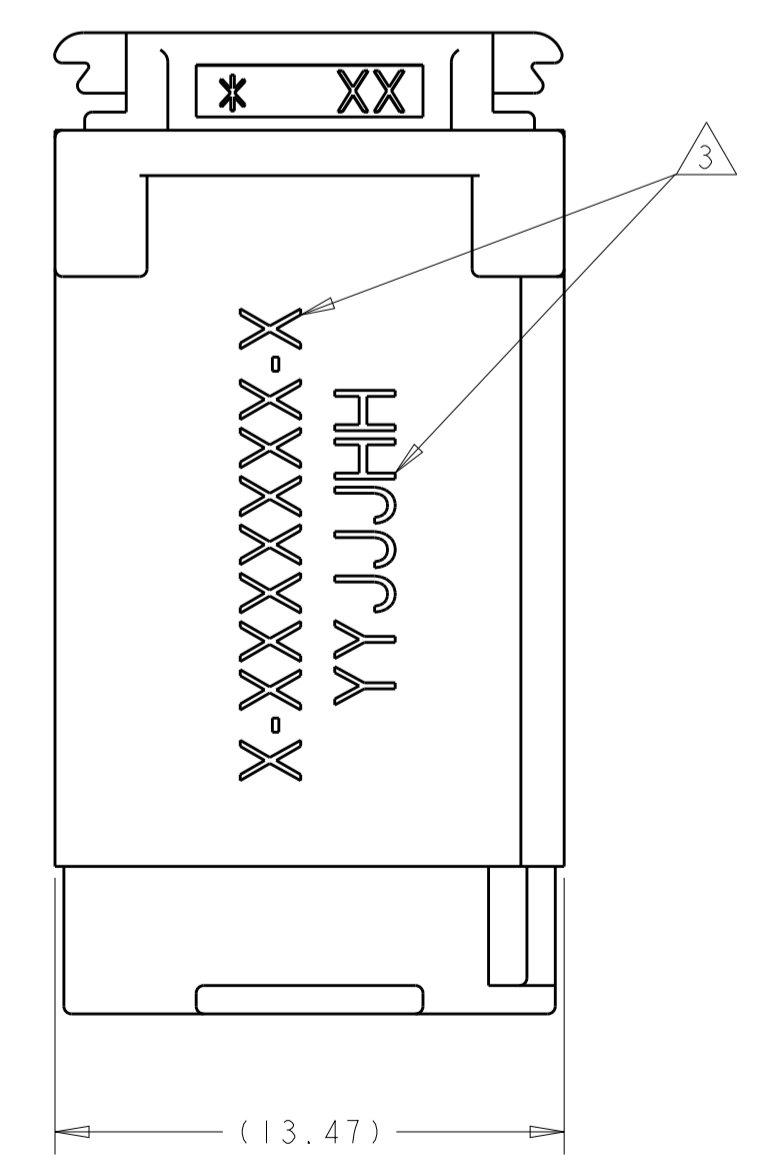

REVISIONS					
P.	LTN	DESCRIPTION	DATE	DWN	APVD
D1		REVISED PER ECO-12-003443	24FEB2012	DD	RL
D2		REVISED PER ECO-13-019739	06JAN2014	DD	RL
D3		REVISED PER ECO-14-014459	09OCT2014	DD	RL

- 1. CIRCUIT IDENTIFICATION NUMBERS LOCATED AS SHOWN.
- 2. SPACER AND CPA ARE SHIPPED IN PRE-ASSEMBLED POSITION.
- 3. PART NUMBER AND DATE CODE.
- 4. CAVITY ID.
- 5. MATERIAL SPECIFICATION.
- 6. PACKING: CONNECTOR ASSEMBLIES BULK PACKED IN CARDBOARD BOX.

ITEM NO	DESCRIPTION	MATERIAL	COLOR	QTY REQ'D PER ASSY	REVISION OF EACH ASSY NO (WHEN BLANK, USE DWG REVISION)	WEIGHT OF EACH ASSY NO (g)
1	CPA	>PBT-GF20<	RED	3		
2	SPACER	>PBT-GF30<	RED	2		
1	HOUSING; KEY E	>PA66-GF35<	BLACK	1		
1	HOUSING; KEY D	>PA66-GF35<	BLACK	1		
1	HOUSING; KEY C	>PA66-GF35<	BLACK	1		
1	HOUSING; KEY A	>PA66-GF35<	BLACK	1		
	ASSEMBLY PN					

PARTS LIST

THIS DRAWING IS A CONTROLLED DOCUMENT.

DWN: R. VESTAL 14DEC2006  
 CHK: D. STRAUSSER 14DEC2006  
 APVD: D. STRAUSSER 14DEC2006

NAME: 2X4 POSITION, GET, FEMALE CONNECTOR, ASSEMBLY

SIZE: A1 00779 C=1456987

SCALE: 5:1 SHEET 1 OF 1 REV: D3

TE Connectivity