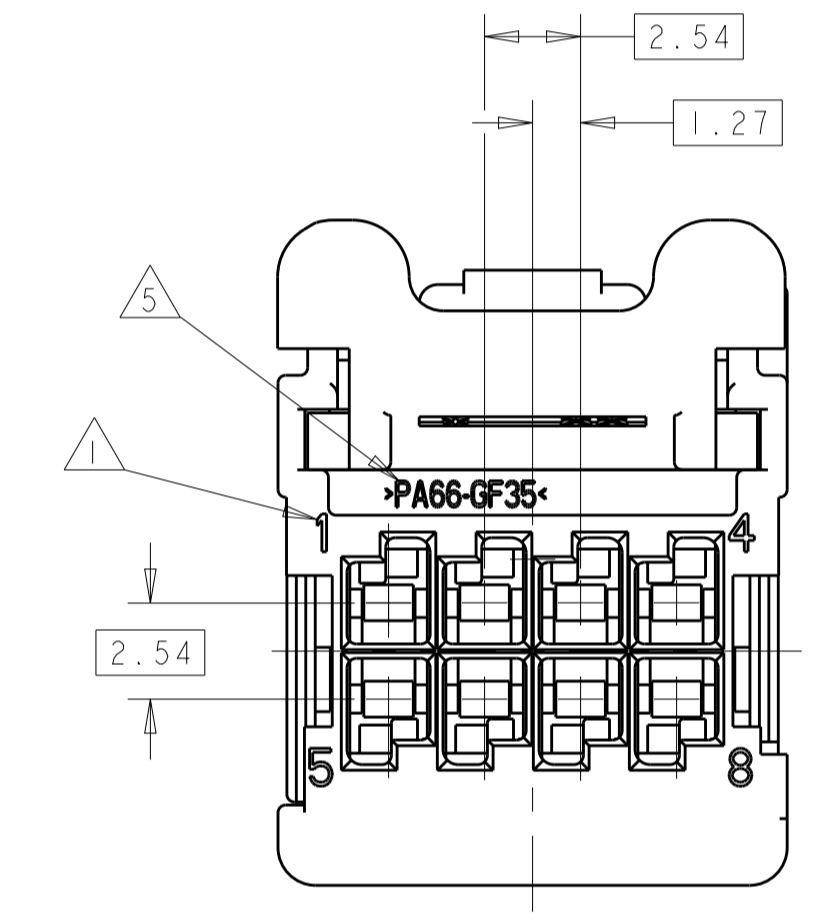

REVISIONS					
P.	LTN	DESCRIPTION	DATE	DWN	APVD
D1		REVISED PER ECO-12-003443	24FEB2012	DD	RL
D2		REVISED PER ECO-13-019739	06JAN2014	DD	RL
D3		REVISED PER ECO-14-014459	09OCT2014	DD	RL

- 1. CIRCUIT IDENTIFICATION NUMBERS LOCATED AS SHOWN.
- 2. SPACER AND CPA ARE SHIPPED IN PRE-ASSEMBLED POSITION.
- 3. PART NUMBER AND DATE CODE.
- 4. CAVITY ID.
- 5. MATERIAL SPECIFICATION.
- 6. PACKING: CONNECTOR ASSEMBLIES BULK PACKED IN CARDBOARD BOX.

ITEM NO	DESCRIPTION	MATERIAL	COLOR	QTY REQ'D PER ASSY	REVISION OF EACH ASSY NO (WHEN BLANK, USE DWG REVISION)	WEIGHT OF EACH ASSY NO (g)
1	CPA	>PBT-GF20<	RED	3		
2	SPACER	>PBT-GF30<	RED	2		
1	HOUSING; KEY E	>PA66-GF35<	BLACK	1		
1	HOUSING; KEY D	>PA66-GF35<	BLACK	1		
1	HOUSING; KEY C	>PA66-GF35<	BLACK	1		
1	HOUSING; KEY A	>PA66-GF35<	BLACK	1		
	ASSEMBLY PN					

PARTS LIST

THIS DRAWING IS A CONTROLLED DOCUMENT.

DWN: R. VESTAL 14DEC2006  
 CHK: D. STRAUSSER 14DEC2006  
 APVD: D. STRAUSSER 14DEC2006

NAME: 2X4 POSITION, GET, FEMALE CONNECTOR, ASSEMBLY

SIZE: A1 00779 C=1456987

SCALE: 5:1 SHEET 1 OF 1 REV: D3

TE Connectivity