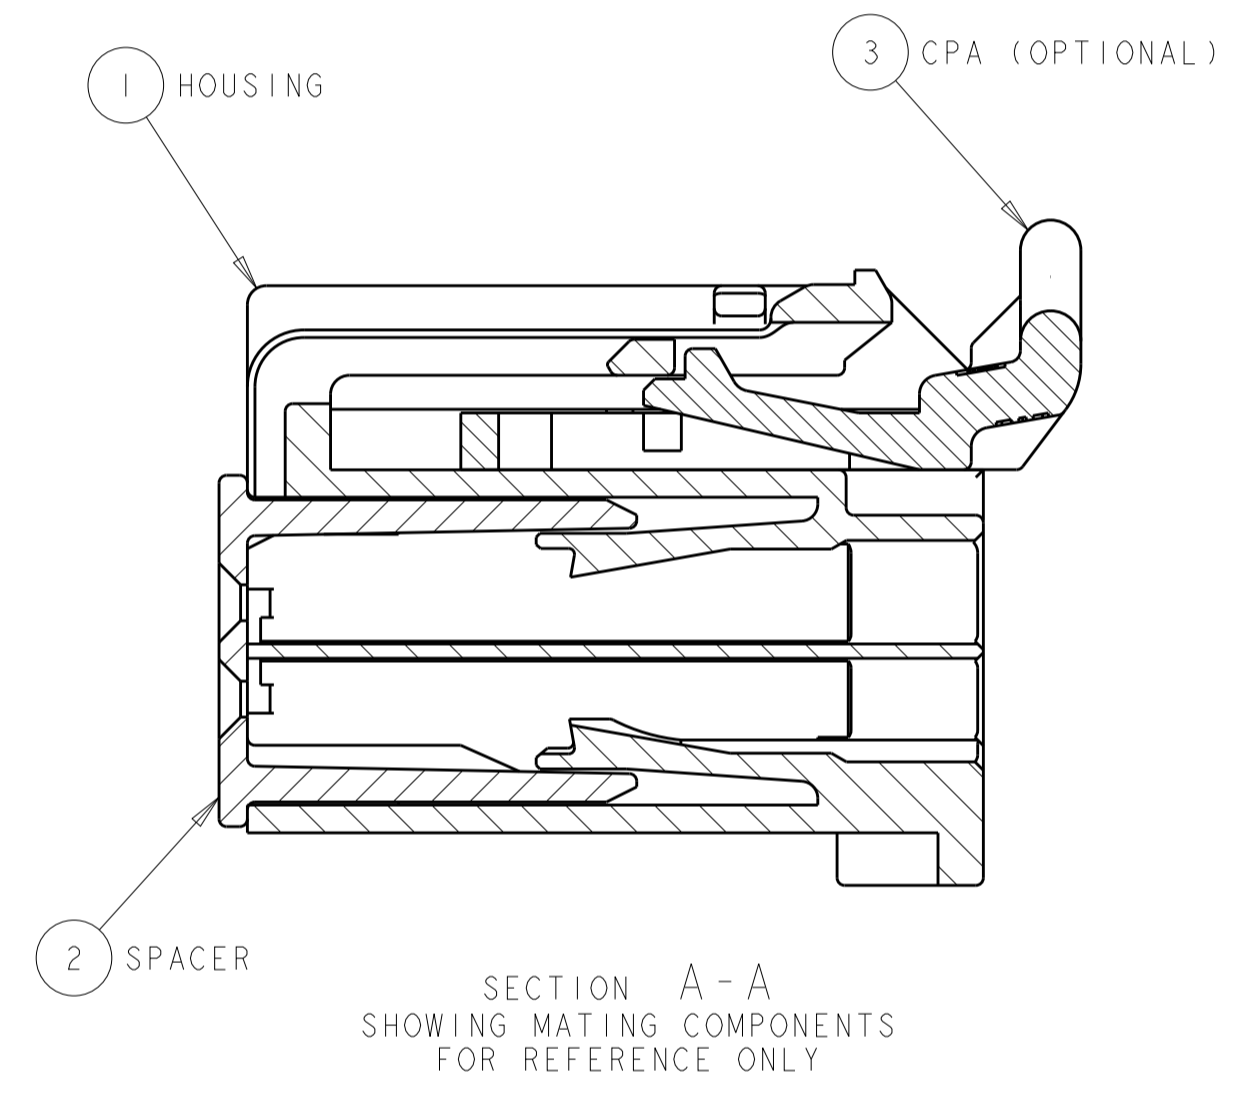

REVISIONS					
P.	LTN	DESCRIPTION	DATE	DWN	APVD
D1		REVISED PER ECO-12-003443	24FEB2012	DD	RL
D2		REVISED PER ECO-13-019739	06JAN2014	DD	RL
D3		REVISED PER ECO-14-014459	09OCT2014	DD	RL

1. CIRCUIT IDENTIFICATION NUMBERS LOCATED AS SHOWN.
2. SPACER AND CPA ARE SHIPPED IN PRE-ASSEMBLED POSITION.
3. PART NUMBER AND DATE CODE.
4. CAVITY ID.
5. MATERIAL SPECIFICATION.
6. PACKING: CONNECTOR ASSEMBLIES BULK PACKED IN CARDBOARD BOX.

ITEM NO	DESCRIPTION	MATERIAL	COLOR	QTY REQ'D PER ASSY	REVISION OF EACH ASSY NO (WHEN BLANK, USE DWG REVISION)	WEIGHT OF EACH ASSY NO (g)
1	CPA	>PBT-GF20<	RED	3		
2	SPACER	>PBT-GF30<	RED	2		
1	HOUSING; KEY E	>PA66-GF35<	BLACK	1		
1	HOUSING; KEY D	>PA66-GF35<	BLACK	1		
1	HOUSING; KEY C	>PA66-GF35<	BLACK	1		
1	HOUSING; KEY A	>PA66-GF35<	BLACK	1		
	ASSEMBLY PN					

PARTS LIST

THIS DRAWING IS A CONTROLLED DOCUMENT.

DWN: R. VESTAL 14DEC2006
CHK: D. STRAUSSER 14DEC2006
APVD: D. STRAUSSER 14DEC2006

NAME: 2X4 POSITION, GET, FEMALE CONNECTOR, ASSEMBLY

SIZE: A1 00779 C=1456987

SCALE: 5:1 SHEET 1 OF 1 REV: D3

TE Connectivity