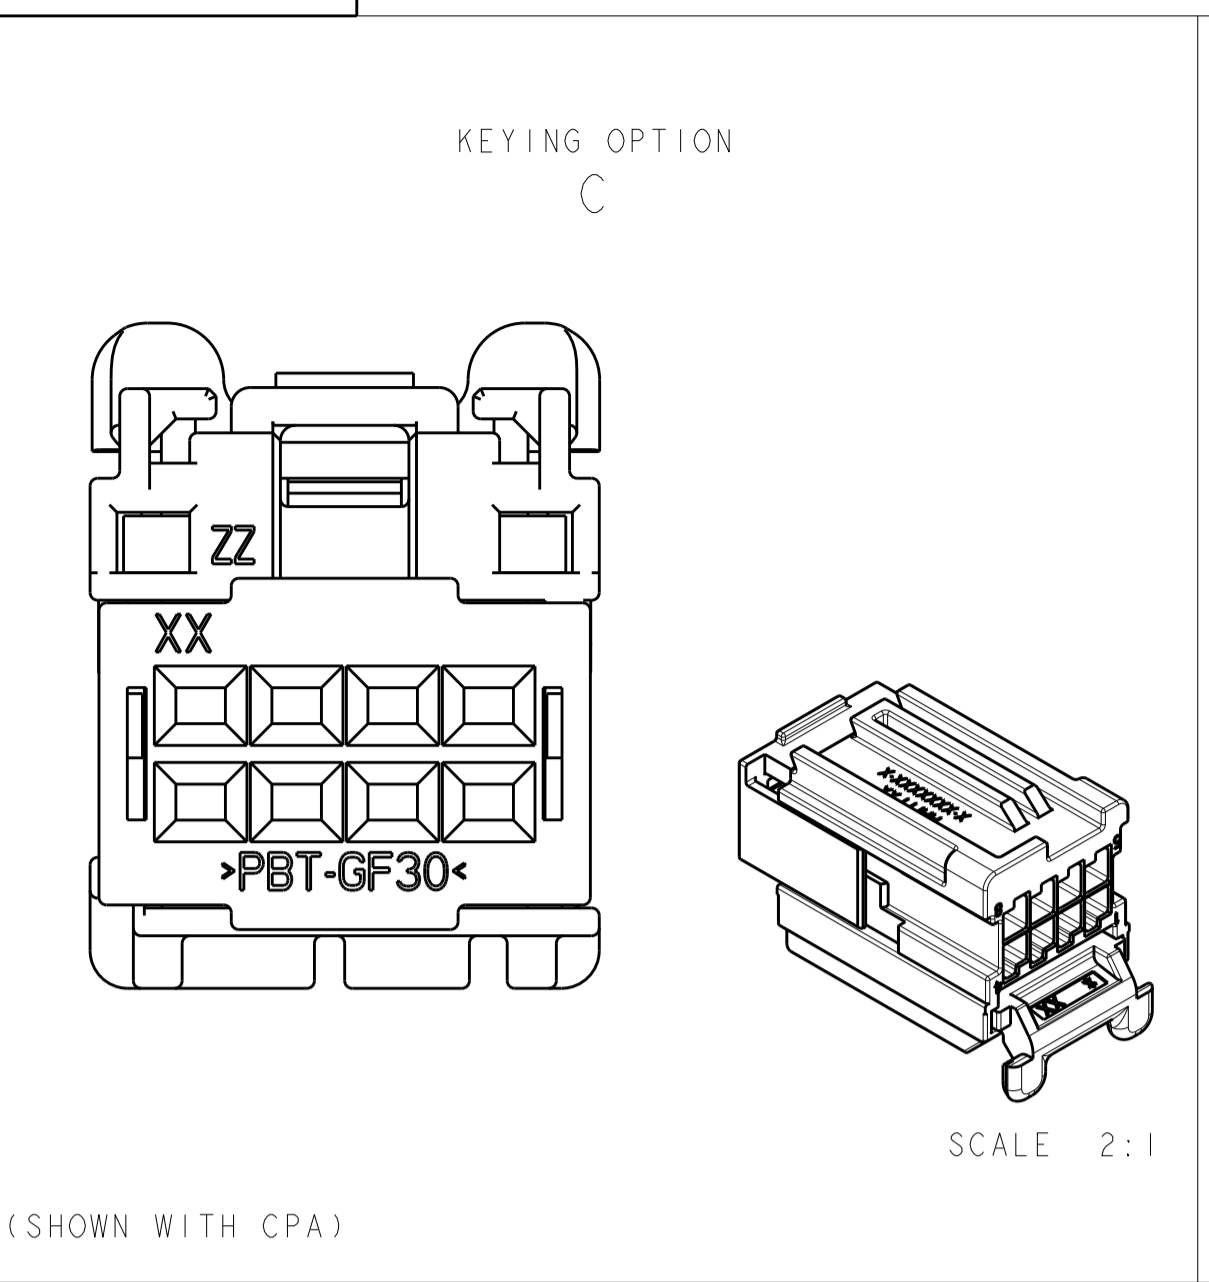

REVISIONS					
P.	LTN	DESCRIPTION	DATE	DWN	APVD
D1		REVISED PER ECO-12-003443	24FEB2012	DD	RL
D2		REVISED PER ECO-13-019739	06JAN2014	DD	RL
D3		REVISED PER ECO-14-014459	09OCT2014	DD	RL

- 1. CIRCUIT IDENTIFICATION NUMBERS LOCATED AS SHOWN.
- 2. SPACER AND CPA ARE SHIPPED IN PRE-ASSEMBLED POSITION.
- 3. PART NUMBER AND DATE CODE.
- 4. CAVITY ID.
- 5. MATERIAL SPECIFICATION.
- 6. PACKING: CONNECTOR ASSEMBLIES BULK PACKED IN CARDBOARD BOX.

ITEM NO	DESCRIPTION	MATERIAL	COLOR	QTY REQ'D PER ASSY	REVISION OF EACH ASSY NO (WHEN BLANK, USE DWG REVISION)	WEIGHT OF EACH ASSY NO (g)
1	CPA	>PBT-GF20<	RED	3		
2	SPACER	>PBT-GF30<	RED	2		
1	HOUSING; KEY E	>PA66-GF35<	BLACK	1		
1	HOUSING; KEY D	>PA66-GF35<	BLACK	1		
1	HOUSING; KEY C	>PA66-GF35<	BLACK	1		
1	HOUSING; KEY A	>PA66-GF35<	BLACK	1		
	ASSEMBLY PN					

PARTS LIST

THIS DRAWING IS A CONTROLLED DOCUMENT.

DWN: R. VESTAL 14DEC2006  
 CHK: D. STRAUSSER 14DEC2006  
 APVD: D. STRAUSSER 14DEC2006

NAME: 2X4 POSITION, GET, FEMALE CONNECTOR, ASSEMBLY

SIZE: A1 00779 C=1456987

SCALE: 5:1 SHEET 1 OF 1 REV: D3

TE Connectivity