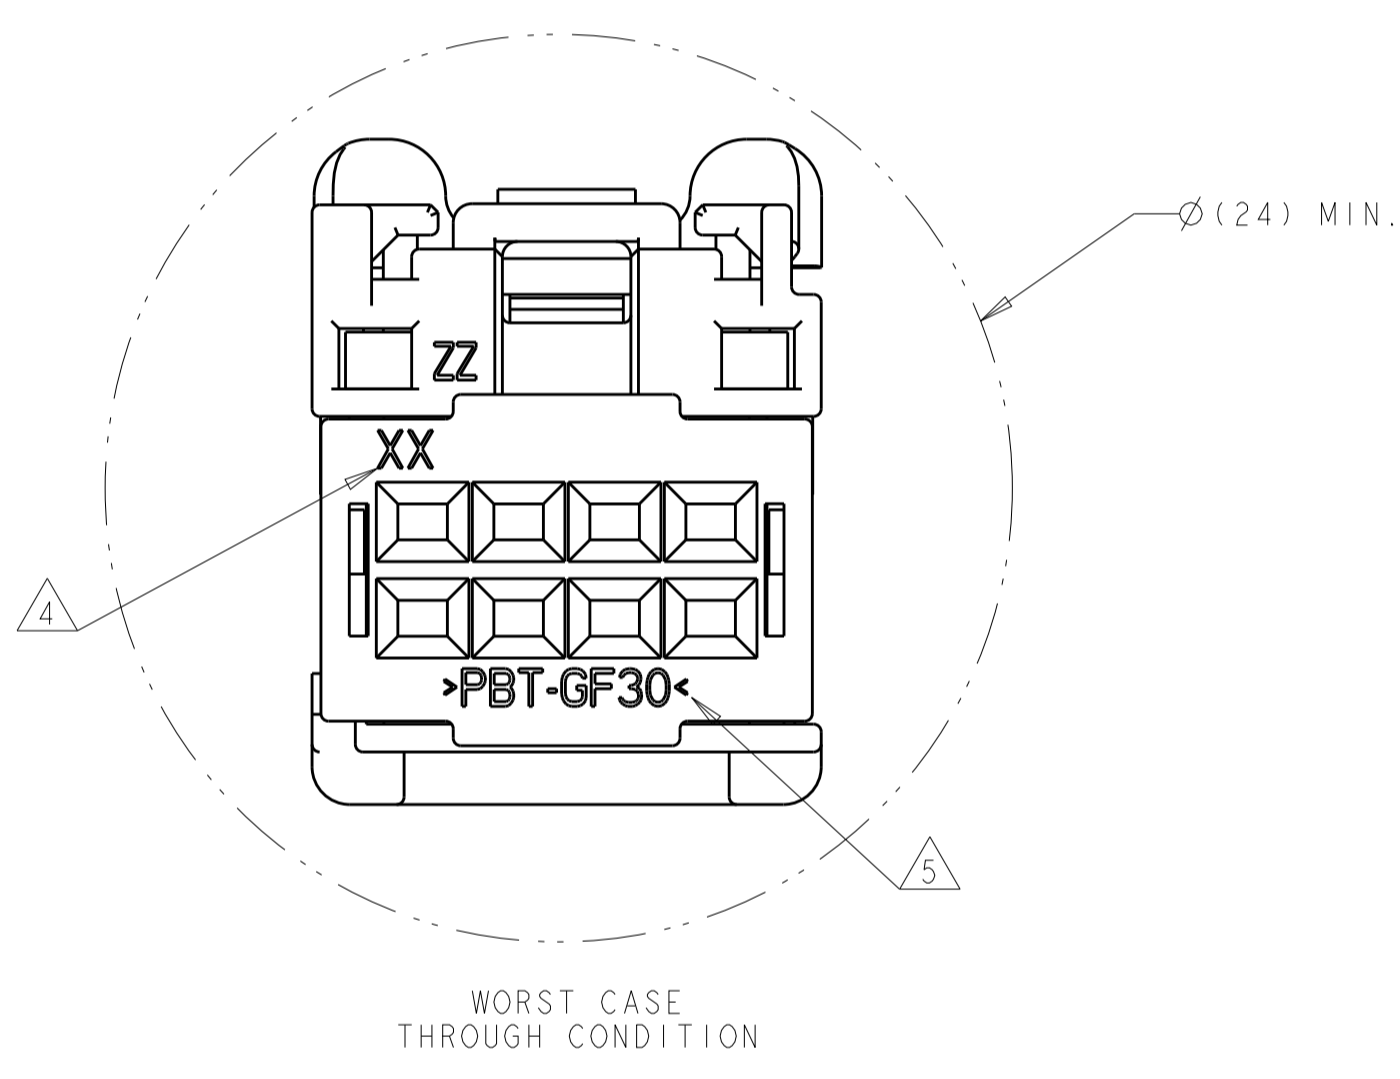

REVISIONS					
P.	LTN	DESCRIPTION	DATE	DWN	APVD
D1		REVISED PER ECO-12-003443	24FEB2012	DD	RL
D2		REVISED PER ECO-13-019739	06JAN2014	DD	RL
D3		REVISED PER ECO-14-014459	09OCT2014	DD	RL

- 1. CIRCUIT IDENTIFICATION NUMBERS LOCATED AS SHOWN.
- 2. SPACER AND CPA ARE SHIPPED IN PRE-ASSEMBLED POSITION.
- 3. PART NUMBER AND DATE CODE.
- 4. CAVITY ID.
- 5. MATERIAL SPECIFICATION.
- 6. PACKING: CONNECTOR ASSEMBLIES BULK PACKED IN CARDBOARD BOX.

PARTS LIST

THIS DRAWING IS A CONTROLLED DOCUMENT.

DWN: R. VESTAL 14DEC2006
 CHK: D. STRAUSSER 14DEC2006
 APVD: D. STRAUSSER 14DEC2006

NAME: 2X4 POSITION, GET, FEMALE CONNECTOR, ASSEMBLY

SIZE: A100779 C=1456987