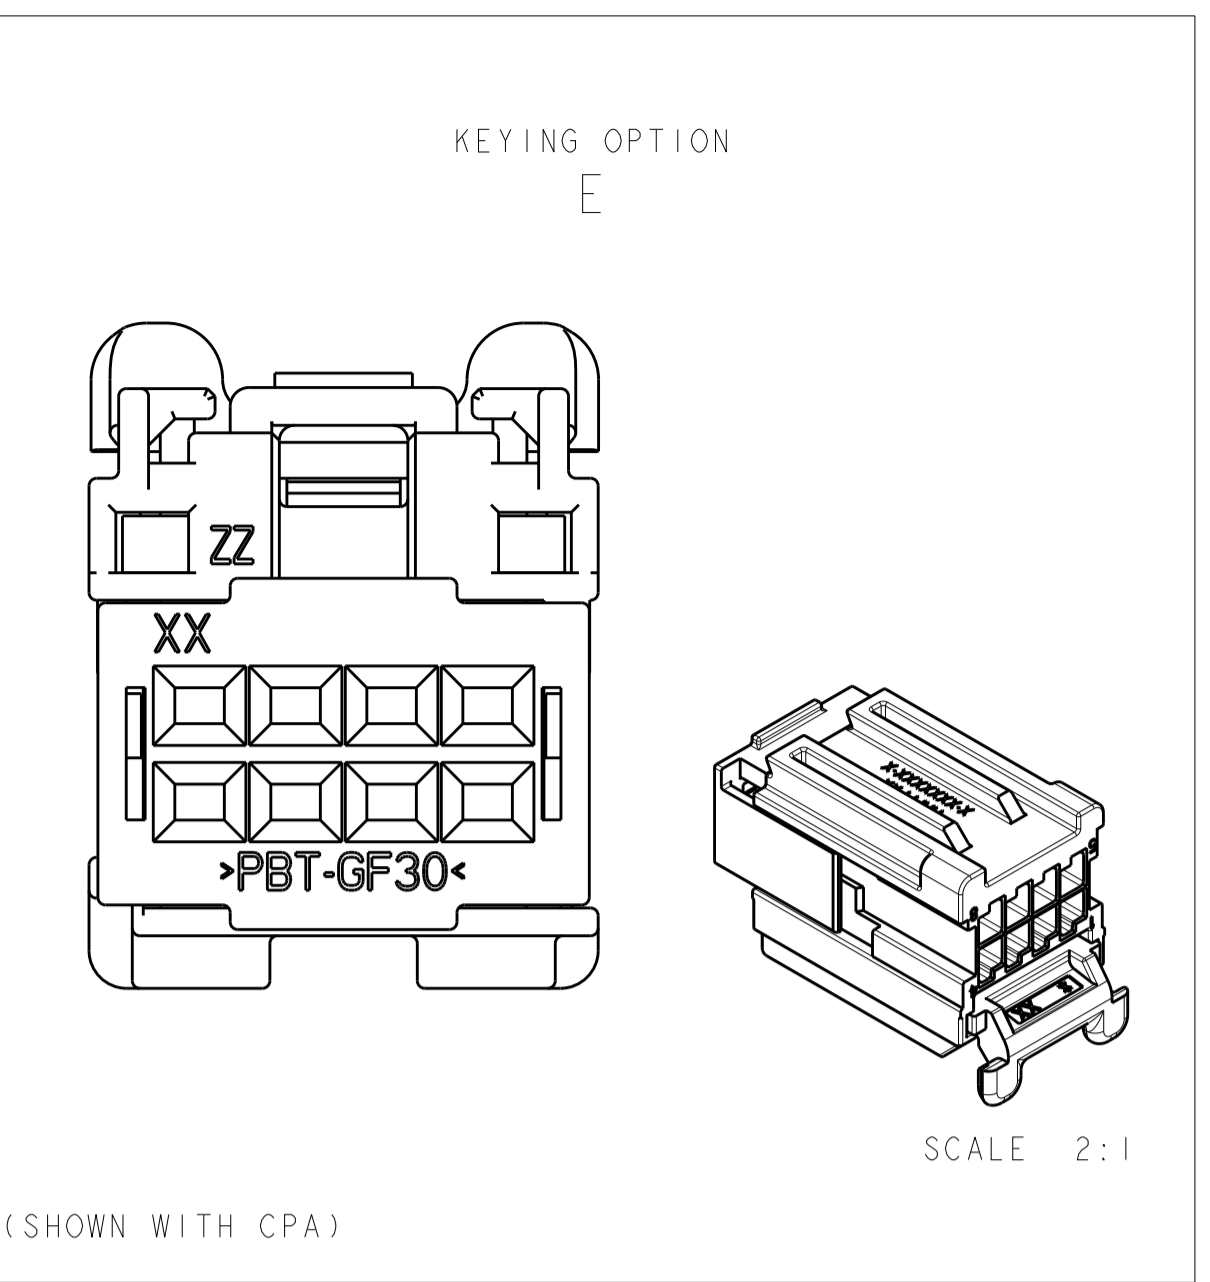

REVISIONS					
P.	LTN	DESCRIPTION	DATE	DWN	APVD
D1		REVISED PER ECO-12-003443	24FEB2012	DD	RL
D2		REVISED PER ECO-13-019739	06JAN2014	DD	RL
D3		REVISED PER ECO-14-014459	09OCT2014	DD	RL

- 1. CIRCUIT IDENTIFICATION NUMBERS LOCATED AS SHOWN.
- 2. SPACER AND CPA ARE SHIPPED IN PRE-ASSEMBLED POSITION.
- 3. PART NUMBER AND DATE CODE.
- 4. CAVITY ID.
- 5. MATERIAL SPECIFICATION.
- 6. PACKING: CONNECTOR ASSEMBLIES BULK PACKED IN CARDBOARD BOX.

ITEM NO	DESCRIPTION	MATERIAL	COLOR	QTY REQ'D PER ASSY	REVISION OF EACH ASSY NO (WHEN BLANK, USE DWG REVISION)	WEIGHT OF EACH ASSY NO (g)
1	CPA	>PBT-GF20<	RED	3		
2	SPACER	>PBT-GF30<	RED	2		
1	HOUSING; KEY E	>PA66-GF35<	BLACK	1		
1	HOUSING; KEY D	>PA66-GF35<	BLACK	1		
1	HOUSING; KEY C	>PA66-GF35<	BLACK	1		
1	HOUSING; KEY A	>PA66-GF35<	BLACK	1		
	ASSEMBLY PN					

PARTS LIST

THIS DRAWING IS A CONTROLLED DOCUMENT.

DWN: R. VESTAL 14DEC2006
 CHK: D. STRAUSSER 14DEC2006
 APVD: D. STRAUSSER 14DEC2006

NAME: 2X4 POSITION, GET, FEMALE CONNECTOR, ASSEMBLY

SIZE: A100779 C=1456987