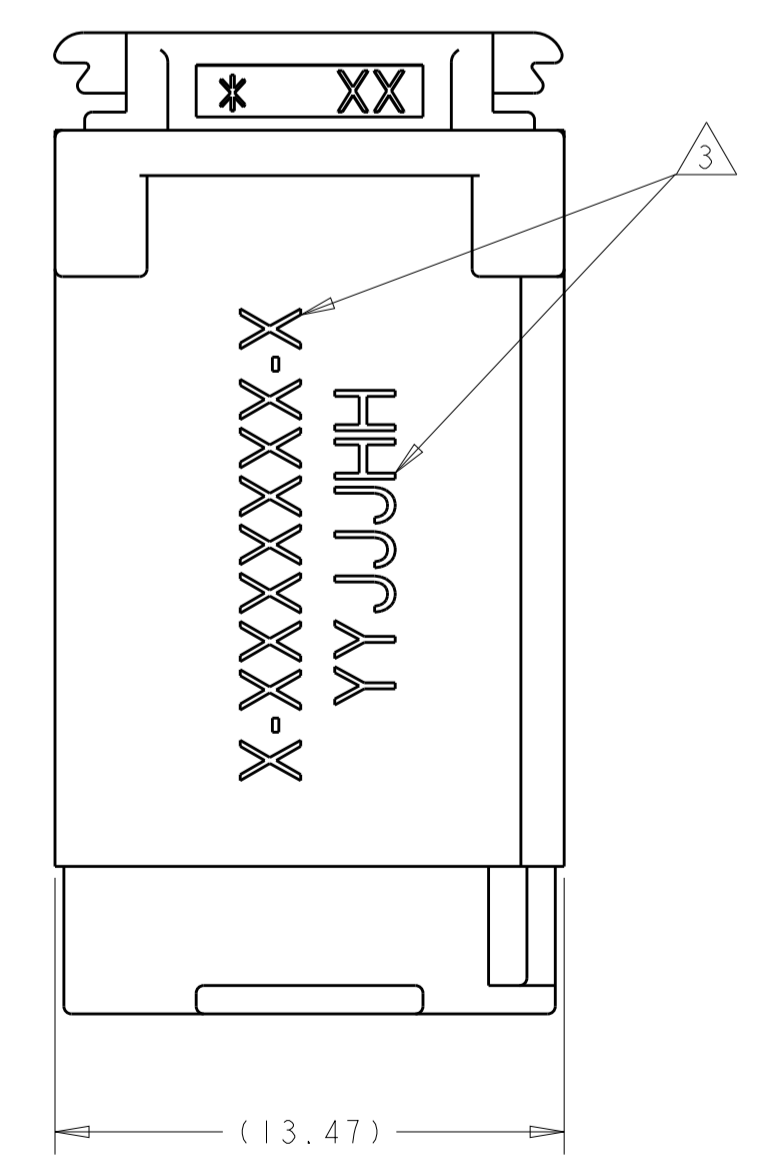

REVISIONS					
P.	LTN	DESCRIPTION	DATE	DWN	APVD
D1		REVISED PER ECO-12-003443	24FEB2012	DD	RL
D2		REVISED PER ECO-13-019739	06JAN2014	DD	RL
D3		REVISED PER ECO-14-014459	09OCT2014	DD	RL

- 1. CIRCUIT IDENTIFICATION NUMBERS LOCATED AS SHOWN.
- 2. SPACER AND CPA ARE SHIPPED IN PRE-ASSEMBLED POSITION.
- 3. PART NUMBER AND DATE CODE.
- 4. CAVITY ID.
- 5. MATERIAL SPECIFICATION.
- 6. PACKING: CONNECTOR ASSEMBLIES BULK PACKED IN CARDBOARD BOX.

ITEM NO	DESCRIPTION	MATERIAL	COLOR	QTY REQ'D PER ASSY	REVISION OF EACH ASSY NO (WHEN BLANK, USE DWG REVISION)	WEIGHT OF EACH ASSY NO (g)
1	CPA	>PBT-GF20<	RED	3		
2	SPACER	>PBT-GF30<	RED	2		
1	HOUSING; KEY E	>PA66-GF35<	BLACK	1		
1	HOUSING; KEY D	>PA66-GF35<	BLACK	1		
1	HOUSING; KEY C	>PA66-GF35<	BLACK	1		
1	HOUSING; KEY A	>PA66-GF35<	BLACK	1		
	ASSEMBLY PN					

PARTS LIST

THIS DRAWING IS A CONTROLLED DOCUMENT.

DWN: R. VESTAL 14DEC2006
 CHK: D. STRAUSSER 14DEC2006
 APVD: D. STRAUSSER 14DEC2006

NAME: 2X4 POSITION, GET, FEMALE CONNECTOR, ASSEMBLY

SIZE: A100779 C=1456987