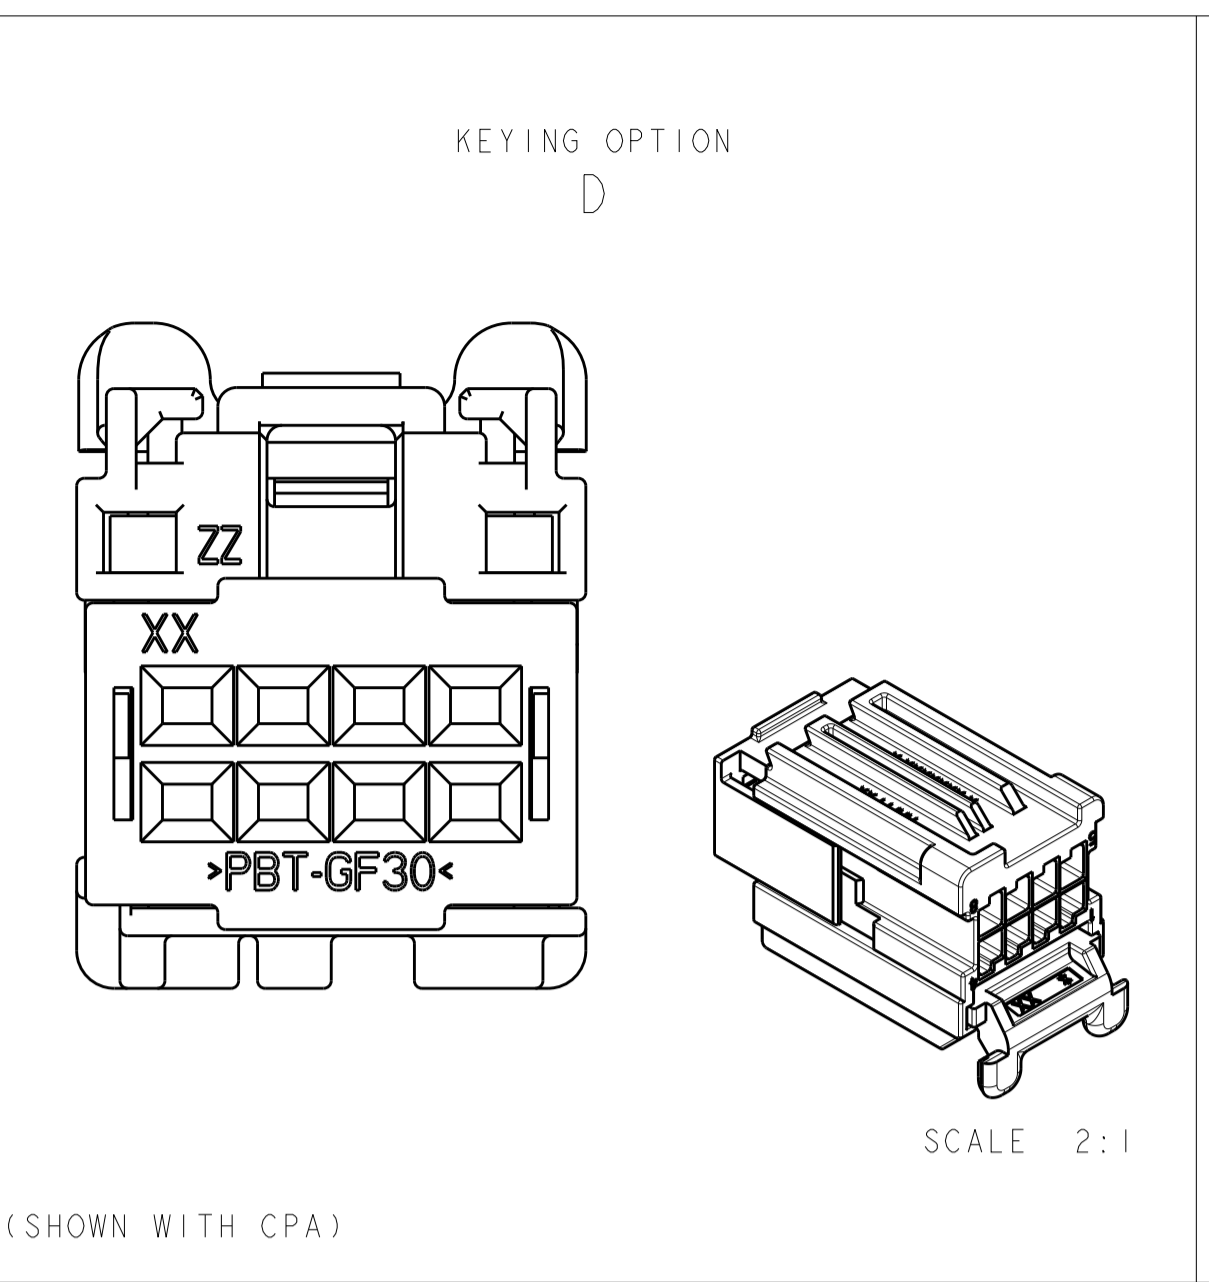

REVISIONS					
P.	LTN	DESCRIPTION	DATE	DWN	APVD
D1		REVISED PER ECO-12-003443	24FEB2012	DD	RL
D2		REVISED PER ECO-13-019739	06JAN2014	DD	RL
D3		REVISED PER ECO-14-014459	09OCT2014	DD	RL

- 1. CIRCUIT IDENTIFICATION NUMBERS LOCATED AS SHOWN.
- 2. SPACER AND CPA ARE SHIPPED IN PRE-ASSEMBLED POSITION.
- 3. PART NUMBER AND DATE CODE.
- 4. CAVITY ID.
- 5. MATERIAL SPECIFICATION.
- 6. PACKING: CONNECTOR ASSEMBLIES BULK PACKED IN CARDBOARD BOX.

ITEM NO	DESCRIPTION	MATERIAL	COLOR	QTY REQ'D PER ASSY	REVISION OF EACH ASSY NO (WHEN BLANK, USE DWG REVISION)	WEIGHT OF EACH ASSY NO (g)
1	CPA	>PBT-GF20<	RED	3		
2	SPACER	>PBT-GF30<	RED	2		
1	HOUSING; KEY E	>PA66-GF35<	BLACK	1		
1	HOUSING; KEY D	>PA66-GF35<	BLACK	1		
1	HOUSING; KEY C	>PA66-GF35<	BLACK	1		
1	HOUSING; KEY A	>PA66-GF35<	BLACK	1		
	ASSEMBLY PN					

PARTS LIST

THIS DRAWING IS A CONTROLLED DOCUMENT.

DWN: R. VESTAL 14DEC2006
 CHK: D. STRAUSSER 14DEC2006
 APVD: D. STRAUSSER 14DEC2006

NAME: 2X4 POSITION, GET, FEMALE CONNECTOR, ASSEMBLY

SIZE: A100779 C=1456987