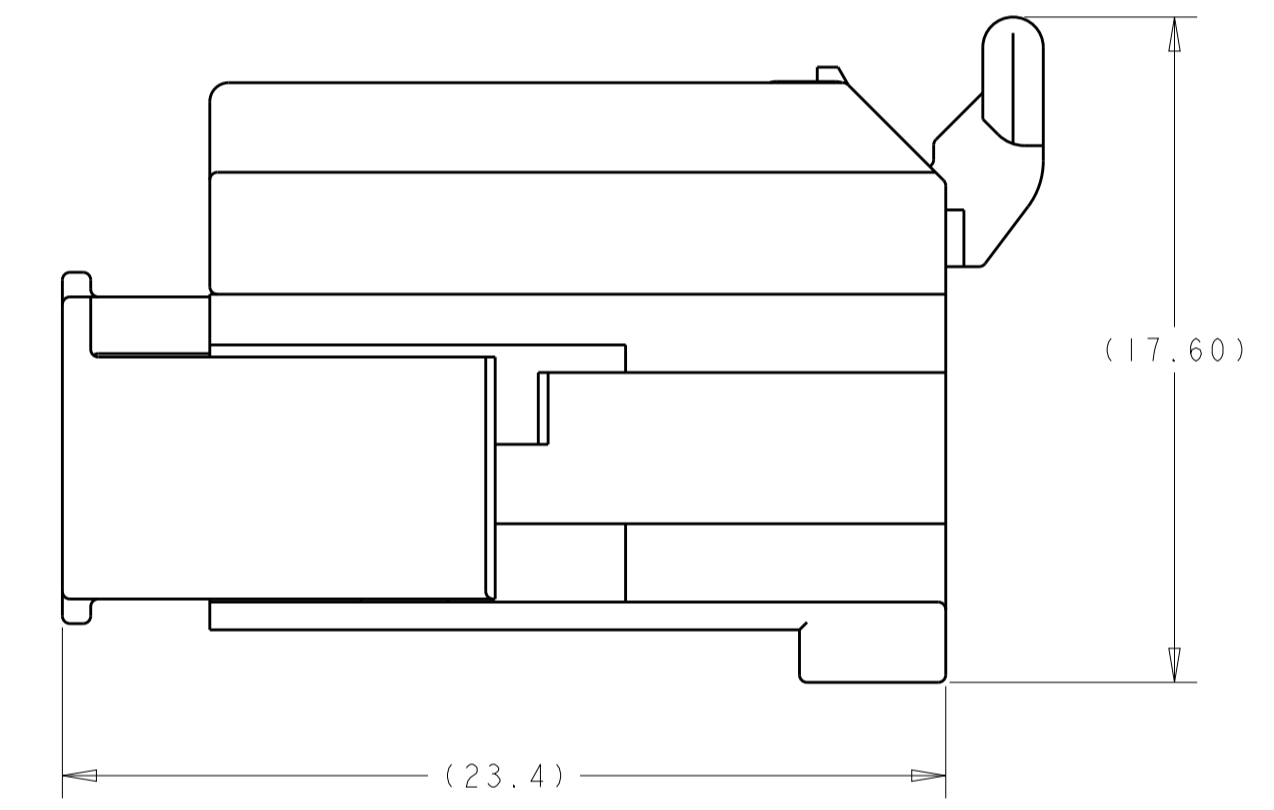

REVISIONS					
P.	LTN	DESCRIPTION	DATE	DWN	APVD
D1		REVISED PER ECO-12-003443	24FEB2012	DD	RL
D2		REVISED PER ECO-13-019739	06JAN2014	DD	RL
D3		REVISED PER ECO-14-014459	09OCT2014	DD	RL

- 1. CIRCUIT IDENTIFICATION NUMBERS LOCATED AS SHOWN.
- 2. SPACER AND CPA ARE SHIPPED IN PRE-ASSEMBLED POSITION.
- 3. PART NUMBER AND DATE CODE.
- 4. CAVITY ID.
- 5. MATERIAL SPECIFICATION.
- 6. PACKING: CONNECTOR ASSEMBLIES BULK PACKED IN CARDBOARD BOX.

ITEM NO	DESCRIPTION	MATERIAL	COLOR	QTY REQ'D PER ASSY	REVISION OF EACH ASSY NO (WHEN BLANK, USE DWG REVISION)	WEIGHT OF EACH ASSY NO (g)
1	CPA	>PBT-GF20<	RED	3		
2	SPACER	>PBT-GF30<	RED	2		
1	HOUSING; KEY E	>PA66-GF35<	BLACK	1		
1	HOUSING; KEY D	>PA66-GF35<	BLACK	1		
1	HOUSING; KEY C	>PA66-GF35<	BLACK	1		
1	HOUSING; KEY A	>PA66-GF35<	BLACK	1		
	ASSEMBLY PN					

PARTS LIST

THIS DRAWING IS A CONTROLLED DOCUMENT.

DWN: R. VESTAL 14DEC2006
 CHK: D. STRAUSSER 14DEC2006
 APVD: D. STRAUSSER 14DEC2006

NAME: 2X4 POSITION, GET, FEMALE CONNECTOR, ASSEMBLY

SIZE: A100779 C=1456987