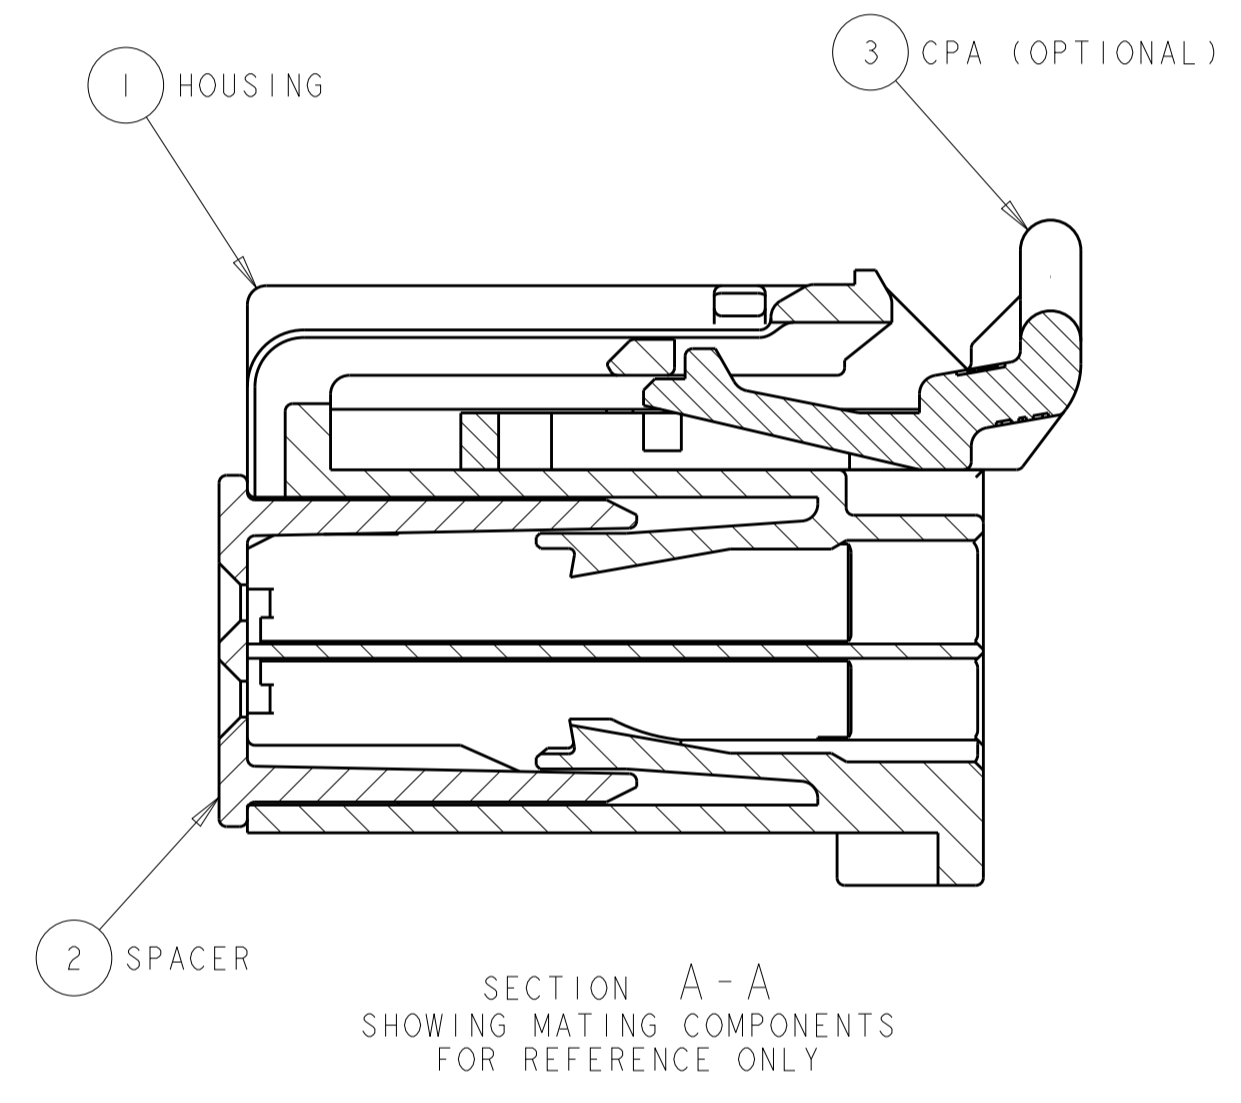

REVISIONS					
P.	LTN	DESCRIPTION	DATE	DWN	APVD
D1		REVISED PER ECO-12-003443	24FEB2012	DD	RL
D2		REVISED PER ECO-13-019739	06JAN2014	DD	RL
D3		REVISED PER ECO-14-014459	09OCT2014	DD	RL

- 1. CIRCUIT IDENTIFICATION NUMBERS LOCATED AS SHOWN.
- 2. SPACER AND CPA ARE SHIPPED IN PRE-ASSEMBLED POSITION.
- 3. PART NUMBER AND DATE CODE.
- 4. CAVITY ID.
- 5. MATERIAL SPECIFICATION.
- 6. PACKING: CONNECTOR ASSEMBLIES BULK PACKED IN CARDBOARD BOX.

PARTS LIST

THIS DRAWING IS A CONTROLLED DOCUMENT.

DWN: R. VESTAL 14DEC2006
 CHK: D. STRAUSSER 14DEC2006
 APVD: D. STRAUSSER 14DEC2006

NAME: 2X4 POSITION, GET, FEMALE CONNECTOR, ASSEMBLY

SIZE: A100779 C=1456987