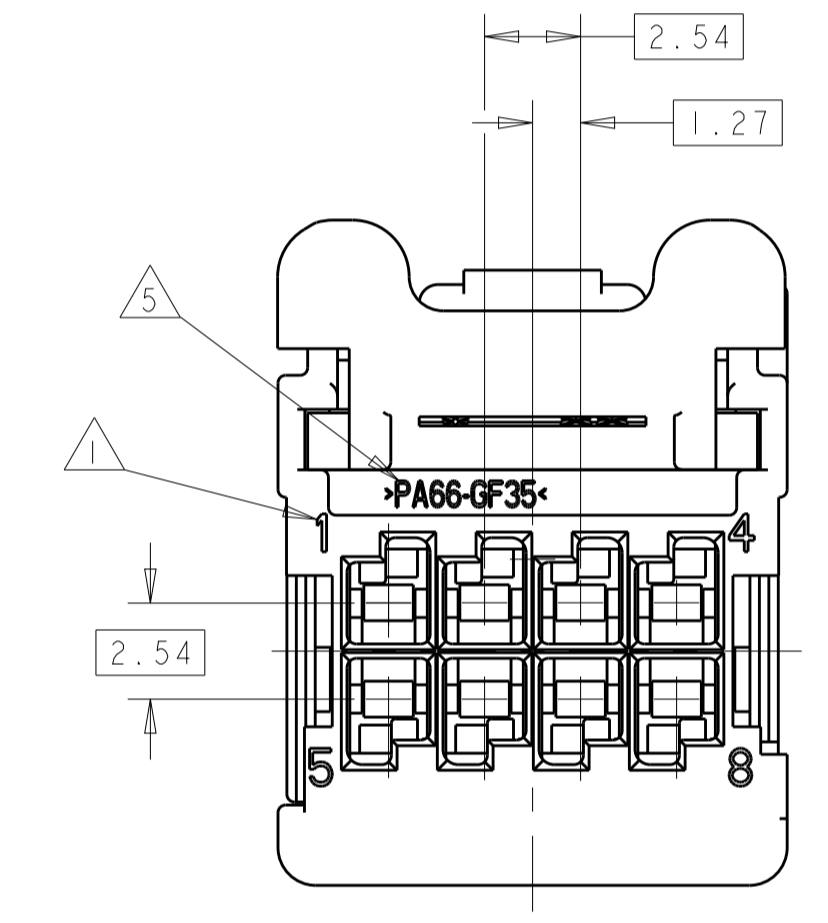

REVISIONS					
P.	LTN	DESCRIPTION	DATE	DWN	APVD
D1		REVISED PER ECO-12-003443	24FEB2012	DD	RL
D2		REVISED PER ECO-13-019739	06JAN2014	DD	RL
D3		REVISED PER ECO-14-014459	09OCT2014	DD	RL

- 1. CIRCUIT IDENTIFICATION NUMBERS LOCATED AS SHOWN.
- 2. SPACER AND CPA ARE SHIPPED IN PRE-ASSEMBLED POSITION.
- 3. PART NUMBER AND DATE CODE.
- 4. CAVITY ID.
- 5. MATERIAL SPECIFICATION.
- 6. PACKING: CONNECTOR ASSEMBLIES BULK PACKED IN CARDBOARD BOX.

ITEM NO	DESCRIPTION	MATERIAL	COLOR	QTY REQ'D PER ASSY	REVISION OF EACH ASSY NO (WHEN BLANK, USE DWG REVISION)	WEIGHT OF EACH ASSY NO (g)
1	CPA	>PBT-GF20<	RED	3		
2	SPACER	>PBT-GF30<	RED	2		
1	HOUSING; KEY E	>PA66-GF35<	BLACK	1		
1	HOUSING; KEY D	>PA66-GF35<	BLACK	1		
1	HOUSING; KEY C	>PA66-GF35<	BLACK	1		
1	HOUSING; KEY A	>PA66-GF35<	BLACK	1		
	ASSEMBLY PN					

PARTS LIST

THIS DRAWING IS A CONTROLLED DOCUMENT.

DWN: R. VESTAL 14DEC2006
 CHK: D. STRAUSSER 14DEC2006
 APVD: D. STRAUSSER 14DEC2006

NAME: 2X4 POSITION, GET, FEMALE CONNECTOR, ASSEMBLY

SIZE: A100779 C=1456987