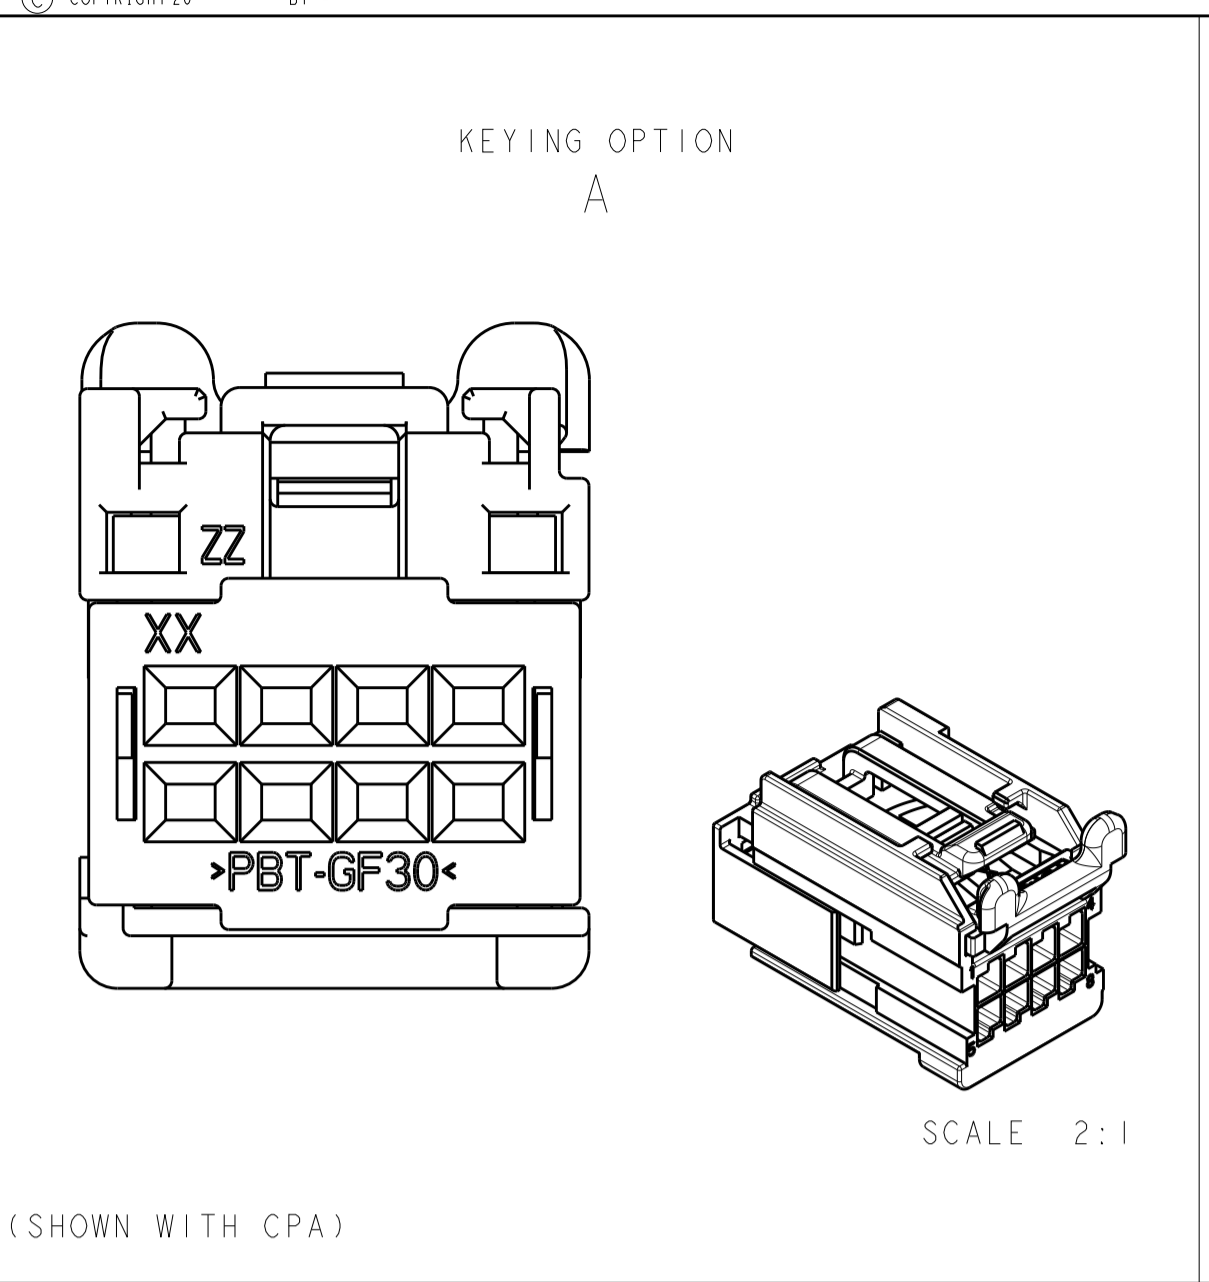

REVISIONS					
P.	LTN	DESCRIPTION	DATE	DWN	APVD
D1		REVISED PER ECO-12-003443	24FEB2012	DD	RL
D2		REVISED PER ECO-13-019739	06JAN2014	DD	RL
D3		REVISED PER ECO-14-014459	09OCT2014	DD	RL

- 1. CIRCUIT IDENTIFICATION NUMBERS LOCATED AS SHOWN.
- 2. SPACER AND CPA ARE SHIPPED IN PRE-ASSEMBLED POSITION.
- 3. PART NUMBER AND DATE CODE.
- 4. CAVITY ID.
- 5. MATERIAL SPECIFICATION.
- 6. PACKING: CONNECTOR ASSEMBLIES BULK PACKED IN CARDBOARD BOX.

ITEM NO	DESCRIPTION	MATERIAL	COLOR	QTY REQ'D PER ASSY	REVISION OF EACH ASSY NO (WHEN BLANK, USE DWG REVISION)	WEIGHT OF EACH ASSY NO (g)
1	CPA	>PBT-GF20<	RED	3		
2	SPACER	>PBT-GF30<	RED	2		
1	HOUSING; KEY E	>PA66-GF35<	BLACK	1		
1	HOUSING; KEY D	>PA66-GF35<	BLACK	1		
1	HOUSING; KEY C	>PA66-GF35<	BLACK	1		
1	HOUSING; KEY A	>PA66-GF35<	BLACK	1		
	ASSEMBLY PN					

PARTS LIST

THIS DRAWING IS A CONTROLLED DOCUMENT.

DWN: R. VESTAL 14DEC2006
 CHK: D. STRAUSSER 14DEC2006
 APVD: D. STRAUSSER 14DEC2006

NAME: 2X4 POSITION, GET, FEMALE CONNECTOR, ASSEMBLY

SIZE: A100779 C=1456987