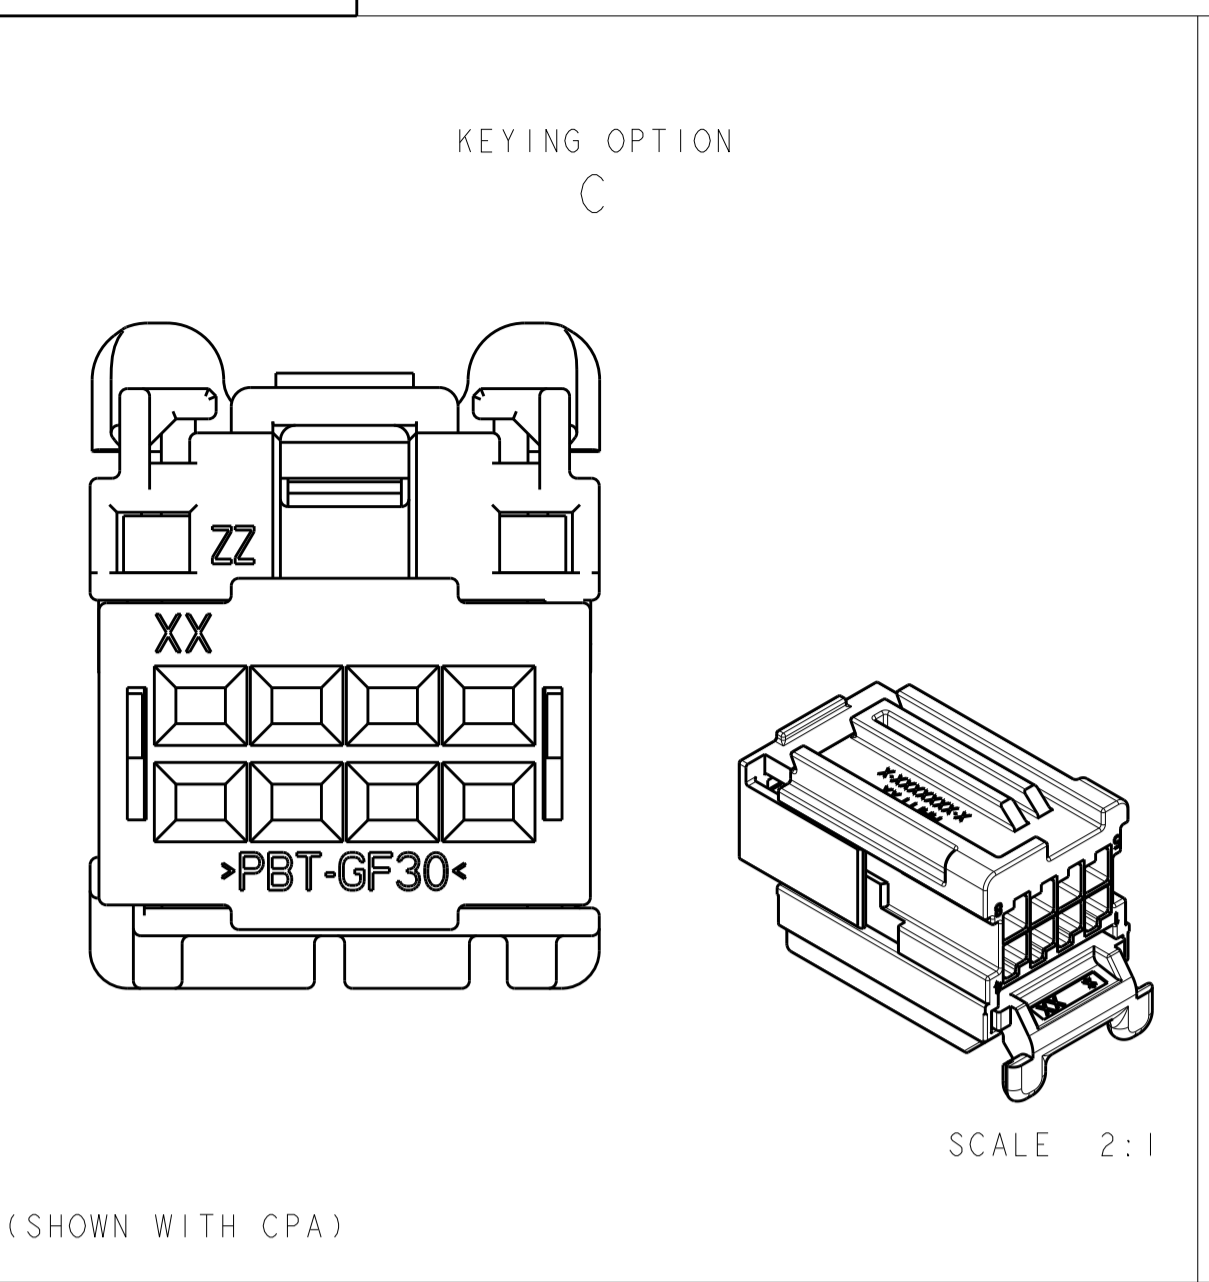

REVISIONS					
P.	LTN	DESCRIPTION	DATE	DWN	APVD
D1		REVISED PER ECO-12-003443	24FEB2012	DD	RL
D2		REVISED PER ECO-13-019739	06JAN2014	DD	RL
D3		REVISED PER ECO-14-014459	09OCT2014	DD	RL

- 1. CIRCUIT IDENTIFICATION NUMBERS LOCATED AS SHOWN.
- 2. SPACER AND CPA ARE SHIPPED IN PRE-ASSEMBLED POSITION.
- 3. PART NUMBER AND DATE CODE.
- 4. CAVITY ID.
- 5. MATERIAL SPECIFICATION.
- 6. PACKING: CONNECTOR ASSEMBLIES BULK PACKED IN CARDBOARD BOX.

ITEM NO	DESCRIPTION	MATERIAL	COLOR	QTY REQ'D PER ASSY	REVISION OF EACH ASSY NO (WHEN BLANK, USE DWG REVISION)	WEIGHT OF EACH ASSY NO (g)
1	CPA	>PBT-GF20<	RED	3		
2	SPACER	>PBT-GF30<	RED	2		
1	HOUSING; KEY E	>PA66-GF35<	BLACK	1		
1	HOUSING; KEY D	>PA66-GF35<	BLACK	1		
1	HOUSING; KEY C	>PA66-GF35<	BLACK	1		
1	HOUSING; KEY A	>PA66-GF35<	BLACK	1		
	ASSEMBLY PN					

PARTS LIST

THIS DRAWING IS A CONTROLLED DOCUMENT.

DWN: R. VESTAL 14DEC2006
 CHK: D. STRAUSSER 14DEC2006
 APVD: D. STRAUSSER 14DEC2006

NAME: 2X4 POSITION, GET, FEMALE CONNECTOR, ASSEMBLY

SIZE: A100779 C=1456987