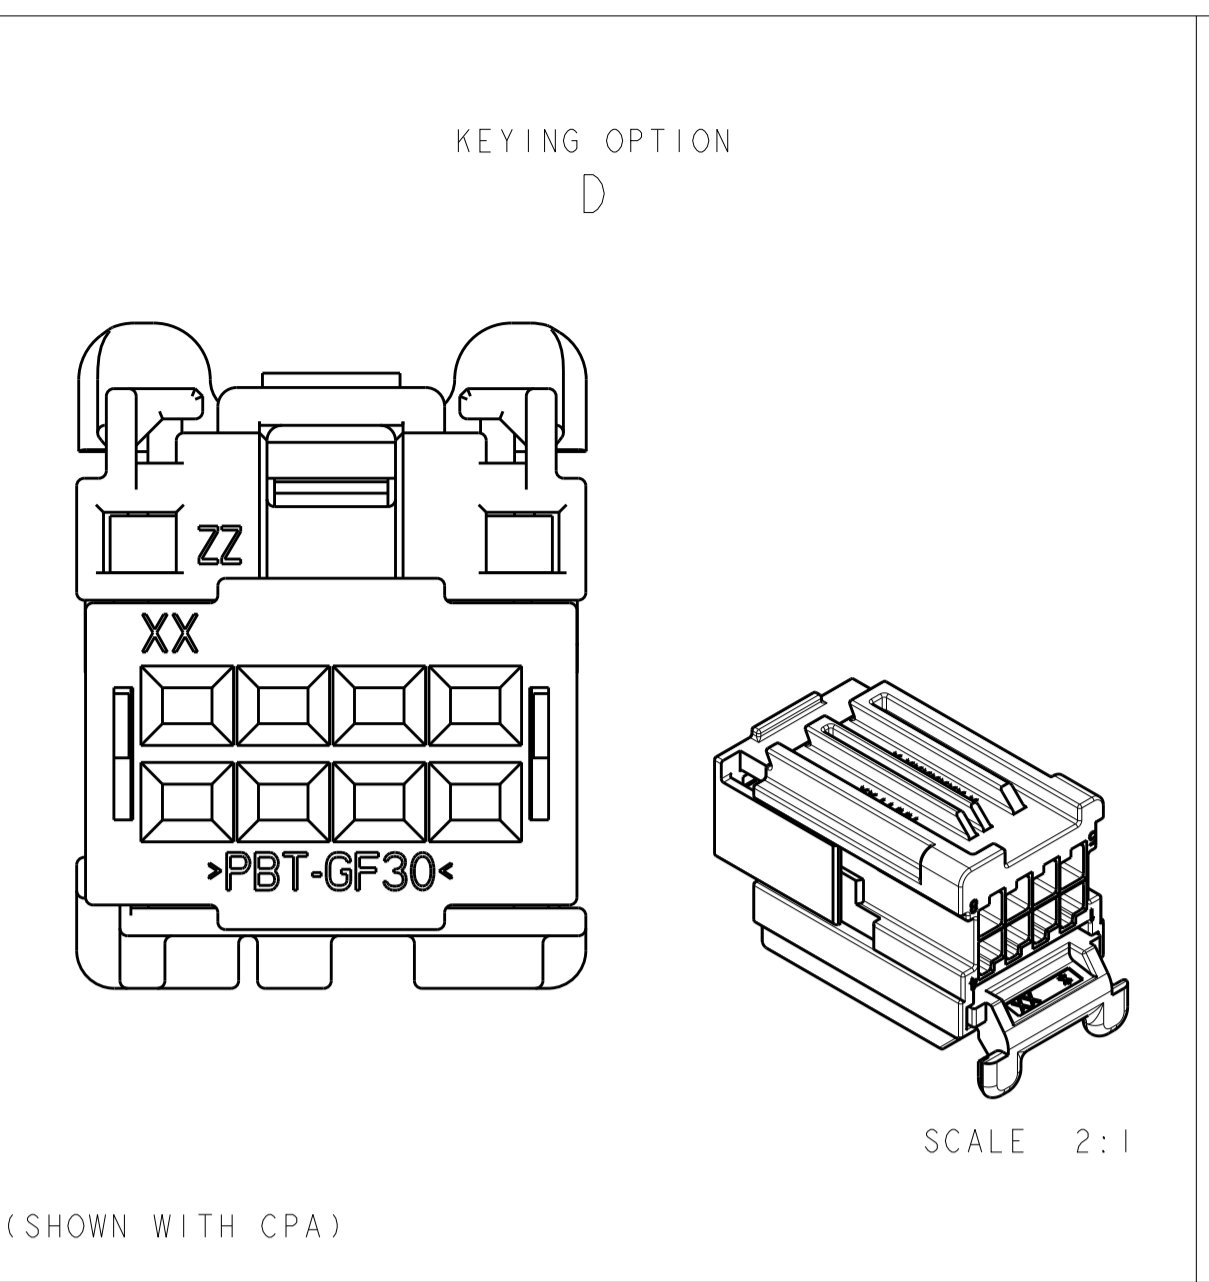

REVISIONS					
P.	LTN	DESCRIPTION	DATE	DWN	APVD
D1		REVISED PER ECO-12-003443	24FEB2012	DD	RL
D2		REVISED PER ECO-13-019739	06JAN2014	DD	RL
D3		REVISED PER ECO-14-014459	09OCT2014	DD	RL

- 1. CIRCUIT IDENTIFICATION NUMBERS LOCATED AS SHOWN.
- 2. SPACER AND CPA ARE SHIPPED IN PRE-ASSEMBLED POSITION.
- 3. PART NUMBER AND DATE CODE.
- 4. CAVITY ID.
- 5. MATERIAL SPECIFICATION.
- 6. PACKING: CONNECTOR ASSEMBLIES BULK PACKED IN CARDBOARD BOX.

ITEM NO	DESCRIPTION	MATERIAL	COLOR	QTY REQ'D PER ASSY	REVISION OF EACH ASSY NO (WHEN BLANK, USE DWG REVISION)	WEIGHT OF EACH ASSY NO (g)
1	CPA	>PBT-GF20<	RED	3		
2	SPACER	>PBT-GF30<	RED	2		
1	HOUSING; KEY E	>PA66-GF35<	BLACK	1		
1	HOUSING; KEY D	>PA66-GF35<	BLACK	1		
1	HOUSING; KEY C	>PA66-GF35<	BLACK	1		
1	HOUSING; KEY A	>PA66-GF35<	BLACK	1		
	ASSEMBLY PN					

PARTS LIST

THIS DRAWING IS A CONTROLLED DOCUMENT.

DWN: R. VESTAL 14DEC2006
CHK: D. STRAUSSER 14DEC2006
APVD: D. STRAUSSER 14DEC2006

NAME: 2X4 POSITION, GET, FEMALE CONNECTOR, ASSEMBLY

SIZE: A1 00779 C=1456987