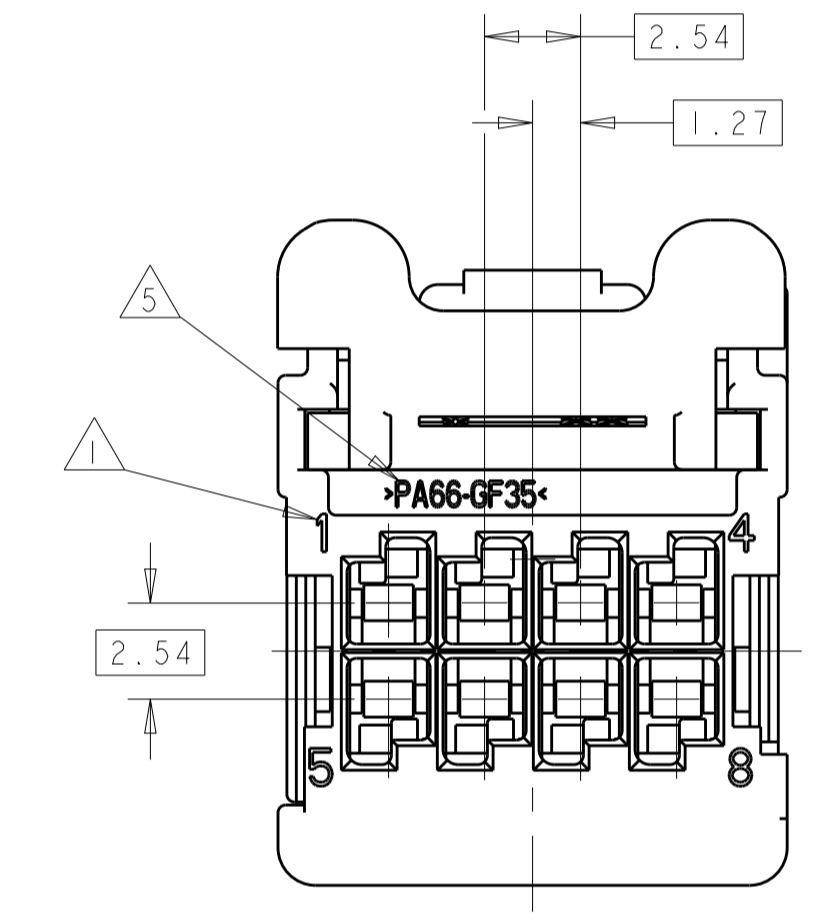

REVISIONS					
P.	LTN	DESCRIPTION	DATE	DWN	APVD
D1		REVISED PER ECO-12-003443	24FEB2012	DD	RL
D2		REVISED PER ECO-13-019739	06JAN2014	DD	RL
D3		REVISED PER ECO-14-014459	09OCT2014	DD	RL

- 1. CIRCUIT IDENTIFICATION NUMBERS LOCATED AS SHOWN.
- 2. SPACER AND CPA ARE SHIPPED IN PRE-ASSEMBLED POSITION.
- 3. PART NUMBER AND DATE CODE.
- 4. CAVITY ID.
- 5. MATERIAL SPECIFICATION.
- 6. PACKING: CONNECTOR ASSEMBLIES BULK PACKED IN CARDBOARD BOX.

ITEM NO	DESCRIPTION	MATERIAL	COLOR	QTY REQ'D PER ASSY	REVISION OF EACH ASSY NO (WHEN BLANK, USE DWG REVISION)	WEIGHT OF EACH ASSY NO (g)
1	CPA	>PBT-GF20<	RED	3		
2	SPACER	>PBT-GF30<	RED	2		
1	HOUSING; KEY E	>PA66-GF35<	BLACK	1		
1	HOUSING; KEY D	>PA66-GF35<	BLACK	1		
1	HOUSING; KEY C	>PA66-GF35<	BLACK	1		
1	HOUSING; KEY A	>PA66-GF35<	BLACK	1		
	ASSEMBLY PN					

PARTS LIST

THIS DRAWING IS A CONTROLLED DOCUMENT.

DWN: R. VESTAL 14DEC2006
CHK: D. STRAUSSER 14DEC2006
APVD: D. STRAUSSER 14DEC2006

NAME: 2X4 POSITION, GET, FEMALE CONNECTOR, ASSEMBLY

SIZE: A1 00779 C=1456987