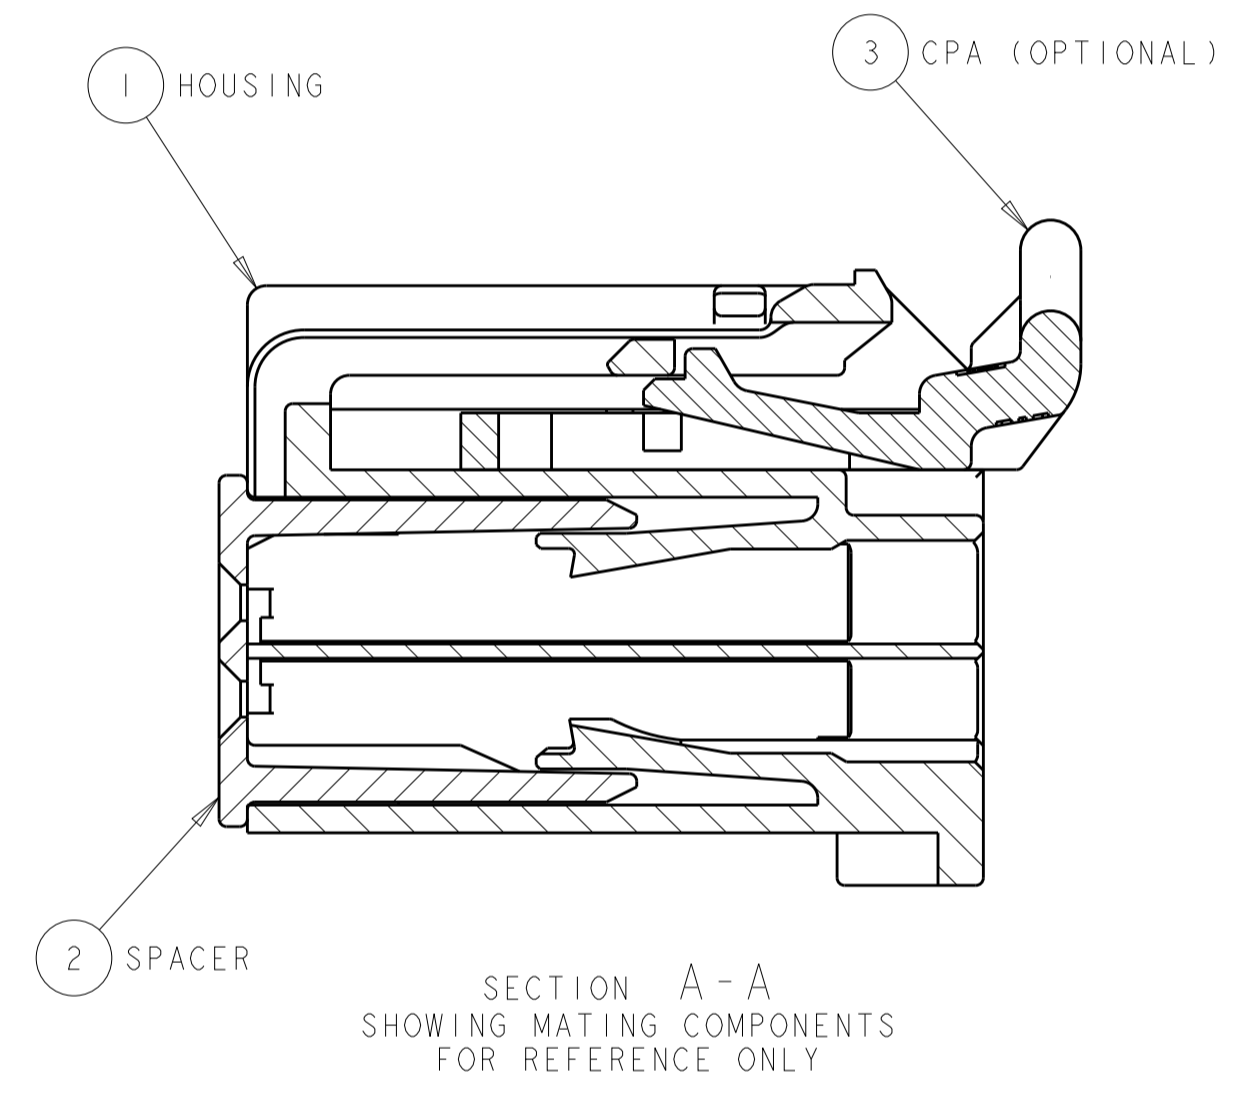

REVISIONS					
P.	LTN	DESCRIPTION	DATE	DWN	APVD
D1		REVISED PER ECO-12-003443	24FEB2012	DD	RL
D2		REVISED PER ECO-13-019739	06JAN2014	DD	RL
D3		REVISED PER ECO-14-014459	09OCT2014	DD	RL

- 1. CIRCUIT IDENTIFICATION NUMBERS LOCATED AS SHOWN.
- 2. SPACER AND CPA ARE SHIPPED IN PRE-ASSEMBLED POSITION.
- 3. PART NUMBER AND DATE CODE.
- 4. CAVITY ID.
- 5. MATERIAL SPECIFICATION.
- 6. PACKING: CONNECTOR ASSEMBLIES BULK PACKED IN CARDBOARD BOX.

PARTS LIST

THIS DRAWING IS A CONTROLLED DOCUMENT.

DWN: R. VESTAL 14DEC2006
CHK: D. STRAUSSER 14DEC2006
APVD: D. STRAUSSER 14DEC2006

NAME: 2X4 POSITION, GET, FEMALE CONNECTOR, ASSEMBLY

SIZE: A1 00779 C=1456987