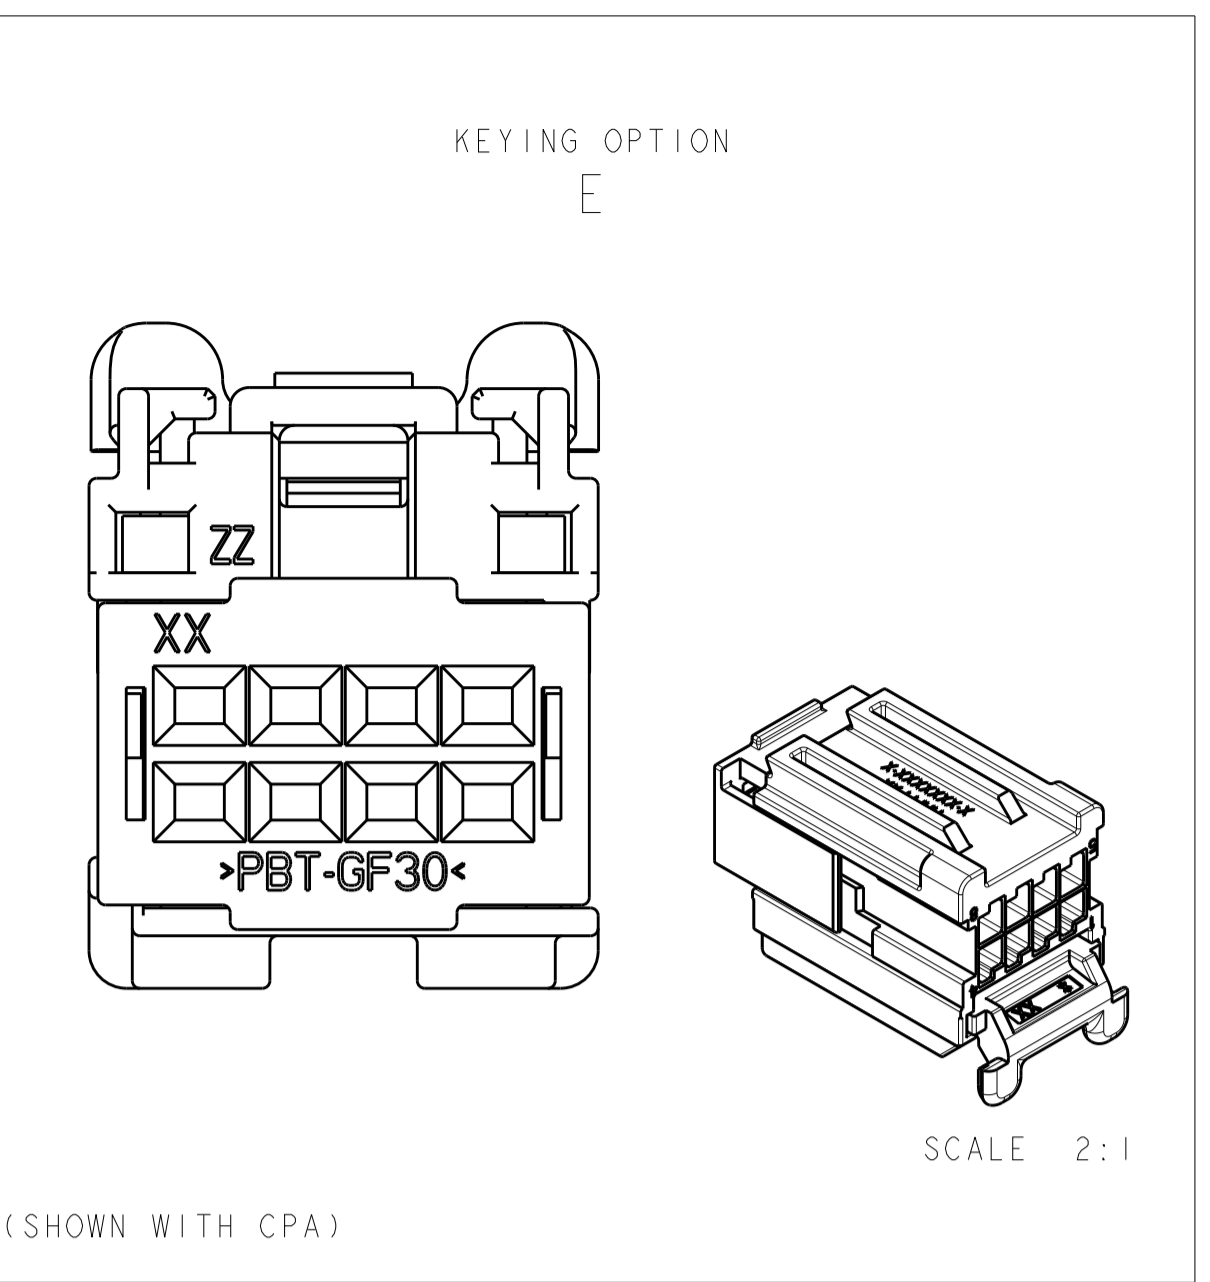

REVISIONS					
P.	LTN	DESCRIPTION	DATE	DWN	APVD
D1		REVISED PER ECO-12-003443	24FEB2012	DD	RL
D2		REVISED PER ECO-13-019739	06JAN2014	DD	RL
D3		REVISED PER ECO-14-014459	09OCT2014	DD	RL

- 1. CIRCUIT IDENTIFICATION NUMBERS LOCATED AS SHOWN.
- 2. SPACER AND CPA ARE SHIPPED IN PRE-ASSEMBLED POSITION.
- 3. PART NUMBER AND DATE CODE.
- 4. CAVITY ID.
- 5. MATERIAL SPECIFICATION.
- 6. PACKING: CONNECTOR ASSEMBLIES BULK PACKED IN CARDBOARD BOX.

ITEM NO	DESCRIPTION	MATERIAL	COLOR	QTY REQ'D PER ASSY	REVISION OF EACH ASSY NO (WHEN BLANK, USE DWG REVISION)	WEIGHT OF EACH ASSY NO (g)
1	CPA	>PBT-GF20<	RED	3		
2	SPACER	>PBT-GF30<	RED	2		
1	HOUSING; KEY E	>PA66-GF35<	BLACK	1		
1	HOUSING; KEY D	>PA66-GF35<	BLACK	1		
1	HOUSING; KEY C	>PA66-GF35<	BLACK	1		
1	HOUSING; KEY A	>PA66-GF35<	BLACK	1		
	ASSEMBLY PN					

PARTS LIST

THIS DRAWING IS A CONTROLLED DOCUMENT.

DWN: R. VESTAL 14DEC2006
CHK: D. STRAUSSER 14DEC2006
APVD: D. STRAUSSER 14DEC2006

NAME: 2X4 POSITION, GET, FEMALE CONNECTOR, ASSEMBLY

SIZE: A1 00779 C=1456987