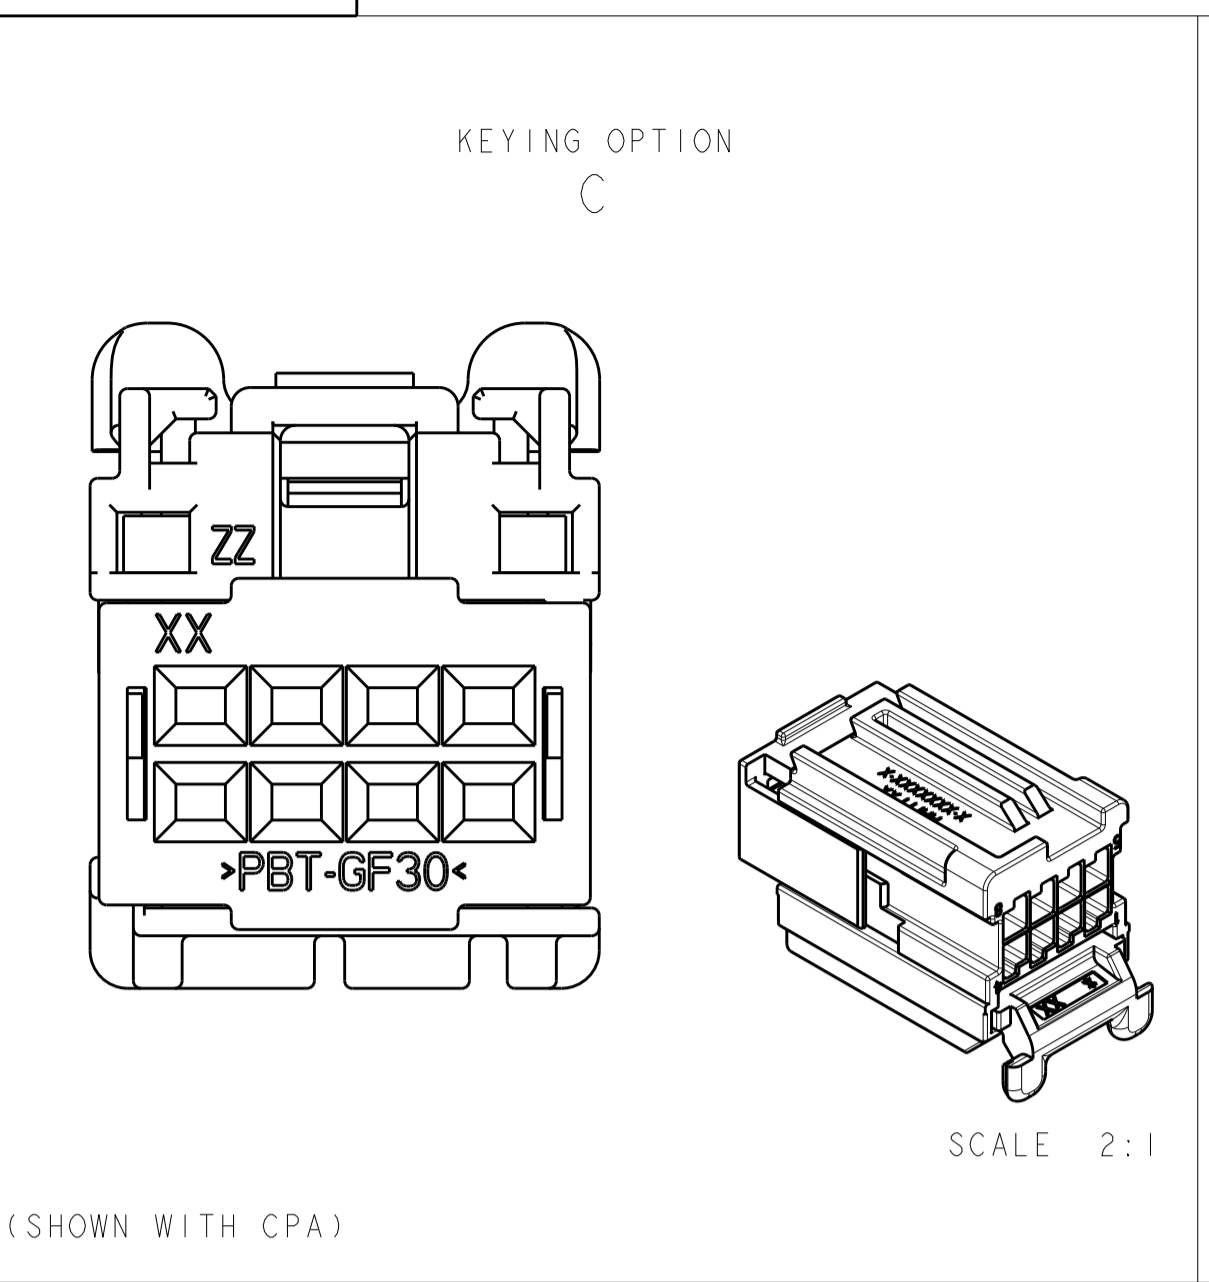

REVISIONS					
P.	LTN	DESCRIPTION	DATE	DWN	APVD
D1		REVISED PER ECO-12-003443	24FEB2012	DD	RL
D2		REVISED PER ECO-13-019739	06JAN2014	DD	RL
D3		REVISED PER ECO-14-014459	09OCT2014	DD	RL

- 1. CIRCUIT IDENTIFICATION NUMBERS LOCATED AS SHOWN.
- 2. SPACER AND CPA ARE SHIPPED IN PRE-ASSEMBLED POSITION.
- 3. PART NUMBER AND DATE CODE.
- 4. CAVITY ID.
- 5. MATERIAL SPECIFICATION.
- 6. PACKING: CONNECTOR ASSEMBLIES BULK PACKED IN CARDBOARD BOX.

ITEM NO	DESCRIPTION	MATERIAL	COLOR	QTY REQ'D PER ASSY	REVISION OF EACH ASSY NO (WHEN BLANK, USE DWG REVISION)	WEIGHT OF EACH ASSY NO (g)
1	CPA	>PBT-GF20<	RED	3		
2	SPACER	>PBT-GF30<	RED	2		
1	HOUSING; KEY E	>PA66-GF35<	BLACK	1		
1	HOUSING; KEY D	>PA66-GF35<	BLACK	1		
1	HOUSING; KEY C	>PA66-GF35<	BLACK	1		
1	HOUSING; KEY A	>PA66-GF35<	BLACK	1		
	ASSEMBLY PN					

PARTS LIST

THIS DRAWING IS A CONTROLLED DOCUMENT.

DWN: R. VESTAL 14DEC2006
CHK: D. STRAUSSER 14DEC2006
APVD: D. STRAUSSER 14DEC2006

NAME: 2X4 POSITION, GET, FEMALE CONNECTOR, ASSEMBLY

SIZE: A1 00779 C=1456987