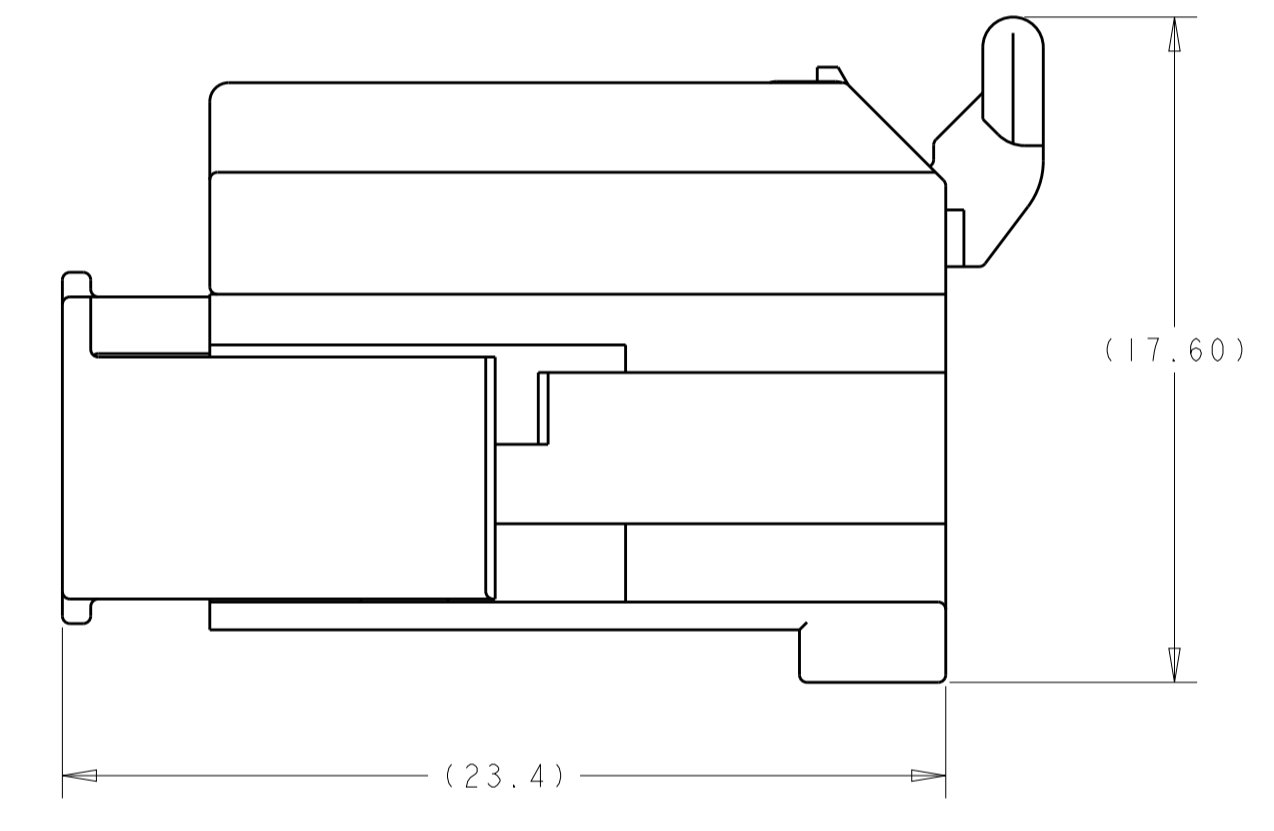

REVISIONS					
P.	LTN	DESCRIPTION	DATE	DWN	APVD
D1		REVISED PER ECO-12-003443	24FEB2012	DD	RL
D2		REVISED PER ECO-13-019739	06JAN2014	DD	RL
D3		REVISED PER ECO-14-014459	09OCT2014	DD	RL

- 1. CIRCUIT IDENTIFICATION NUMBERS LOCATED AS SHOWN.
- 2. SPACER AND CPA ARE SHIPPED IN PRE-ASSEMBLED POSITION.
- 3. PART NUMBER AND DATE CODE.
- 4. CAVITY ID.
- 5. MATERIAL SPECIFICATION.
- 6. PACKING: CONNECTOR ASSEMBLIES BULK PACKED IN CARDBOARD BOX.

ITEM NO	DESCRIPTION	MATERIAL	COLOR	QTY REQ'D PER ASSY	REVISION OF EACH ASSY NO (WHEN BLANK, USE DWG REVISION)	WEIGHT OF EACH ASSY NO (g)
1	CPA	>PBT-GF20<	RED	3		
2	SPACER	>PBT-GF30<	RED	2		
1	HOUSING; KEY E	>PA66-GF35<	BLACK	1		
1	HOUSING; KEY D	>PA66-GF35<	BLACK	1		
1	HOUSING; KEY C	>PA66-GF35<	BLACK	1		
1	HOUSING; KEY A	>PA66-GF35<	BLACK	1		
	ASSEMBLY PN					

PARTS LIST

THIS DRAWING IS A CONTROLLED DOCUMENT.

DWN: R. VESTAL 14DEC2006
CHK: D. STRAUSSER 14DEC2006
APVD: D. STRAUSSER 14DEC2006

NAME: 2X4 POSITION, GET, FEMALE CONNECTOR, ASSEMBLY

SIZE: A1 00779 C=1456987