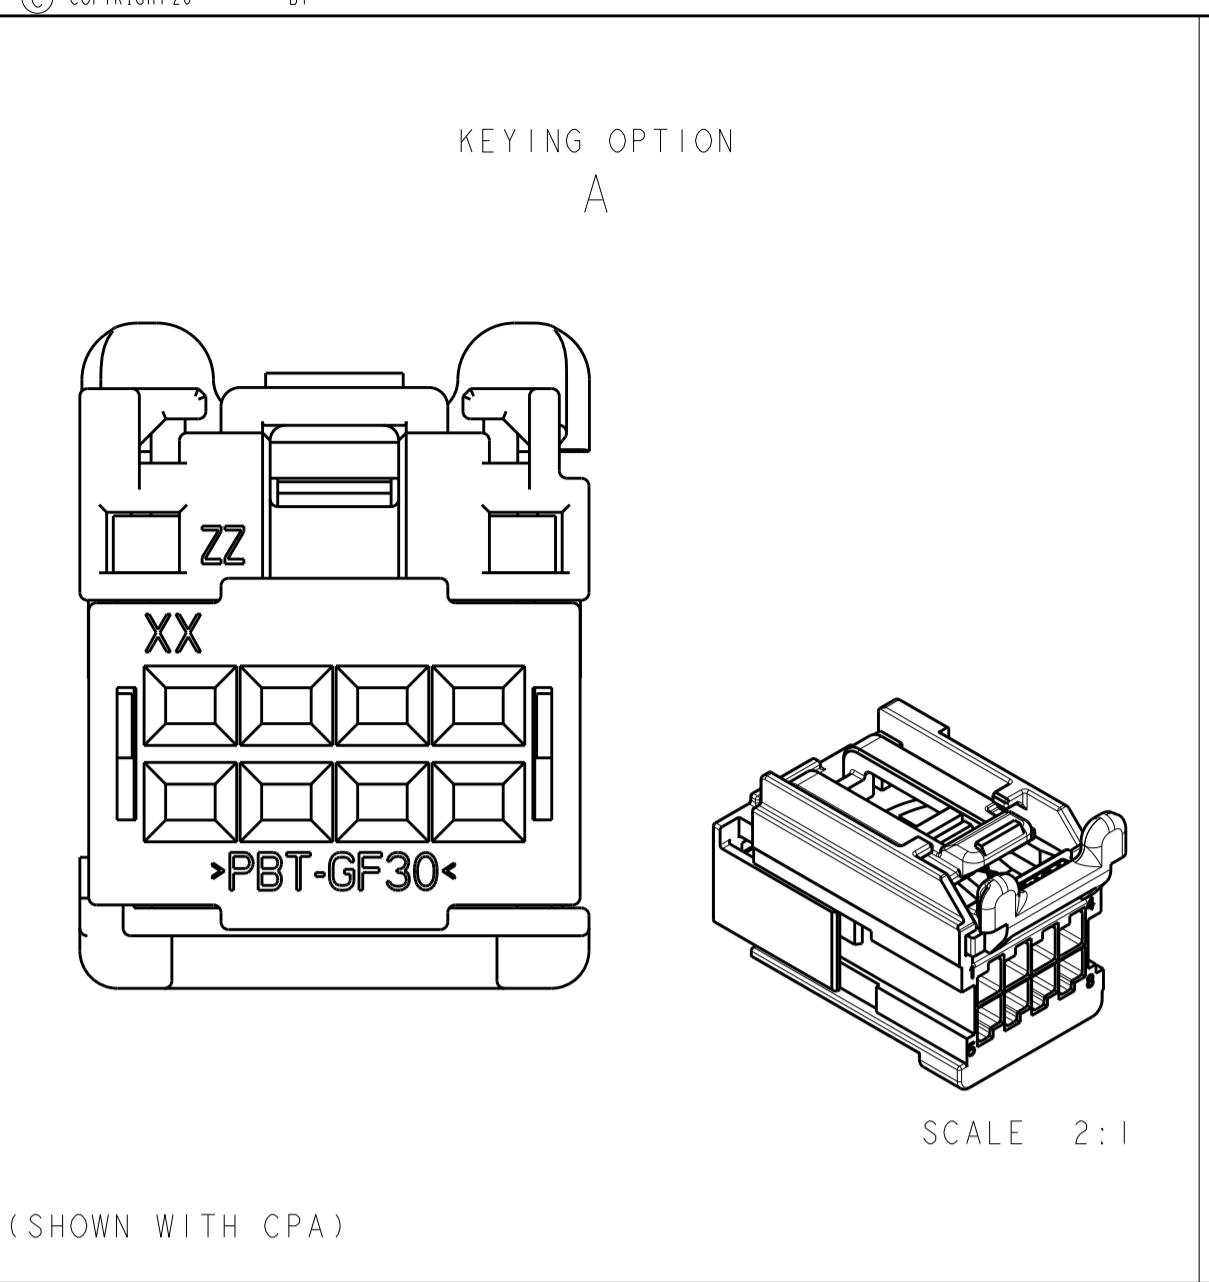

REVISIONS					
P.	LTN	DESCRIPTION	DATE	DWN	APVD
D1		REVISED PER ECO-12-003443	24FEB2012	DD	RL
D2		REVISED PER ECO-13-019739	06JAN2014	DD	RL
D3		REVISED PER ECO-14-014459	09OCT2014	DD	RL

- 1. CIRCUIT IDENTIFICATION NUMBERS LOCATED AS SHOWN.
- 2. SPACER AND CPA ARE SHIPPED IN PRE-ASSEMBLED POSITION.
- 3. PART NUMBER AND DATE CODE.
- 4. CAVITY ID.
- 5. MATERIAL SPECIFICATION.
- 6. PACKING: CONNECTOR ASSEMBLIES BULK PACKED IN CARDBOARD BOX.

ITEM NO	DESCRIPTION	MATERIAL	COLOR	QTY REQ'D PER ASSY	REVISION OF EACH ASSY NO (WHEN BLANK, USE DWG REVISION)	WEIGHT OF EACH ASSY NO (g)
1	CPA	>PBT-GF20<	RED	3		
2	SPACER	>PBT-GF30<	RED	2		
1	HOUSING; KEY E	>PA66-GF35<	BLACK	1		
1	HOUSING; KEY D	>PA66-GF35<	BLACK	1		
1	HOUSING; KEY C	>PA66-GF35<	BLACK	1		
1	HOUSING; KEY A	>PA66-GF35<	BLACK	1		
	ASSEMBLY PN					

PARTS LIST

THIS DRAWING IS A CONTROLLED DOCUMENT.

DWN: R. VESTAL 14DEC2006
CHK: D. STRAUSSER 14DEC2006
APVD: D. STRAUSSER 14DEC2006

NAME: 2X4 POSITION, GET, FEMALE CONNECTOR, ASSEMBLY

SIZE: A1 00779 C=1456987