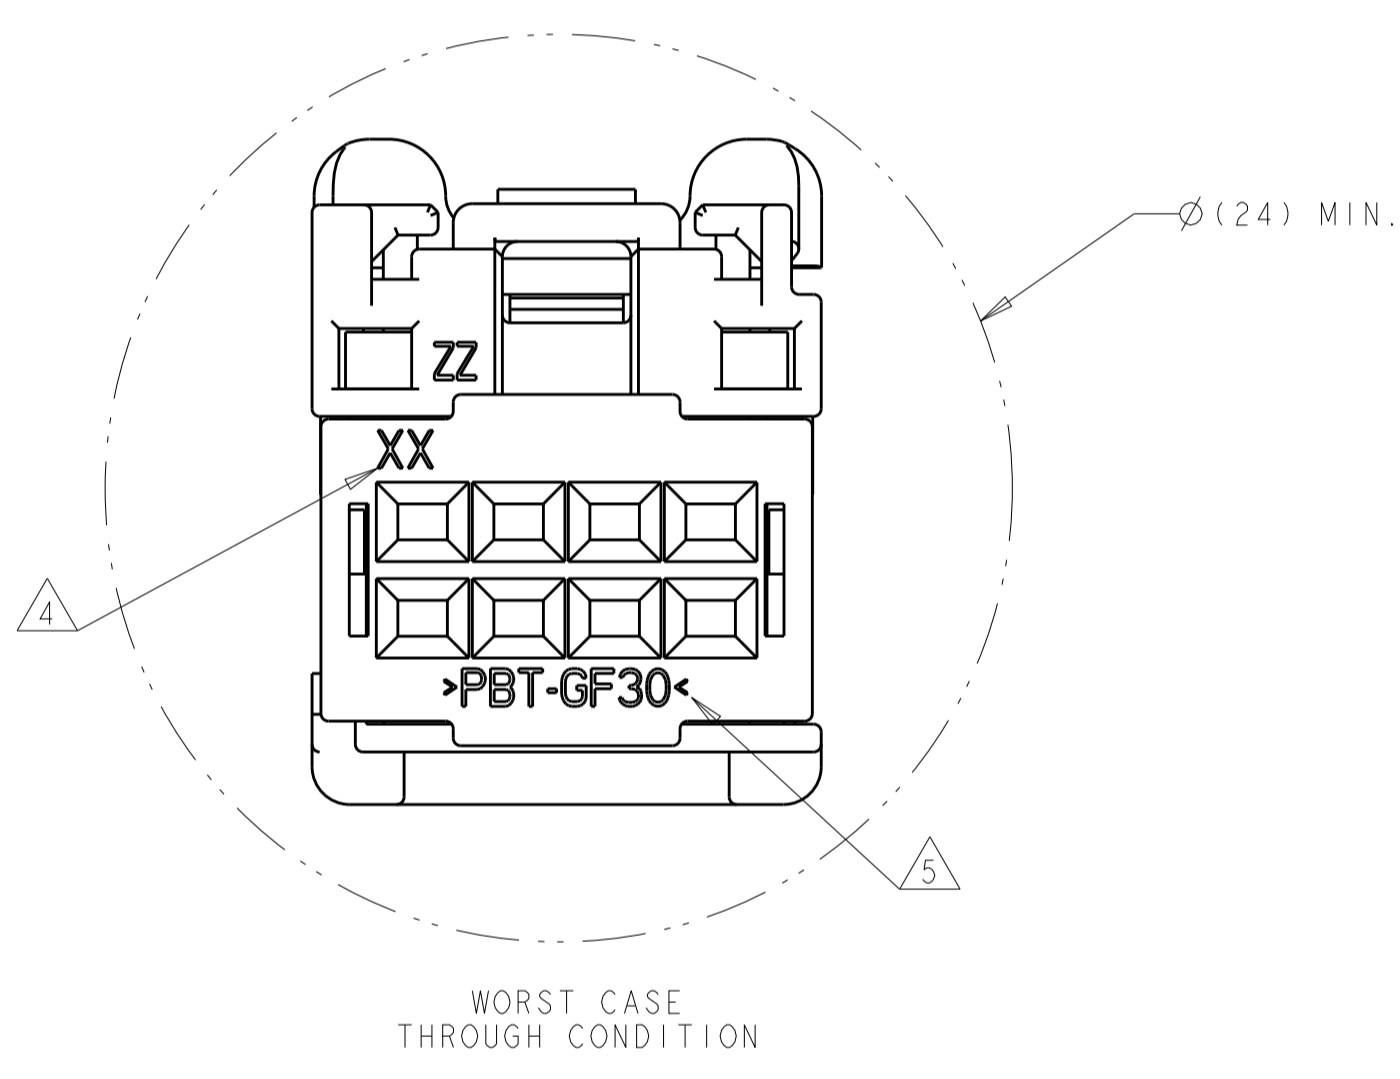

REVISIONS					
P.	LTN	DESCRIPTION	DATE	DWN	APVD
D1		REVISED PER ECO-12-003443	24FEB2012	DD	RL
D2		REVISED PER ECO-13-019739	06JAN2014	DD	RL
D3		REVISED PER ECO-14-014459	09OCT2014	DD	RL

- 1. CIRCUIT IDENTIFICATION NUMBERS LOCATED AS SHOWN.
- 2. SPACER AND CPA ARE SHIPPED IN PRE-ASSEMBLED POSITION.
- 3. PART NUMBER AND DATE CODE.
- 4. CAVITY ID.
- 5. MATERIAL SPECIFICATION.
- 6. PACKING: CONNECTOR ASSEMBLIES BULK PACKED IN CARDBOARD BOX.

PARTS LIST

THIS DRAWING IS A CONTROLLED DOCUMENT.

DWN: R. VESTAL 14DEC2006
CHK: D. STRAUSSER 14DEC2006
APVD: D. STRAUSSER 14DEC2006

NAME: 2X4 POSITION, GET, FEMALE CONNECTOR, ASSEMBLY

SIZE: A1 00779 C=1456987