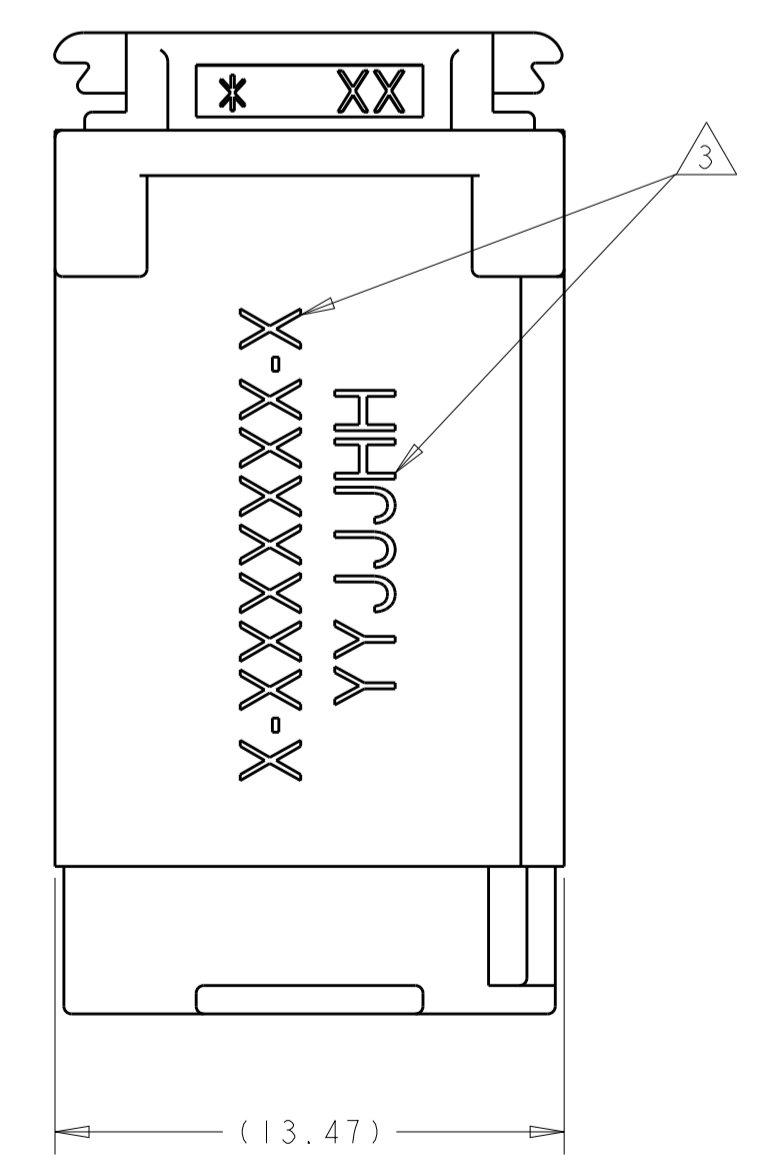

REVISIONS					
P.	LTN	DESCRIPTION	DATE	DWN	APVD
D1		REVISED PER ECO-12-003443	24FEB2012	DD	RL
D2		REVISED PER ECO-13-019739	06JAN2014	DD	RL
D3		REVISED PER ECO-14-014459	09OCT2014	DD	RL

- 1. CIRCUIT IDENTIFICATION NUMBERS LOCATED AS SHOWN.
- 2. SPACER AND CPA ARE SHIPPED IN PRE-ASSEMBLED POSITION.
- 3. PART NUMBER AND DATE CODE.
- 4. CAVITY ID.
- 5. MATERIAL SPECIFICATION.
- 6. PACKING: CONNECTOR ASSEMBLIES BULK PACKED IN CARDBOARD BOX.

ITEM NO	DESCRIPTION	MATERIAL	COLOR	QTY REQ'D PER ASSY	REVISION OF EACH ASSY NO (WHEN BLANK, USE DWG REVISION)	WEIGHT OF EACH ASSY NO (g)
1	CPA	>PBT-GF20<	RED	3		
2	SPACER	>PBT-GF30<	RED	2		
1	HOUSING; KEY E	>PA66-GF35<	BLACK	1		
1	HOUSING; KEY D	>PA66-GF35<	BLACK	1		
1	HOUSING; KEY C	>PA66-GF35<	BLACK	1		
1	HOUSING; KEY A	>PA66-GF35<	BLACK	1		
	ASSEMBLY PN					

PARTS LIST

THIS DRAWING IS A CONTROLLED DOCUMENT.

DWN: R. VESTAL 14DEC2006
CHK: D. STRAUSSER 14DEC2006
APVD: D. STRAUSSER 14DEC2006

NAME: 2X4 POSITION, GET, FEMALE CONNECTOR, ASSEMBLY

SIZE: A1 00779 C=1456987