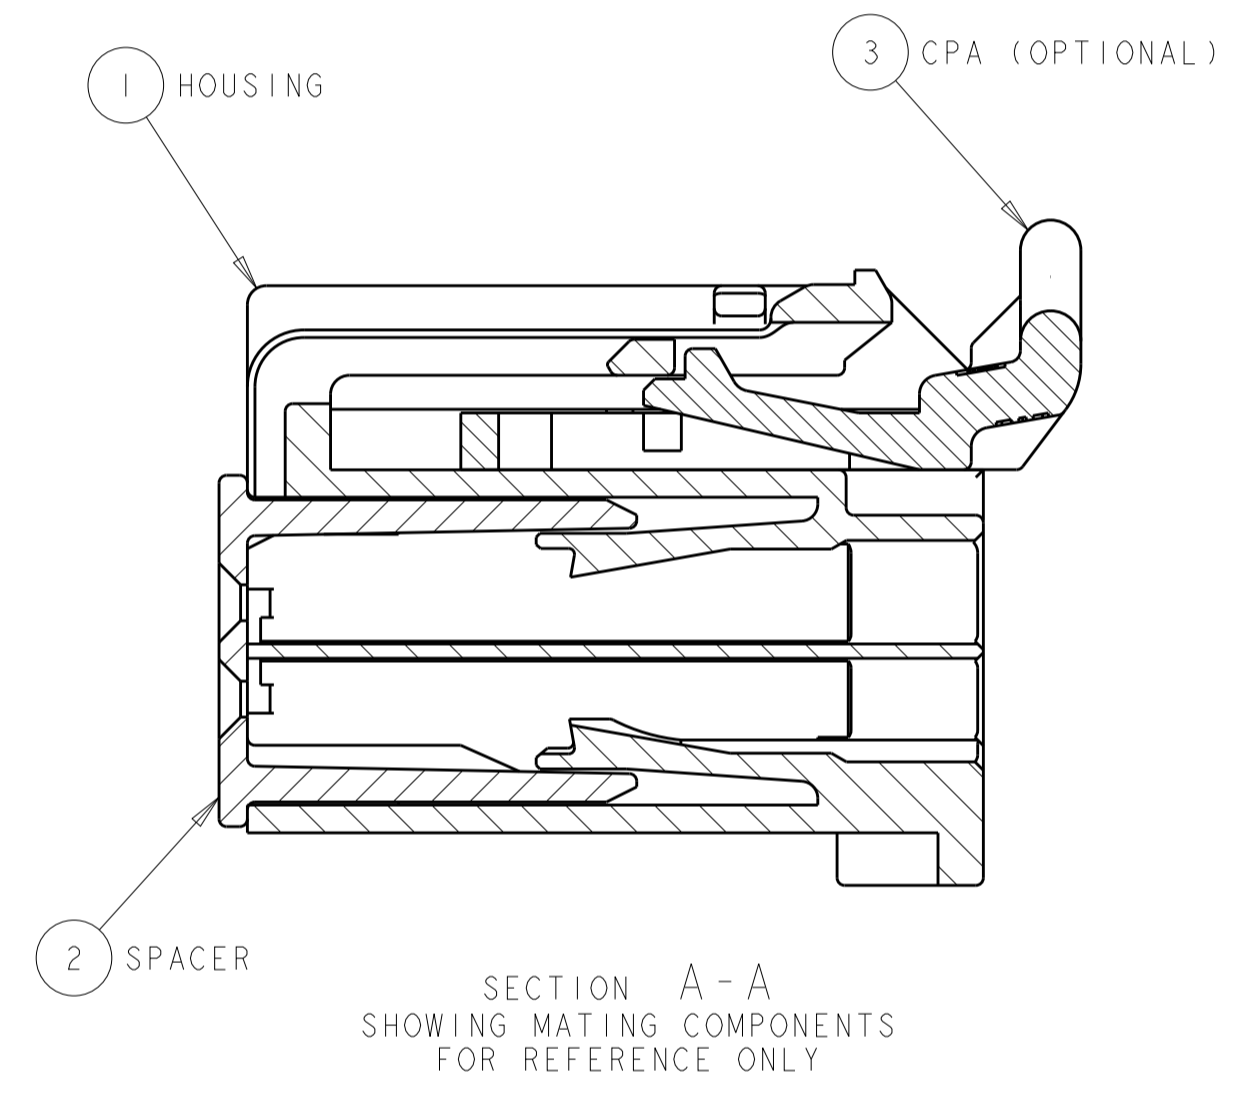

REVISIONS					
P.	LTN	DESCRIPTION	DATE	DWN	APVD
D1		REVISED PER ECO-12-003443	24FEB2012	DD	RL
D2		REVISED PER ECO-13-019739	06JAN2014	DD	RL
D3		REVISED PER ECO-14-014459	09OCT2014	DD	RL

- 1. CIRCUIT IDENTIFICATION NUMBERS LOCATED AS SHOWN.
- 2. SPACER AND CPA ARE SHIPPED IN PRE-ASSEMBLED POSITION.
- 3. PART NUMBER AND DATE CODE.
- 4. CAVITY ID.
- 5. MATERIAL SPECIFICATION.
- 6. PACKING: CONNECTOR ASSEMBLIES BULK PACKED IN CARDBOARD BOX.

THIS DRAWING IS A CONTROLLED DOCUMENT.

DWN: R. VESTAL 14DEC2006
 CHK: D. STRAUSSER 14DEC2006
 APVD: D. STRAUSSER 14DEC2006

NAME: 2X4 POSITION, GET, FEMALE CONNECTOR, ASSEMBLY

SIZE: A100779 C=1456987

SCALE: 5:1 SHEET 1 OF 1 REV: D3