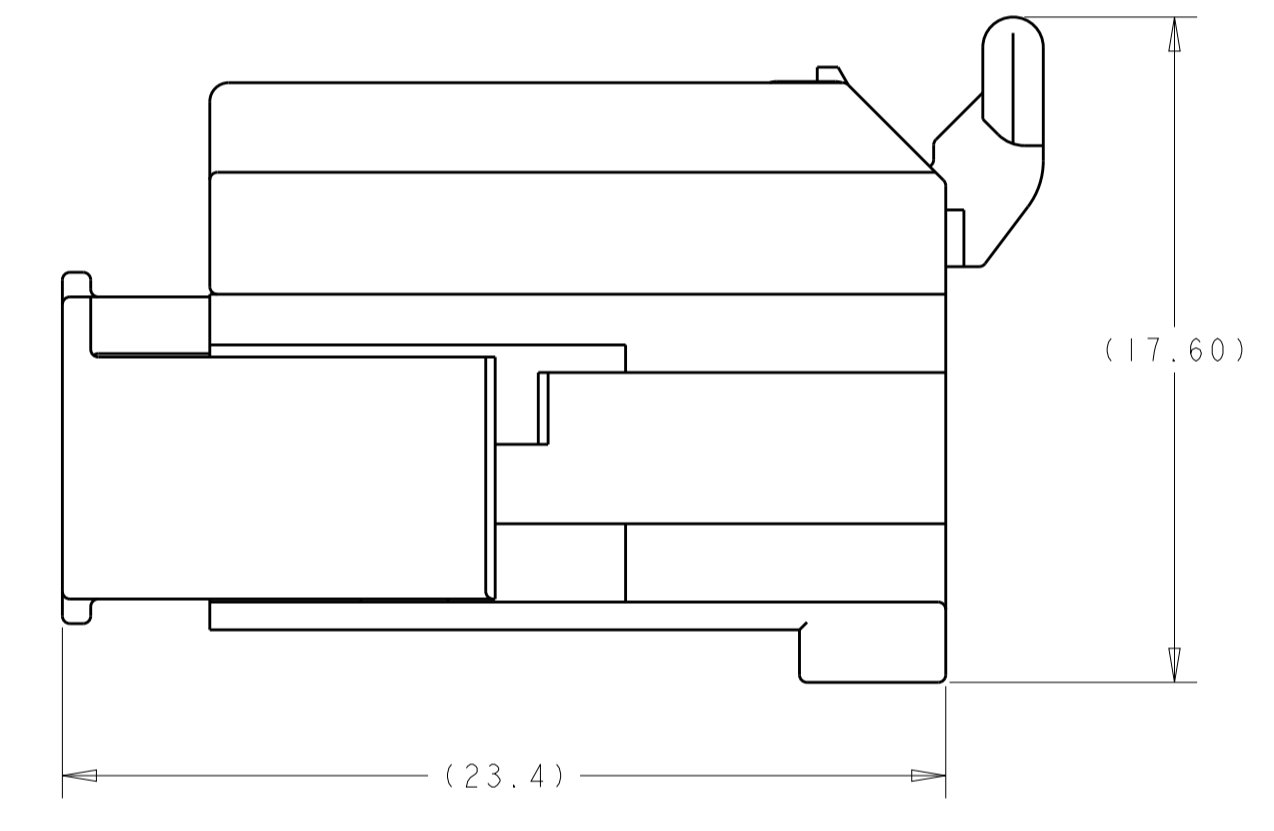

REVISIONS					
P.	LTN	DESCRIPTION	DATE	DWN	APVD
D1		REVISED PER ECO-12-003443	24FEB2012	DD	RL
D2		REVISED PER ECO-13-019739	06JAN2014	DD	RL
D3		REVISED PER ECO-14-014459	09OCT2014	DD	RL

- 1. CIRCUIT IDENTIFICATION NUMBERS LOCATED AS SHOWN.
- 2. SPACER AND CPA ARE SHIPPED IN PRE-ASSEMBLED POSITION.
- 3. PART NUMBER AND DATE CODE.
- 4. CAVITY ID.
- 5. MATERIAL SPECIFICATION.
- 6. PACKING: CONNECTOR ASSEMBLIES BULK PACKED IN CARDBOARD BOX.

ITEM NO	DESCRIPTION	MATERIAL	COLOR	QTY REQ'D PER ASSY	REVISION OF EACH ASSY NO (WHEN BLANK, USE DWG REVISION)	WEIGHT OF EACH ASSY NO (g)
1	CPA	>PBT-GF20<	RED	3		
2	SPACER	>PBT-GF30<	RED	2		
1	HOUSING; KEY E	>PA66-GF35<	BLACK	1		
1	HOUSING; KEY D	>PA66-GF35<	BLACK	1		
1	HOUSING; KEY C	>PA66-GF35<	BLACK	1		
1	HOUSING; KEY A	>PA66-GF35<	BLACK	1		
	ASSEMBLY PN					

THIS DRAWING IS A CONTROLLED DOCUMENT.

DWN: R. VESTAL 14DEC2006
 CHK: D. STRAUSSER 14DEC2006
 APVD: D. STRAUSSER 14DEC2006

NAME: 2X4 POSITION, GET, FEMALE CONNECTOR, ASSEMBLY

SIZE: A100779 C=1456987

SCALE: 5:1 SHEET 1 OF 1 REV: D3