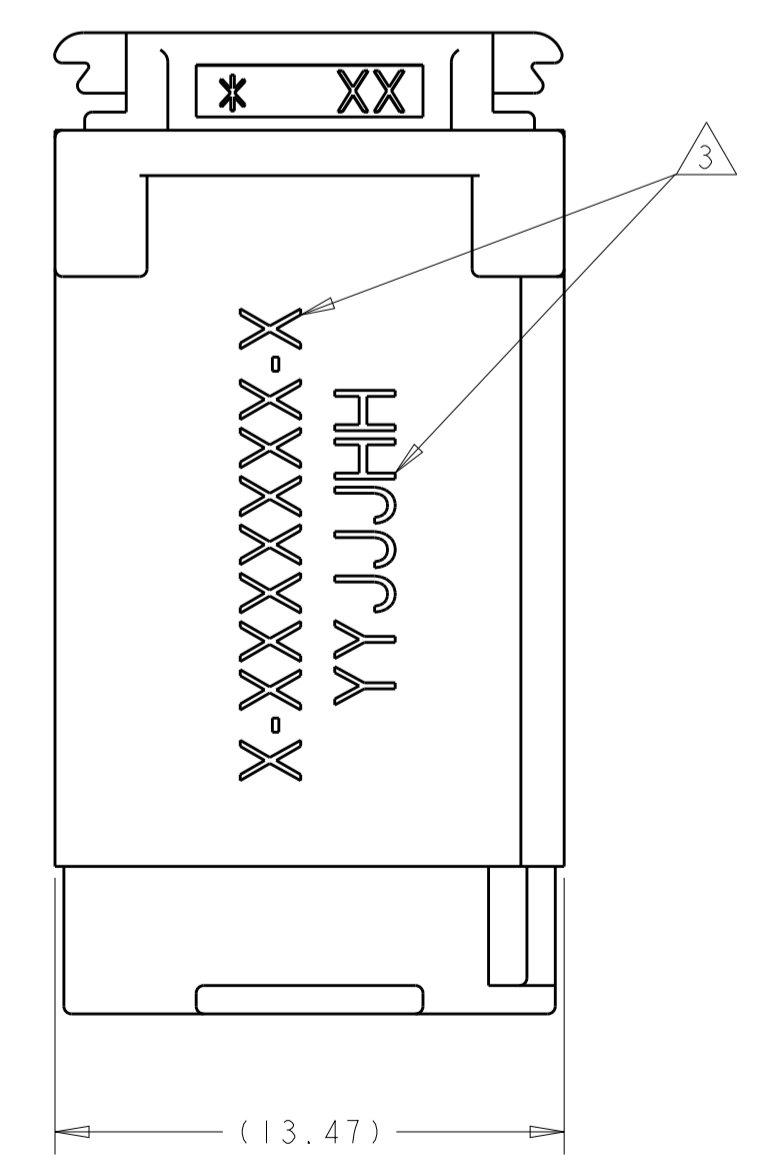

REVISIONS					
P.	LTN	DESCRIPTION	DATE	DWN	APVD
D1		REVISED PER ECO-12-003443	24FEB2012	DD	RL
D2		REVISED PER ECO-13-019739	06JAN2014	DD	RL
D3		REVISED PER ECO-14-014459	09OCT2014	DD	RL

- 1. CIRCUIT IDENTIFICATION NUMBERS LOCATED AS SHOWN.
- 2. SPACER AND CPA ARE SHIPPED IN PRE-ASSEMBLED POSITION.
- 3. PART NUMBER AND DATE CODE.
- 4. CAVITY ID.
- 5. MATERIAL SPECIFICATION.
- 6. PACKING: CONNECTOR ASSEMBLIES BULK PACKED IN CARDBOARD BOX.

ITEM NO	DESCRIPTION	MATERIAL	COLOR	QTY REQ'D PER ASSY	REVISION OF EACH ASSY NO (WHEN BLANK, USE DWG REVISION)	WEIGHT OF EACH ASSY NO (g)
1	CPA	>PBT-GF20<	RED	3		
2	SPACER	>PBT-GF30<	RED	2		
1	HOUSING; KEY E	>PA66-GF35<	BLACK	1		
1	HOUSING; KEY D	>PA66-GF35<	BLACK	1		
1	HOUSING; KEY C	>PA66-GF35<	BLACK	1		
1	HOUSING; KEY A	>PA66-GF35<	BLACK	1		
	ASSEMBLY PN					

THIS DRAWING IS A CONTROLLED DOCUMENT.

DWN: R. VESTAL 14DEC2006
 CHK: D. STRAUSSER 14DEC2006
 APVD: D. STRAUSSER 14DEC2006

NAME: 2X4 POSITION, GET, FEMALE CONNECTOR, ASSEMBLY

SIZE: A100779 C=1456987

SCALE: 5:1 SHEET 1 OF 1 REV: D3