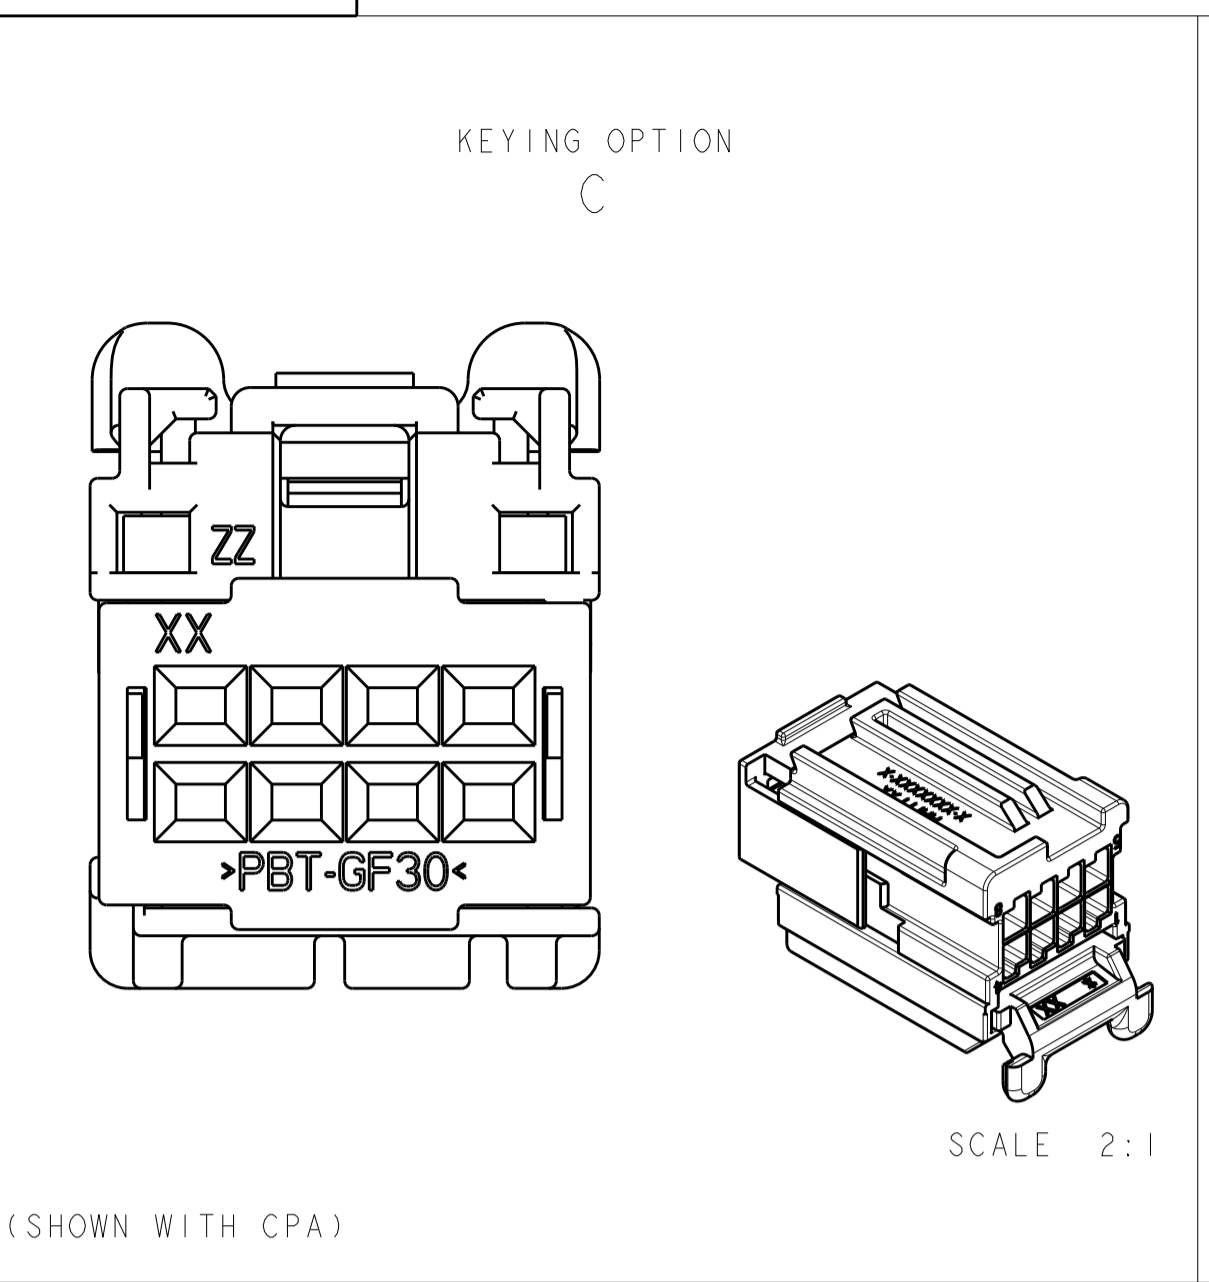

REVISIONS					
P.	LTN	DESCRIPTION	DATE	DWN	APVD
D1		REVISED PER ECO-12-003443	24FEB2012	DD	RL
D2		REVISED PER ECO-13-019739	06JAN2014	DD	RL
D3		REVISED PER ECO-14-014459	09OCT2014	DD	RL

- 1. CIRCUIT IDENTIFICATION NUMBERS LOCATED AS SHOWN.
- 2. SPACER AND CPA ARE SHIPPED IN PRE-ASSEMBLED POSITION.
- 3. PART NUMBER AND DATE CODE.
- 4. CAVITY ID.
- 5. MATERIAL SPECIFICATION.
- 6. PACKING: CONNECTOR ASSEMBLIES BULK PACKED IN CARDBOARD BOX.

ITEM NO	DESCRIPTION	MATERIAL	COLOR	QTY REQ'D PER ASSY	REVISION OF EACH ASSY NO (WHEN BLANK, USE DWG REVISION)	WEIGHT OF EACH ASSY NO (g)
1	CPA	>PBT-GF20<	RED	3		
2	SPACER	>PBT-GF30<	RED	2		
1	HOUSING; KEY E	>PA66-GF35<	BLACK	1		
1	HOUSING; KEY D	>PA66-GF35<	BLACK	1		
1	HOUSING; KEY C	>PA66-GF35<	BLACK	1		
1	HOUSING; KEY A	>PA66-GF35<	BLACK	1		
	ASSEMBLY PN					

THIS DRAWING IS A CONTROLLED DOCUMENT.

DWN: R. VESTAL 14DEC2006
 CHK: D. STRAUSSER 14DEC2006
 APVD: D. STRAUSSER 14DEC2006

NAME: 2X4 POSITION, GET, FEMALE CONNECTOR, ASSEMBLY

SIZE: A100779 C=1456987

SCALE: 5:1 SHEET 1 OF 1 REV: D3