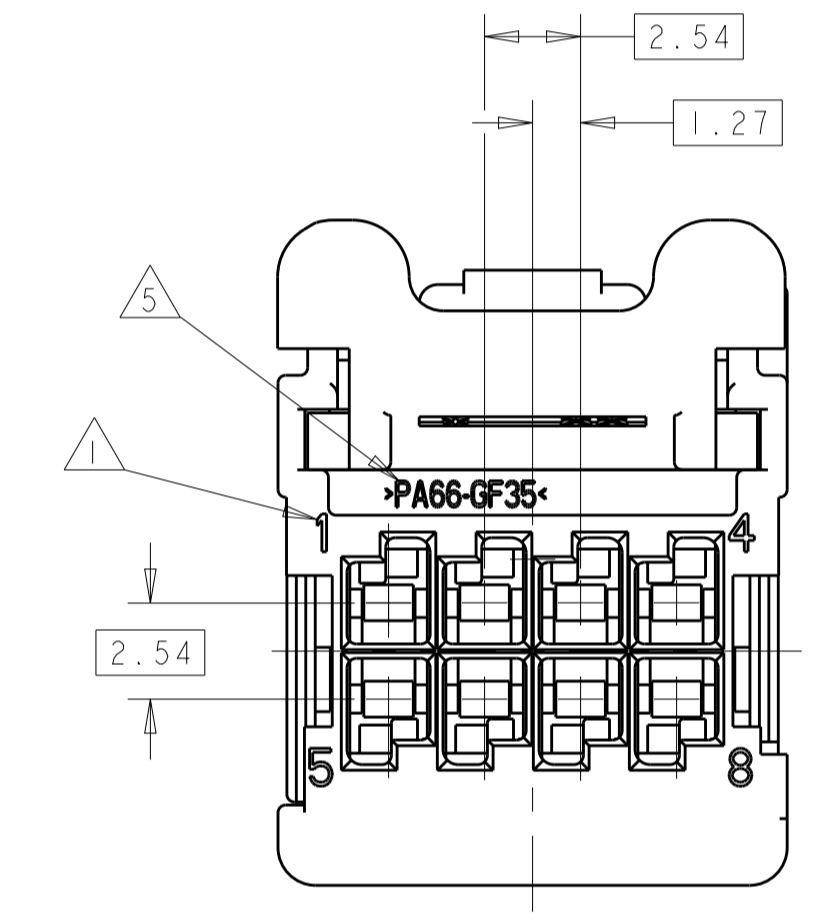

REVISIONS					
P.	LTN	DESCRIPTION	DATE	DWN	APVD
D1		REVISED PER ECO-12-003443	24FEB2012	DD	RL
D2		REVISED PER ECO-13-019739	06JAN2014	DD	RL
D3		REVISED PER ECO-14-014459	09OCT2014	DD	RL

- 1. CIRCUIT IDENTIFICATION NUMBERS LOCATED AS SHOWN.
- 2. SPACER AND CPA ARE SHIPPED IN PRE-ASSEMBLED POSITION.
- 3. PART NUMBER AND DATE CODE.
- 4. CAVITY ID.
- 5. MATERIAL SPECIFICATION.
- 6. PACKING: CONNECTOR ASSEMBLIES BULK PACKED IN CARDBOARD BOX.

ITEM NO	DESCRIPTION	MATERIAL	COLOR	QTY REQ'D PER ASSY	REVISION OF EACH ASSY NO (WHEN BLANK, USE DWG REVISION)	WEIGHT OF EACH ASSY NO (g)
1	CPA	>PBT-GF20<	RED	3		
2	SPACER	>PBT-GF30<	RED	2		
1	HOUSING; KEY E	>PA66-GF35<	BLACK	1		
1	HOUSING; KEY D	>PA66-GF35<	BLACK	1		
1	HOUSING; KEY C	>PA66-GF35<	BLACK	1		
1	HOUSING; KEY A	>PA66-GF35<	BLACK	1		
	ASSEMBLY PN					

THIS DRAWING IS A CONTROLLED DOCUMENT.

DWN: R. VESTAL 14DEC2006
 CHK: D. STRAUSSER 14DEC2006
 APVD: D. STRAUSSER 14DEC2006

NAME: 2X4 POSITION, GET, FEMALE CONNECTOR, ASSEMBLY

SIZE: A100779 C=1456987

SCALE: 5:1 SHEET 1 OF 1 REV: D3