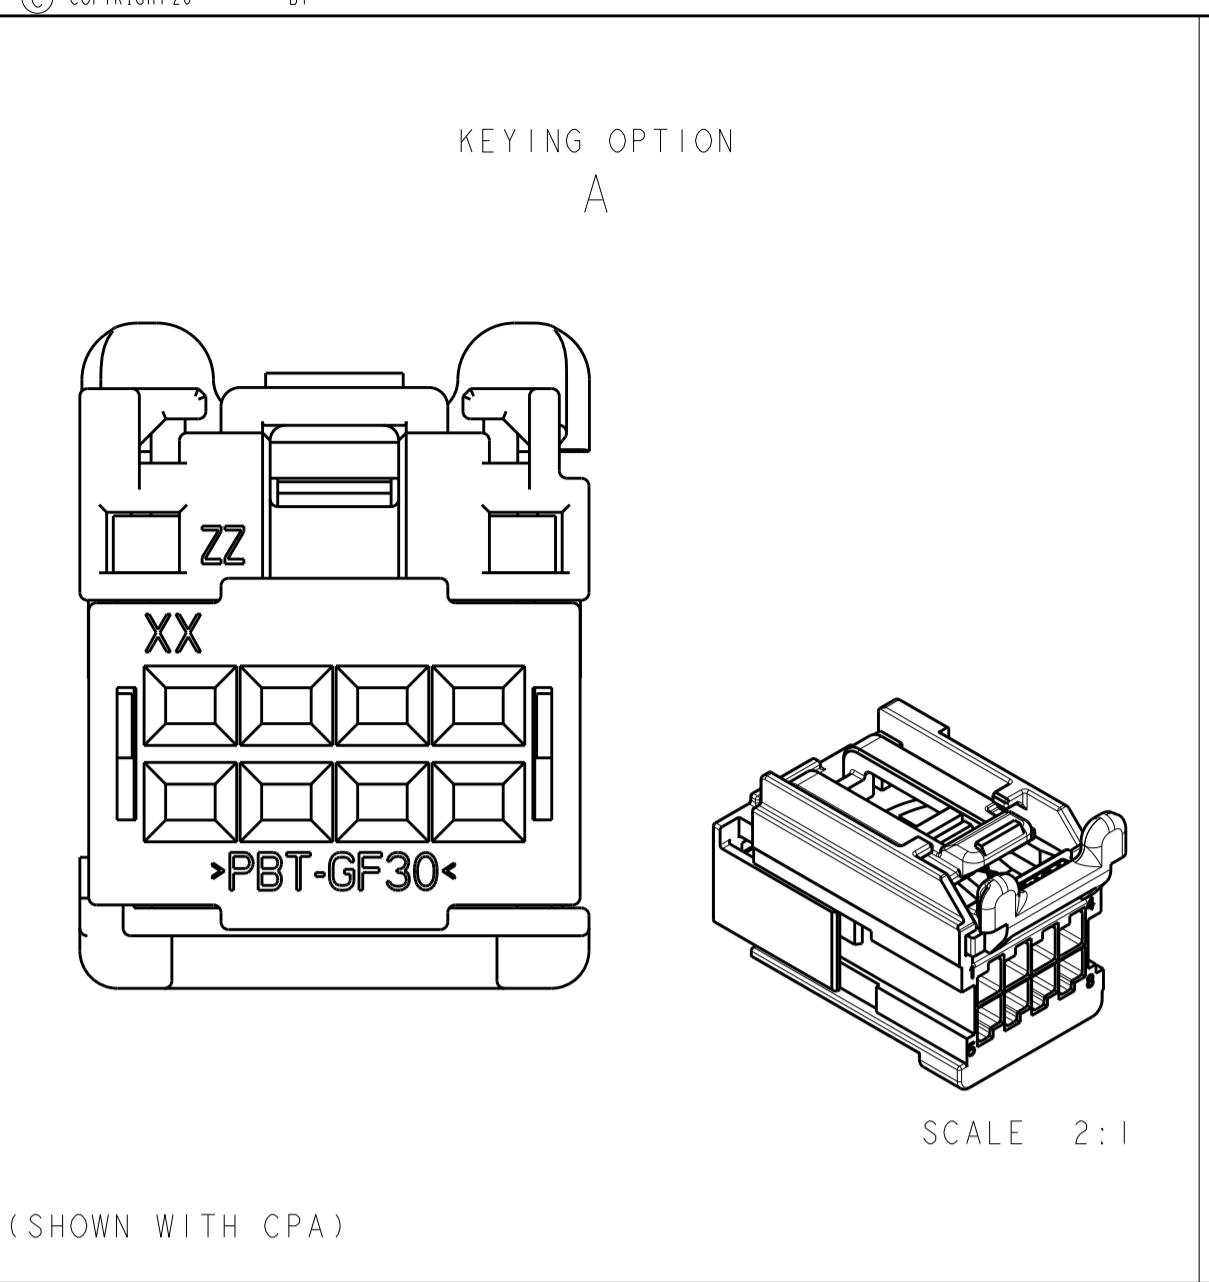

REVISIONS					
P.	LTN	DESCRIPTION	DATE	DWN	APVD
D1		REVISED PER ECO-12-003443	24FEB2012	DD	RL
D2		REVISED PER ECO-13-019739	06JAN2014	DD	RL
D3		REVISED PER ECO-14-014459	09OCT2014	DD	RL

- 1. CIRCUIT IDENTIFICATION NUMBERS LOCATED AS SHOWN.
- 2. SPACER AND CPA ARE SHIPPED IN PRE-ASSEMBLED POSITION.
- 3. PART NUMBER AND DATE CODE.
- 4. CAVITY ID.
- 5. MATERIAL SPECIFICATION.
- 6. PACKING: CONNECTOR ASSEMBLIES BULK PACKED IN CARDBOARD BOX.

ITEM NO	DESCRIPTION	MATERIAL	COLOR	QTY REQ'D PER ASSY	REVISION OF EACH ASSY NO (WHEN BLANK, USE DWG REVISION)	WEIGHT OF EACH ASSY NO (g)
1	CPA	>PBT-GF20<	RED	3		
2	SPACER	>PBT-GF30<	RED	2		
1	HOUSING; KEY E	>PA66-GF35<	BLACK	1		
1	HOUSING; KEY D	>PA66-GF35<	BLACK	1		
1	HOUSING; KEY C	>PA66-GF35<	BLACK	1		
1	HOUSING; KEY A	>PA66-GF35<	BLACK	1		
	ASSEMBLY PN					

THIS DRAWING IS A CONTROLLED DOCUMENT.

DWN: R. VESTAL 14DEC2006
 CHK: D. STRAUSSER 14DEC2006
 APVD: D. STRAUSSER 14DEC2006

NAME: 2X4 POSITION, GET, FEMALE CONNECTOR, ASSEMBLY

SIZE: A100779 C=1456987

SCALE: 5:1 SHEET 1 OF 1 REV: D3