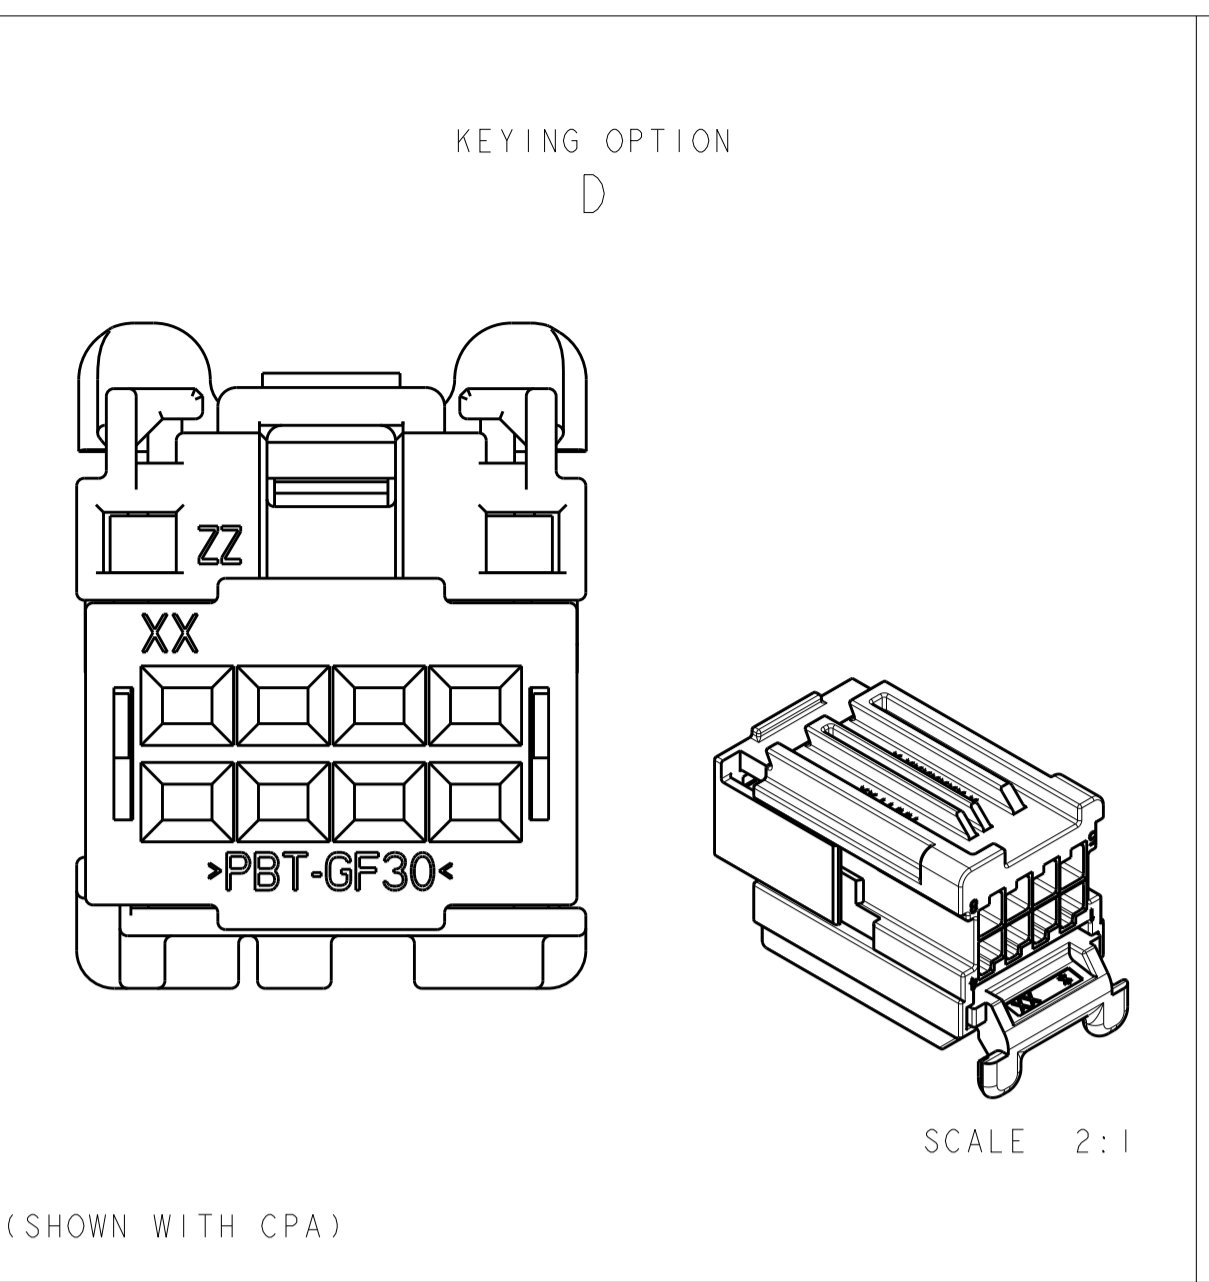

REVISIONS					
P.	LTN	DESCRIPTION	DATE	DWN	APVD
D1		REVISED PER ECO-12-003443	24FEB2012	DD	RL
D2		REVISED PER ECO-13-019739	06JAN2014	DD	RL
D3		REVISED PER ECO-14-014459	09OCT2014	DD	RL

- 1. CIRCUIT IDENTIFICATION NUMBERS LOCATED AS SHOWN.
- 2. SPACER AND CPA ARE SHIPPED IN PRE-ASSEMBLED POSITION.
- 3. PART NUMBER AND DATE CODE.
- 4. CAVITY ID.
- 5. MATERIAL SPECIFICATION.
- 6. PACKING: CONNECTOR ASSEMBLIES BULK PACKED IN CARDBOARD BOX.

ITEM NO	DESCRIPTION	MATERIAL	COLOR	QTY REQ'D PER ASSY	REVISION OF EACH ASSY NO (WHEN BLANK, USE DWG REVISION)	WEIGHT OF EACH ASSY NO (g)
1	CPA	>PBT-GF20<	RED	3		
2	SPACER	>PBT-GF30<	RED	2		
1	HOUSING; KEY E	>PA66-GF35<	BLACK	1		
1	HOUSING; KEY D	>PA66-GF35<	BLACK	1		
1	HOUSING; KEY C	>PA66-GF35<	BLACK	1		
1	HOUSING; KEY A	>PA66-GF35<	BLACK	1		
	ASSEMBLY PN					

THIS DRAWING IS A CONTROLLED DOCUMENT.

DWN: R. VESTAL 14DEC2006
 CHK: D. STRAUSSER 14DEC2006
 APVD: D. STRAUSSER 14DEC2006

NAME: 2X4 POSITION, GET, FEMALE CONNECTOR, ASSEMBLY

SIZE: A100779 C=1456987

SCALE: 5:1 SHEET 1 OF 1 REV: D3