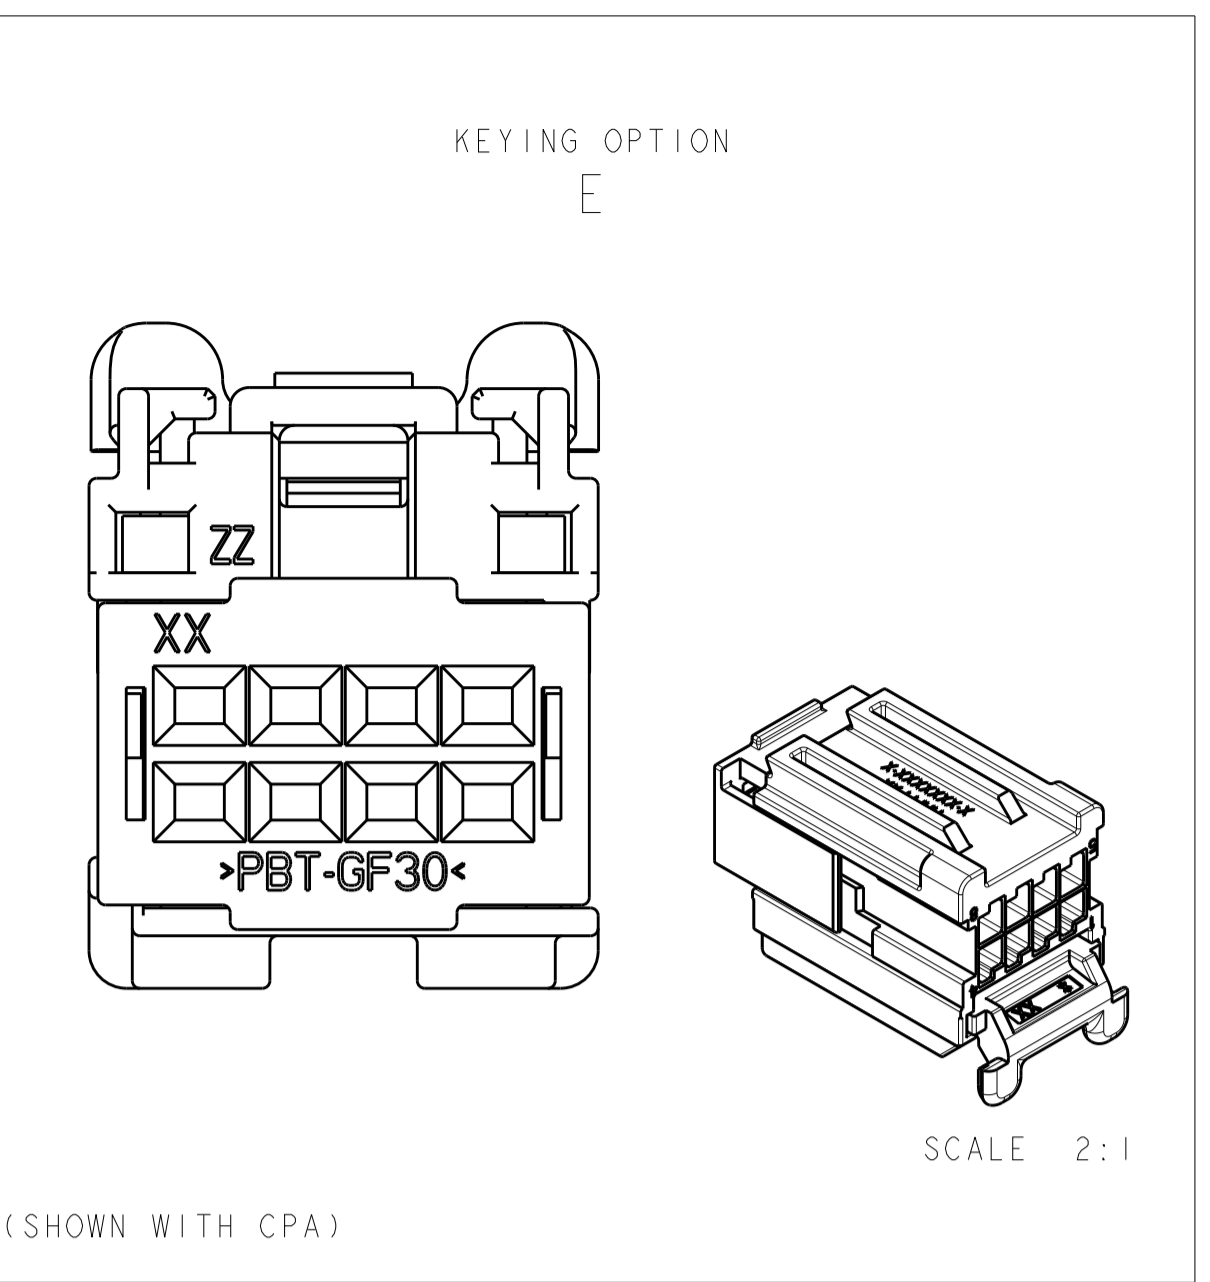

REVISIONS					
P.	LTN	DESCRIPTION	DATE	DWN	APVD
D1		REVISED PER ECO-12-003443	24FEB2012	DD	RL
D2		REVISED PER ECO-13-019739	06JAN2014	DD	RL
D3		REVISED PER ECO-14-014459	09OCT2014	DD	RL

- 1. CIRCUIT IDENTIFICATION NUMBERS LOCATED AS SHOWN.
- 2. SPACER AND CPA ARE SHIPPED IN PRE-ASSEMBLED POSITION.
- 3. PART NUMBER AND DATE CODE.
- 4. CAVITY ID.
- 5. MATERIAL SPECIFICATION.
- 6. PACKING: CONNECTOR ASSEMBLIES BULK PACKED IN CARDBOARD BOX.

ITEM NO	DESCRIPTION	MATERIAL	COLOR	QTY REQ'D PER ASSY	REVISION OF EACH ASSY NO (WHEN BLANK, USE DWG REVISION)	WEIGHT OF EACH ASSY NO (g)
1	CPA	>PBT-GF20<	RED	3		
2	SPACER	>PBT-GF30<	RED	2		
1	HOUSING; KEY E	>PA66-GF35<	BLACK	1		
1	HOUSING; KEY D	>PA66-GF35<	BLACK	1		
1	HOUSING; KEY C	>PA66-GF35<	BLACK	1		
1	HOUSING; KEY A	>PA66-GF35<	BLACK	1		
	ASSEMBLY PN					

THIS DRAWING IS A CONTROLLED DOCUMENT.

DWN: R. VESTAL 14DEC2006
 CHK: D. STRAUSSER 14DEC2006
 APVD: D. STRAUSSER 14DEC2006

NAME: 2X4 POSITION, GET, FEMALE CONNECTOR, ASSEMBLY

SIZE: A100779 C=1456987

SCALE: 5:1 SHEET 1 OF 1 REV: D3