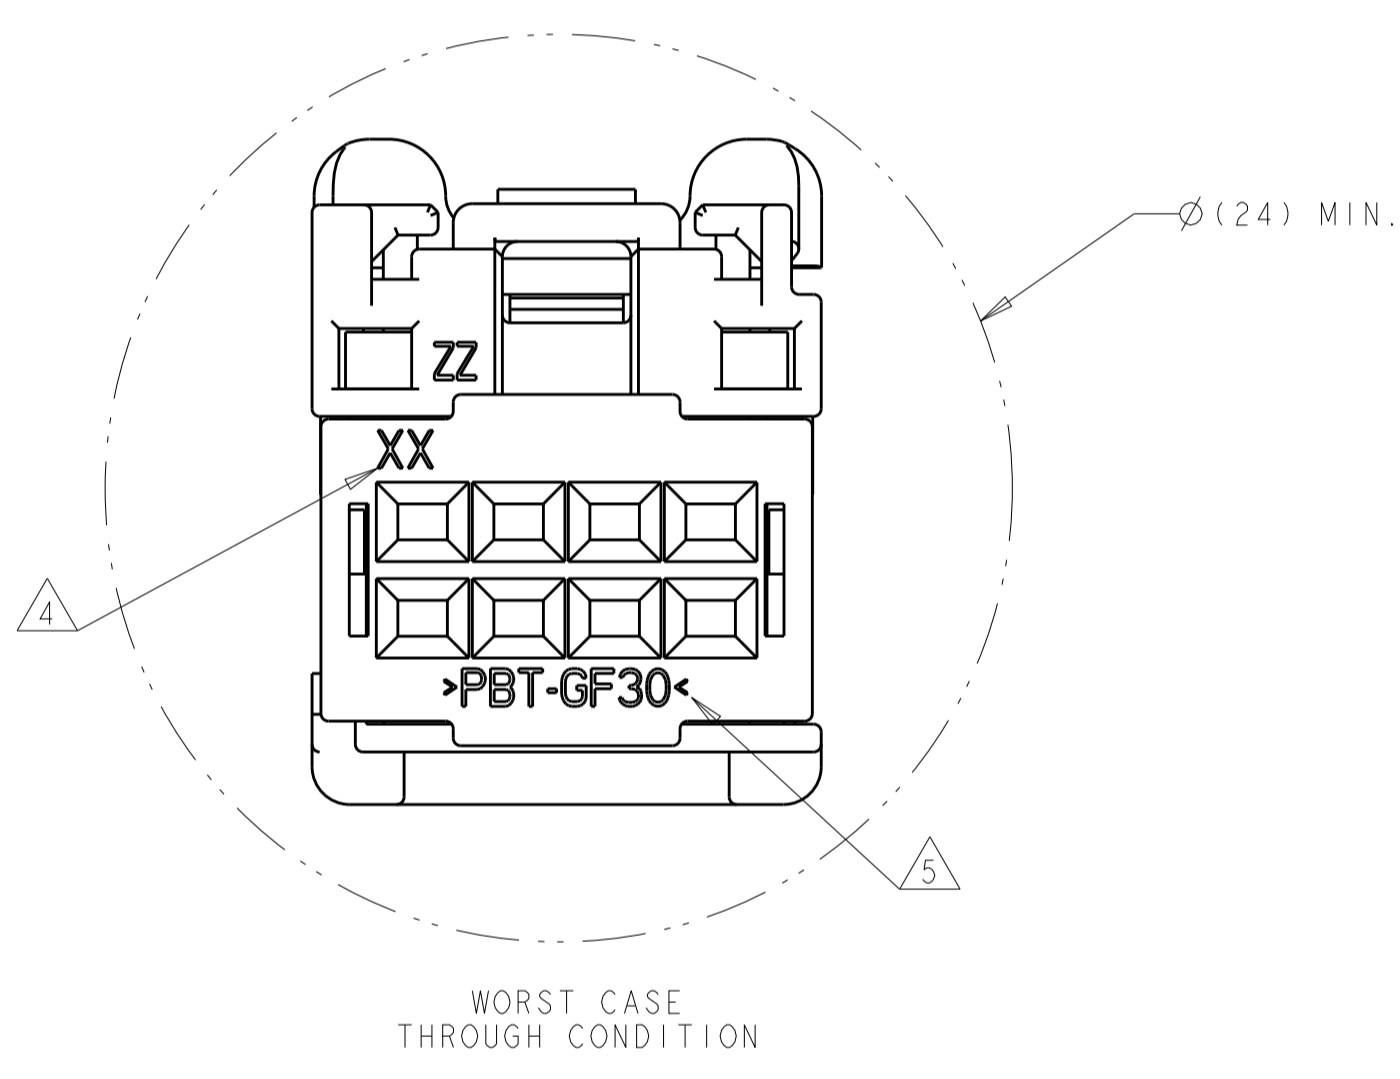

REVISIONS					
P.	LTN	DESCRIPTION	DATE	DWN	APVD
D1		REVISED PER ECO-12-003443	24FEB2012	DD	RL
D2		REVISED PER ECO-13-019739	06JAN2014	DD	RL
D3		REVISED PER ECO-14-014459	09OCT2014	DD	RL

- 1. CIRCUIT IDENTIFICATION NUMBERS LOCATED AS SHOWN.
- 2. SPACER AND CPA ARE SHIPPED IN PRE-ASSEMBLED POSITION.
- 3. PART NUMBER AND DATE CODE.
- 4. CAVITY ID.
- 5. MATERIAL SPECIFICATION.
- 6. PACKING: CONNECTOR ASSEMBLIES BULK PACKED IN CARDBOARD BOX.

THIS DRAWING IS A CONTROLLED DOCUMENT.

DWN: R. VESTAL 14DEC2006
 CHK: D. STRAUSSER 14DEC2006
 APVD: D. STRAUSSER 14DEC2006

NAME: 2X4 POSITION, GET, FEMALE CONNECTOR, ASSEMBLY

SIZE: A100779 C=1456987

SCALE: 5:1 SHEET 1 OF 1 REV: D3