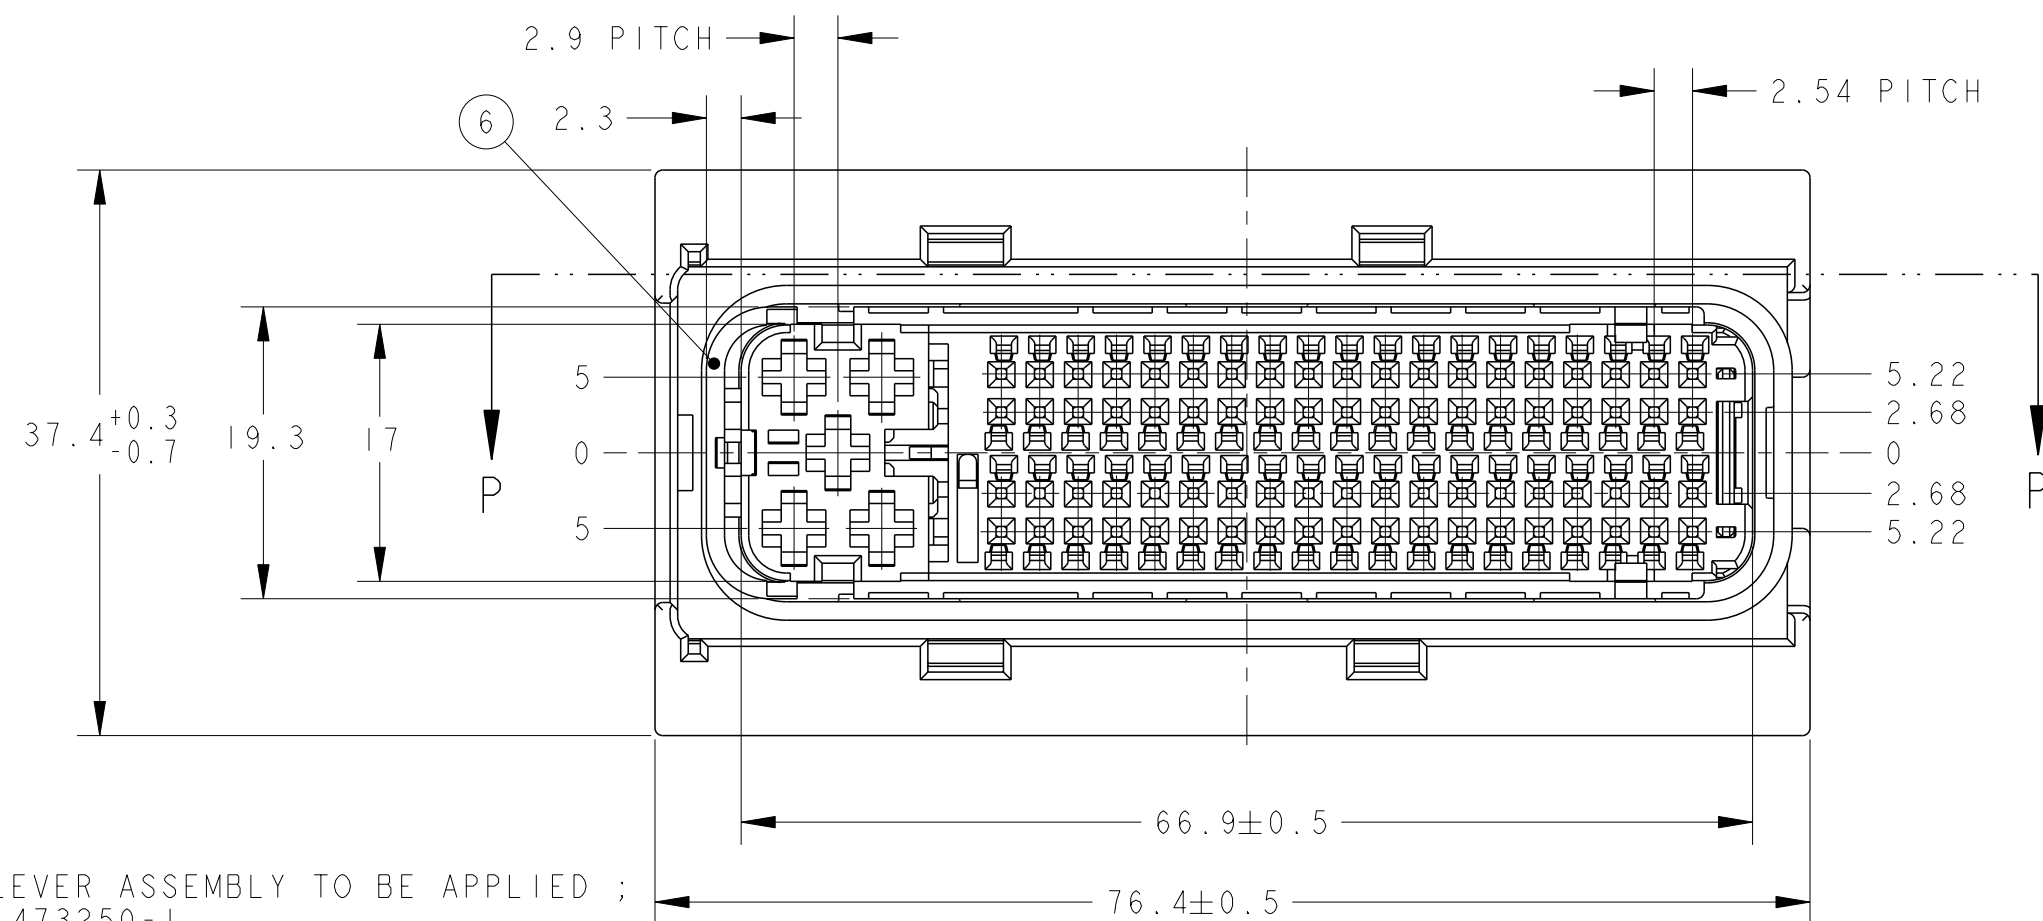

BOSS OF MAIN CAVITY BLOCK.
IT HOLD A PERIPHERAL SEAL.
(8PLC)

BOSS OF FRONT CAVITY BLOCK.
IT HOLD A PERIPHERAL SEAL.
(6PLC)

- PART NUMBER OF LEVER ASSEMBLY TO BE APPLIED ; P/N 1473247-1, 1473250-1
- PART NUMBER OF MQS RETAINER TO BE APPLIED ; P/N 368382-1
- APPLIED TERMINAL ; SEE TABLE-1
- PART NUMBER OF CAP HOUSING TO BE MATED ; P/N 1241434-1
- INSTRUCTION SHEET NO ; 411-78008

TABLE-1

CONTACT	MQS		JPT		
PART NUMBER	968220-1	968221-1	964282-2	964286-2	964273-2
WIRE SIZE (mm ²)	0.5	0.75	0.2~0.5	0.5~1.0	>1.0~2.5

SEE DRAWING 1473244-3	2	2	PA66	SLIDER	BLACK	7
	1	1	PBT	JPT RETAINER	YELLOW	6
	1	1	SILICONE	PERIPHERAL SEAL	ORANGE	5
	-	1	PBT	SEAL RETAINER	BLACK	4
	-	1	SILICONE	76POS FAMILY SEAL	ORANGE	3
	1	1	PBT	MAIN CAVITY BLOCK	BLACK	2
	1	1	PA66	FRONT CAVITY BLOCK	BLACK	1
	-3	-2	-1	MATERIAL	PART NAME	FINISH/COLOR NO

- 適用レバーアッセンブリ型番は、P/N 1473247-1, 1473250-1
- 適用MQSリテーナ型番は、P/N 368382-1
- 適用端子はTABLE-1参照
- 嵌合相手型番は、P/N 1241434-1
- 取扱説明書 NO ; 411-78008

THIS DRAWING IS A CONTROLLED DOCUMENT.

DWN Y. KAWAHARA 10OCT2001
 CHK N. SAI 10OCT2001
 APVD K. SHIMIZU 10OCT2001