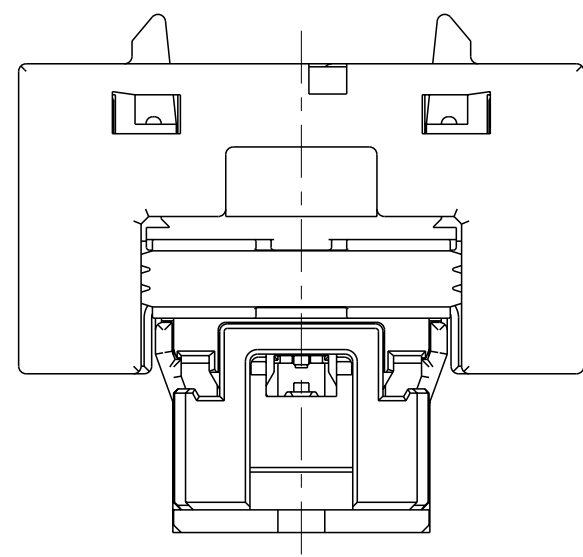

BOSS OF MAIN CAVITY BLOCK.
IT HOLD A PERIPHERAL SEAL.
(8PLC)

BOSS OF FRONT CAVITY BLOCK.
IT HOLD A PERIPHERAL SEAL.
(6PLC)

- PART NUMBER OF LEVER ASSEMBLY TO BE APPLIED ; P/N 1473247-1, 1473250-1
- PART NUMBER OF MQS RETAINER TO BE APPLIED ; P/N 368382-1
- APPLIED TERMINAL ; SEE TABLE-1
- PART NUMBER OF CAP HOUSING TO BE MATED ; P/N 1241434-1
- INSTRUCTION SHEET NO ; 411-78008

TABLE-1

CONTACT	MQS		JPT		
PART NUMBER	968220-1	968221-1	964282-2	964286-2	964273-2
WIRE SIZE (mm ²)	0.5	0.75	0.2~0.5	0.5~1.0	>1.0~2.5

SEE DRAWING 1473244-3	2	2	PA66	SLIDER	BLACK	7
	1	1	PBT	JPT RETAINER	YELLOW	6
	1	1	SILICONE	PERIPHERAL SEAL	ORANGE	5
	-	1	PBT	SEAL RETAINER	BLACK	4
	-	1	SILICONE	76POS FAMILY SEAL	ORANGE	3
	1	1	PBT	MAIN CAVITY BLOCK	BLACK	2
	1	1	PA66	FRONT CAVITY BLOCK	BLACK	1
	-3	-2	-1	MATERIAL	PART NAME	FINISH/COLOR NO

- 適用レバーアッセンブリ型番は、P/N 1473247-1, 1473250-1
- 適用MQSリテーナ型番は、P/N 368382-1
- 適用端子はTABLE-1参照
- 嵌合相手型番は、P/N 1241434-1
- 取扱説明書 NO ; 411-78008

THIS DRAWING IS A CONTROLLED DOCUMENT.

DWN Y. KAWAHARA 10OCT2001
 CHK N. SAI 10OCT2001
 APVD K. SHIMIZU 10OCT2001