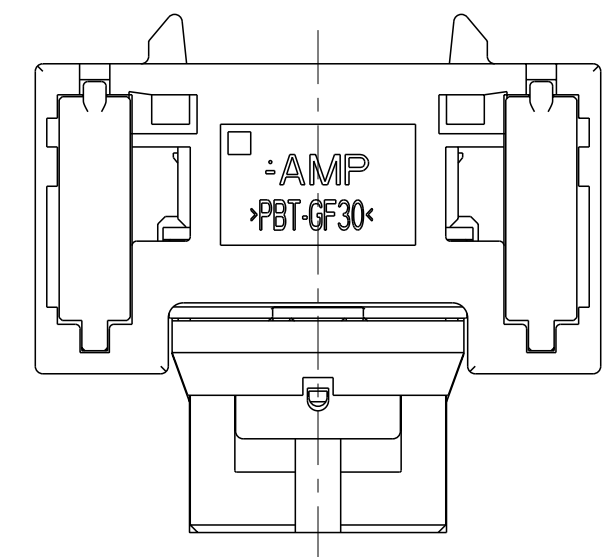

BOSS OF MAIN CAVITY BLOCK.
IT HOLD A PERIPHERAL SEAL.
(8PLC)

BOSS OF FRONT CAVITY BLOCK.
IT HOLD A PERIPHERAL SEAL.
(6PLC)

- PART NUMBER OF LEVER ASSEMBLY TO BE APPLIED ; P/N 1473247-1, 1473250-1
- PART NUMBER OF MQS RETAINER TO BE APPLIED ; P/N 368382-1
- APPLIED TERMINAL ; SEE TABLE-1
- PART NUMBER OF CAP HOUSING TO BE MATED ; P/N 1241434-1
- INSTRUCTION SHEET NO ; 411-78008

TABLE-1

CONTACT	MQS		JPT		
PART NUMBER	968220-1	968221-1	964282-2	964286-2	964273-2
WIRE SIZE (mm ²)	0.5	0.75	0.2~0.5	0.5~1.0	>1.0~2.5

SEE DRAWING 1473244-3	2	2	PA66	SLIDER	BLACK	7
	1	1	PBT	JPT RETAINER	YELLOW	6
	1	1	SILICONE	PERIPHERAL SEAL	ORANGE	5
	-	1	PBT	SEAL RETAINER	BLACK	4
	-	1	SILICONE	76POS FAMILY SEAL	ORANGE	3
	1	1	PBT	MAIN CAVITY BLOCK	BLACK	2
	1	1	PA66	FRONT CAVITY BLOCK	BLACK	1
	-3	-2	-1	MATERIAL	PART NAME	FINISH/COLOR NO

- 適用レバーアッセンブリ型番は、P/N 1473247-1, 1473250-1
- 適用MQSリテーナ型番は、P/N 368382-1
- 適用端子はTABLE-1参照
- 嵌合相手型番は、P/N 1241434-1
- 取扱説明書 NO ; 411-78008

THIS DRAWING IS A CONTROLLED DOCUMENT.

DWN Y. KAWAHARA 10OCT2001
 CHK N. SAI 10OCT2001
 APVD K. SHIMIZU 10OCT2001