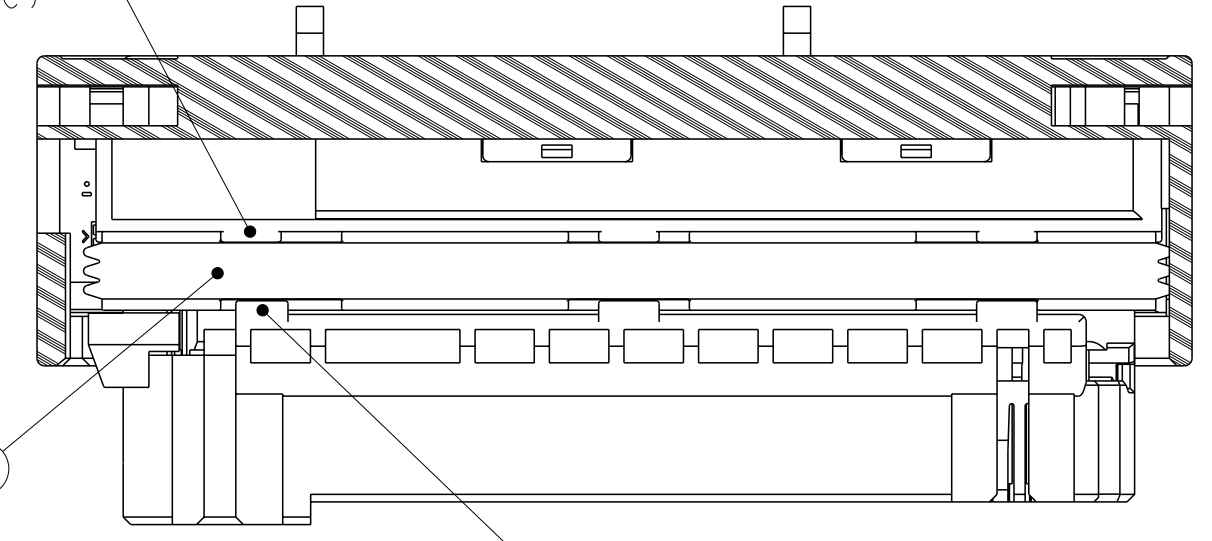

BOSS OF MAIN CAVITY BLOCK.
IT HOLD A PERIPHERAL SEAL.
(8PLC)

BOSS OF FRONT CAVITY BLOCK.
IT HOLD A PERIPHERAL SEAL.
(6PLC)

- PART NUMBER OF LEVER ASSEMBLY TO BE APPLIED ; P/N 1473247-1, 1473250-1
- PART NUMBER OF MQS RETAINER TO BE APPLIED ; P/N 368382-1
- APPLIED TERMINAL ; SEE TABLE-1
- PART NUMBER OF CAP HOUSING TO BE MATED ; P/N 1241434-1
- INSTRUCTION SHEET NO ; 411-78008

TABLE-1

CONTACT	MQS		JPT		
PART NUMBER	968220-1	968221-1	964282-2	964286-2	964273-2
WIRE SIZE (mm ²)	0.5	0.75	0.2~0.5	0.5~1.0	>1.0~2.5

SEE DRAWING 1473244-3	2	2	PA66	SLIDER	BLACK	7
	1	1	PBT	JPT RETAINER	YELLOW	6
	1	1	SILICONE	PERIPHERAL SEAL	ORANGE	5
	-	1	PBT	SEAL RETAINER	BLACK	4
	-	1	SILICONE	76POS FAMILY SEAL	ORANGE	3
	1	1	PBT	MAIN CAVITY BLOCK	BLACK	2
	1	1	PA66	FRONT CAVITY BLOCK	BLACK	1
	-3	-2	-1	MATERIAL	PART NAME	FINISH/COLOR NO