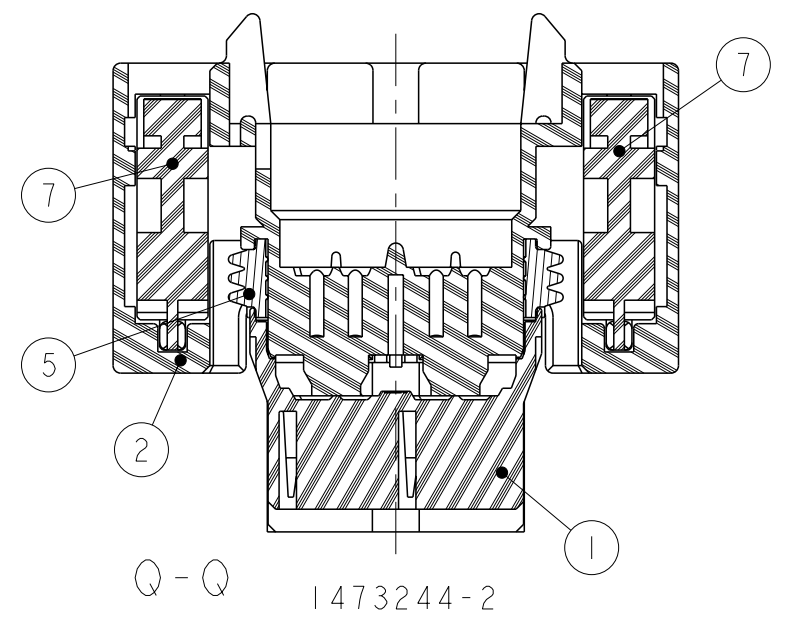

BOSS OF MAIN CAVITY BLOCK.
IT HOLD A PERIPHERAL SEAL.
(8PLC)

BOSS OF FRONT CAVITY BLOCK.
IT HOLD A PERIPHERAL SEAL.
(6PLC)

- PART NUMBER OF LEVER ASSEMBLY TO BE APPLIED ; P/N 1473247-1, 1473250-1
- PART NUMBER OF MQS RETAINER TO BE APPLIED ; P/N 368382-1
- APPLIED TERMINAL ; SEE TABLE-1
- PART NUMBER OF CAP HOUSING TO BE MATED ; P/N 1241434-1
- INSTRUCTION SHEET NO ; 411-78008

TABLE-1

CONTACT	MQS		JPT		
PART NUMBER	968220-1	968221-1	964282-2	964286-2	964273-2
WIRE SIZE (mm ²)	0.5	0.75	0.2~0.5	0.5~1.0	>1.0~2.5

SEE DRAWING 1473244-3	2	2	PA66	SLIDER	BLACK	7
	1	1	PBT	JPT RETAINER	YELLOW	6
	1	1	SILICONE	PERIPHERAL SEAL	ORANGE	5
	-	1	PBT	SEAL RETAINER	BLACK	4
	-	1	SILICONE	76POS FAMILY SEAL	ORANGE	3
	1	1	PBT	MAIN CAVITY BLOCK	BLACK	2
	1	1	PA66	FRONT CAVITY BLOCK	BLACK	1
	-3	-2	-1	MATERIAL	PART NAME	FINISH/COLOR NO

- 適用レバーアッセンブリ型番は、P/N 1473247-1, 1473250-1
- 適用MQSリテーナ型番は、P/N 368382-1
- 適用端子はTABLE-1参照
- 嵌合相手型番は、P/N 1241434-1
- 取扱説明書 NO ; 411-78008

THIS DRAWING IS A CONTROLLED DOCUMENT.

DWN Y. KAWAHARA 10OCT2001
 CHK N. SAI 10OCT2001
 APVD K. SHIMIZU 10OCT2001

TE Connectivity

PLUG HOUSING ASSY
SEALED 8IPOS. PLUG HSG MQS CLEAN BODY/JPT

SIZE A200779 CAGE CODE G-1473244 DRAWING NO 1473244
 WEIGHT 46.5g

SCALE 2:1 SHEET 1 OF 1 REV B5

X-ON Electronics

Largest Supplier of Electrical and Electronic Components