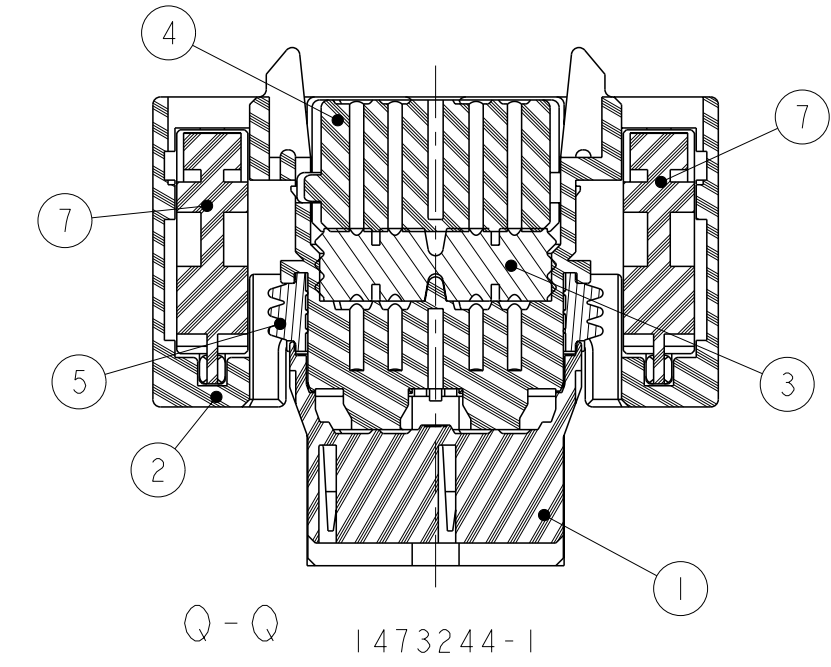

BOSS OF MAIN CAVITY BLOCK.
IT HOLD A PERIPHERAL SEAL.
(8PLC)

BOSS OF FRONT CAVITY BLOCK.
IT HOLD A PERIPHERAL SEAL.
(6PLC)

- PART NUMBER OF LEVER ASSEMBLY TO BE APPLIED ; P/N 1473247-1, 1473250-1
- PART NUMBER OF MQS RETAINER TO BE APPLIED ; P/N 368382-1
- APPLIED TERMINAL ; SEE TABLE-1
- PART NUMBER OF CAP HOUSING TO BE MATED ; P/N 1241434-1
- INSTRUCTION SHEET NO ; 411-78008

TABLE-1

CONTACT	MQS		JPT		
PART NUMBER	968220-1	968221-1	964282-2	964286-2	964273-2
WIRE SIZE (mm ²)	0.5	0.75	0.2~0.5	0.5~1.0	>1.0~2.5

SEE DRAWING 1473244-3	2	2	PA66	SLIDER	BLACK	7
	1	1	PBT	JPT RETAINER	YELLOW	6
	1	1	SILICONE	PERIPHERAL SEAL	ORANGE	5
	-	1	PBT	SEAL RETAINER	BLACK	4
	-	1	SILICONE	76POS FAMILY SEAL	ORANGE	3
	1	1	PBT	MAIN CAVITY BLOCK	BLACK	2
	1	1	PA66	FRONT CAVITY BLOCK	BLACK	1
	-3	-2	-1	MATERIAL	PART NAME	FINISH/COLOR NO

- 適用レバーアッセンブリ型番は、P/N 1473247-1, 1473250-1
- 適用MQSリテーナ型番は、P/N 368382-1
- 適用端子はTABLE-1参照
- 嵌合相手型番は、P/N 1241434-1
- 取扱説明書 NO ; 411-78008

THIS DRAWING IS A CONTROLLED DOCUMENT.

DWN Y. KAWAHARA 10OCT2001
 CHK N. SAI 10OCT2001
 APVD K. SHIMIZU 10OCT2001

TE Connectivity

PLUG HOUSING ASSY
SEALED 8IPOS. PLUG HSG MQS CLEAN BODY/JPT

SIZE A200779 CAGE CODE G-1473244 DRAWING NO 1473244
 WEIGHT 46.5g

SCALE 2:1 SHEET 1 OF 1 REV B5

X-ON Electronics

Largest Supplier of Electrical and Electronic Components