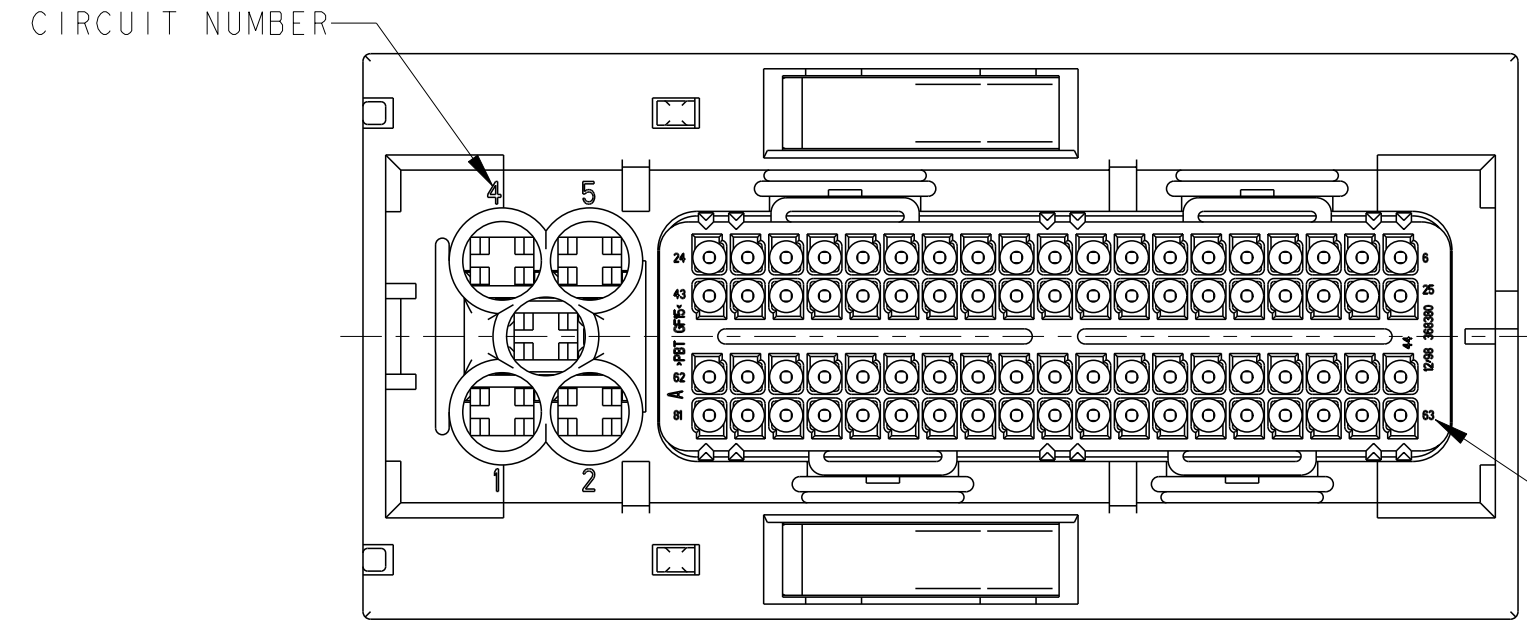

BOSS OF MAIN CAVITY BLOCK.
IT HOLD A PERIPHERAL SEAL.
(8PLC)

BOSS OF FRONT CAVITY BLOCK.
IT HOLD A PERIPHERAL SEAL.
(6PLC)

- PART NUMBER OF LEVER ASSEMBLY TO BE APPLIED ; P/N 1473247-1, 1473250-1
- PART NUMBER OF MQS RETAINER TO BE APPLIED ; P/N 368382-1
- APPLIED TERMINAL ; SEE TABLE-1
- PART NUMBER OF CAP HOUSING TO BE MATED ; P/N 1241434-1
- INSTRUCTION SHEET NO ; 411-78008

TABLE-1

CONTACT	MQS		JPT		
PART NUMBER	968220-1	968221-1	964282-2	964286-2	964273-2
WIRE SIZE (mm ²)	0.5	0.75	0.2~0.5	0.5~1.0	>1.0~2.5

SEE DRAWING 1473244-3	2	2	PA66	SLIDER	BLACK	7
	1	1	PBT	JPT RETAINER	YELLOW	6
	1	1	SILICONE	PERIPHERAL SEAL	ORANGE	5
	-	1	PBT	SEAL RETAINER	BLACK	4
	-	1	SILICONE	76POS FAMILY SEAL	ORANGE	3
	1	1	PBT	MAIN CAVITY BLOCK	BLACK	2
	1	1	PA66	FRONT CAVITY BLOCK	BLACK	1
	-3	-2	-1	MATERIAL	PART NAME	FINISH/COLOR NO