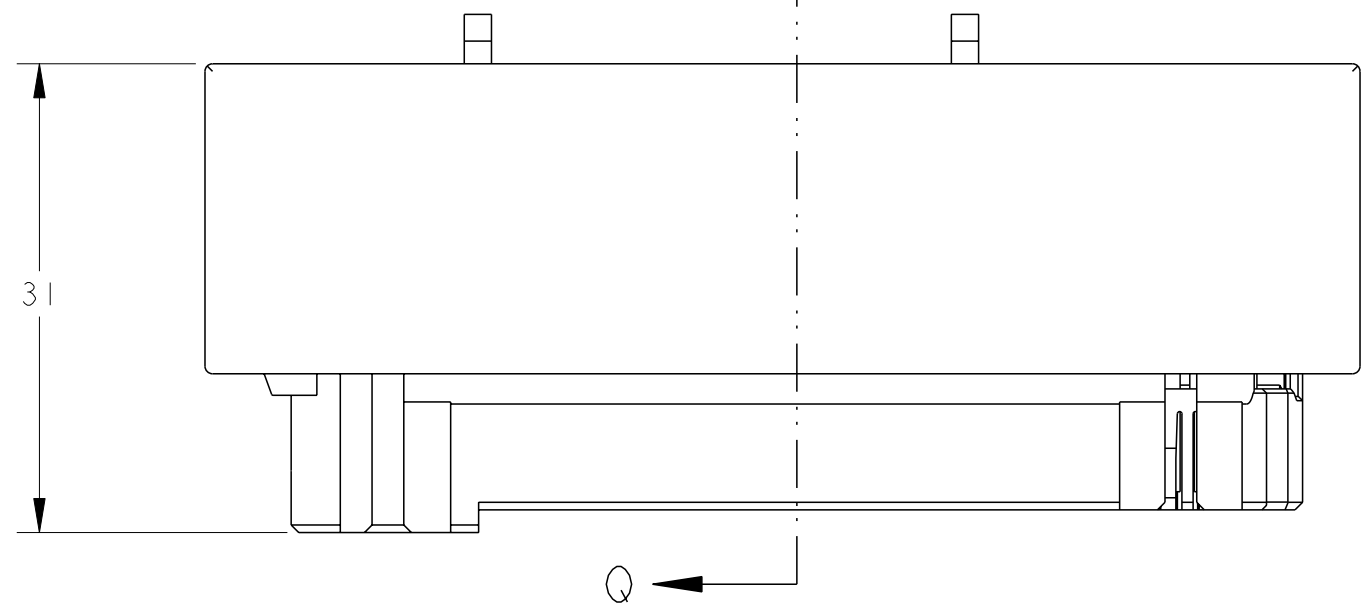

BOSS OF MAIN CAVITY BLOCK.
IT HOLD A PERIPHERAL SEAL.
(8PLC)

BOSS OF FRONT CAVITY BLOCK.
IT HOLD A PERIPHERAL SEAL.
(6PLC)

- PART NUMBER OF LEVER ASSEMBLY TO BE APPLIED ; P/N 1473247-1, 1473250-1
- PART NUMBER OF MQS RETAINER TO BE APPLIED ; P/N 368382-1
- APPLIED TERMINAL ; SEE TABLE-1
- PART NUMBER OF CAP HOUSING TO BE MATED ; P/N 1241434-1
- INSTRUCTION SHEET NO ; 411-78008

TABLE-1

CONTACT	MQS		JPT		
PART NUMBER	968220-1	968221-1	964282-2	964286-2	964273-2
WIRE SIZE (mm ²)	0.5	0.75	0.2~0.5	0.5~1.0	>1.0~2.5

SEE DRAWING 1473244-3	2	2	PA66	SLIDER	BLACK	7
	1	1	PBT	JPT RETAINER	YELLOW	6
	1	1	SILICONE	PERIPHERAL SEAL	ORANGE	5
	-	1	PBT	SEAL RETAINER	BLACK	4
	-	1	SILICONE	76POS FAMILY SEAL	ORANGE	3
	1	1	PBT	MAIN CAVITY BLOCK	BLACK	2
	1	1	PA66	FRONT CAVITY BLOCK	BLACK	1
	-3	-2	-1	MATERIAL	PART NAME	FINISH/COLOR NO