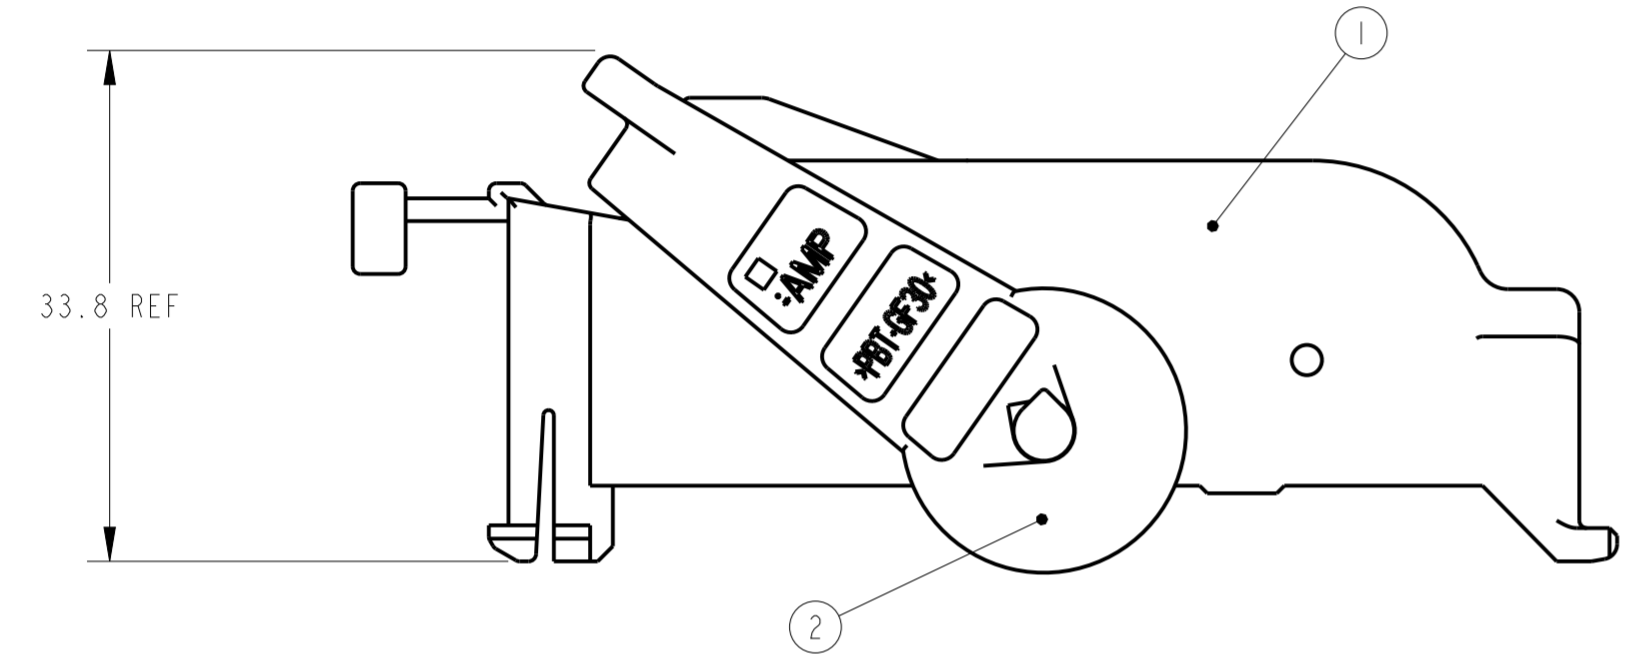

1473247-1  
STANDARD LEVER TYPE

1473247-2  
LONG LEVER TYPE

- PART NUMBER OF PLUG HOUSING ASSEMBLY TO BE APPLIED ; P/N 1473244-1
- INSTRUCTION SHEET NO ; 411-78008
- 114-18021, 114-18050

- 適用プラグハウジングアッセンブリ型番は、P/N 1473244-1
- 取扱説明書 NO ; 411-78008
- 114-18021, 114-18050

1	-	1473249-2	LONG LEVER	WHITE	2
-	1	1473249-1	STANDARD LEVER	BLACK	
1	1	1473248-1	HARNESS COVER	BLACK	1
-2	-1	PART NO	PART NAME	FINISH/COLOR	NO
16.4	14.9	WEIGHT(g)			

THIS DRAWING IS A CONTROLLED DOCUMENT.		DWN K. YOSHIMURA 04JUN2014	<b>STE</b> TE Connectivity
DIMENSIONS: 単位: 桁 mm		CHK Y. NOGUCHI 04JUN2014	
TOLERANCES UNLESS OTHERWISE SPECIFIED: 一般公差 ±0.3 0-PLC ±0.5 1-PLC ±0.13 2-PLC ±0.13 3-PLC ±0.013 4-PLC ±0.001 ANGLES ±3°00'		APVD T. KOHNO 04JUN2014	NAME LEVER ASSY TYPE-A SEALED 81 POS PLUG HSG MQS CLEAN BODY / JPT
MATERIAL 材料 PBT		PRODUCT SPEC 108-5793	SIZE A2
FINISH 仕上 SEE TABLE		APPLICATION SPEC 取付適用規格 SEE NOTE 3	CAGE CODE -
		WEIGHT SEE TABLE	DRAWING NO G-1473247
		Customer Drawing	RESTRICTED TO REV A1
		SCALE 2:1	SHEET OF REV A1