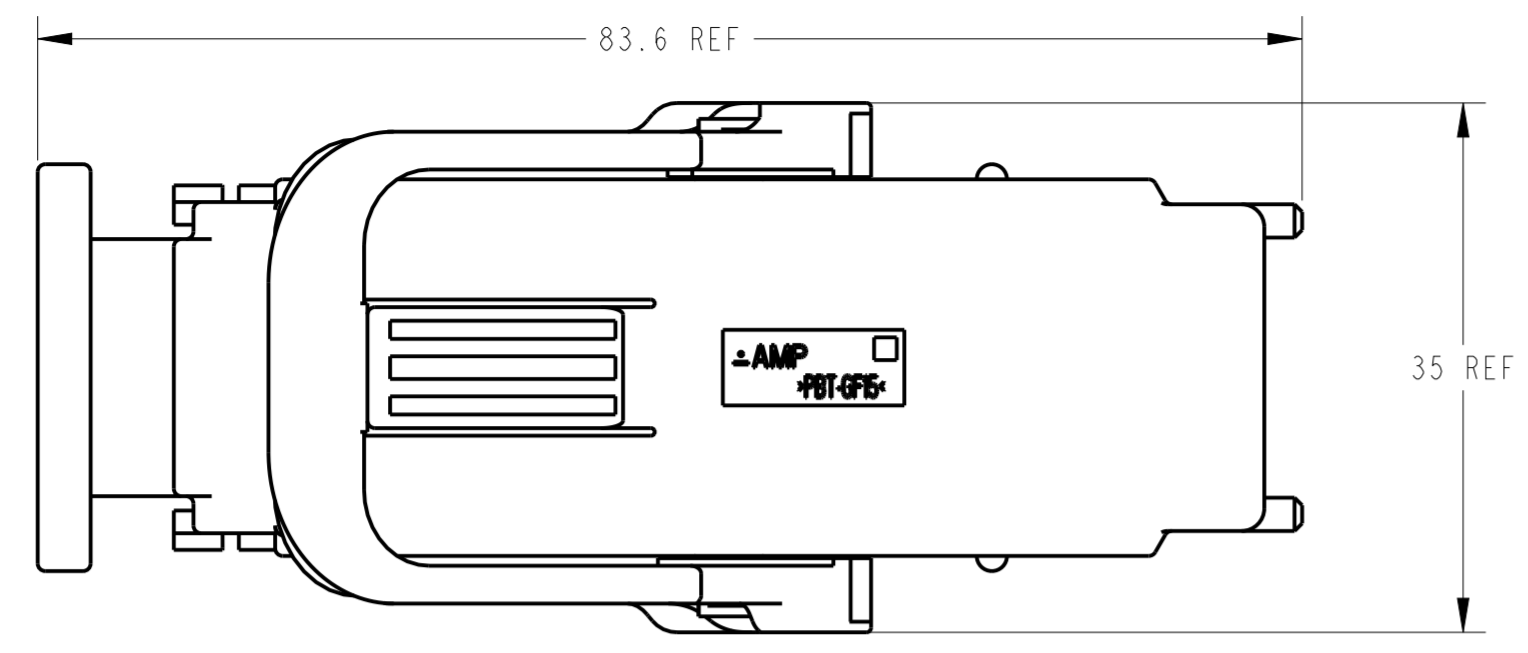

1473247-1  
STANDARD LEVER TYPE

1473247-2  
LONG LEVER TYPE

- PART NUMBER OF PLUG HOUSING ASSEMBLY TO BE APPLIED ; P/N 1473244-1
- INSTRUCTION SHEET NO ; 411-78008
- 114-18021, 114-18050

- 適用プラグハウジングアッセンブリ型番は、P/N 1473244-1
- 取扱説明書 NO ; 411-78008
- 114-18021, 114-18050

1	-	1473249-2	LONG LEVER	WHITE	2
-	1	1473249-1	STANDARD LEVER	BLACK	
1	1	1473248-1	HARNESS COVER	BLACK	1
-2	-1	PART NO	PART NAME	FINISH/COLOR	NO
16.4	14.9	WEIGHT(g)			

THIS DRAWING IS A CONTROLLED DOCUMENT.		DWN K. YOSHIMURA 04JUN2014	<b>STE</b> TE Connectivity
DIMENSIONS: 単位: 桁 mm		CHK Y. NOGUCHI 04JUN2014	
TOLERANCES UNLESS OTHERWISE SPECIFIED: 一般公差 ±0.3 0-PLC ±0.5 1-PLC ±0.13 2-PLC ±0.13 3-PLC ±0.013 4-PLC ±0.001 ANGLES ±3°00'		APVD T. KOHNO 04JUN2014	NAME LEVER ASSY TYPE-A SEALED 81 POS PLUG HSG MQS CLEAN BODY / JPT
MATERIAL 材料 PBT		PRODUCT SPEC 108-5793	SIZE A2
FINISH 仕上 SEE TABLE		APPLICATION SPEC 取付適用規格 SEE NOTE 3	CAGE CODE -
		WEIGHT SEE TABLE	DRAWING NO G-1473247
		Customer Drawing	RESTRICTED TO REV A1
		SCALE 2:1	SHEET OF REV A1