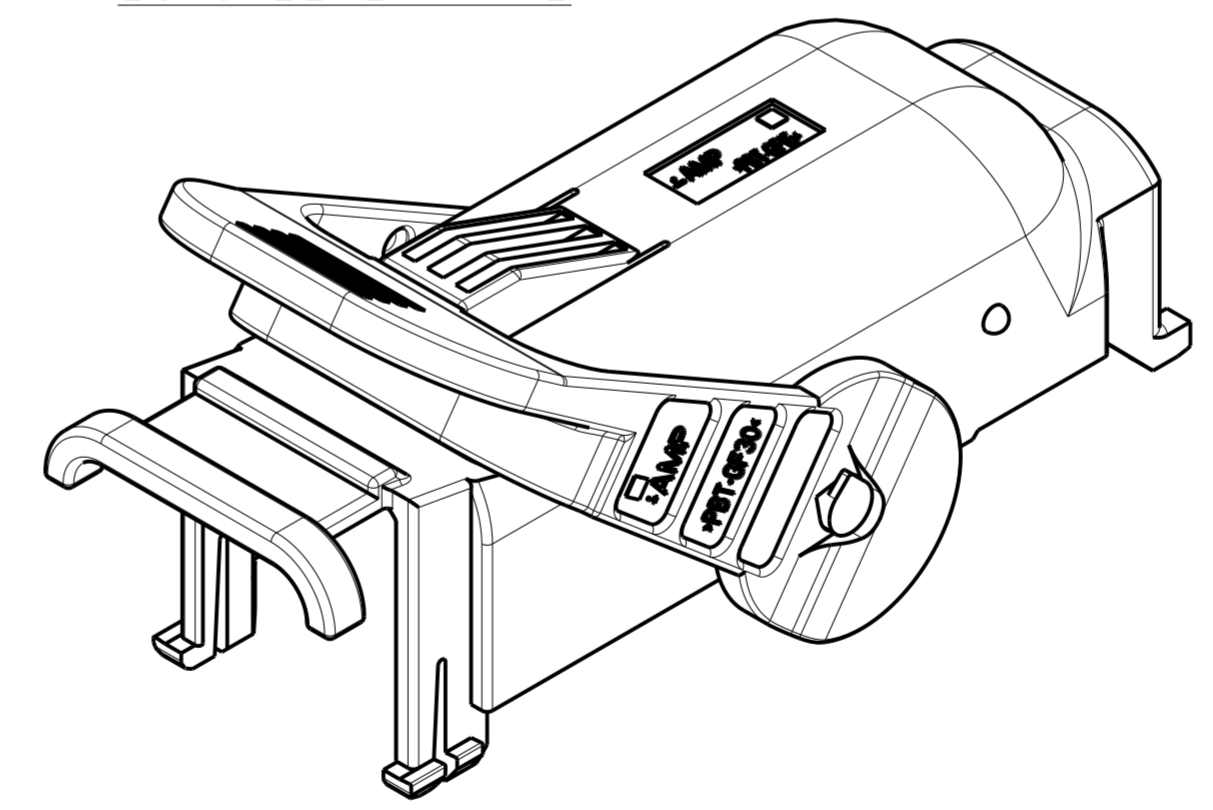

1473247-1  
STANDARD LEVER TYPE

1473247-2  
LONG LEVER TYPE

- PART NUMBER OF PLUG HOUSING ASSEMBLY TO BE APPLIED ; P/N 1473244-1
- INSTRUCTION SHEET NO ; 411-78008
- 114-18021, 114-18050

- 適用プラグハウジングアッセンブリ型番は、P/N 1473244-1
- 取扱説明書 NO ; 411-78008
- 114-18021, 114-18050

1	-	1473249-2	LONG LEVER	WHITE	2
-	1	1473249-1	STANDARD LEVER	BLACK	
1	1	1473248-1	HARNESS COVER	BLACK	1
-2	-1	PART NO	PART NAME	FINISH/COLOR	NO
16.4	14.9	WEIGHT(g)			

THIS DRAWING IS A CONTROLLED DOCUMENT.		DWN K. YOSHIMURA 04JUN2014	<b>STE</b> TE Connectivity
DIMENSIONS: 単位: 桁 mm		CHK Y. NOGUCHI 04JUN2014	
TOLERANCES UNLESS OTHERWISE SPECIFIED: 一般公差 ±0.3 0-PLC ±0.5 1-PLC ±0.13 2-PLC ±0.13 3-PLC ±0.013 4-PLC ±0.001 ANGLES ±3°00'		APVD T. KOHNO 04JUN2014	NAME LEVER ASSY TYPE-A SEALED 81 POS PLUG HSG MQS CLEAN BODY / JPT
MATERIAL 材料 PBT		PRODUCT SPEC 108-5793	SIZE A2
FINISH 仕上 SEE TABLE		APPLICATION SPEC 取付適用規格 SEE NOTE 3	CAGE CODE -
		WEIGHT SEE TABLE	DRAWING NO G-1473247
		Customer Drawing	RESTRICTED TO REV A1
		SCALE 2:1	SHEET OF REV A1