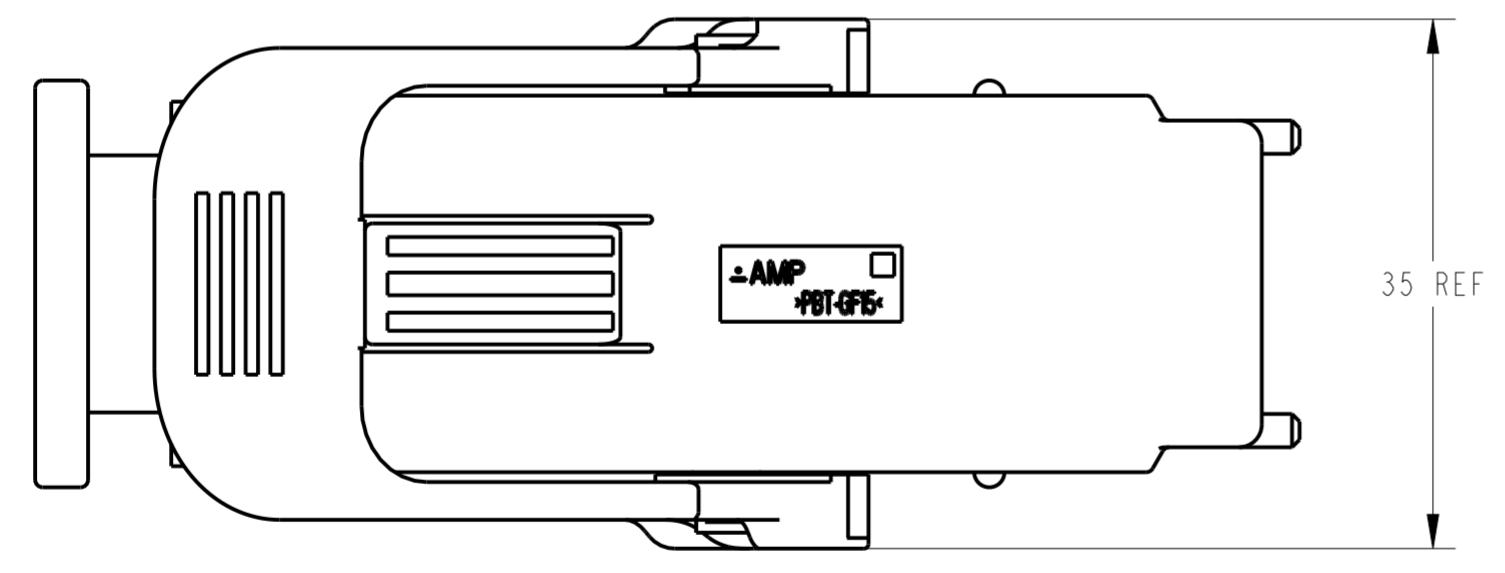

1473247-1  
STANDARD LEVER TYPE

1473247-2  
LONG LEVER TYPE

- PART NUMBER OF PLUG HOUSING ASSEMBLY TO BE APPLIED ; P/N 1473244-1
- INSTRUCTION SHEET NO ; 411-78008
- 114-18021, 114-18050

- 適用プラグハウジングアッセンブリ型番は、P/N 1473244-1
- 取扱説明書 NO ; 411-78008
- 114-18021, 114-18050

1	-	1473249-2	LONG LEVER	WHITE	2
-	1	1473249-1	STANDARD LEVER	BLACK	
1	1	1473248-1	HARNESS COVER	BLACK	1
-2	-1	PART NO	PART NAME	FINISH/COLOR	NO
16.4	14.9	WEIGHT(g)			

THIS DRAWING IS A CONTROLLED DOCUMENT.		DWN K. YOSHIMURA 04JUN2014	<b>STE</b> TE Connectivity
DIMENSIONS: 単位: 桁 mm		CHK Y. NOGUCHI 04JUN2014	
TOLERANCES UNLESS OTHERWISE SPECIFIED: 一般公差 ±0.3 0-PLC ±0.5 1-PLC ±0.13 2-PLC ±0.13 3-PLC ±0.013 4-PLC ±0.001 ANGLES ±3°00'		APVD T. KOHNO 04JUN2014	NAME LEVER ASSY TYPE-A SEALED 81 POS PLUG HSG MQS CLEAN BODY / JPT
MATERIAL 材料 PBT		PRODUCT SPEC 108-5793	SIZE A2
FINISH 仕上 SEE TABLE		APPLICATION SPEC 取付適用規格 SEE NOTE 3	CAGE CODE -
		WEIGHT SEE TABLE	DRAWING NO G-1473247
		Customer Drawing	RESTRICTED TO REV A1
		SCALE 2:1	SHEET OF REV A1