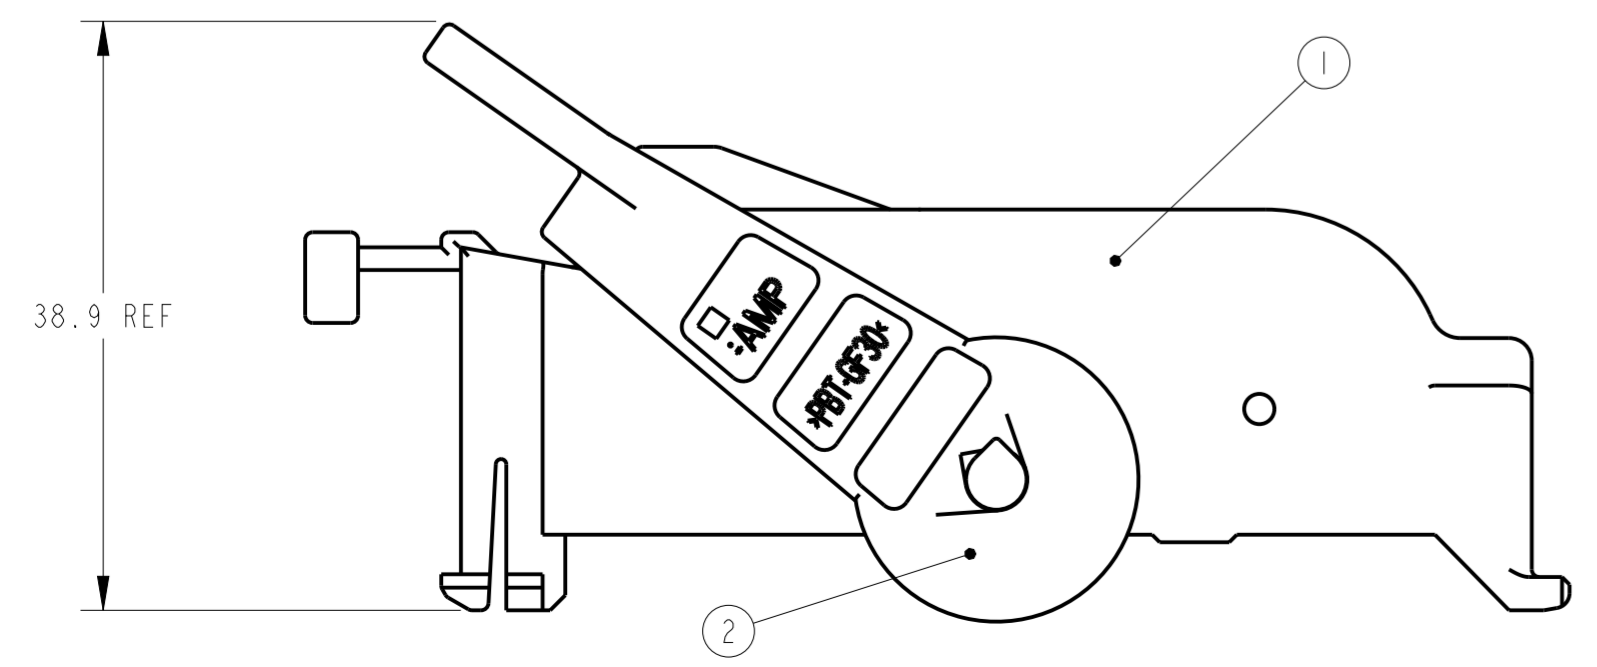

1473247-1  
STANDARD LEVER TYPE

1473247-2  
LONG LEVER TYPE

- PART NUMBER OF PLUG HOUSING ASSEMBLY TO BE APPLIED ; P/N 1473244-1
- INSTRUCTION SHEET NO ; 411-78008
- 114-18021, 114-18050

- 適用プラグハウジングアッセンブリ型番は、P/N 1473244-1
- 取扱説明書 NO ; 411-78008
- 114-18021, 114-18050

1	-	1473249-2	LONG LEVER	WHITE	2
-	1	1473249-1	STANDARD LEVER	BLACK	
1	1	1473248-1	HARNESS COVER	BLACK	1
-2	-1	PART NO	PART NAME	FINISH/COLOR	NO
16.4	14.9	WEIGHT(g)			

THIS DRAWING IS A CONTROLLED DOCUMENT.		DWN K. YOSHIMURA 04JUN2014	<b>STE</b> TE Connectivity
DIMENSIONS: 単位: 桁 mm		CHK Y. NOGUCHI 04JUN2014	
TOLERANCES UNLESS OTHERWISE SPECIFIED: 一般公差 ±0.3 0-PLC ±0.5 1-PLC ±0.13 2-PLC ±0.13 3-PLC ±0.013 4-PLC ±0.001 ANGLES ±3°00'		APVD T. KOHNO 04JUN2014	NAME LEVER ASSY TYPE-A SEALED 81 POS PLUG HSG MQS CLEAN BODY / JPT
MATERIAL 材料 PBT		PRODUCT SPEC 108-5793	SIZE A2
FINISH 仕上 SEE TABLE		APPLICATION SPEC 取付適用規格 SEE NOTE 3	CAGE CODE -
		WEIGHT SEE TABLE	DRAWING NO G-1473247
		Customer Drawing	RESTRICTED TO REV A1
		SCALE 2:1	SHEET OF REV A1