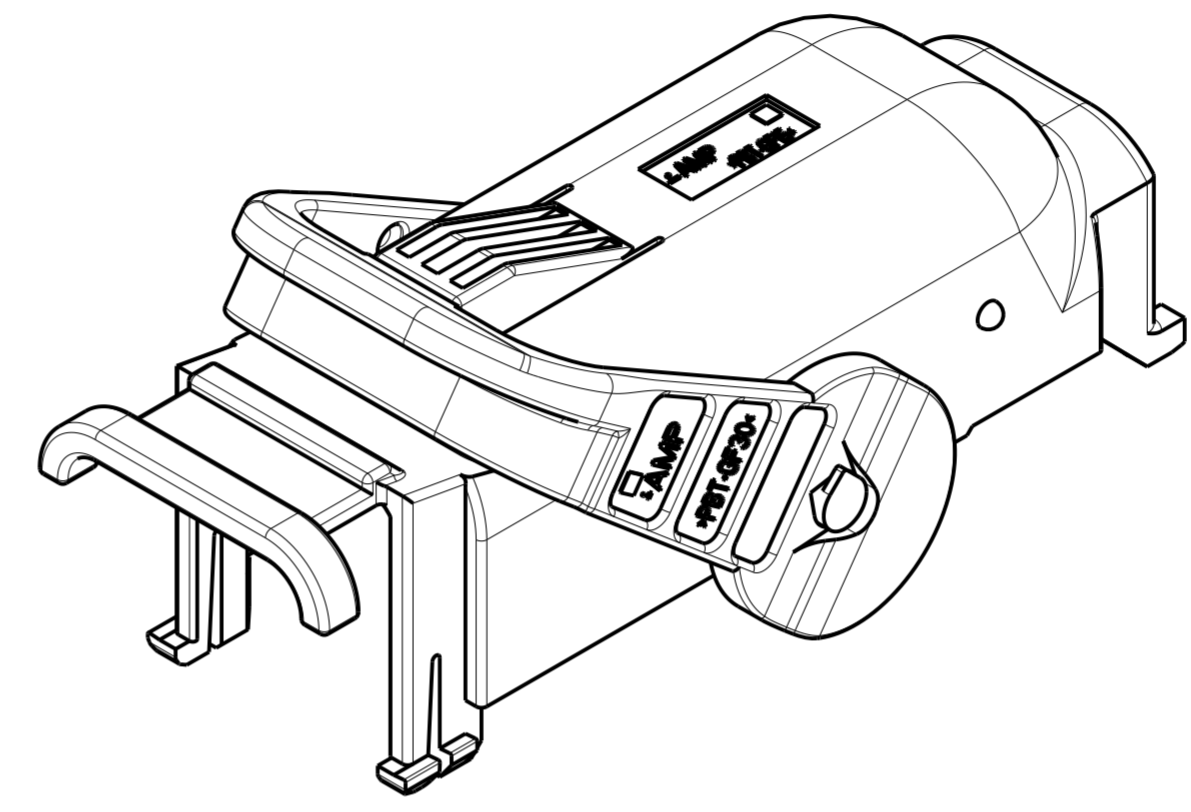

1473247-1  
STANDARD LEVER TYPE

1473247-2  
LONG LEVER TYPE

- PART NUMBER OF PLUG HOUSING ASSEMBLY TO BE APPLIED ; P/N 1473244-1
- INSTRUCTION SHEET NO ; 411-78008
- 114-18021, 114-18050

- 適用プラグハウジングアッセンブリ型番は、P/N 1473244-1
- 取扱説明書 NO ; 411-78008
- 114-18021, 114-18050

1	-	1473249-2	LONG LEVER	WHITE	2
-	1	1473249-1	STANDARD LEVER	BLACK	
1	1	1473248-1	HARNESS COVER	BLACK	1
-2	-1	PART NO	PART NAME	FINISH/COLOR	NO
16.4	14.9	WEIGHT(g)			

THIS DRAWING IS A CONTROLLED DOCUMENT.		DWN K. YOSHIMURA 04JUN2014	<b>STE</b> TE Connectivity
DIMENSIONS: 単位: 桁 mm		CHK Y. NOGUCHI 04JUN2014	
TOLERANCES UNLESS OTHERWISE SPECIFIED: 一般公差 ±0.3 0-PLC ±0.5 1-PLC ±0.13 2-PLC ±0.13 3-PLC ±0.013 4-PLC ±0.001 ANGLES ±3°00'		APVD T. KOHNO 04JUN2014	NAME LEVER ASSY TYPE-A SEALED 81 POS PLUG HSG MQS CLEAN BODY / JPT
MATERIAL 材料 PBT		PRODUCT SPEC 108-5793	SIZE A2
FINISH 仕上 SEE TABLE		APPLICATION SPEC 取付適用規格 SEE NOTE 3	CAGE CODE -
		WEIGHT SEE TABLE	DRAWING NO G-1473247
		Customer Drawing	RESTRICTED TO REV A1
		SCALE 2:1	SHEET OF REV A1