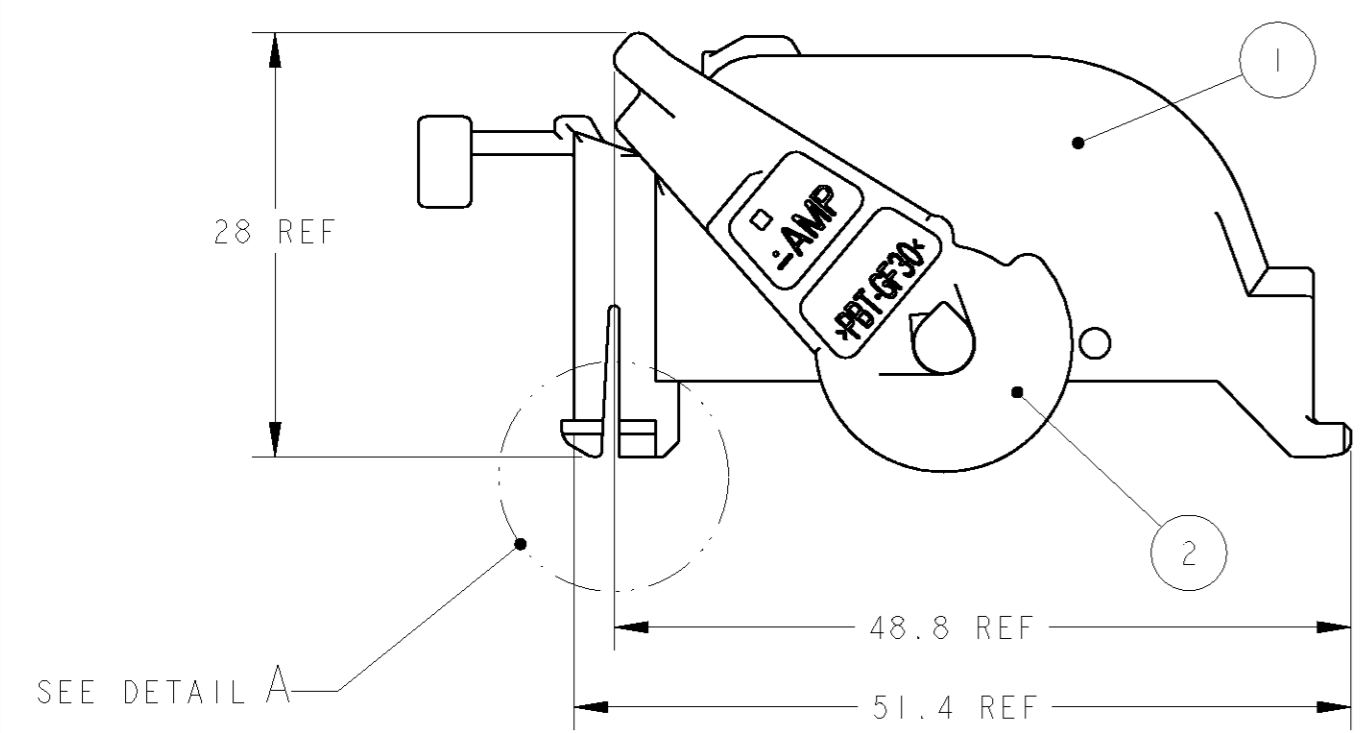

STANDARD LEVER TYPE

DETAIL A		
TYPE	SLIT TYPE	NO SLIT TYPE
P/N	1473255-1	1473255-2, -3

LONG LEVER TYPE

DETAIL B		
TYPE	STANDARD LEVER TYPE	LONG LEVER TYPE
P/N	1473255-1, -2	1473255-3

- 1. PART NUMBER OF PLUG HOUSING ASSEMBLY TO BE APPLIED ; SEE PRODUCT SPEC.
 - 2. INSTRUCTION SHEET NO ; 411-78008 / 411-78142
1. 適用プラグハウジングアセンブリ型番は、製品規格参照のこと。
 2. 取扱説明書 NO ; 411-78008 / 411-78142

1	-	-	LEVER (LONG TYPE)	WHITE	2
-	1	1	LEVER (STANDARD TYPE)	BLACK	
1	1	-	HARNESS COVER (NO SLIT)	BLACK	1
-	-	1	HARNESS COVER (SLIT)	BLACK	
-3	-2	-1	PART NAME	FINISH/COLOR	NO

<small>THIS DRAWING IS A CONTROLLED DOCUMENT FOR TYCO ELECTRONICS CORPORATION IT IS SUBJECT TO CHANGE AND THE CONTROLLING ENGINEERING ORGANIZATION SHOULD BE CONTACTED FOR THE LATEST REVISION</small>		DWN T. JIANG 07 JUN 07 CHK Y. NOGUCHI 07 JUN 07 APVD Y. FUJIWARA 07 JUN 07	Tyco Electronics Tyco Electronics Corporation Kawasaki, Japan
DIMENSIONS: mm 	TOLERANCES UNLESS OTHERWISE SPECIFIED: - 一般公差 = ±0.3 0-PLC ± 1-PLC ±0.5 2-PLC ±0.13 3-PLC ±0.013 4-PLC ±0.001 ANGLES ± FINISH SEE TABLE	PRODUCT SPEC 108-5793, 108-5977 APPLICATION SPEC 114-18021, 114-18050 WEIGHT 10.7g	NAME LEVER ASSY TYPE-A (STEER THE WIRE OUTSIDE) SEALED 40POS. PLUG HSG MOS CLEAN BODY/JPT SIZE A2 CAGE CODE 00779 DRAWING NO 1473255 RESTRICTED TO
MATERIAL PBT		CUSTOMER DRAWING	
		SCALE 2.1	SHEET OF REV A