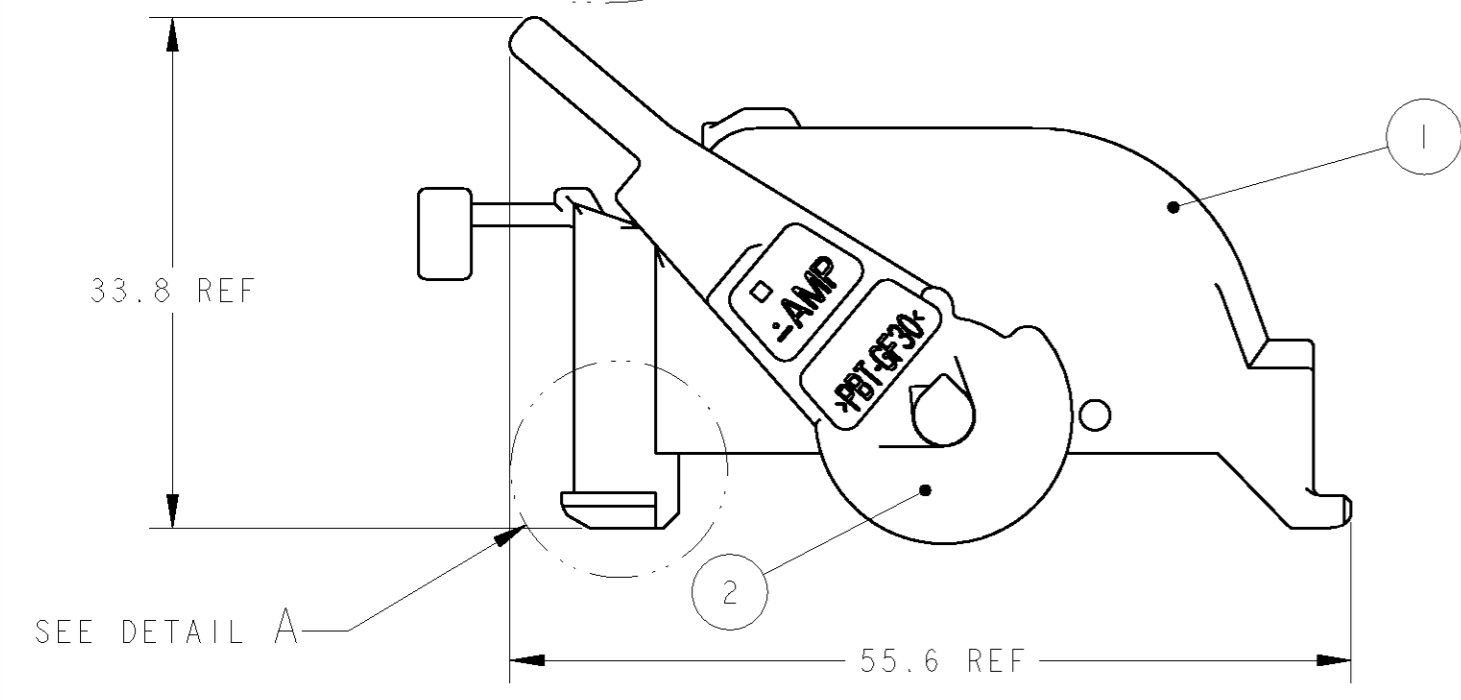

STANDARD LEVER TYPE

DETAIL A		
TYPE	SLIT TYPE	NO SLIT TYPE
P/N	1473255-1	1473255-2, -3

LONG LEVER TYPE

DETAIL B		
TYPE	STANDARD LEVER TYPE	LONG LEVER TYPE
P/N	1473255-1, -2	1473255-3

- 1. PART NUMBER OF PLUG HOUSING ASSEMBLY TO BE APPLIED ; SEE PRODUCT SPEC.
 - 2. INSTRUCTION SHEET NO ; 411-78008 / 411-78142
1. 適用プラグハウジングアセンブリ型番は、製品規格参照のこと。
 2. 取扱説明書 NO ; 411-78008 / 411-78142

1	-	-	LEVER (LONG TYPE)	WHITE	2
-	1	1	LEVER (STANDARD TYPE)	BLACK	
1	1	-	HARNESS COVER (NO SLIT)	BLACK	1
-	-	1	HARNESS COVER (SLIT)	BLACK	
-3	-2	-1	PART NAME	FINISH/COLOR	NO

<small>THIS DRAWING IS A CONTROLLED DOCUMENT FOR TYCO ELECTRONICS CORPORATION IT IS SUBJECT TO CHANGE AND THE CONTROLLING ENGINEERING ORGANIZATION SHOULD BE CONTACTED FOR THE LATEST REVISION</small>		DWN T. JIANG 07 JUN 07 CHK Y. NOGUCHI 07 JUN 07 APVD Y. FUJIWARA 07 JUN 07	Tyco Electronics Tyco Electronics Corporation Kawasaki, Japan
DIMENSIONS: mm 	TOLERANCES UNLESS OTHERWISE SPECIFIED: - 一般公差 = ±0.3 0-PLC ± 1-PLC ±0.5 2-PLC ±0.13 3-PLC ±0.013 4-PLC ±0.001 ANGLES ± FINISH SEE TABLE	PRODUCT SPEC 108-5793, 108-5977 APPLICATION SPEC 114-18021, 114-18050 WEIGHT 10.7g	NAME LEVER ASSY TYPE-A (STEER THE WIRE OUTSIDE) SEALED 40POS. PLUG HSG MOS CLEAN BODY/JPT SIZE A2 CAGE CODE 00779 DRAWING NO 1473255 RESTRICTED TO
MATERIAL PBT		CUSTOMER DRAWING	
		SCALE 2.1	SHEET OF REV A