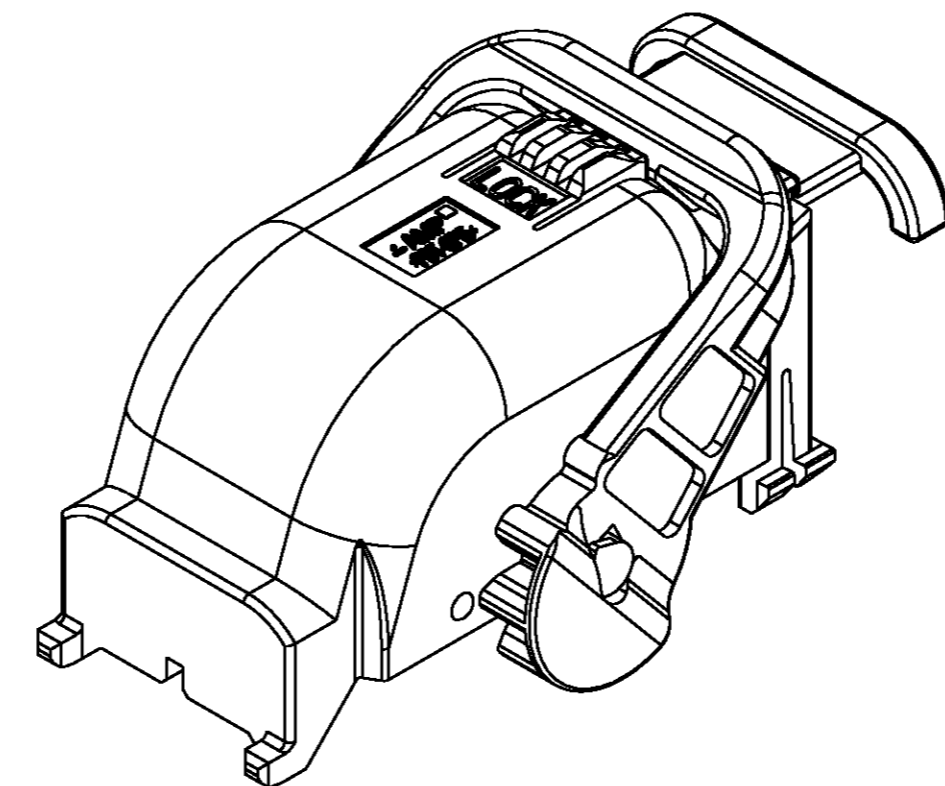

STANDARD LEVER TYPE

DETAIL A		
TYPE	SLIT TYPE	NO SLIT TYPE
P/N	1473255-1	1473255-2, -3

LONG LEVER TYPE

DETAIL B		
TYPE	STANDARD LEVER TYPE	LONG LEVER TYPE
P/N	1473255-1, -2	1473255-3

- 1. PART NUMBER OF PLUG HOUSING ASSEMBLY TO BE APPLIED ; SEE PRODUCT SPEC.
 - 2. INSTRUCTION SHEET NO ; 411-78008 / 411-78142
1. 適用プラグハウジングアセンブリ型番は、製品規格参照のこと。
 2. 取扱説明書 NO ; 411-78008 / 411-78142

1	-	-	LEVER (LONG TYPE)	WHITE	2
-	1	1	LEVER (STANDARD TYPE)	BLACK	
1	1	-	HARNESS COVER (NO SLIT)	BLACK	1
-	-	1	HARNESS COVER (SLIT)	BLACK	
-3	-2	-1	PART NAME	FINISH/COLOR	NO

<small>THIS DRAWING IS A CONTROLLED DOCUMENT FOR TYCO ELECTRONICS CORPORATION IT IS SUBJECT TO CHANGE AND THE CONTROLLING ENGINEERING ORGANIZATION SHOULD BE CONTACTED FOR THE LATEST REVISION</small>		DWN T. JIANG 07 JUN 07 CHK Y. NOGUCHI 07 JUN 07 APVD Y. FUJIWARA 07 JUN 07	Tyco Electronics Tyco Electronics Corporation Kawasaki, Japan
DIMENSIONS: mm 	TOLERANCES UNLESS OTHERWISE SPECIFIED: - 一般公差 = ±0.3 0-PLC ± 1-PLC ±0.5 2-PLC ±0.13 3-PLC ±0.013 4-PLC ±0.001 ANGLES ± FINISH SEE TABLE	PRODUCT SPEC 108-5793, 108-5977 APPLICATION SPEC 114-18021, 114-18050 WEIGHT 10.7g	NAME LEVER ASSY TYPE-A (STEER THE WIRE OUTSIDE) SEALED 40POS. PLUG HSG MOS CLEAN BODY/JPT SIZE A2 CAGE CODE 00779 DRAWING NO 1473255 RESTRICTED TO
MATERIAL PBT		CUSTOMER DRAWING	
		SCALE 2.1	SHEET OF REV A