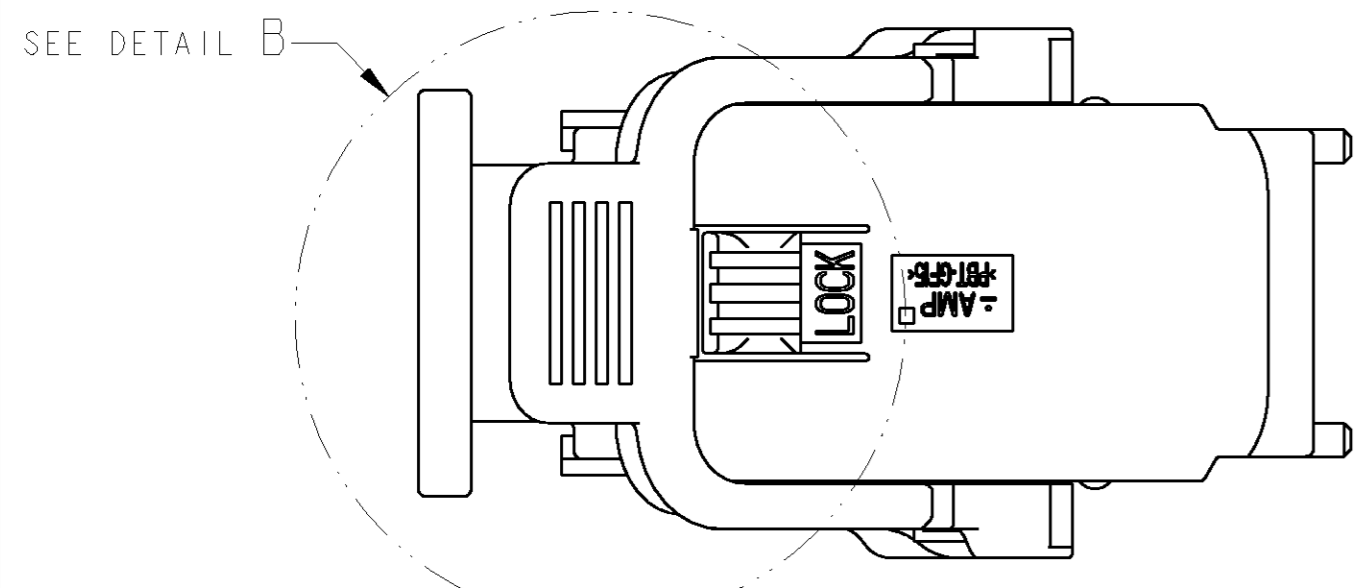

STANDARD LEVER TYPE

DETAIL A		
TYPE	SLIT TYPE	NO SLIT TYPE
P/N	1473255-1	1473255-2, -3

LONG LEVER TYPE

DETAIL B		
TYPE	STANDARD LEVER TYPE	LONG LEVER TYPE
P/N	1473255-1, -2	1473255-3

- 1. PART NUMBER OF PLUG HOUSING ASSEMBLY TO BE APPLIED ; SEE PRODUCT SPEC.
 - 2. INSTRUCTION SHEET NO ; 411-78008 / 411-78142
1. 適用プラグハウジングアセンブリ型番は、製品規格参照のこと。
 2. 取扱説明書 NO ; 411-78008 / 411-78142

1	-	-	LEVER (LONG TYPE)	WHITE	2
-	1	1	LEVER (STANDARD TYPE)	BLACK	
1	1	-	HARNESS COVER (NO SLIT)	BLACK	1
-	-	1	HARNESS COVER (SLIT)	BLACK	
-3	-2	-1	PART NAME	FINISH/COLOR	NO

<small>THIS DRAWING IS A CONTROLLED DOCUMENT FOR TYCO ELECTRONICS CORPORATION IT IS SUBJECT TO CHANGE AND THE CONTROLLING ENGINEERING ORGANIZATION SHOULD BE CONTACTED FOR THE LATEST REVISION</small>		DWN T. JIANG 07 JUN 07 CHK Y. NOGUCHI 07 JUN 07 APVD Y. FUJIWARA 07 JUN 07	Tyco Electronics Tyco Electronics Corporation Kawasaki, Japan
DIMENSIONS: mm 	TOLERANCES UNLESS OTHERWISE SPECIFIED: - 一般公差 = ±0.3 0-PLC ± 1-PLC ±0.5 2-PLC ±0.13 3-PLC ±0.013 4-PLC ±0.001 ANGLES ± FINISH SEE TABLE	PRODUCT SPEC 108-5793, 108-5977 APPLICATION SPEC 114-18021, 114-18050 WEIGHT 10.7g	NAME LEVER ASSY TYPE-A (STEER THE WIRE OUTSIDE) SEALED 40POS. PLUG HSG MOS CLEAN BODY/JPT SIZE A2 CAGE CODE 00779 DRAWING NO 1473255 RESTRICTED TO
MATERIAL PBT		CUSTOMER DRAWING	
		SCALE 2.1	SHEET OF REV A