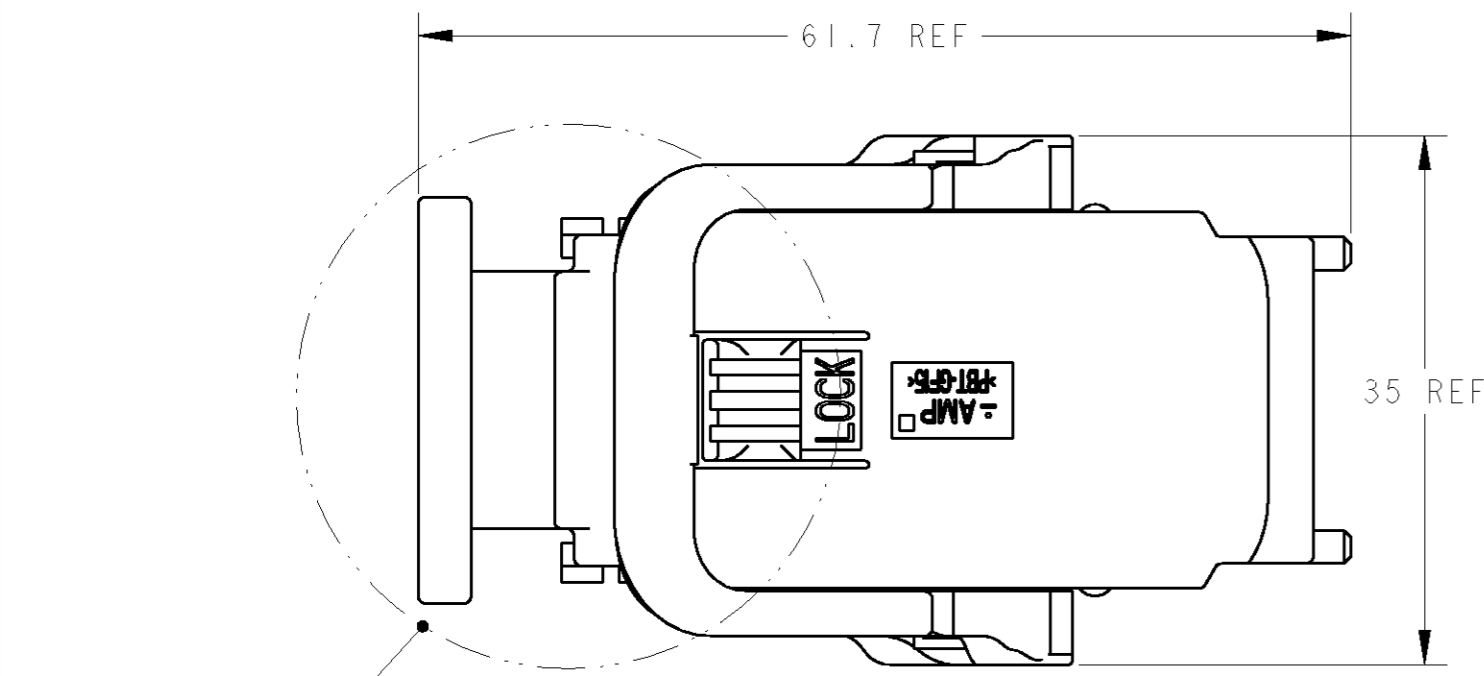

STANDARD LEVER TYPE

DETAIL A		
TYPE	SLIT TYPE	NO SLIT TYPE
P/N	1473255-1	1473255-2, -3

LONG LEVER TYPE

DETAIL B		
TYPE	STANDARD LEVER TYPE	LONG LEVER TYPE
P/N	1473255-1, -2	1473255-3

- 1. PART NUMBER OF PLUG HOUSING ASSEMBLY TO BE APPLIED ; SEE PRODUCT SPEC.
 - 2. INSTRUCTION SHEET NO ; 411-78008 / 411-78142
1. 適用プラグハウジングアセンブリ型番は、製品規格参照のこと。
 2. 取扱説明書 NO ; 411-78008 / 411-78142

1	-	-	LEVER (LONG TYPE)	WHITE	2
-	1	1	LEVER (STANDARD TYPE)	BLACK	
1	1	-	HARNESS COVER (NO SLIT)	BLACK	1
-	-	1	HARNESS COVER (SLIT)	BLACK	
-3	-2	-1	PART NAME	FINISH/COLOR	NO

<small>THIS DRAWING IS A CONTROLLED DOCUMENT FOR TYCO ELECTRONICS CORPORATION IT IS SUBJECT TO CHANGE AND THE CONTROLLING ENGINEERING ORGANIZATION SHOULD BE CONTACTED FOR THE LATEST REVISION</small>		DWN T. JIANG 07 JUN 07 CHK Y. NOGUCHI 07 JUN 07 APVD Y. FUJIWARA 07 JUN 07	Tyco Electronics Tyco Electronics Corporation Kawasaki, Japan
DIMENSIONS: mm 	TOLERANCES UNLESS OTHERWISE SPECIFIED: - 一般公差 = ±0.3 0-PLC ± 1-PLC ±0.5 2-PLC ±0.13 3-PLC ±0.013 4-PLC ±0.001 ANGLES ± FINISH SEE TABLE	PRODUCT SPEC 108-5793, 108-5977 APPLICATION SPEC 114-18021, 114-18050 WEIGHT 10.7g	NAME LEVER ASSY TYPE-A (STEER THE WIRE OUTSIDE) SEALED 40POS. PLUG HSG MOS CLEAN BODY/JPT SIZE A2 CAGE CODE 00779 DRAWING NO 1473255 RESTRICTED TO
MATERIAL PBT		CUSTOMER DRAWING	
		SCALE 2.1	SHEET OF REV A