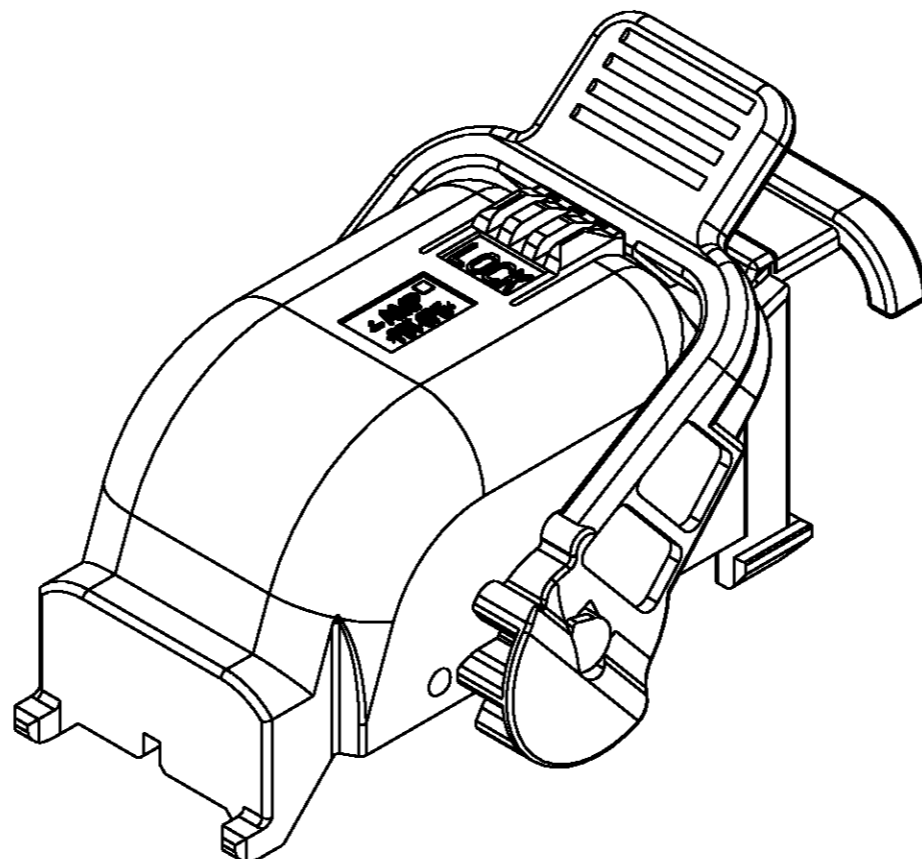

STANDARD LEVER TYPE

DETAIL A		
TYPE	SLIT TYPE	NO SLIT TYPE
P/N	1473255-1	1473255-2, -3

LONG LEVER TYPE

DETAIL B		
TYPE	STANDARD LEVER TYPE	LONG LEVER TYPE
P/N	1473255-1, -2	1473255-3

- 1. PART NUMBER OF PLUG HOUSING ASSEMBLY TO BE APPLIED ; SEE PRODUCT SPEC.
 - 2. INSTRUCTION SHEET NO ; 411-78008 / 411-78142
1. 適用プラグハウジングアセンブリ型番は、製品規格参照のこと。
 2. 取扱説明書 NO ; 411-78008 / 411-78142

1	-	-	LEVER (LONG TYPE)	WHITE	2
-	1	1	LEVER (STANDARD TYPE)	BLACK	
1	1	-	HARNESS COVER (NO SLIT)	BLACK	1
-	-	1	HARNESS COVER (SLIT)	BLACK	
-3	-2	-1	PART NAME	FINISH/COLOR	NO

<small>THIS DRAWING IS A CONTROLLED DOCUMENT FOR TYCO ELECTRONICS CORPORATION IT IS SUBJECT TO CHANGE AND THE CONTROLLING ENGINEERING ORGANIZATION SHOULD BE CONTACTED FOR THE LATEST REVISION</small>		DWN T. JIANG 07 JUN 07 CHK Y. NOGUCHI 07 JUN 07 APVD Y. FUJIWARA 07 JUN 07	Tyco Electronics Tyco Electronics Corporation Kawasaki, Japan
DIMENSIONS: mm 	TOLERANCES UNLESS OTHERWISE SPECIFIED: - 一般公差 = ±0.3 0-PLC ± 1-PLC ±0.5 2-PLC ±0.13 3-PLC ±0.013 4-PLC ±0.001 ANGLES ± FINISH SEE TABLE	PRODUCT SPEC 108-5793, 108-5977 APPLICATION SPEC 114-18021, 114-18050 WEIGHT 10.7g	NAME LEVER ASSY TYPE-A (STEER THE WIRE OUTSIDE) SEALED 40POS. PLUG HSG MOS CLEAN BODY/JPT SIZE A2 CAGE CODE 00779 DRAWING NO 1473255 RESTRICTED TO
MATERIAL PBT		CUSTOMER DRAWING	
		SCALE 2.1	SHEET OF REV A