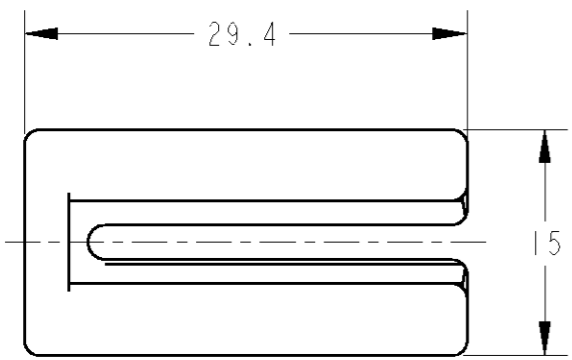

- 1. APPLICABLE HOUSING ASSEMBLY : P/N X-1473284-X
- 1. 適用ハウジングアセンブリ : 型番 X-1473284-X

PAPER BOX ダンボール	PLASTIC BAG ビニール袋	GRAY 灰	1473288-1
OUTER 外装	INNER 内装	COLOR 色	PART NUMBER 型番
PACKING STYLE 梱包形態			

THIS DRAWING IS A CONTROLLED DOCUMENT FOR TYCO ELECTRONICS CORPORATION. IT IS SUBJECT TO CHANGE AND THE CONTROLLING ENGINEERING ORGANIZATION SHOULD BE CONTACTED FOR THE LATEST REVISION.		DWN E. SASAKI	14MAY01	Tyco Electronics AMP K.K. Kawasaki, Japan		
DIMENSIONS: 単位: 概 mm		CHK T. KOHNO	14MAY01			
		APVD N. SAI	15MAY01			
TOLERANCES UNLESS OTHERWISE SPECIFIED: ALL : ±0.5		PRODUCT SPEC 108-5757		NAME 名称 SECONDARY LOCKING DEVICE , MICRO TIMER II 6POS. , NEUTRAL TYPE		
0-PLC ± 1-PLC ±0.5 2-PLC ±0.13 3-PLC ±0.013 4-PLC ±0.000J ANGLES ±5		APPLICATION SPEC 取付適用規格 114-18081				
MATERIAL 材料 PA66	FINISH 仕上 SEE TABLE	WEIGHT 1.2 g	SIZE A3	CAGE CODE 00779	DRAWING NO 番号 C=1473288	RESTRICTED TO
CUSTOMER DRAWING			SCALE 尺度	SHEET OF	REV A	