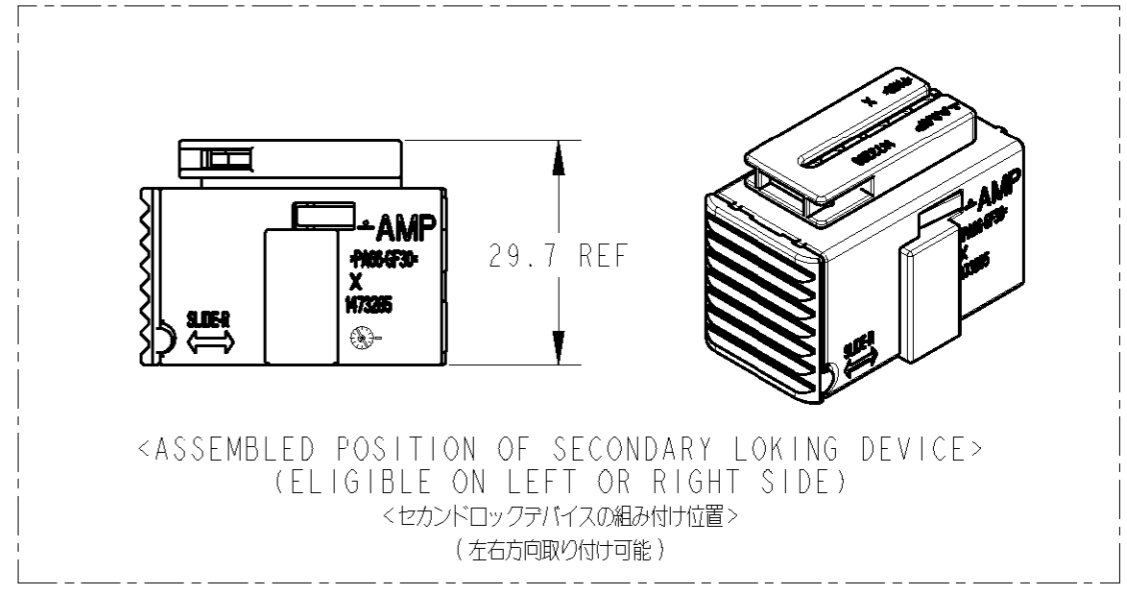

- 1. APPLICABLE HOUSING ASSEMBLY : P/N X-1473284-X
- 1. 適用ハウジングアセンブリ : 型番 X-1473284-X

PAPER BOX ダンボール	PLASTIC BAG ビニール袋	GRAY 灰	1473288-1
OUTER 外装	INNER 内装	COLOR 色	PART NUMBER 型番
PACKING STYLE 梱包形態			

THIS DRAWING IS A CONTROLLED DOCUMENT FOR TYCO ELECTRONICS CORPORATION. IT IS SUBJECT TO CHANGE AND THE CONTROLLING ENGINEERING ORGANIZATION SHOULD BE CONTACTED FOR THE LATEST REVISION.		DWN E. SASAKI	14MAY01	Tyco Electronics AMP K.K. Kawasaki, Japan		
DIMENSIONS: 単位: 概 mm		CHK T. KOHNO	14MAY01			
		APVD N. SAI	15MAY01			
TOLERANCES UNLESS OTHERWISE SPECIFIED: ALL : ±0.5		PRODUCT SPEC 108-5757		NAME 名称 SECONDARY LOCKING DEVICE , MICRO TIMER II 6POS. , NEUTRAL TYPE		
0-PLC ± 1-PLC ±0.5 2-PLC ±0.13 3-PLC ±0.013 4-PLC ±0.000J ANGLES ±5		APPLICATION SPEC 取付適用規格 114-18081				
MATERIAL 材料 PA66	FINISH 仕上 SEE TABLE	WEIGHT 1.2 g	SIZE A3	CAGE CODE 00779	DRAWING NO 番号 C=1473288	RESTRICTED TO
CUSTOMER DRAWING			SCALE 尺度	SHEET OF	REV A	