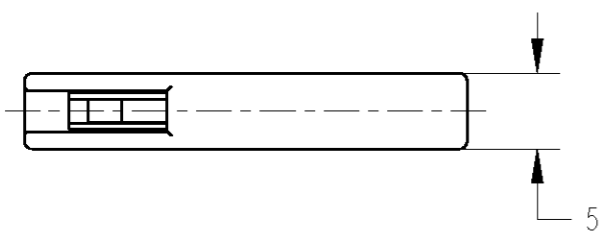

- 1. APPLICABLE HOUSING ASSEMBLY : P/N X-1473284-X
- 1. 適用ハウジングアセンブリ : 型番 X-1473284-X

PAPER BOX ダンボール	PLASTIC BAG ビニール袋	GRAY 灰	1473288-1
OUTER 外装	INNER 内装	COLOR 色	PART NUMBER 型番
PACKING STYLE 梱包形態			

THIS DRAWING IS A CONTROLLED DOCUMENT FOR TYCO ELECTRONICS CORPORATION. IT IS SUBJECT TO CHANGE AND THE CONTROLLING ENGINEERING ORGANIZATION SHOULD BE CONTACTED FOR THE LATEST REVISION.		DWN E. SASAKI	14MAY01	Tyco Electronics AMP K.K. Kawasaki, Japan		
DIMENSIONS: 単位: 概 mm		CHK T. KOHNO	14MAY01			
		APVD N. SAI	15MAY01			
TOLERANCES UNLESS OTHERWISE SPECIFIED: ALL : ±0.5		PRODUCT SPEC 108-5757		NAME 名称 SECONDARY LOCKING DEVICE , MICRO TIMER II 6POS. , NEUTRAL TYPE		
0-PLC ± 1-PLC ±0.5 2-PLC ±0.13 3-PLC ±0.013 4-PLC ±0.000J ANGLES ±5		APPLICATION SPEC 取付適用規格 114-18081				
MATERIAL 材料 PA66	FINISH 仕上 SEE TABLE	WEIGHT 1.2 g	SIZE A3	CAGE CODE 00779	DRAWING NO 番号 C=1473288	RESTRICTED TO
CUSTOMER DRAWING			SCALE 尺度	SHEET OF	REV A	