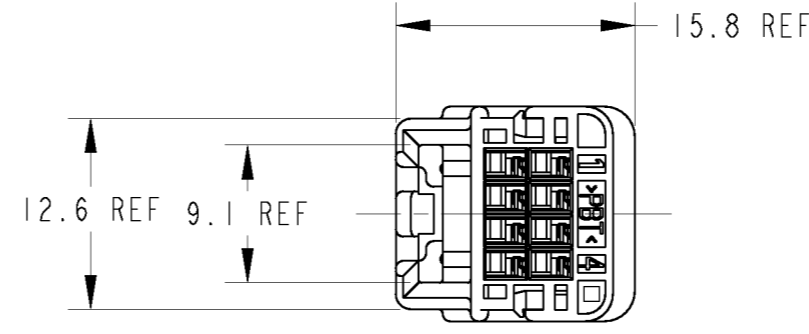

1. キャップハウジングにダブルロックプレートを取付け出荷される。
 2. 適用端子型番; 1376109, 1473818, 1565406
 3. 取扱説明書; 411-5996
 4. 嵌合相手型番; 1473800 & 1473802 (IDC) 1376352
1. PLATE SHOULD BE SET TO THE PRE-ASSEMBLY POSITION WITHIN THE CAP HOUSING WHEN SHIPPED TO THE CUSTOMER
 2. APPLIED TERMINAL; 1376109, 1473818, 1565406
 3. INSTRUCTION SHEET No; 411-5996
 4. PART NUMBER OF PLUG HOUSING TO BE MATED; 1473800 & 1473802 (IDC), 1376352