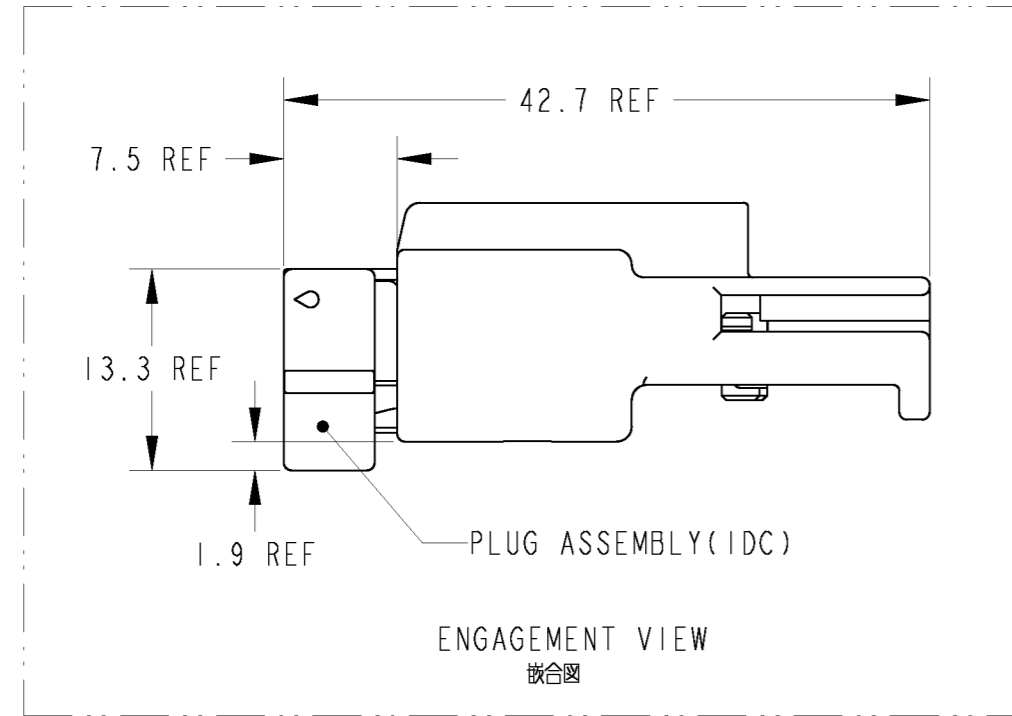

1. キャップハウジングにダブルロックプレートを取付け出荷される。
 2. 適用端子型番; 1376109, 1473818, 1565406
 3. 取扱説明書; 411-5996
 4. 嵌合相手型番; 1473800 & 1473802 (IDC) 1376352
1. PLATE SHOULD BE SET TO THE PRE-ASSEMBLY POSITION WITHIN THE CAP HOUSING WHEN SHIPPED TO THE CUSTOMER
 2. APPLIED TERMINAL; 1376109, 1473818, 1565406
 3. INSTRUCTION SHEET No; 411-5996
 4. PART NUMBER OF PLUG HOUSING TO BE MATED; 1473800 & 1473802 (IDC), 1376352