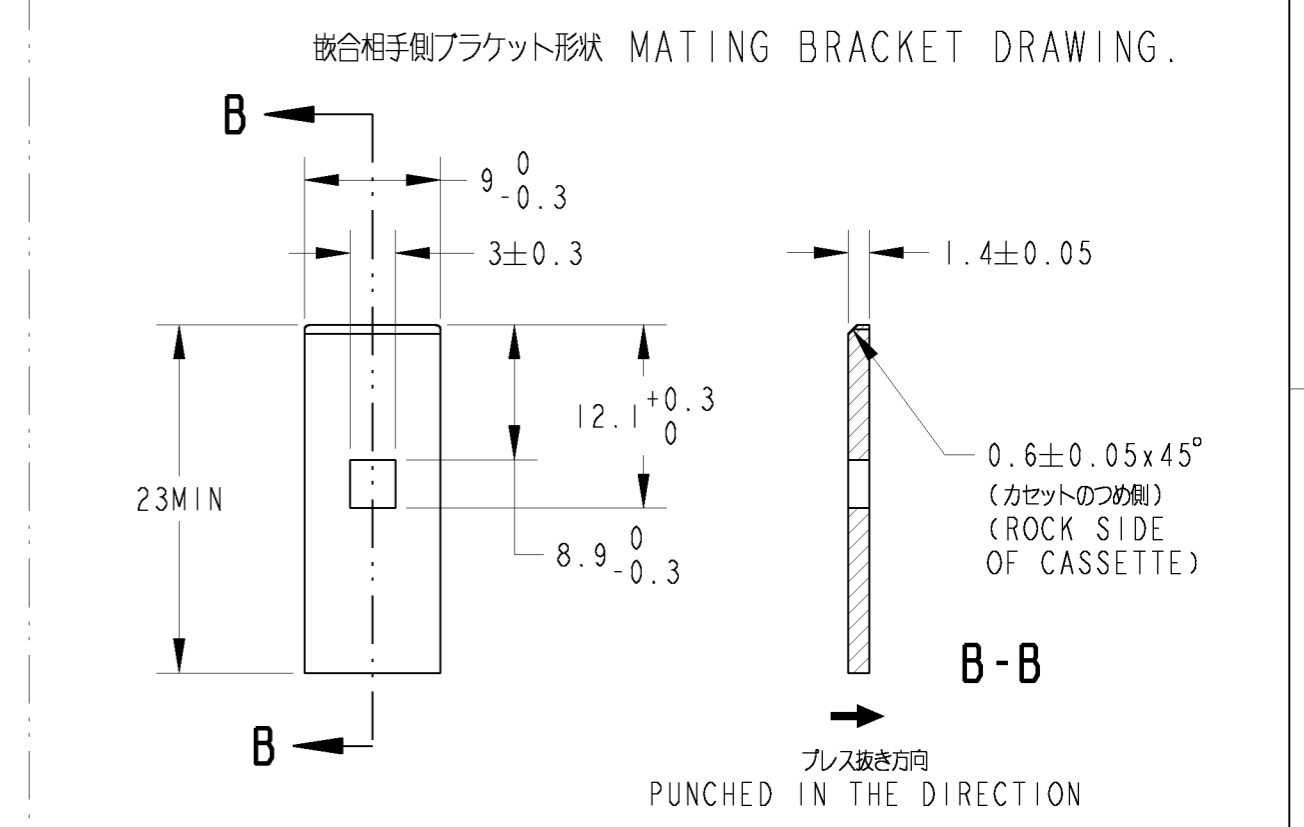

1. キャップハウジングにダブルロックプレートを取付け出荷される。
 2. 適用端子型番; 1376109, 1473818, 1565406
 3. 取扱説明書; 411-5996
 4. 嵌合相手型番; 1473800 & 1473802 (IDC) 1376352
1. PLATE SHOULD BE SET TO THE PRE-ASSEMBLY POSITION WITHIN THE CAP HOUSING WHEN SHIPPED TO THE CUSTOMER
 2. APPLIED TERMINAL; 1376109, 1473818, 1565406
 3. INSTRUCTION SHEET No; 411-5996
 4. PART NUMBER OF PLUG HOUSING TO BE MATED; 1473800 & 1473802 (IDC), 1376352