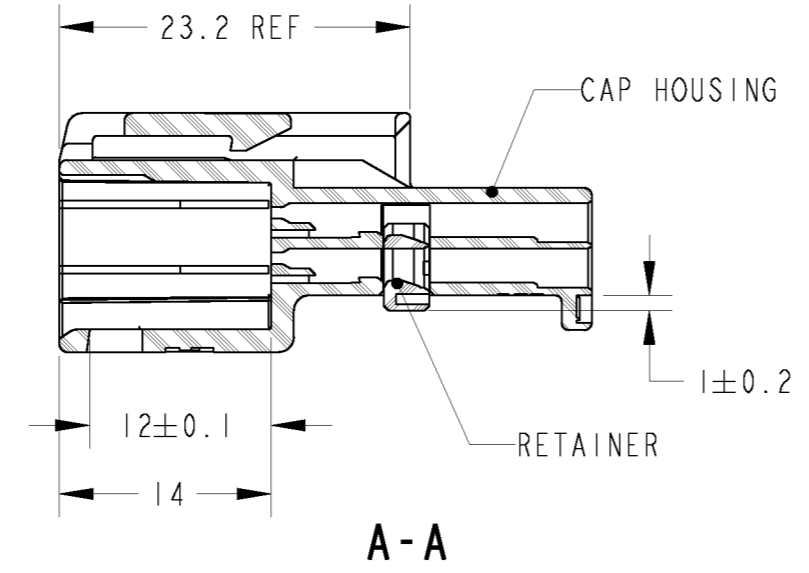

1. キャップハウジングにダブルロックプレートを取付け出荷される。
 2. 適用端子型番; 1376109, 1473818, 1565406
 3. 取扱説明書; 411-5996
 4. 嵌合相手型番; 1473800 & 1473802 (IDC) 1376352
1. PLATE SHOULD BE SET TO THE PRE-ASSEMBLY POSITION WITHIN THE CAP HOUSING WHEN SHIPPED TO THE CUSTOMER
 2. APPLIED TERMINAL; 1376109, 1473818, 1565406
 3. INSTRUCTION SHEET No; 411-5996
 4. PART NUMBER OF PLUG HOUSING TO BE MATED; 1473800 & 1473802 (IDC), 1376352