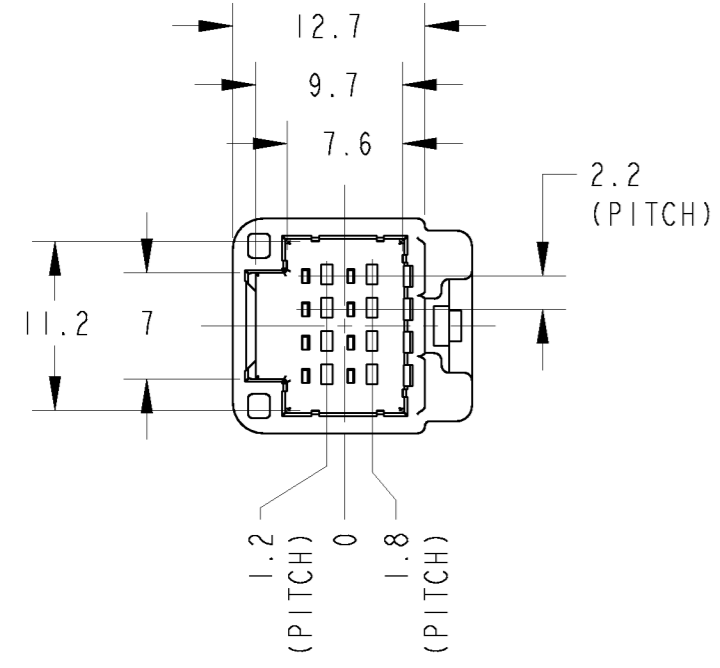

1. キャップハウジングにダブルロックプレートを取付け出荷される。
 2. 適用端子型番; 1376109, 1473818, 1565406
 3. 取扱説明書; 411-5996
 4. 嵌合相手型番; 1473800 & 1473802 (IDC) 1376352
1. PLATE SHOULD BE SET TO THE PRE-ASSEMBLY POSITION WITHIN THE CAP HOUSING WHEN SHIPPED TO THE CUSTOMER
 2. APPLIED TERMINAL; 1376109, 1473818, 1565406
 3. INSTRUCTION SHEET No; 411-5996
 4. PART NUMBER OF PLUG HOUSING TO BE MATED; 1473800 & 1473802 (IDC), 1376352