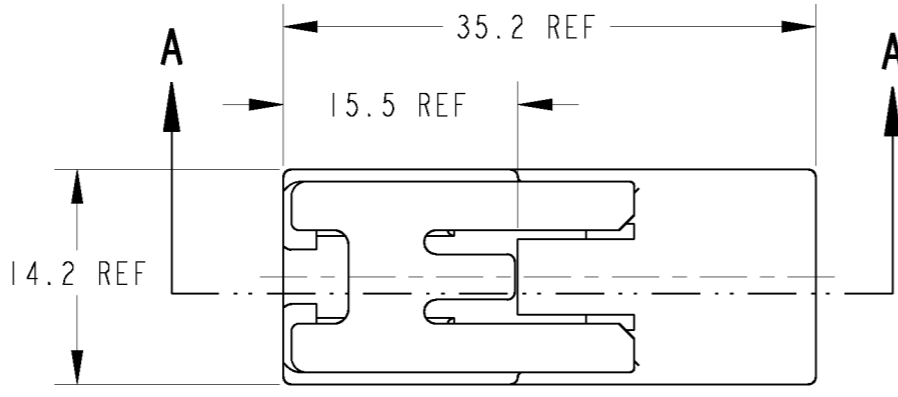

1. キャップハウジングにダブルロックプレートを取付け出荷される。
 2. 適用端子型番; 1376109, 1473818, 1565406
 3. 取扱説明書; 411-5996
 4. 嵌合相手型番; 1473800 & 1473802 (IDC) 1376352
1. PLATE SHOULD BE SET TO THE PRE-ASSEMBLY POSITION WITHIN THE CAP HOUSING WHEN SHIPPED TO THE CUSTOMER
 2. APPLIED TERMINAL; 1376109, 1473818, 1565406
 3. INSTRUCTION SHEET No; 411-5996
 4. PART NUMBER OF PLUG HOUSING TO BE MATED; 1473800 & 1473802 (IDC), 1376352