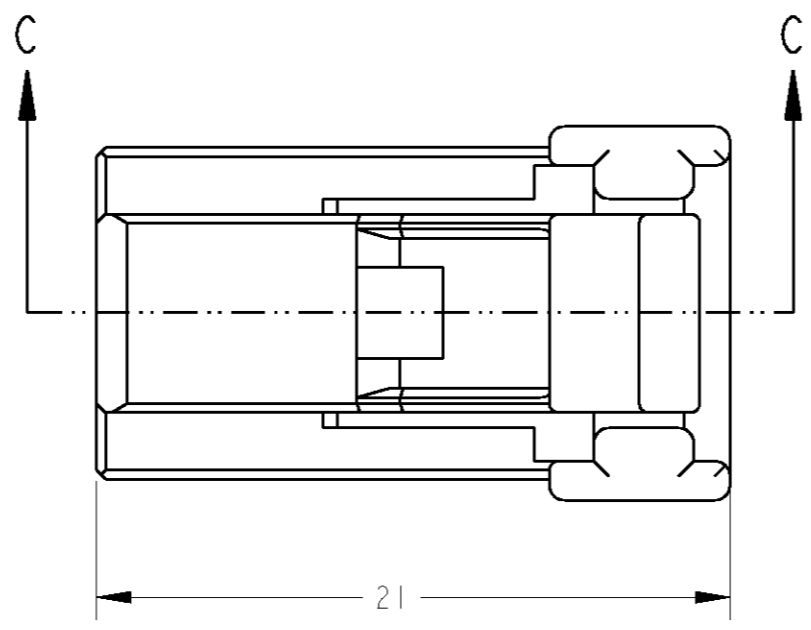

SCALE 2:1

C-C

- 1. 本品はプラグハウジング型番 1473800を装着して使用する。
- 2. 取扱説明書; 411-5912
- 3. 嵌合相手型番; 1473790

- 1. PLUG HOUSING MUST BE USED WITH PLUG HOUSING P/N:1473800
- 2. INSTRUCTION SHEET No; 411-5912
- 3. PART NUMBER OF HOUSINGS TO BE MATED; 1473790

NATURAL	1473801-1
HOUSING COLOR	PART NUMBER

THIS DRAWING IS A CONTROLLED DOCUMENT FOR TYCO ELECTRONICS CORPORATION IT IS SUBJECT TO CHANGE AND THE CONTROLLING ENGINEERING ORGANIZATION SHOULD BE CONTACTED FOR THE LATEST REVISION.		DWN	S. AMEMIYA	10OCT2001	<b>AMP</b> Tyco Electronics AMP K.K. Kawasaki, Japan
DIMENSIONS: 単位: 概 mm		CHK	N. SAI	10OCT2001	
TOLERANCES UNLESS OTHERWISE SPECIFIED: 一般公差; ±0.3		APVD	N. SAI	10OCT2001	NAME 名称
0-PLC ±		PRODUCT SPEC	108-5660		4POSITION LOCK HOUSING 025 IDC CONNECTOR
1-PLC ±0.1		APPLICATION SPEC	114-5276		
2-PLC ±0.01		WEIGHT	0.9g		SIZE
3-PLC ±0.001		CUSTOMER DRAWING	CAGE CODE	00779	DRAWING NO
4-PLC ±0.0001			RESTRICTED TO	C=1473801	
ANGLES ±3'00"		SCALE	4:1		SHEET
MATERIAL 材料	PBT	FINISH 仕上	SEE TABLE		OF
					REV
					0