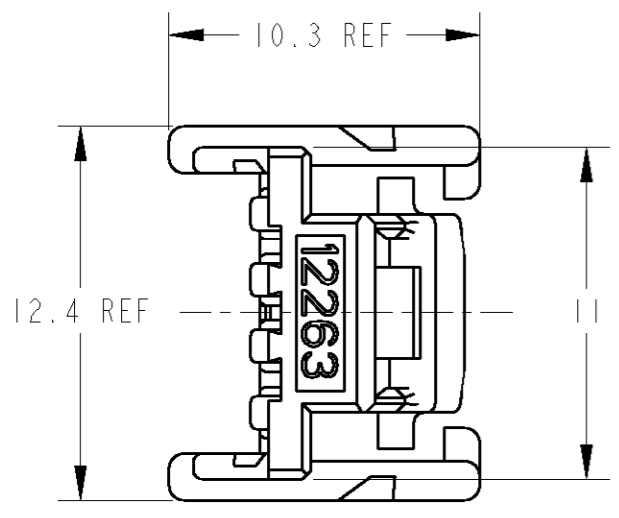

SCALE 2:1

C-C

- 1. 本品はプラグハウジング型番 1473800を装着して使用する。
- 2. 取扱説明書; 411-5912
- 3. 嵌合相手型番; 1473790

- 1. PLUG HOUSING MUST BE USED WITH PLUG HOUSING P/N:1473800
- 2. INSTRUCTION SHEET No; 411-5912
- 3. PART NUMBER OF HOUSINGS TO BE MATED; 1473790

NATURAL	1473801-1
HOUSING COLOR	PART NUMBER

THIS DRAWING IS A CONTROLLED DOCUMENT FOR TYCO ELECTRONICS CORPORATION IT IS SUBJECT TO CHANGE AND THE CONTROLLING ENGINEERING ORGANIZATION SHOULD BE CONTACTED FOR THE LATEST REVISION.		DWN	S. AMEMIYA	10OCT2001	<b>AMP</b> Tyco Electronics AMP K.K. Kawasaki, Japan
DIMENSIONS: 単位: 概 mm		CHK	N. SAI	10OCT2001	
TOLERANCES UNLESS OTHERWISE SPECIFIED: 一般公差; ±0.3		APVD	N. SAI	10OCT2001	NAME 名称
0-PLC ±		PRODUCT SPEC	108-5660		4POSITION LOCK HOUSING 025 IDC CONNECTOR
1-PLC ±0.1		APPLICATION SPEC	114-5276		
2-PLC ±0.01		WEIGHT	0.9g		SIZE
3-PLC ±0.001		CUSTOMER DRAWING	CAGE CODE	00779	DRAWING NO
4-PLC ±0.0001			RESTRICTED TO	C=1473801	
ANGLES ±3'00"		SCALE	4:1		SHEET
MATERIAL 材料	PBT	FINISH 仕上	SEE TABLE		OF
					REV
					0