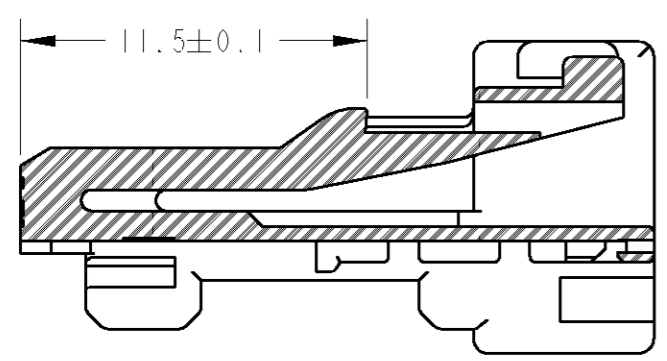

SCALE 2:1

C-C

- 1. 本品はプラグハウジング型番 1473800を装着して使用する。
- 2. 取扱説明書; 411-5912
- 3. 嵌合相手型番; 1473790

- 1. PLUG HOUSING MUST BE USED WITH PLUG HOUSING P/N:1473800
- 2. INSTRUCTION SHEET No; 411-5912
- 3. PART NUMBER OF HOUSINGS TO BE MATED; 1473790

NATURAL	1473801-1
HOUSING COLOR	PART NUMBER

THIS DRAWING IS A CONTROLLED DOCUMENT FOR TYCO ELECTRONICS CORPORATION IT IS SUBJECT TO CHANGE AND THE CONTROLLING ENGINEERING ORGANIZATION SHOULD BE CONTACTED FOR THE LATEST REVISION.		DWN	S. AMEMIYA	10OCT2001	<b>AMP</b> Tyco Electronics AMP K.K. Kawasaki, Japan
DIMENSIONS: 単位: 概 mm		CHK	N. SAI	10OCT2001	
TOLERANCES UNLESS OTHERWISE SPECIFIED: 一般公差; ±0.3		APVD	N. SAI	10OCT2001	NAME 名称
0-PLC ±		PRODUCT SPEC	108-5660		4POSITION LOCK HOUSING 025 IDC CONNECTOR
1-PLC ±0.1		APPLICATION SPEC	114-5276		
2-PLC ±0.01		WEIGHT	0.9g		SIZE
3-PLC ±0.001		CUSTOMER DRAWING	CAGE CODE	00779	DRAWING NO
4-PLC ±0.0001			RESTRICTED TO	C=1473801	
ANGLES ±3'00"		SCALE	4:1		SHEET
MATERIAL 材料	PBT	FINISH 仕上	SEE TABLE		OF
					REV
					0