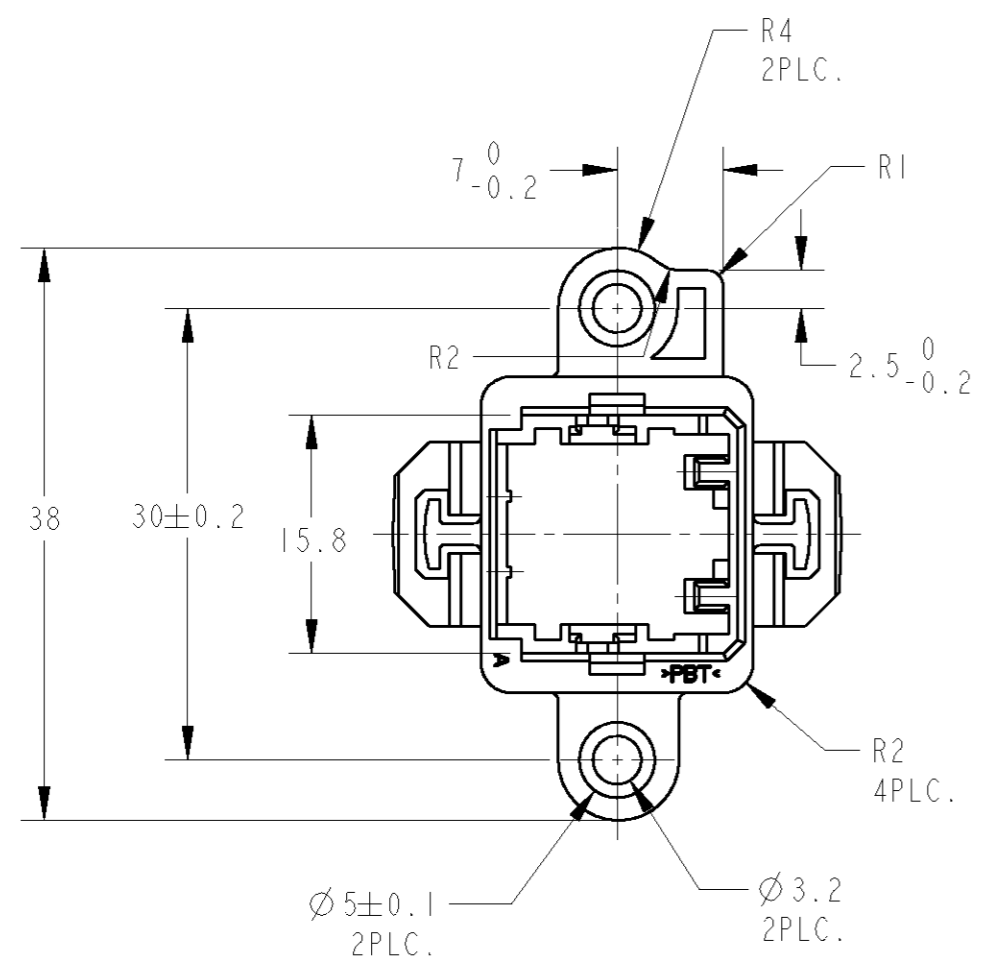

- 1. THE MATING INNER HOUSING
PART NUMBER ; 1473866
- 2. PACKING STYLE ; INNER - BLISTER
OUTER - PAPER BOX
- 1. 相手ハウジング型番 ; 1473866
- 2. 梱包形態 ; 内装 - フリスター
外表 - タンボール

NATURAL (WHITE)	1473867-1
COLOR 色	PART NUMBER 製品型番

THIS DRAWING IS A CONTROLLED DOCUMENT FOR TYCO ELECTRONICS CORPORATION
 IT IS SUBJECT TO CHANGE AND THE CONTROLLING ENGINEERING ORGANIZATION
 SHOULD BE CONTACTED FOR THE LATEST REVISION.

DIMENSIONS: 単位: 概 mm	TOLERANCES UNLESS OTHERWISE SPECIFIED: ±0.3
	0 PLC ±
	1 PLC ±0.1
	2 PLC ±0.01
	3 PLC ±0.001
	4 PLC ±
	ANGLES ±3°00'
MATERIAL 材料 PBT	FINISH 仕上 -

DWN E. TAKIZAWA	120CT01
CHK Y. FUJIWALA	120CT01
APVD K. ASAI	120CT01
PRODUCT SPEC 製品規格	108-5471
APPLICATION SPEC 取付適用規格	
WEIGHT	4.5 g

WIRE RANGE 挿合電線断面積	INSULATION DIA 被覆外径	AMP Tyco Electronics AMP K.K. Kawasaki, Japan	
NAME 名称		040MLC CONNECTOR 8 POSITIONS CAP OUTER HOUSING (2 PIECES)	
SIZE	CAGE CODE	DRAWING NO 番号	RESTRICTED TO
A3	00779	1473867	-
CUSTOMER DRAWING		SCALE 尺度 2:1	SHEET 1 OF 1 REV A