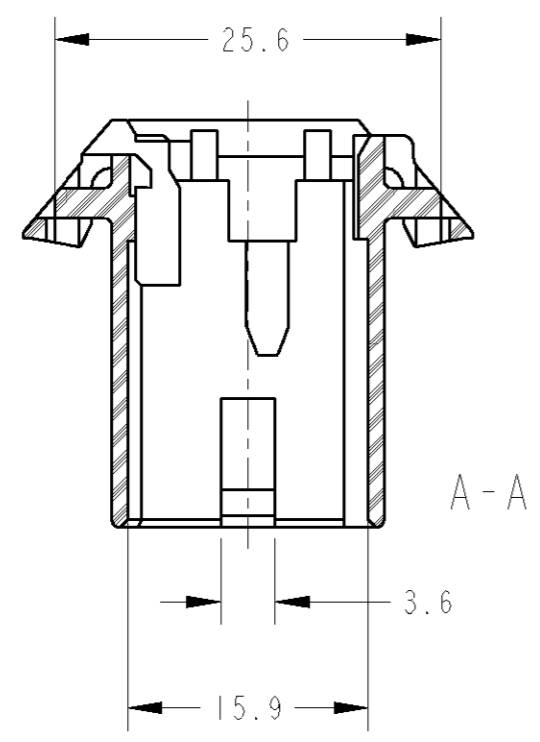

- 1. THE MATING INNER HOUSING
PART NUMBER ; 1473866
- 2. PACKING STYLE ; INNER - BLISTER
OUTER - PAPER BOX
- 1. 相手ハウジング型番 ; 1473866
- 2. 梱包形態 ; 内装 - フリスター
外表 - タンボール

NATURAL (WHITE)	1473867-1
COLOR 色	PART NUMBER 製品型番

THIS DRAWING IS A CONTROLLED DOCUMENT FOR TYCO ELECTRONICS CORPORATION
 IT IS SUBJECT TO CHANGE AND THE CONTROLLING ENGINEERING ORGANIZATION
 SHOULD BE CONTACTED FOR THE LATEST REVISION.

DIMENSIONS: 単位: 概 mm	TOLERANCES UNLESS OTHERWISE SPECIFIED: ±0.3
	0 PLC ±
	1 PLC ±0.1
	2 PLC ±0.01
	3 PLC ±0.001
	4 PLC ±
	ANGLES ±3°00'
MATERIAL 材料 PBT	FINISH 仕上 -

DWN E. TAKIZAWA	120CT01
CHK Y. FUJIWALA	120CT01
APVD K. ASAI	120CT01
PRODUCT SPEC 製品規格	108-5471
APPLICATION SPEC 取付適用規格	
WEIGHT	4.5 g

WIRE RANGE 挿合電線断面積	INSULATION DIA 被覆外径	AMP Tyco Electronics AMP K.K. Kawasaki, Japan	
NAME 名称		040MLC CONNECTOR 8 POSITIONS CAP OUTER HOUSING (2 PIECES)	
SIZE	CAGE CODE	DRAWING NO 番号	RESTRICTED TO
A3	00779	1473867	-
CUSTOMER DRAWING		SCALE 尺度 2:1	SHEET 1 OF 1 REV A