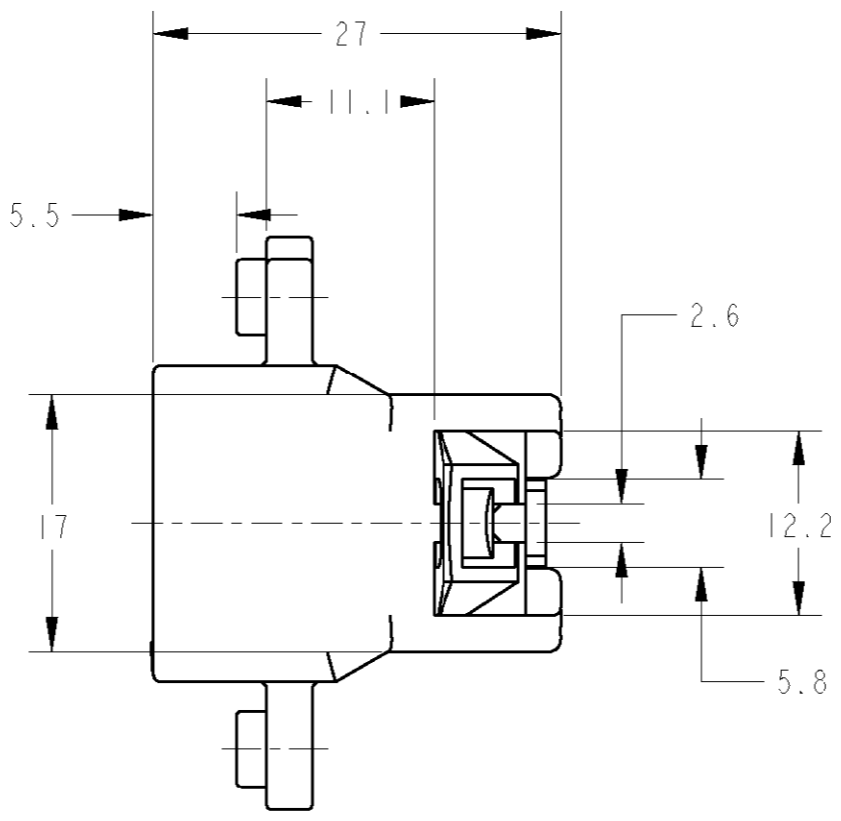

- 1. THE MATING INNER HOUSING
PART NUMBER ; 1473866
- 2. PACKING STYLE ; INNER - BLISTER
OUTER - PAPER BOX
- 1. 相手ハウジング型番 ; 1473866
- 2. 梱包形態 ; 内装 - フリスター
外表 - タンボール

NATURAL (WHITE)	1473867-1
COLOR 色	PART NUMBER 製品型番

THIS DRAWING IS A CONTROLLED DOCUMENT FOR TYCO ELECTRONICS CORPORATION
 IT IS SUBJECT TO CHANGE AND THE CONTROLLING ENGINEERING ORGANIZATION
 SHOULD BE CONTACTED FOR THE LATEST REVISION.

DIMENSIONS: 単位: 概 mm	TOLERANCES UNLESS OTHERWISE SPECIFIED: ±0.3
	0 PLC ±
	1 PLC ±0.1
	2 PLC ±0.01
	3 PLC ±0.001
	4 PLC ±
	ANGLES ±3°00'
MATERIAL 材料 PBT	FINISH 仕上 -

DWN E. TAKIZAWA	120CT01
CHK Y. FUJIWALA	120CT01
APVD K. ASAI	120CT01
PRODUCT SPEC 製品規格	108-5471
APPLICATION SPEC 取付適用規格	
WEIGHT	4.5 g

WIRE RANGE 挿合電線断面積	INSULATION DIA 被覆外径	AMP Tyco Electronics AMP K.K. Kawasaki, Japan	
NAME 名称		040MLC CONNECTOR 8 POSITIONS CAP OUTER HOUSING (2 PIECES)	
SIZE	CAGE CODE	DRAWING NO 番号	RESTRICTED TO
A3	00779	1473867	-
CUSTOMER DRAWING		SCALE 尺度 2:1	SHEET 1 OF 1 REV A