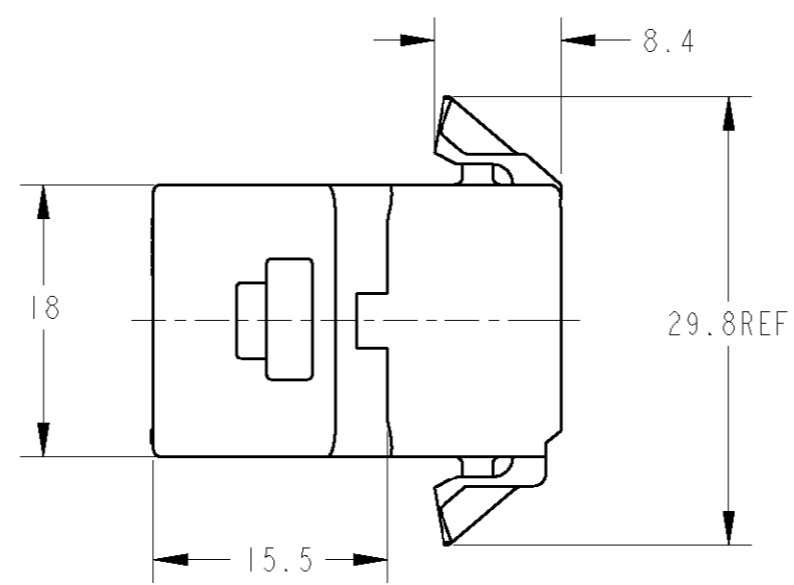

- 1. THE MATING INNER HOUSING
PART NUMBER ; 1473866
- 2. PACKING STYLE ; INNER - BLISTER
OUTER - PAPER BOX
- 1. 相手ハウジング型番 ; 1473866
- 2. 梱包形態 ; 内装 - フリスター
外表 - タンボール

NATURAL (WHITE)	1473867-1
COLOR 色	PART NUMBER 製品型番

THIS DRAWING IS A CONTROLLED DOCUMENT FOR TYCO ELECTRONICS CORPORATION
 IT IS SUBJECT TO CHANGE AND THE CONTROLLING ENGINEERING ORGANIZATION
 SHOULD BE CONTACTED FOR THE LATEST REVISION.

DIMENSIONS: 単位: 概 mm	TOLERANCES UNLESS OTHERWISE SPECIFIED: ±0.3
	0 PLC ±
	1 PLC ±0.1
	2 PLC ±0.01
	3 PLC ±0.001
	4 PLC ±
	ANGLES ±3°00'
MATERIAL 材料 PBT	FINISH 仕上 -

DWN E. TAKIZAWA	120CT01
CHK Y. FUJIWALA	120CT01
APVD K. ASAI	120CT01
PRODUCT SPEC 製品規格	108-5471
APPLICATION SPEC 取付適用規格	
WEIGHT	4.5 g

WIRE RANGE 挿合電線断面積	INSULATION DIA 被覆外径	AMP Tyco Electronics AMP K.K. Kawasaki, Japan	
NAME 名称		040MLC CONNECTOR 8 POSITIONS CAP OUTER HOUSING (2 PIECES)	
SIZE	CAGE CODE	DRAWING NO 番号	RESTRICTED TO
A3	00779	1473867	-
CUSTOMER DRAWING		SCALE 尺度 2:1	SHEET 1 OF 1 REV A