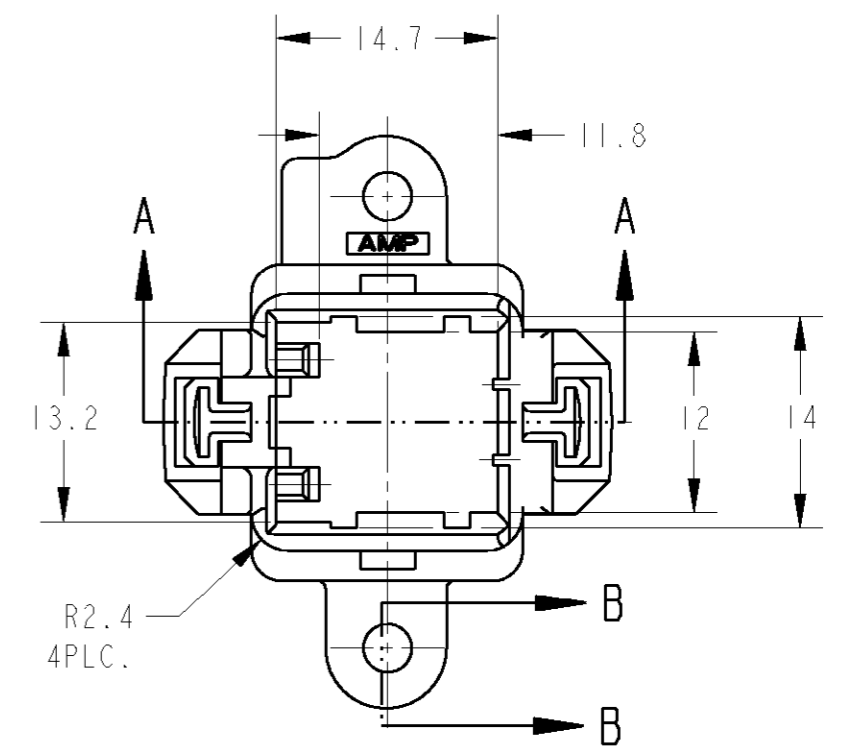

- 1. THE MATING INNER HOUSING
PART NUMBER ; 1473866
- 2. PACKING STYLE ; INNER - BLISTER
OUTER - PAPER BOX
- 1. 相手ハウジング型番 ; 1473866
- 2. 梱包形態 ; 内装 - フリスター
外表 - タンボール

NATURAL (WHITE)	1473867-1
COLOR 色	PART NUMBER 製品型番

THIS DRAWING IS A CONTROLLED DOCUMENT FOR TYCO ELECTRONICS CORPORATION
 IT IS SUBJECT TO CHANGE AND THE CONTROLLING ENGINEERING ORGANIZATION
 SHOULD BE CONTACTED FOR THE LATEST REVISION.

DIMENSIONS: 単位: 概 mm	TOLERANCES UNLESS OTHERWISE SPECIFIED: ±0.3
	0 PLC ±
	1 PLC ±0.1
	2 PLC ±0.01
	3 PLC ±0.001
	4 PLC ±
	ANGLES ±3°00'
MATERIAL 材料 PBT	FINISH 仕上 -

DWN E. TAKIZAWA	120CT01
CHK Y. FUJIWALA	120CT01
APVD K. ASAI	120CT01
PRODUCT SPEC 製品規格	108-5471
APPLICATION SPEC 取付適用規格	
WEIGHT	4.5 g

WIRE RANGE 挿合電線断面積	INSULATION DIA 被覆外径	AMP Tyco Electronics AMP K.K. Kawasaki, Japan	
NAME 名称		040MLC CONNECTOR 8 POSITIONS CAP OUTER HOUSING (2 PIECES)	
SIZE	CAGE CODE	DRAWING NO 番号	RESTRICTED TO
A3	00779	1473867	-
CUSTOMER DRAWING		SCALE 尺度 2:1	SHEET 1 OF 1 REV A