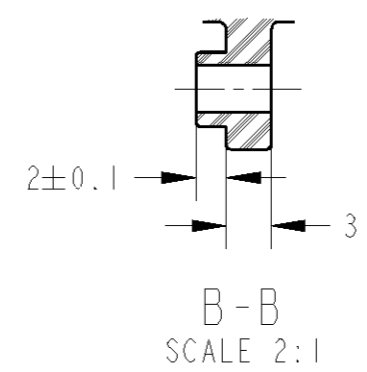

THIS DRAWING IS UNPUBLISHED. RELEASED FOR PUBLICATION
© COPYRIGHT - BY TYCO ELECTRONICS CORPORATION. ALL RIGHTS RESERVED.

LOC	DIST	REVISIONS						
		P	LTR	DESCRIPTION	ECN	DATE	DWN	APVD
J	-		0	RELEASED	FJ00-1945-01	120CT01	ET	KA
			A	REVISED	FJ00-2476-01	240CT01	ET	KA

1. THE MATING INNER HOUSING
  PART NUMBER ; 1473866
2. PACKING STYLE ; INNER - BLISTER
  OUTER - PAPER BOX
1. 相手ハウジング型番 ; 1473866
2. 梱包形態 ; 内装 - フリスター
  外表 - タンボール

NATURAL (WHITE)	1473867-1
COLOR 色	PART NUMBER 製品型番