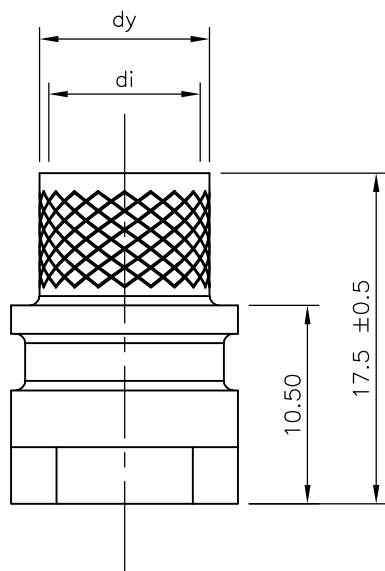

- 1 BULK PACKAGED CRIMP KIT ASSEMBLIES: EACH COMPONENT PACKAGED SEPARATELY IN BAGS, 100 COMPONENTS PER BAG. 1 BAG OF EACH COMPONENT IN 1 BOX WITH 1 LEAFLET PER BOX.
- 2. FOR APPLICATION DETAILS REFER TO LEAFLET 1478531-1.
- 3 INDIVIDUALLY PACKAGED CRIMP KIT ASSEMBLIES. EACH BAG CONTAINS ENOUGH COMPONENTS FOR 1 ASSEMBLY. INCLUDES 1 LEAFLET PER BOX OF 100 BAGS.

1478764-4	8	9	10	11	9.5mm DIA
1478764-3	7	8	9	10	8.5mm DIA
1478764-2, 5-1478764-2	6	7	8	9	7.5mm DIA
1478764-1, 5-1478764-1	4	5	6	7	6.0mm DIA
PART NUMBER	di	dy	Di	Dy	CABLE MAX DIA

1	CRIMP KIT 7.5mm CABLE	5-1478764-2	△
1	CRIMP KIT 6mm CABLE	5-1478764-1	△
100	CRIMP KIT 9.5mm CABLE	1478764-4	△
100	CRIMP KIT 8.5mm CABLE	1478764-3	△
100	CRIMP KIT 7.5mm CABLE	1478764-2	△
100	CRIMP KIT 6mm CABLE	1478764-1	△
COMPONENTS/ BAG	DESCRIPTION	PART NUMBER	

THIS DRAWING IS A CONTROLLED DOCUMENT. DIMENSIONING AND TOLERANCING PER ASME Y14.5M (ISO STANDARDS)

DWN A.Morey 19JUN2006
 CHK F.Wheeler-King 20JUN06
 APVD F.Wheeler-King 20JUN06

STE TE Connectivity

NAME: CRIMP KIT FOR ADK SERIES AND PLATED PLASTIC BACKSHELLS

PRODUCT SPEC: -
 APPLICATION SPEC: -
 WEIGHT: -

SIZE: A3 CAGE CODE: 00779 DRAWING NO: C-1478764 RESTRICTED TO: -

MATERIAL: - FINISH: -

CUSTOMER DRAWING SCALE: NTS SHEET: 1 OF 1 REV: G

X-ON Electronics

Largest Supplier of Electrical and Electronic Components