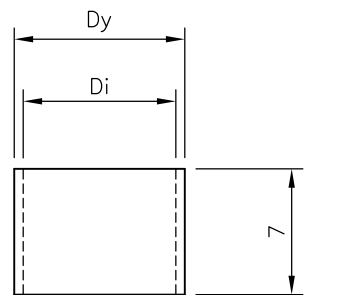

- 1 BULK PACKAGED CRIMP KIT ASSEMBLIES: EACH COMPONENT PACKAGED SEPARATELY IN BAGS, 100 COMPONENTS PER BAG. 1 BAG OF EACH COMPONENT IN 1 BOX WITH 1 LEAFLET PER BOX.
- 2. FOR APPLICATION DETAILS REFER TO LEAFLET 1478531-1.
- 3 INDIVIDUALLY PACKAGED CRIMP KIT ASSEMBLIES. EACH BAG CONTAINS ENOUGH COMPONENTS FOR 1 ASSEMBLY. INCLUDES 1 LEAFLET PER BOX OF 100 BAGS.

1478764-4	8	9	10	11	9.5mm DIA
1478764-3	7	8	9	10	8.5mm DIA
1478764-2, 5-1478764-2	6	7	8	9	7.5mm DIA
1478764-1, 5-1478764-1	4	5	6	7	6.0mm DIA
PART NUMBER	di	dy	Di	Dy	CABLE MAX DIA

1	CRIMP KIT 7.5mm CABLE	5-1478764-2	△
1	CRIMP KIT 6mm CABLE	5-1478764-1	△
100	CRIMP KIT 9.5mm CABLE	1478764-4	△
100	CRIMP KIT 8.5mm CABLE	1478764-3	△
100	CRIMP KIT 7.5mm CABLE	1478764-2	△
100	CRIMP KIT 6mm CABLE	1478764-1	△
COMPONENTS/ BAG	DESCRIPTION	PART NUMBER	