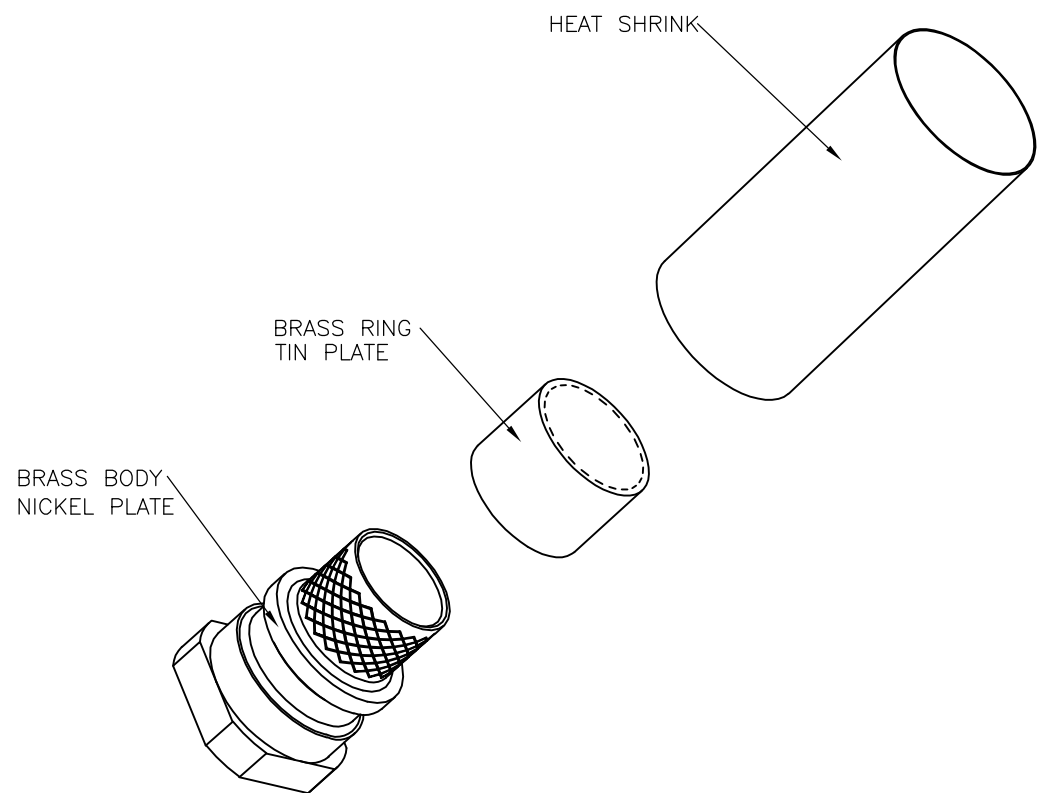

- 1 BULK PACKAGED CRIMP KIT ASSEMBLIES: EACH COMPONENT PACKAGED SEPARATELY IN BAGS, 100 COMPONENTS PER BAG. 1 BAG OF EACH COMPONENT IN 1 BOX WITH 1 LEAFLET PER BOX.
- 2. FOR APPLICATION DETAILS REFER TO LEAFLET 1478531-1.
- 3 INDIVIDUALLY PACKAGED CRIMP KIT ASSEMBLIES. EACH BAG CONTAINS ENOUGH COMPONENTS FOR 1 ASSEMBLY. INCLUDES 1 LEAFLET PER BOX OF 100 BAGS.

1478764-4	8	9	10	11	9.5mm DIA
1478764-3	7	8	9	10	8.5mm DIA
1478764-2, 5-1478764-2	6	7	8	9	7.5mm DIA
1478764-1, 5-1478764-1	4	5	6	7	6.0mm DIA
PART NUMBER	di	dy	Di	Dy	CABLE MAX DIA

1	CRIMP KIT 7.5mm CABLE	5-1478764-2	△
1	CRIMP KIT 6mm CABLE	5-1478764-1	△
100	CRIMP KIT 9.5mm CABLE	1478764-4	△
100	CRIMP KIT 8.5mm CABLE	1478764-3	△
100	CRIMP KIT 7.5mm CABLE	1478764-2	△
100	CRIMP KIT 6mm CABLE	1478764-1	△
COMPONENTS/ BAG	DESCRIPTION	PART NUMBER	