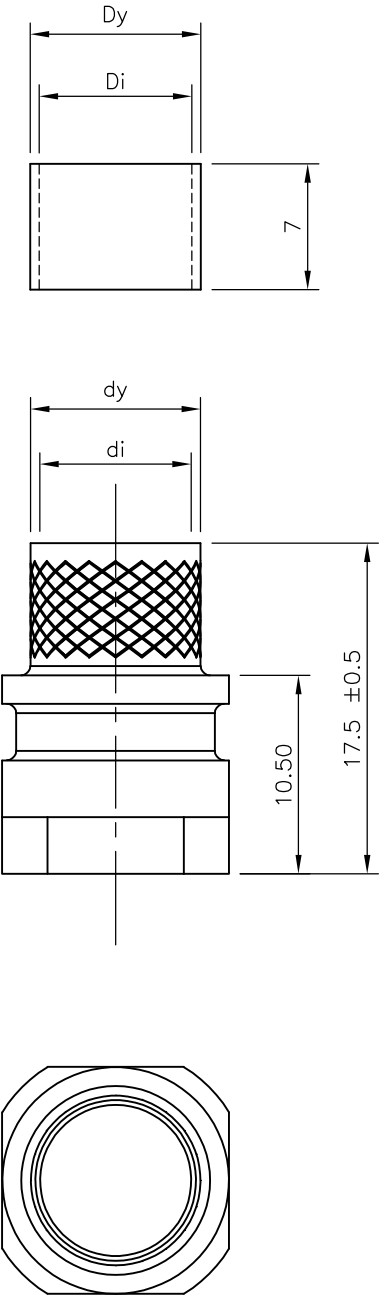

- 1 BULK PACKAGED CRIMP KIT ASSEMBLIES: EACH COMPONENT PACKAGED SEPARATELY IN BAGS, 100 COMPONENTS PER BAG. 1 BAG OF EACH COMPONENT IN 1 BOX WITH 1 LEAFLET PER BOX.
- 2. FOR APPLICATION DETAILS REFER TO LEAFLET 1478531-1.
- 3 INDIVIDUALLY PACKAGED CRIMP KIT ASSEMBLIES. EACH BAG CONTAINS ENOUGH COMPONENTS FOR 1 ASSEMBLY. INCLUDES 1 LEAFLET PER BOX OF 100 BAGS.

1478764-4	8	9	10	11	9.5mm DIA
1478764-3	7	8	9	10	8.5mm DIA
1478764-2, 5-1478764-2	6	7	8	9	7.5mm DIA
1478764-1, 5-1478764-1	4	5	6	7	6.0mm DIA
PART NUMBER	di	dy	Di	Dy	CABLE MAX DIA

1	CRIMP KIT 7.5mm CABLE	5-1478764-2	△
1	CRIMP KIT 6mm CABLE	5-1478764-1	△
100	CRIMP KIT 9.5mm CABLE	1478764-4	△
100	CRIMP KIT 8.5mm CABLE	1478764-3	△
100	CRIMP KIT 7.5mm CABLE	1478764-2	△
100	CRIMP KIT 6mm CABLE	1478764-1	△
COMPONENTS/ BAG	DESCRIPTION	PART NUMBER	

PRODUCT SPEC: -
 APPLICATION SPEC: -
 WEIGHT: -

SIZE: A3 CAGE CODE: 00779 DRAWING NO: C-1478764 RESTRICTED TO: -

MATERIAL: - FINISH: -

CUSTOMER DRAWING SCALE: NTS SHEET: 1 OF 1 REV: G

X-ON Electronics

Largest Supplier of Electrical and Electronic Components