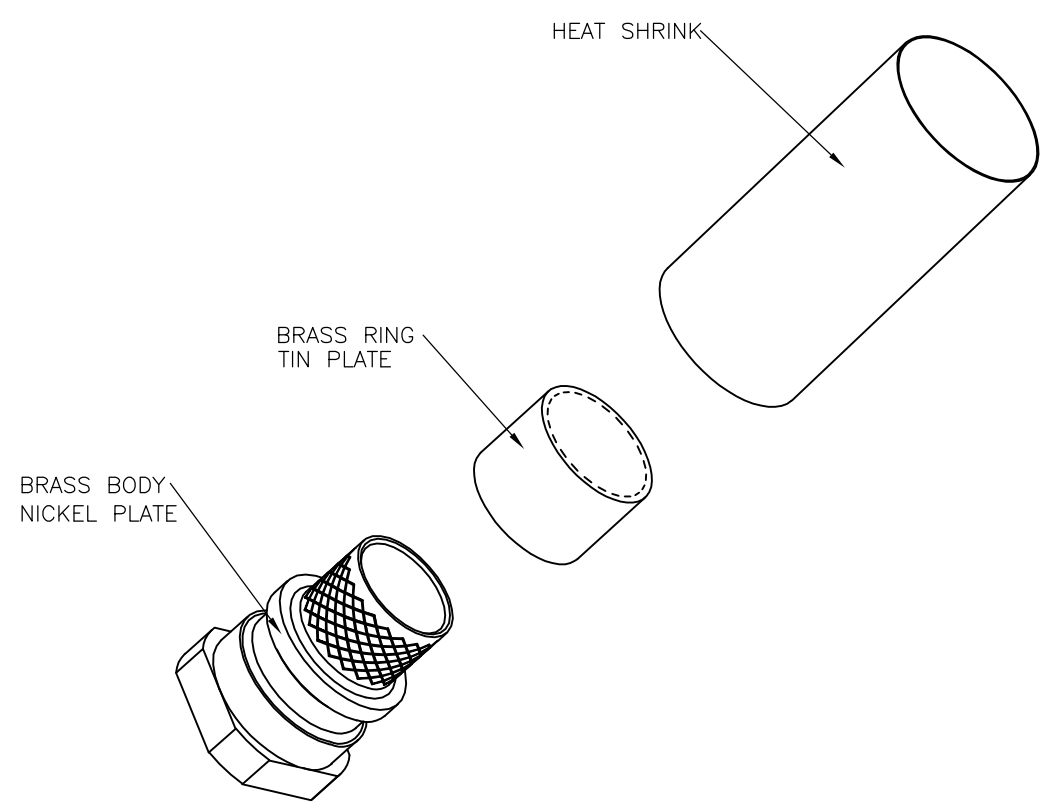

- 1 BULK PACKAGED CRIMP KIT ASSEMBLIES: EACH COMPONENT PACKAGED SEPARATELY IN BAGS, 100 COMPONENTS PER BAG. 1 BAG OF EACH COMPONENT IN 1 BOX WITH 1 LEAFLET PER BOX.
- 2. FOR APPLICATION DETAILS REFER TO LEAFLET 1478531-1.
- 3 INDIVIDUALLY PACKAGED CRIMP KIT ASSEMBLIES. EACH BAG CONTAINS ENOUGH COMPONENTS FOR 1 ASSEMBLY. INCLUDES 1 LEAFLET PER BOX OF 100 BAGS.

1478764-4	8	9	10	11	9.5mm DIA
1478764-3	7	8	9	10	8.5mm DIA
1478764-2, 5-1478764-2	6	7	8	9	7.5mm DIA
1478764-1, 5-1478764-1	4	5	6	7	6.0mm DIA
PART NUMBER	di	dy	Di	Dy	CABLE MAX DIA

1	CRIMP KIT 7.5mm CABLE	5-1478764-2	△
1	CRIMP KIT 6mm CABLE	5-1478764-1	△
100	CRIMP KIT 9.5mm CABLE	1478764-4	△
100	CRIMP KIT 8.5mm CABLE	1478764-3	△
100	CRIMP KIT 7.5mm CABLE	1478764-2	△
100	CRIMP KIT 6mm CABLE	1478764-1	△
COMPONENTS/ BAG	DESCRIPTION	PART NUMBER	