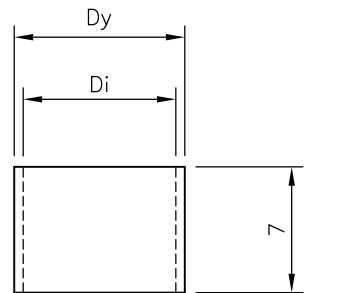

- 1 BULK PACKAGED CRIMP KIT ASSEMBLIES: EACH COMPONENT PACKAGED SEPARATELY IN BAGS, 100 COMPONENTS PER BAG. 1 BAG OF EACH COMPONENT IN 1 BOX WITH 1 LEAFLET PER BOX.
- 2. FOR APPLICATION DETAILS REFER TO LEAFLET 1478531-1.
- 3 INDIVIDUALLY PACKAGED CRIMP KIT ASSEMBLIES. EACH BAG CONTAINS ENOUGH COMPONENTS FOR 1 ASSEMBLY. INCLUDES 1 LEAFLET PER BOX OF 100 BAGS.

1478764-4	8	9	10	11	9.5mm DIA
1478764-3	7	8	9	10	8.5mm DIA
1478764-2, 5-1478764-2	6	7	8	9	7.5mm DIA
1478764-1, 5-1478764-1	4	5	6	7	6.0mm DIA
PART NUMBER	di	dy	Di	Dy	CABLE MAX DIA

1	CRIMP KIT 7.5mm CABLE	5-1478764-2	△
1	CRIMP KIT 6mm CABLE	5-1478764-1	△
100	CRIMP KIT 9.5mm CABLE	1478764-4	△
100	CRIMP KIT 8.5mm CABLE	1478764-3	△
100	CRIMP KIT 7.5mm CABLE	1478764-2	△
100	CRIMP KIT 6mm CABLE	1478764-1	△
COMPONENTS/ BAG	DESCRIPTION	PART NUMBER	