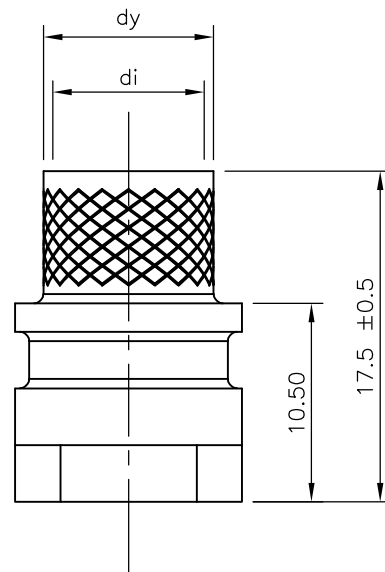

- 1 BULK PACKAGED CRIMP KIT ASSEMBLIES: EACH COMPONENT PACKAGED SEPARATELY IN BAGS, 100 COMPONENTS PER BAG. 1 BAG OF EACH COMPONENT IN 1 BOX WITH 1 LEAFLET PER BOX.
- 2. FOR APPLICATION DETAILS REFER TO LEAFLET 1478531-1.
- 3 INDIVIDUALLY PACKAGED CRIMP KIT ASSEMBLIES. EACH BAG CONTAINS ENOUGH COMPONENTS FOR 1 ASSEMBLY. INCLUDES 1 LEAFLET PER BOX OF 100 BAGS.

1478764-4	8	9	10	11	9.5mm DIA
1478764-3	7	8	9	10	8.5mm DIA
1478764-2, 5-1478764-2	6	7	8	9	7.5mm DIA
1478764-1, 5-1478764-1	4	5	6	7	6.0mm DIA
PART NUMBER	di	dy	Di	Dy	CABLE MAX DIA

1	CRIMP KIT 7.5mm CABLE	5-1478764-2	△
1	CRIMP KIT 6mm CABLE	5-1478764-1	△
100	CRIMP KIT 9.5mm CABLE	1478764-4	△
100	CRIMP KIT 8.5mm CABLE	1478764-3	△
100	CRIMP KIT 7.5mm CABLE	1478764-2	△
100	CRIMP KIT 6mm CABLE	1478764-1	△
COMPONENTS/ BAG	DESCRIPTION	PART NUMBER	

THIS DRAWING IS A CONTROLLED DOCUMENT. DIMENSIONING AND TOLERANCING PER ASME Y14.5M (ISO STANDARDS)

DIMENSIONS: mm	TOLERANCES UNLESS OTHERWISE SPECIFIED:
	0 PLC ± -
	1 PLC ± -
	2 PLC ± -
	3 PLC ± -
	4 PLC ± -
	ANGLES ± -
MATERIAL	FINISH
-	-