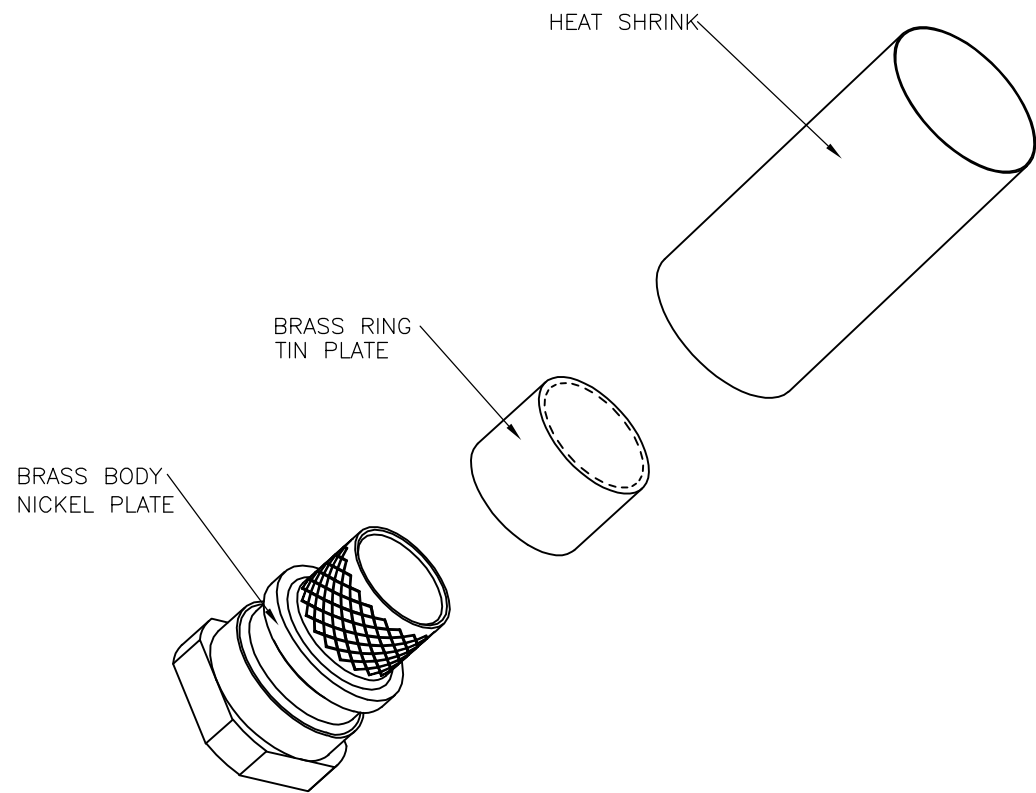

- 1 BULK PACKAGED CRIMP KIT ASSEMBLIES: EACH COMPONENT PACKAGED SEPARATELY IN BAGS, 100 COMPONENTS PER BAG. 1 BAG OF EACH COMPONENT IN 1 BOX WITH 1 LEAFLET PER BOX.
- 2. FOR APPLICATION DETAILS REFER TO LEAFLET 1478531-1.
- 3 INDIVIDUALLY PACKAGED CRIMP KIT ASSEMBLIES. EACH BAG CONTAINS ENOUGH COMPONENTS FOR 1 ASSEMBLY. INCLUDES 1 LEAFLET PER BOX OF 100 BAGS.

1478764-4	8	9	10	11	9.5mm DIA
1478764-3	7	8	9	10	8.5mm DIA
1478764-2, 5-1478764-2	6	7	8	9	7.5mm DIA
1478764-1, 5-1478764-1	4	5	6	7	6.0mm DIA
PART NUMBER	di	dy	Di	Dy	CABLE MAX DIA

1	CRIMP KIT 7.5mm CABLE	5-1478764-2	△
1	CRIMP KIT 6mm CABLE	5-1478764-1	△
100	CRIMP KIT 9.5mm CABLE	1478764-4	△
100	CRIMP KIT 8.5mm CABLE	1478764-3	△
100	CRIMP KIT 7.5mm CABLE	1478764-2	△
100	CRIMP KIT 6mm CABLE	1478764-1	△
COMPONENTS/ BAG	DESCRIPTION	PART NUMBER	