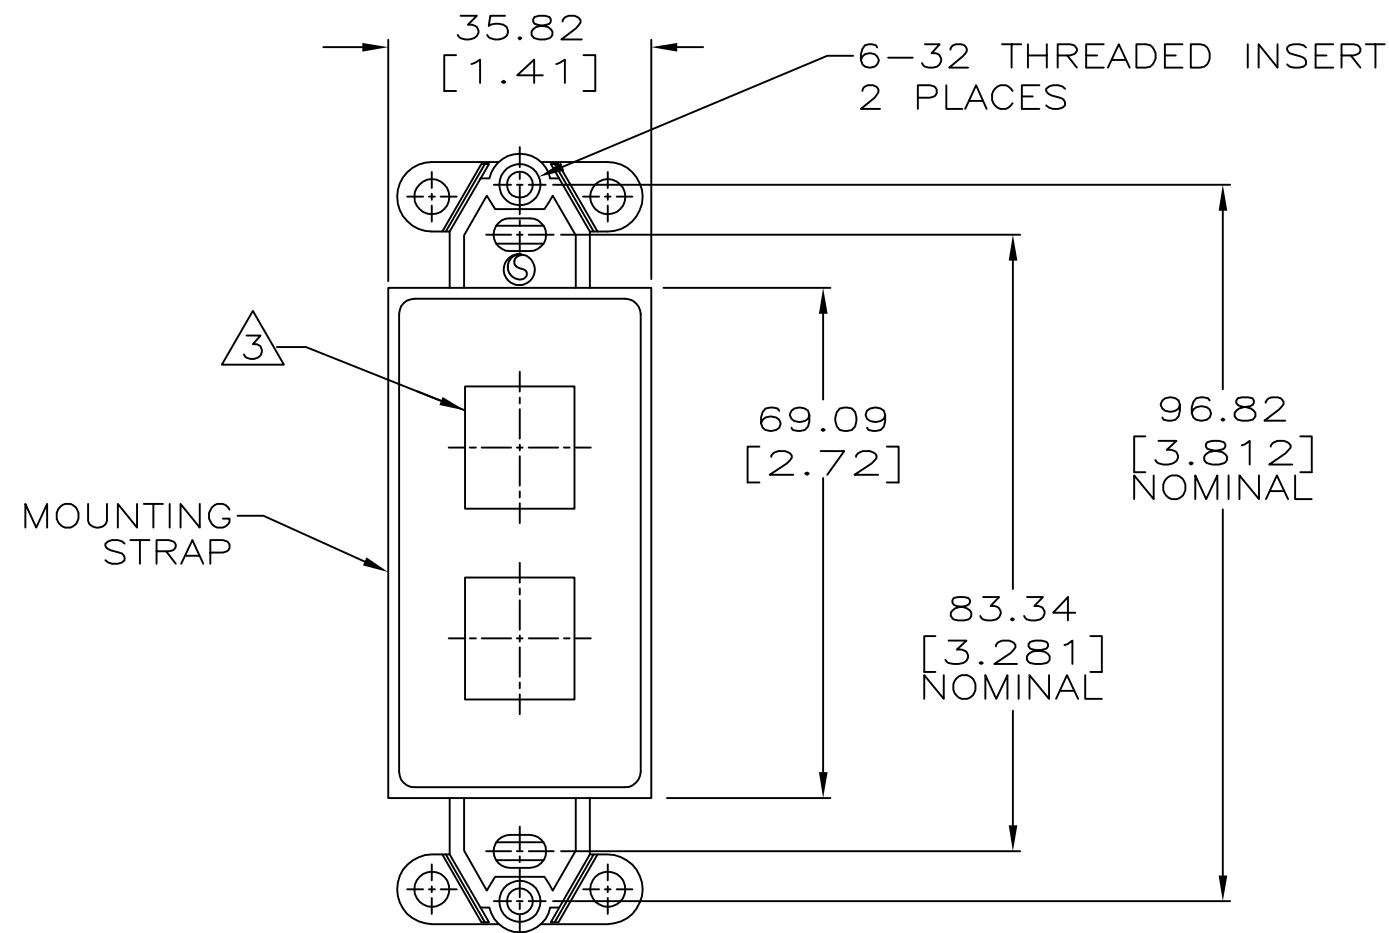

DIMENSIONS ARE MAXIMUM UNLESS OTHERWISE SPECIFIED.

MATERIAL: STRAP & ICON – ABS MOLDING COMPOUND, SEE TABLE FOR COLOR. THREADED INSERT – STAINLESS STEEL. SCREWS – ZINC PLATED CARBON STEEL.

OPENINGS WILL ACCEPT 110CONNECT, SL SERIES OR MT-RJ OUTLET JACKS OR CONNECTOR INSERTS.

4. KIT SHIPPED NOT ASSEMBLED.

ALPINE WHITE	1-1479784-3
ELEC. IVORY	1-1479784-1
GRAY	1479784-4
WHITE	1479784-3
BLACK	1479784-2
LIGHT ALMOND	1479784-1
COLOR	PART NO.

THIS DRAWING IS A CONTROLLED DOCUMENT.		DWN	L HALL	26MAY04	<b>COMMSCOPE, INC.</b>
		CHK	G BOWMAN	26MAY04	
		APVD	G BOWMAN	26MAY04	
		PRODUCT SPEC			
DIMENSIONS: MM [INCHES]		TOLERANCES UNLESS OTHERWISE SPECIFIED:		NAME	
		0 PLC	± -		KIT, STRAP, MOUNTING, 2 PORT, DECORATOR
		1 PLC	± -		
		2 PLC	± -		
		3 PLC	± -		
		4 PLC	± -		
		ANGLES	± -		
MATERIAL		FINISH		SIZE	
-		-		A3 00779 C=1479784	
				DRAWING NO	
				RESTRICTED TO	
				-	
				SCALE	
				1:1	
				SHEET	
				1 OF 1	
				REV	
				D	
				CUSTOMER DRAWING	