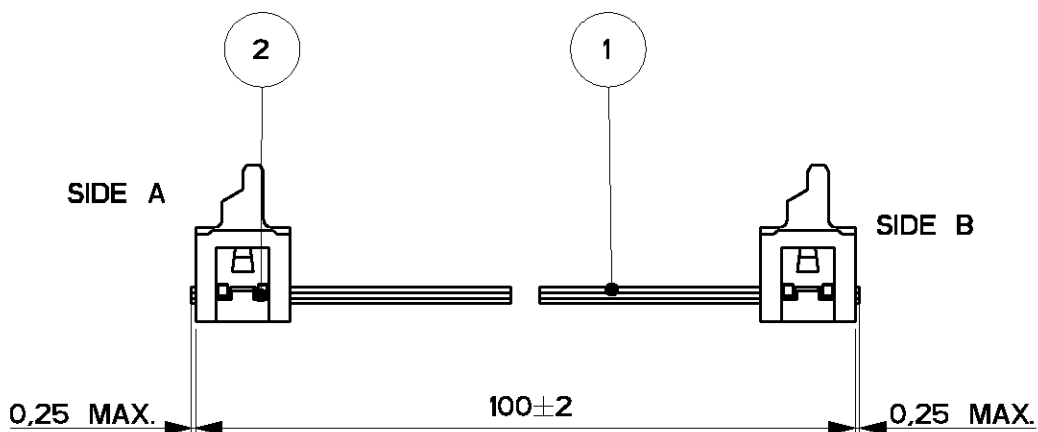

LOC	DIST	LTR	REVISION RECORD	DATE	APVD
H	-	A	EH00-1269-01	08/11/01	HS
-	-	-	-	-	-
-	-	-	-	-	-

1 WIRE RED MARKED

2 ASSEMBLIES ARE PACKAGED ACCORDING PACKAGING SPEC 107-19582

SIDE A

SIDE B

SIDE A

SIDE B

2	MALE ON WIRE CONNECTOR	2
1	BULK WIRE FLAT RIBBON CABLE	1
Item no.	Description	Q'TY

XXXXXXXXXXXX DATE: -
 ALL RIGHTS RESERVED.
 by Tyco Electronics Nederland B.V.
 THIS DRAWING IS UNPUBLISHED.
 COPYRIGHT -

DIMENSIONS: mm		DWN H.Spelde	MATERIAL		FINISH	
TOLERANCES UNLESS OTHERWISE SPECIFIED:		CHK H. Spelde	AMP Tyco Electronics Nederland B.V. 's-HERTOGENBOSCH, THE NETHERLANDS			
0 PLC ± -		APVD E. Leijtens				
1 PLC ± -		PRODUCT SPEC -	NAME Micro-MaTch Lead Ass'y			
2 PLC ± -		APPLICATION SPEC -	4 POSITIONS			
3 PLC ± -		WEIGHT -	SIZE A4	CAGE CODE 00779	DRAWING NO C-1483350-1	
4 PLC ± -		CUSTOMER DRAWING		SCALE 5:2	SHEET 1 OF 1	REV A
ANGLES ± -						