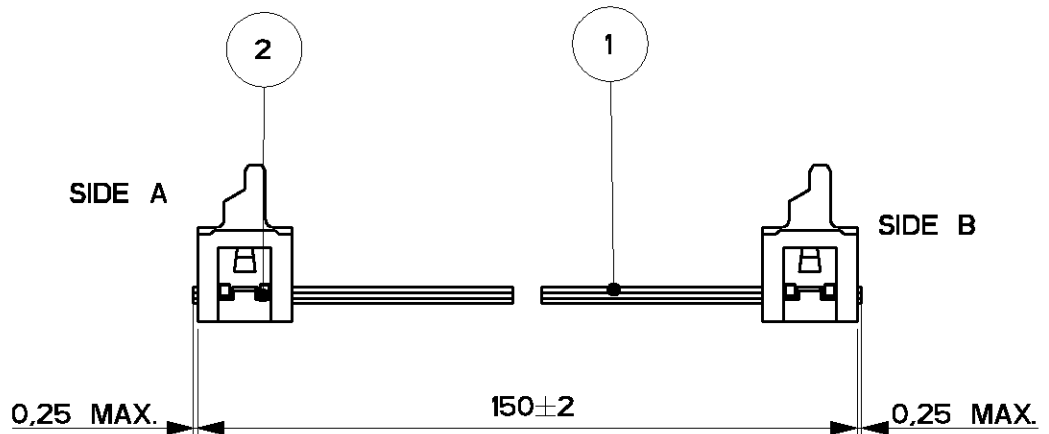

LOC	DIST	LTR	REVISION RECORD	DATE	APVD
H	-	A	EH00-1269-01	20/11/01	HS
-	-	-	-	-	-
-	-	-	-	-	-

1 WIRE RED MARKED

2 ASSEMBLIES ARE PACKAGED ACCORDING PACKAGING SPEC 107-19582

SIDE A

SIDE B

SIDE A

SIDE B

2	MALE ON WIRE CONNECTOR	2
1	BULK WIRE FLAT RIBBON CABLE	1
Item no.	Description	Q'TY

DIMENSIONS: mm	DWN	H.Spelde	MATERIAL	FINISH
	CHK	H. Spelde	AMP Tyco Electronics Nederland B.V. 's-HERTOGENBOSCH, THE NETHERLANDS	
TOLERANCES UNLESS OTHERWISE SPECIFIED:	APVD	E. Leijtens		
	PRODUCT SPEC	-	SIZE	CAGE CODE
0 PLC ± -	APPLICATION SPEC	-	A4	00779
1 PLC ± -	WEIGHT	-	DRAWING NO	
2 PLC ± -			C-1483350-2	
3 PLC ± -			SCALE	5:2
4 PLC ± -			SHEET	1 OF 1
ANGLES ± -			REV	A
	CUSTOMER DRAWING			