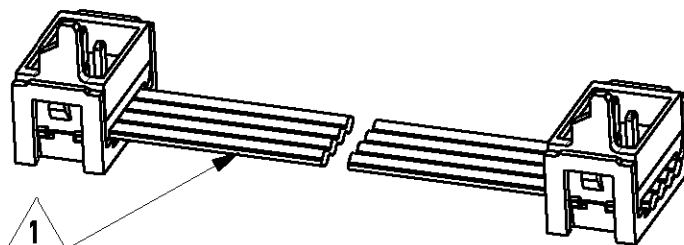

LOC	DIST	LTR	REVISION RECORD	DATE	APVD
H	-	A	EH00-1269-01	20/11/01	HS
-	-	-	-	-	-
-	-	-	-	-	-

1 WIRE RED MARKED

2 ASSEMBLIES ARE PACKAGED ACCORDING PACKAGING SPEC 107-19582

SIDE A

SIDE B

SIDE A

SIDE B

2	MALE ON WIRE CONNECTOR	2
1	BULK WIRE FLAT RIBBON CABLE	1
Item no.	Description	Q'TY

DIMENSIONS: mm	DWN	H.Spelde	MATERIAL	FINISH				
	CHK	H. Spelde	<b>AMP</b> Tyco Electronics Nederland B.V. 's-HERTOGENBOSCH, THE NETHERLANDS					
TOLERANCES UNLESS OTHERWISE SPECIFIED:	APVD	E. Leijtens			NAME	Micro-MaTch Lead Ass'y 4 POSITIONS		
	0 PLC ± -	PRODUCT SPEC	-	SIZE	CAGE CODE	DRAWING NO		
1 PLC ± -	APPLICATION SPEC	-	A4	00779	C-1483350-3			
2 PLC ± -	WEIGHT	-	CUSTOMER DRAWING					
3 PLC ± -			SCALE	5:2	SHEET	1 OF 1	REV	A
4 PLC ± -								
ANGLES ± -								