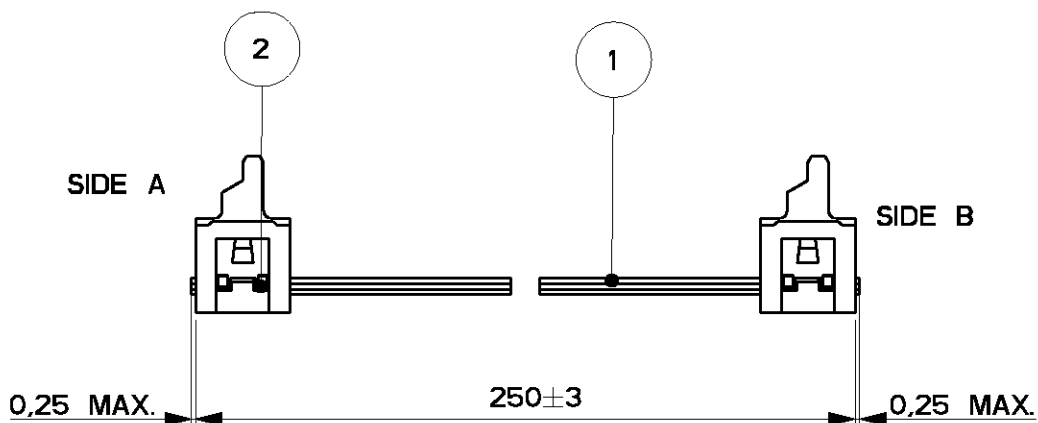

LOC	DIST	LTR	REVISION RECORD	DATE	APVD
H	-	A	EH00-1269-01	20/11/01	HS
-	-	-	-	-	-
-	-	-	-	-	-

1 WIRE RED MARKED

2 ASSEMBLIES ARE PACKAGED ACCORDING PACKAGING SPEC 107-19582

SIDE A

SIDE B

SIDE A

SIDE B

2	MALE ON WIRE CONNECTOR	2
1	BULK WIRE FLAT RIBBON CABLE	1
Item no.	Description	Q'TY

DIMENSIONS: mm	DWN	H.Spelde	MATERIAL	FINISH				
	CHK	H. Spelde	<b>AMP</b> Tyco Electronics Nederland B.V. 's-HERTOGENBOSCH, THE NETHERLANDS					
TOLERANCES UNLESS OTHERWISE SPECIFIED:	APVD	E. Leijtens			NAME	Micro-MaTch Lead Ass'y 4 POSITIONS		
	0 PLC ± -	PRODUCT SPEC	-	SIZE	CAGE CODE	DRAWING NO		
1 PLC ± -	APPLICATION SPEC	-	A4	00779	C-1483350-3			
2 PLC ± -	WEIGHT	-	CUSTOMER DRAWING					
3 PLC ± -			SCALE	5:2	SHEET	1 OF 1	REV	A
4 PLC ± -								
ANGLES ± -								