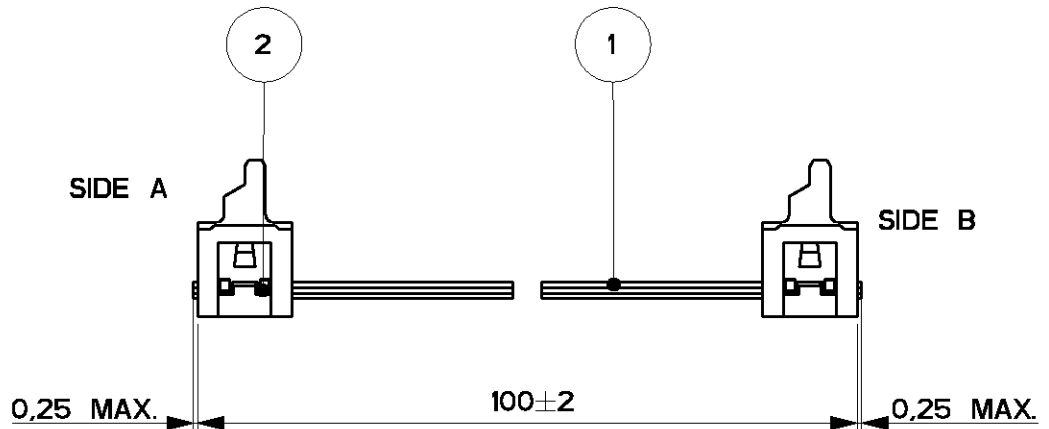

LOC	DIST	LTR	REVISION RECORD	DATE	APVD
H	-	A	EH00-1269-01	08/11/01	HS
-	-	-	-	-	-
-	-	-	-	-	-

1 WIRE RED MARKED

2 ASSEMBLIES ARE PACKAGED ACCORDING PACKAGING SPEC 107-19582

SIDE A

SIDE B

2	MALE ON WIRE CONNECTOR	2
1	BULK WIRE FLAT RIBBON CABLE	1
Item no.	Description	Q'TY

DIMENSIONS: mm	DWN	H.Spelde	MATERIAL	FINISH				
	CHK	H. Spelde	AMP Tyco Electronics Nederland B.V. 's-HERTOGENBOSCH, THE NETHERLANDS					
TOLERANCES UNLESS OTHERWISE SPECIFIED:	APVD	E. Leijtens			NAME	Micro-MaTch Lead Ass'y 6 POSITIONS		
	0 PLC ± -	PRODUCT SPEC	-	SIZE	CAGE CODE	DRAWING NO		
1 PLC ± -	APPLICATION SPEC	-	A4	00779	C-1483351-1			
2 PLC ± -	WEIGHT	-	CUSTOMER DRAWING					
3 PLC ± -			SCALE	5:2	SHEET	1 OF 1	REV	A
4 PLC ± -								
ANGLES ± -								