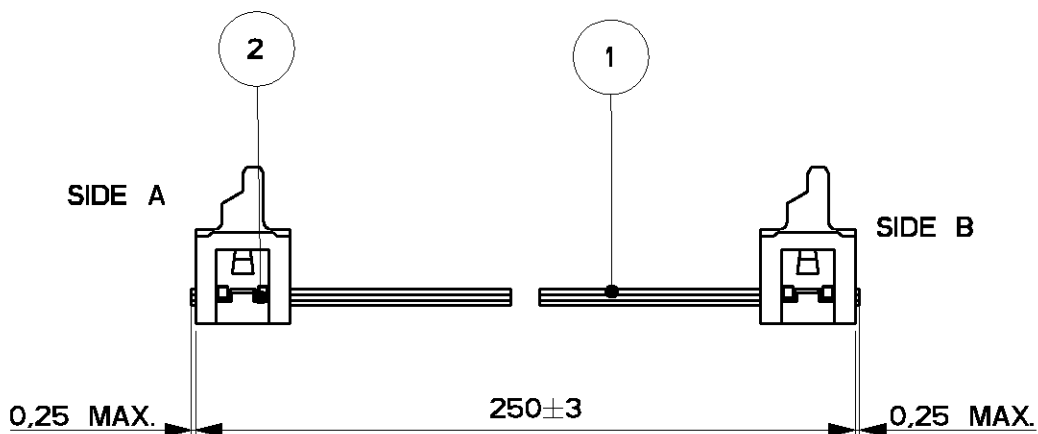

LOC	DIST	LTR	REVISION RECORD	DATE	APVD
H	-	A	EH00-1269-01	15/11/01	HS
-	-	-	-	-	-
-	-	-	-	-	-

1 WIRE RED MARKED

2 ASSEMBLIES ARE PACKAGED ACCORDING PACKAGING SPEC 107-19582

SIDE A

SIDE B

SIDE A

SIDE B

2	MALE ON WIRE CONNECTOR	2
1	BULK WIRE FLAT RIBBON CABLE	1
Item no.	Description	Q'TY

XXXXXXXXXXXX DATE: -  
 ALL RIGHTS RESERVED.  
 By Tyco Electronics Nederland B.V.  
 THIS DRAWING IS UNPUBLISHED.  
 COPYRIGHT -

DIMENSIONS: mm	DWN	H.Spelde	MATERIAL	FINISH
	CHK	H. Spelde	<b>AMP</b> Tyco Electronics Nederland B.V. 's-HERTOGENBOSCH, THE NETHERLANDS	
TOLERANCES UNLESS OTHERWISE SPECIFIED:	APVD	E. Leijtens		
	PRODUCT SPEC	-	SIZE	CAGE CODE
0 PLC ± -	APPLICATION SPEC	-	A4	00779
1 PLC ± -	WEIGHT	-	DRAWING NO	
2 PLC ± -			C-1483351-3	
3 PLC ± -			CUSTOMER DRAWING	
4 PLC ± -			SCALE	5:2
ANGLES ± -			SHEET	1 OF 1
			REV	A