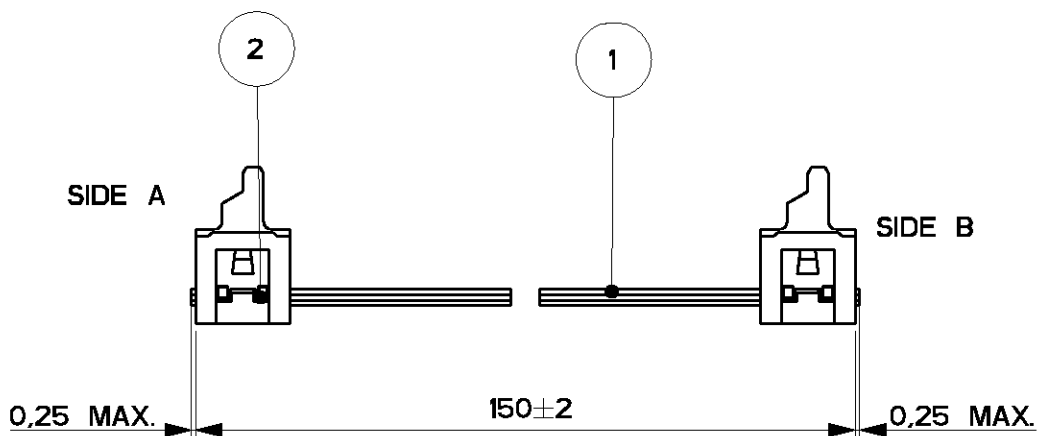

LOC	DIST	LTR	REVISION RECORD	DATE	APVD
H	-	A	EH00-1269-01	16/11/01	HS
-	-	-	-	-	-
-	-	-	-	-	-

1 WIRE RED MARKED

2 ASSEMBLIES ARE PACKAGED ACCORDING PACKAGING SPEC 107-19582

SIDE A

SIDE B

2	MALE ON WIRE CONNECTOR	2
1	BULK WIRE FLAT RIBBON CABLE	1
Item no.	Description	Q'TY

DIMENSIONS: mm	DWN	H.Spelde	MATERIAL	FINISH
	CHK	H. Spelde	<b>AMP</b> Tyco Electronics Nederland B.V. 's-HERTOGENBOSCH, THE NETHERLANDS	
TOLERANCES UNLESS OTHERWISE SPECIFIED:	APVD	E. Leijtens		
	PRODUCT SPEC	-	SIZE	CAGE CODE
0 PLC ± -	APPLICATION SPEC	-	A4	00779
1 PLC ± -	WEIGHT	-	DRAWING NO	
2 PLC ± -			C-1483352-2	
3 PLC ± -			SCALE 5:2 SHEET 1 OF 1 REV A	
4 PLC ± -			CUSTOMER DRAWING	
ANGLES ± -				