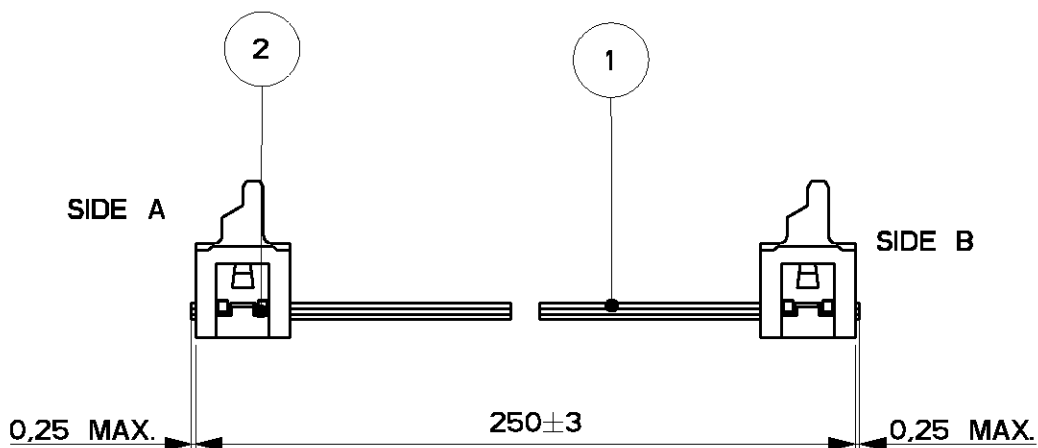

LOC	DIST	LTR	REVISION RECORD	DATE	APVD
H	-	A	EH00-1269-01	16/11/01	HS
-	-	-	-	-	-
-	-	-	-	-	-

1 WIRE RED MARKED

2 ASSEMBLIES ARE PACKAGED ACCORDING PACKAGING SPEC 107-19582

SIDE A

SIDE B

SIDE A

SIDE B

2	MALE ON WIRE CONNECTOR	2
1	BULK WIRE FLAT RIBBON CABLE	1
Item no.	Description	Q'TY

DIMENSIONS: mm	DWN	H.Spelde	MATERIAL	FINISH	
	CHK	H. Spelde	AMP Tyco Electronics Nederland B.V. 's-HERTOGENBOSCH, THE NETHERLANDS NAME Micro-MaTch Lead Ass'y 8 POSITIONS		
TOLERANCES UNLESS OTHERWISE SPECIFIED:	APVD	E. Leijtens			
0 PLC ± -	PRODUCT SPEC	-			
1 PLC ± -	APPLICATION SPEC	-			
2 PLC ± -	WEIGHT	-	SIZE	CAGE CODE	DRAWING NO
3 PLC ± -			A4	00779	C-1483352-3
4 PLC ± -			CUSTOMER DRAWING		
ANGLES ± -			SCALE	SHEET	REV
			5:2	1 OF 1	A