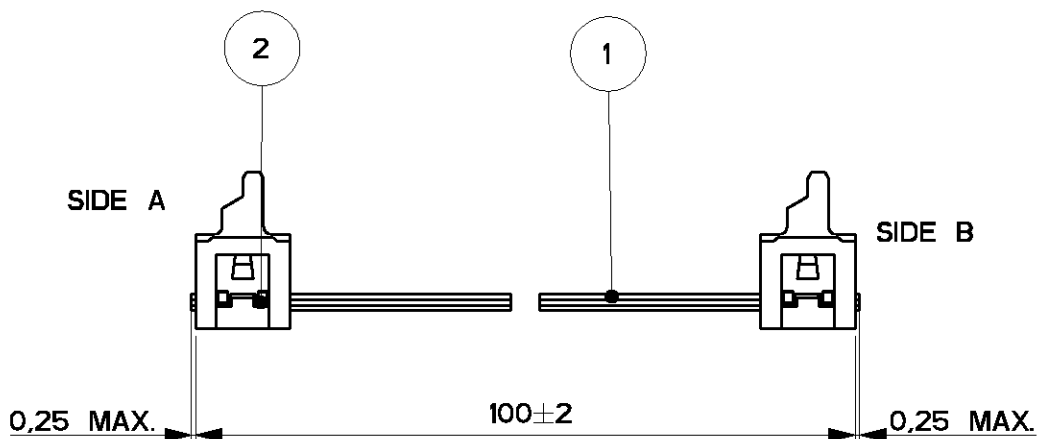

LOC	DIST	LTR	REVISION RECORD	DATE	APVD
H	-	A	EH00-1269-01	16/11/01	HS
-	-	-	-	-	-
-	-	-	-	-	-

1 WIRE RED MARKED

2 ASSEMBLIES ARE PACKAGED ACCORDING PACKAGING SPEC 107-19582

SIDE A

SIDE B

SIDE A

SIDE B

2	MALE ON WIRE CONNECTOR	2
1	BULK WIRE FLAT RIBBON CABLE	1
Item no.	Description	Q'TY

DIMENSIONS: mm	DWN	H.Spelde	MATERIAL	FINISH
	CHK	H. Spelde	AMP Tyco Electronics Nederland B.V. 's-HERTOGENBOSCH, THE NETHERLANDS	
TOLERANCES UNLESS OTHERWISE SPECIFIED:	APVD	E. Leijtens		
	PRODUCT SPEC	-	10 POSITIONS	
0 PLC ± -	APPLICATION SPEC	-	SIZE	CAGE CODE
1 PLC ± -	WEIGHT	-	A4	00779
2 PLC ± -		-	DRAWING NO	
3 PLC ± -		-	C-1483353-1	
4 PLC ± -		-	CUSTOMER DRAWING	
ANGLES ± -		-	SCALE	5:2
			SHEET	1 OF 1
			REV	A