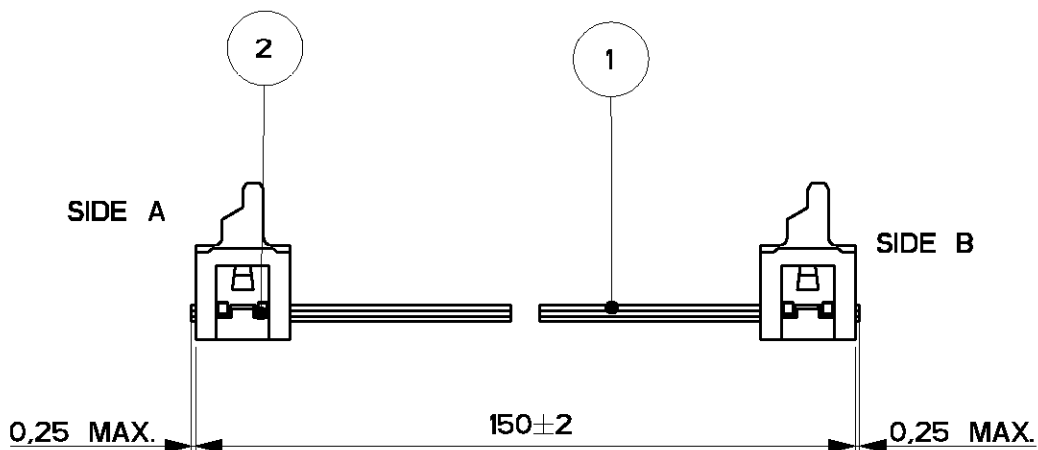

LOC	DIST	LTR	REVISION RECORD	DATE	APVD
H	-	A	EH00-1269-01	16/11/01	HS
-	-	-	-	-	-
-	-	-	-	-	-

1 WIRE RED MARKED

2 ASSEMBLIES ARE PACKAGED ACCORDING PACKAGING SPEC 107-19582

SIDE A

SIDE B

SIDE A

SIDE B

2	MALE ON WIRE CONNECTOR	2
1	BULK WIRE FLAT RIBBON CABLE	1
Item no.	Description	Q'TY

DIMENSIONS: mm	DWN	H.Spelde	MATERIAL	FINISH	
	CHK	H. Spelde	<b>AMP</b> Tyco Electronics Nederland B.V. 's-HERTOGENBOSCH, THE NETHERLANDS NAME Micro-MaTch Lead Ass'y 10 POSITIONS		
TOLERANCES UNLESS OTHERWISE SPECIFIED:	APVD	E. Leijtens			
0 PLC ± -	PRODUCT SPEC	-			
1 PLC ± -	APPLICATION SPEC	-			
2 PLC ± -	WEIGHT	-	SIZE	CAGE CODE	DRAWING NO
3 PLC ± -			A4	00779	C-1483353-2
4 PLC ± -					
ANGLES ± -					
			CUSTOMER DRAWING		
			SCALE	SHEET	REV
			5:2	1 OF 1	A