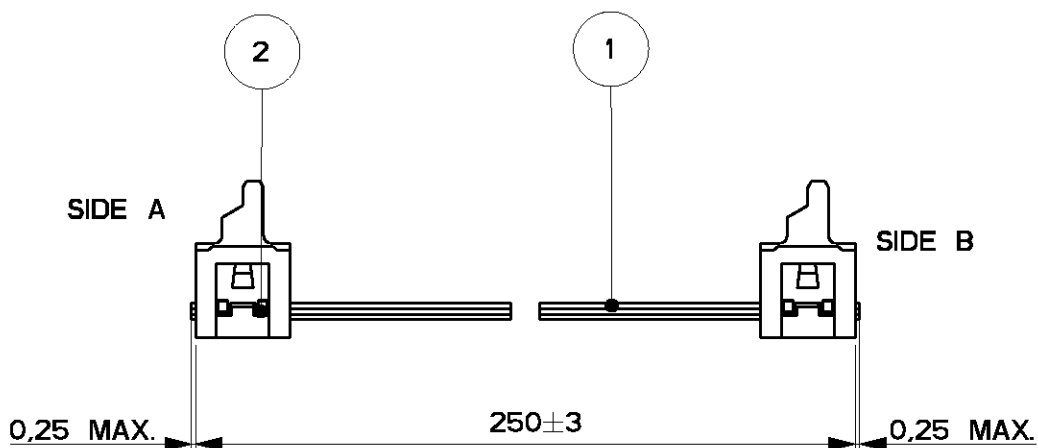

LOC	DIST	LTR	REVISION RECORD	DATE	APVD
H	-	A	EH00-1269-01	19/11/01	HS
-	-	-	-	-	-
-	-	-	-	-	-

1 WIRE RED MARKED

2 ASSEMBLIES ARE PACKAGED ACCORDING PACKAGING SPEC 107-19582

SIDE A

SIDE B

SIDE A

SIDE B

2	MALE ON WIRE CONNECTOR	2
1	BULK WIRE FLAT RIBBON CABLE	1
Item no.	Description	Q'TY

DIMENSIONS: mm	DWN	H.Spelde	MATERIAL	FINISH
	CHK	H. Spelde	AMP Tyco Electronics Nederland B.V. 's-HERTOGENBOSCH, THE NETHERLANDS	
TOLERANCES UNLESS OTHERWISE SPECIFIED:	APVD	E. Leijtens		
	PRODUCT SPEC	-	10 POSITIONS	
0 PLC ± -	APPLICATION SPEC	-	SIZE	CAGE CODE
1 PLC ± -	WEIGHT	-	A4	00779
2 PLC ± -		-	DRAWING NO	
3 PLC ± -		-	C-1483353-3	
4 PLC ± -		-	CUSTOMER DRAWING	
ANGLES ± -		-	SCALE	5:2
			SHEET	1 OF 1
			REV	A