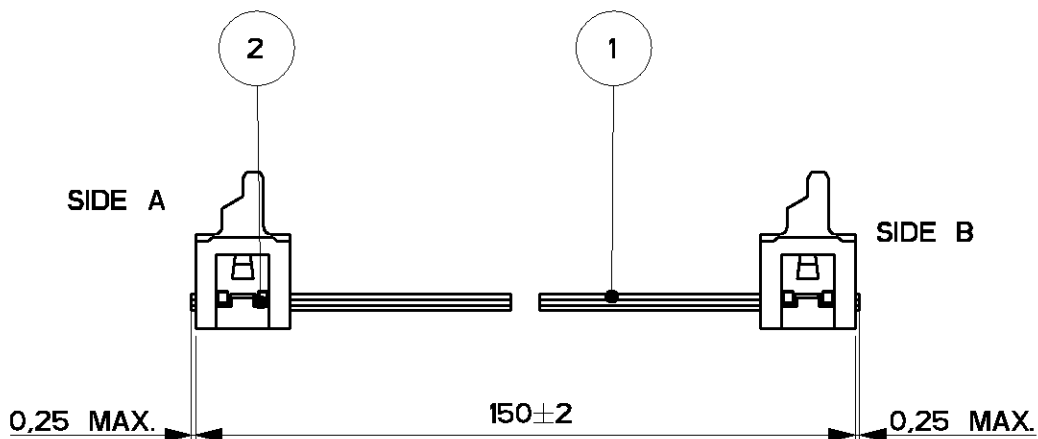

LOC	DIST	LTR	REVISION RECORD	DATE	APVD
H	-	A	EH00-1269-01	19/11/01	HS
-	-	-	-	-	-
-	-	-	-	-	-

1 WIRE RED MARKED

2 ASSEMBLIES ARE PACKAGED ACCORDING PACKAGING SPEC 107-19582

SIDE A

SIDE B

SIDE A

SIDE B

2	MALE ON WIRE CONNECTOR	2
1	BULK WIRE FLAT RIBBON CABLE	1
Item no.	Description	Q'TY

DIMENSIONS: mm	DWN	H.Spelde	MATERIAL	FINISH	
	CHK	H. Spelde	AMP Tyco Electronics Nederland B.V. 's-HERTOGENBOSCH, THE NETHERLANDS NAME Micro-MaTch Lead Ass'y 12 POSITIONS		
TOLERANCES UNLESS OTHERWISE SPECIFIED:	APVD	E. Leijtens			
0 PLC ± -	PRODUCT SPEC	-			
1 PLC ± -	APPLICATION SPEC	-			
2 PLC ± -	WEIGHT	-	SIZE	CAGE CODE	DRAWING NO
3 PLC ± -			A4	00779	C-1483354-2
4 PLC ± -			CUSTOMER DRAWING		
ANGLES ± -			SCALE	SHEET	REV
			5:2	1 OF 1	A