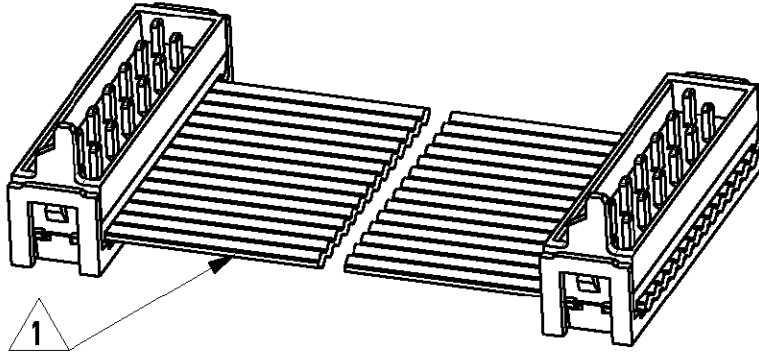

LOC	DIST	LTR	REVISION RECORD	DATE	APVD
H	-	A	EH00-1269-01	08/11/01	HS
-	-	-	-	-	-
-	-	-	-	-	-

1 WIRE RED MARKED

2 ASSEMBLIES ARE PACKAGED ACCORDING PACKAGING SPEC 107-19582

SIDE A

SIDE B

SIDE A

SIDE B

2	MALE ON WIRE CONNECTOR	2
1	BULK WIRE FLAT RIBBON CABLE	1
Item no.	Description	Q'TY

DIMENSIONS: mm	DWN	H.Spelde	MATERIAL	FINISH	
	CHK	H. Spelde	<b>AMP</b> Tyco Electronics Nederland B.V. 's-HERTOGENBOSCH, THE NETHERLANDS NAME Micro-MaTch Lead Ass'y 14 POSITIONS		
TOLERANCES UNLESS OTHERWISE SPECIFIED:	APVD	E. Leijtens			
0 PLC ± -	PRODUCT SPEC	-			
1 PLC ± -	APPLICATION SPEC	-			
2 PLC ± -	WEIGHT	-	SIZE	CAGE CODE	DRAWING NO
3 PLC ± -			A4	00779	C-1483355-1
4 PLC ± -			CUSTOMER DRAWING		
ANGLES ± -			SCALE	SHEET	REV
			5:2	1 OF 1	A