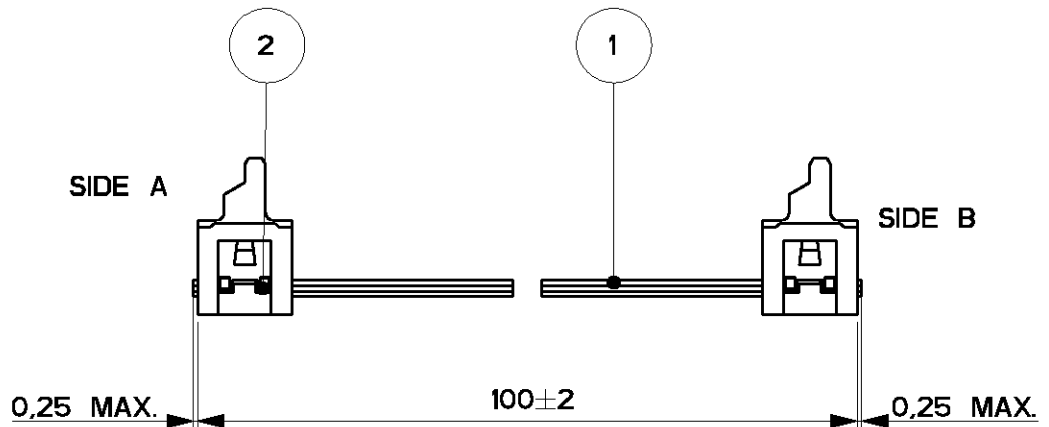

LOC	DIST	LTR	REVISION RECORD	DATE	APVD
H	-	A	EH00-1269-01	08/11/01	HS
-	-	-	-	-	-
-	-	-	-	-	-

1 WIRE RED MARKED

2 ASSEMBLIES ARE PACKAGED ACCORDING PACKAGING SPEC 107-19582

SIDE A

SIDE B

SIDE A

SIDE B

2	MALE ON WIRE CONNECTOR	2
1	BULK WIRE FLAT RIBBON CABLE	1
Item no.	Description	Q'TY

DIMENSIONS: mm	DWN	H.Spelde	MATERIAL	FINISH	
	CHK	H. Spelde	<b>AMP</b> Tyco Electronics Nederland B.V. 's-HERTOGENBOSCH, THE NETHERLANDS NAME Micro-MaTch Lead Ass'y 14 POSITIONS		
TOLERANCES UNLESS OTHERWISE SPECIFIED:	APVD	E. Leijtens			
0 PLC ± -	PRODUCT SPEC	-			
1 PLC ± -	APPLICATION SPEC	-			
2 PLC ± -	WEIGHT	-	SIZE	CAGE CODE	DRAWING NO
3 PLC ± -			A4	00779	C-1483355-1
4 PLC ± -			CUSTOMER DRAWING		
ANGLES ± -			SCALE	SHEET	REV
			5:2	1 OF 1	A