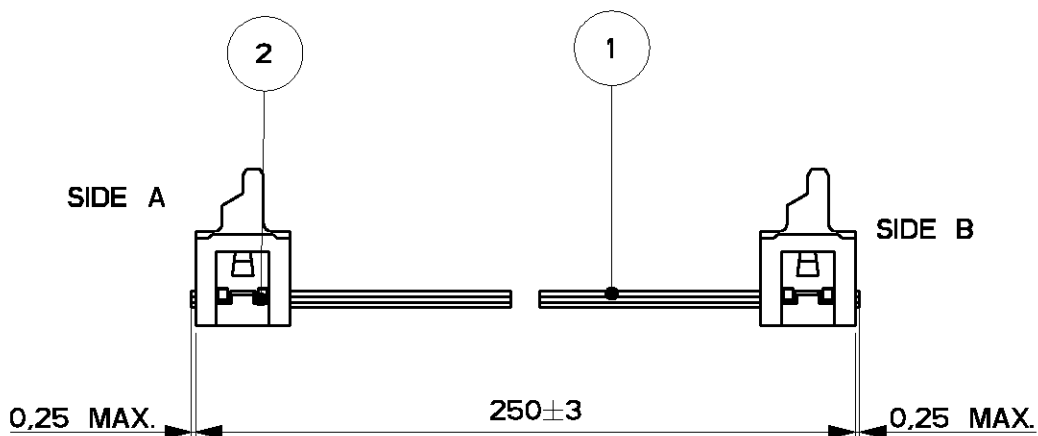

LOC	DIST	LTR	REVISION RECORD	DATE	APVD
H	-	A	EH00-1269-01	08/11/01	HS
-	-	-	-	-	-
-	-	-	-	-	-

1 WIRE RED MARKED

2 ASSEMBLIES ARE PACKAGED ACCORDING PACKAGING SPEC 107-19582

SIDE A

SIDE B

SIDE A

SIDE B

2	MALE ON WIRE CONNECTOR	2
1	BULK WIRE FLAT RIBBON CABLE	1
Item no.	Description	Q'TY

DIMENSIONS: mm	DWN	H.Spelde	MATERIAL	FINISH
	CHK	H. Spelde	<b>AMP</b> Tyco Electronics Nederland B.V. 's-HERTOGENBOSCH, THE NETHERLANDS	
TOLERANCES UNLESS OTHERWISE SPECIFIED:	APVD	E. Leijtens		
	PRODUCT SPEC	-	14 POSITIONS	
0 PLC ± -	APPLICATION SPEC	-	SIZE	CAGE CODE
1 PLC ± -	WEIGHT	-	A4	00779
2 PLC ± -			DRAWING NO	
3 PLC ± -			C-1483355-3	
4 PLC ± -			CUSTOMER DRAWING	
ANGLES ± -			SCALE	5:2
			SHEET	1 OF 1
			REV	A