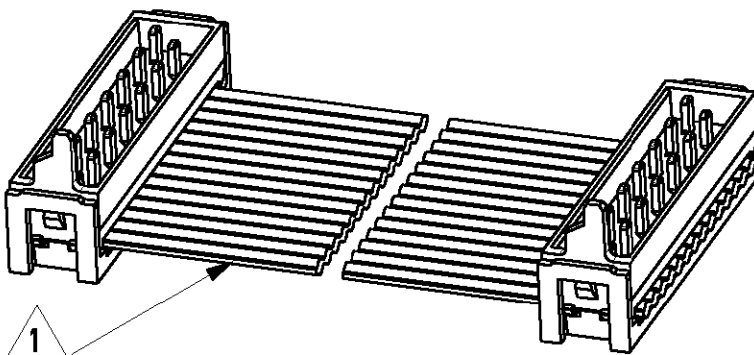

LOC	DIST	LTR	REVISION RECORD	DATE	APVD
H	-	A	EH00-1269-01	08/11/01	HS
-	-	-	-	-	-
-	-	-	-	-	-

1 WIRE RED MARKED

2 ASSEMBLIES ARE PACKAGED ACCORDING PACKAGING SPEC 107-19582

SIDE A

SIDE B

SIDE A

SIDE B

2	MALE ON WIRE CONNECTOR	2
1	BULK WIRE FLAT RIBBON CABLE	1
Item no.	Description	Q'TY

DIMENSIONS: mm	DWN	H.Spelde	MATERIAL	FINISH
	CHK	H. Spelde	<b>AMP</b> Tyco Electronics Nederland B.V. 's-HERTOGENBOSCH, THE NETHERLANDS	
TOLERANCES UNLESS OTHERWISE SPECIFIED:	APVD	E. Leijtens		
	PRODUCT SPEC	-	14 POSITIONS	
0 PLC ± -	APPLICATION SPEC	-	SIZE	CAGE CODE
1 PLC ± -	WEIGHT	-	A4	00779
2 PLC ± -			DRAWING NO	
3 PLC ± -			C-1483355-3	
4 PLC ± -			CUSTOMER DRAWING	
ANGLES ± -			SCALE	5:2
			SHEET	1 OF 1
			REV	A