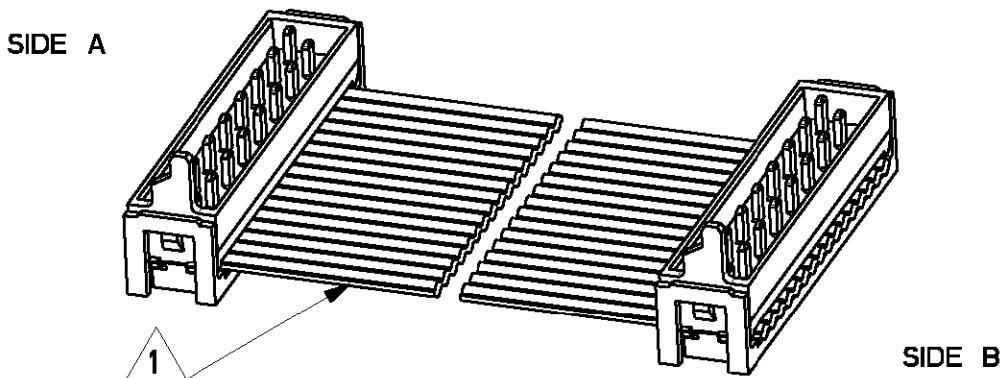

LOC	DIST	LTR	REVISION RECORD	DATE	APVD
H	-	A	EH00-1269-01	19/11/01	HS
-	-	-	-	-	-
-	-	-	-	-	-

1 WIRE RED MARKED

2 ASSEMBLIES ARE PACKAGED ACCORDING PACKAGING SPEC 107-19582

2	MALE ON WIRE CONNECTOR	2
1	BULK WIRE FLAT RIBBON CABLE	1
Item no.	Description	Q'TY

DIMENSIONS: mm	DWN	H.Spelde	MATERIAL	FINISH	
	CHK	H. Spelde	<b>AMP</b> Tyco Electronics Nederland B.V. 's-HERTOGENBOSCH, THE NETHERLANDS NAME Micro-MaTch Lead Ass'y 16 POSITIONS		
TOLERANCES UNLESS OTHERWISE SPECIFIED:	APVD	E. Leijtens			
0 PLC ± -	PRODUCT SPEC	-			
1 PLC ± -	APPLICATION SPEC	-			
2 PLC ± -	WEIGHT	-	SIZE	CAGE CODE	DRAWING NO
3 PLC ± -			A4	00779	C-1483356-1
4 PLC ± -			CUSTOMER DRAWING		
ANGLES ± -			SCALE	SHEET	REV
			5:2	1 OF 1	A