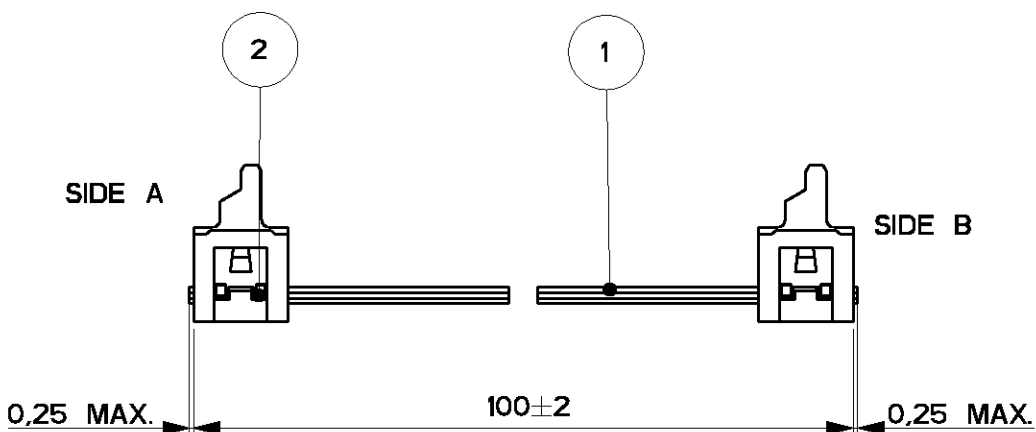

LOC	DIST	LTR	REVISION RECORD	DATE	APVD
H	-	A	EH00-1269-01	19/11/01	HS
-	-	-	-	-	-
-	-	-	-	-	-

1 WIRE RED MARKED

2 ASSEMBLIES ARE PACKAGED ACCORDING PACKAGING SPEC 107-19582

2	MALE ON WIRE CONNECTOR	2
1	BULK WIRE FLAT RIBBON CABLE	1
Item no.	Description	Q'TY

DIMENSIONS: mm	DWN	H.Spelde	MATERIAL	FINISH	
	CHK	H. Spelde	<b>AMP</b> Tyco Electronics Nederland B.V. 's-HERTOGENBOSCH, THE NETHERLANDS NAME Micro-MaTch Lead Ass'y 16 POSITIONS		
TOLERANCES UNLESS OTHERWISE SPECIFIED:	APVD	E. Leijtens			
0 PLC ± -	PRODUCT SPEC	-			
1 PLC ± -	APPLICATION SPEC	-			
2 PLC ± -	WEIGHT	-	SIZE	CAGE CODE	DRAWING NO
3 PLC ± -			A4	00779	C-1483356-1
4 PLC ± -			CUSTOMER DRAWING		
ANGLES ± -			SCALE	SHEET	REV
			5:2	1 OF 1	A