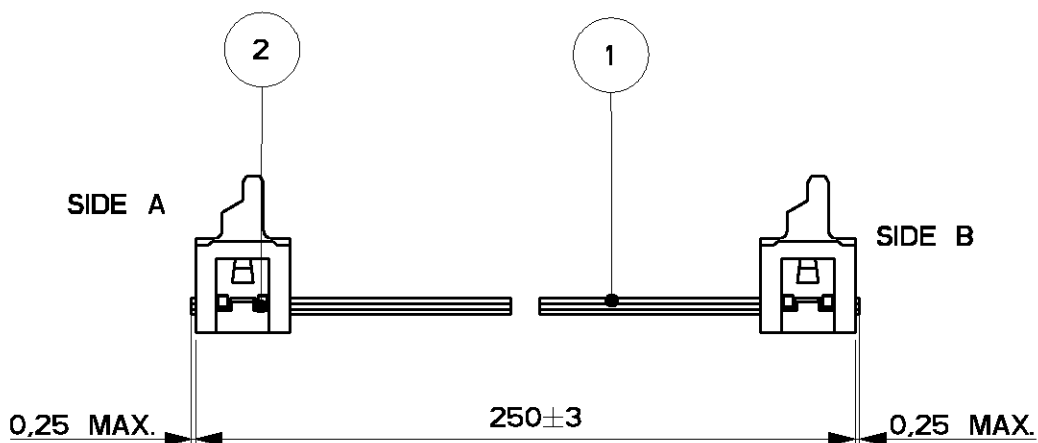

LOC	DIST	LTR	REVISION RECORD	DATE	APVD
H	-	A	EH00-1269-01	19/11/01	HS
-	-	-	-	-	-
-	-	-	-	-	-

1 WIRE RED MARKED

2 ASSEMBLIES ARE PACKAGED ACCORDING PACKAGING SPEC 107-19582

SIDE A

SIDE B

SIDE A

SIDE B

2	MALE ON WIRE CONNECTOR	2
1	BULK WIRE FLAT RIBBON CABLE	1
Item no.	Description	Q'TY

THIS DRAWING IS UNPUBLISHED.

COPYRIGHT -

XXXXXXXXXXXXX DATE: -

By Tyco Electronics Nederland B.V.

DIMENSIONS: mm	DWN	H.Spelde	MATERIAL	FINISH
	CHK	H. Spelde	<b>AMP</b> Tyco Electronics Nederland B.V. 's-HERTOGENBOSCH, THE NETHERLANDS	
TOLERANCES UNLESS OTHERWISE SPECIFIED:	APVD	E. Leijtens		
	PRODUCT SPEC	-	16 POSITIONS	
0 PLC ± -	APPLICATION SPEC	-	SIZE	CAGE CODE
1 PLC ± -	WEIGHT	-	A4	00779
2 PLC ± -			DRAWING NO	
3 PLC ± -			C-1483356-3	
4 PLC ± -			CUSTOMER DRAWING	
ANGLES ± -			SCALE	5:2
			SHEET	1 OF 1
			REV	A