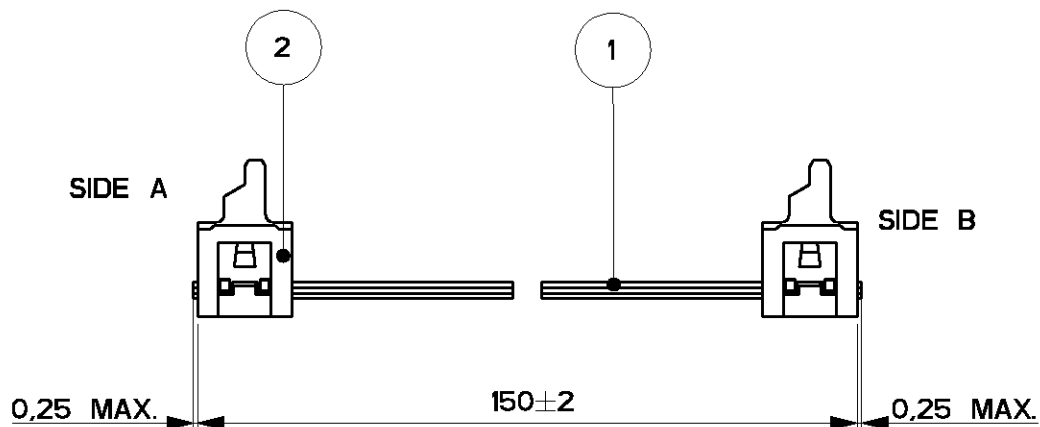

LOC	DIST	LTR	REVISION RECORD	DATE	APVD
H	-	A	EH00-1269-01	20/11/01	HS
-	-	-	-	-	-
-	-	-	-	-	-

1 WIRE RED MARKED

2 ASSEMBLIES ARE PACKAGED ACCORDING PACKAGING SPEC 107-19582

2	MALE ON WIRE CONNECTOR	2
1	BULK WIRE FLAT RIBBON CABLE	1
Item no.	Description	Q'TY

DIMENSIONS: mm	DWN	H.Spelde	MATERIAL	FINISH	
	CHK	H. Spelde	AMP Tyco Electronics Nederland B.V. 's-HERTOGENBOSCH, THE NETHERLANDS NAME Micro-MaTch Lead Ass'y 20 POSITIONS		
TOLERANCES UNLESS OTHERWISE SPECIFIED:	APVD	E. Leijtens			
0 PLC ± -	PRODUCT SPEC	-			
1 PLC ± -	APPLICATION SPEC	-			
2 PLC ± -	WEIGHT	-	SIZE	CAGE CODE	DRAWING NO
3 PLC ± -			A4	00779	C-1483358-2
4 PLC ± -			CUSTOMER DRAWING		
ANGLES ± -			SCALE	SHEET	REV
			5:2	1 OF 1	A