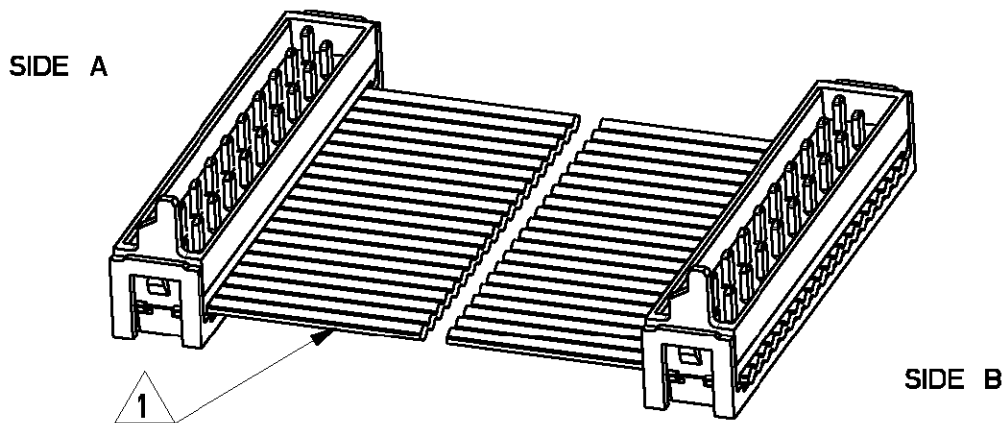

LOC	DIST	LTR	REVISION RECORD	DATE	APVD
H	-	A	EH00-1269-01	20/11/01	HS
-	-	-	-	-	-
-	-	-	-	-	-

1 WIRE RED MARKED

2 ASSEMBLIES ARE PACKAGED ACCORDING PACKAGING SPEC 107-19582

2	MALE ON WIRE CONNECTOR	2
1	BULK WIRE FLAT RIBBON CABLE	1
Item no.	Description	Q'TY

DIMENSIONS: mm	DWN	H.Spelde	MATERIAL	FINISH	
	CHK	H. Spelde	AMP Tyco Electronics Nederland B.V. 's-HERTOGENBOSCH, THE NETHERLANDS NAME Micro-MaTch Lead Ass'y 20 POSITIONS		
TOLERANCES UNLESS OTHERWISE SPECIFIED:	APVD	E. Leijtens			
0 PLC ± -	PRODUCT SPEC	-			
1 PLC ± -	APPLICATION SPEC	-			
2 PLC ± -	WEIGHT	-	SIZE	CAGE CODE	DRAWING NO
3 PLC ± -			A4	00779	C-1483358-2
4 PLC ± -			CUSTOMER DRAWING		
ANGLES ± -			SCALE	SHEET	REV
			5:2	1 OF 1	A