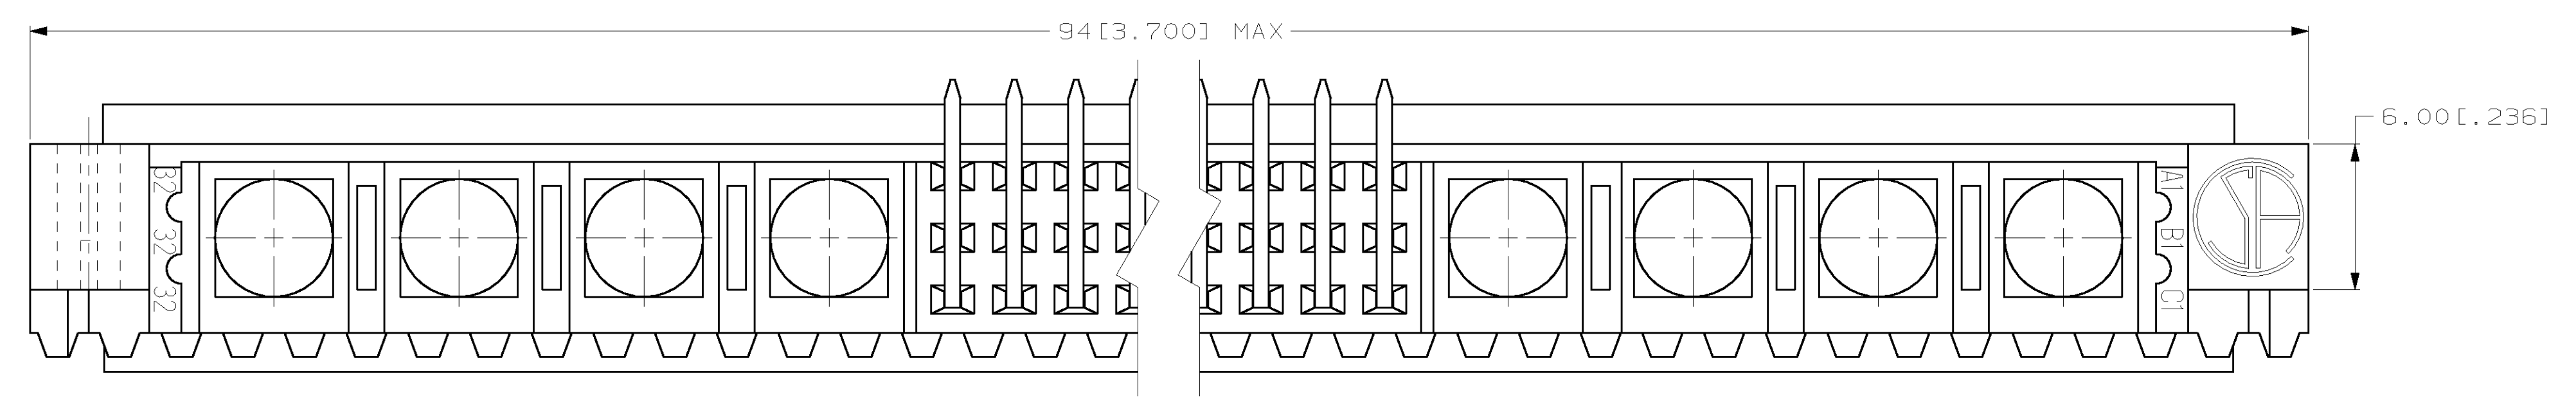

LOC	DIST	REV	DATE	BY	CHK	APPV
AD	25	0				
		A	06 APR 99	BC	CR	

- 1 HOUSING MATERIAL: GLASS-FILLED POLYESTER. COLOR: GRAY.
- 2 POST MATERIAL: BRASS.
- 3 POST FINISH: DIN 41612 CLASS 2 IN CONTACT AREA. TIN-LEAD PLATE ON POSTS.
- 4 PART NUMBER AND DATE CODE HOT STAMPED IN THIS APPROXIMATE AREA.
- 5 RECOMMENDED HOLE SIZE FOR MANUAL APPLICATION OF CONNECTOR ONTO PC BOARD.
- 6 HOT STAMPING ON THIS SIDE.

148414-5
PART NUMBER

THIS DRAWING IS A CONTROLLED DOCUMENT.		DWN L. BRINER 12/19/97	AMP Incorporated Harrisburg, PA 17105-3608	
DIMENSIONS:		CHK R. PATTERSON 12/19/97	NAME PIN ASSEMBLY, EUROCARD, TYPE M, 24 + 8 POSITION	
TOLERANCES UNLESS OTHERWISE SPECIFIED:		APVD R. PATTERSON 12/19/97	SIZE A1 00779 C-148414	
mm		PRODUCT SPEC	RESTRICTED TO	
0 PLC ±		APPLICATION SPEC	SCALE 5:1 SHEET 1 OF 1 REV A	
1 PLC ±		WEIGHT	CUSTOMER DRAWING	
2 PLC ±0.13(.005)				
3 PLC ±				
4 PLC ±				
ANGLES				
FINISH				
HOUSING: 1				
POST: 2				