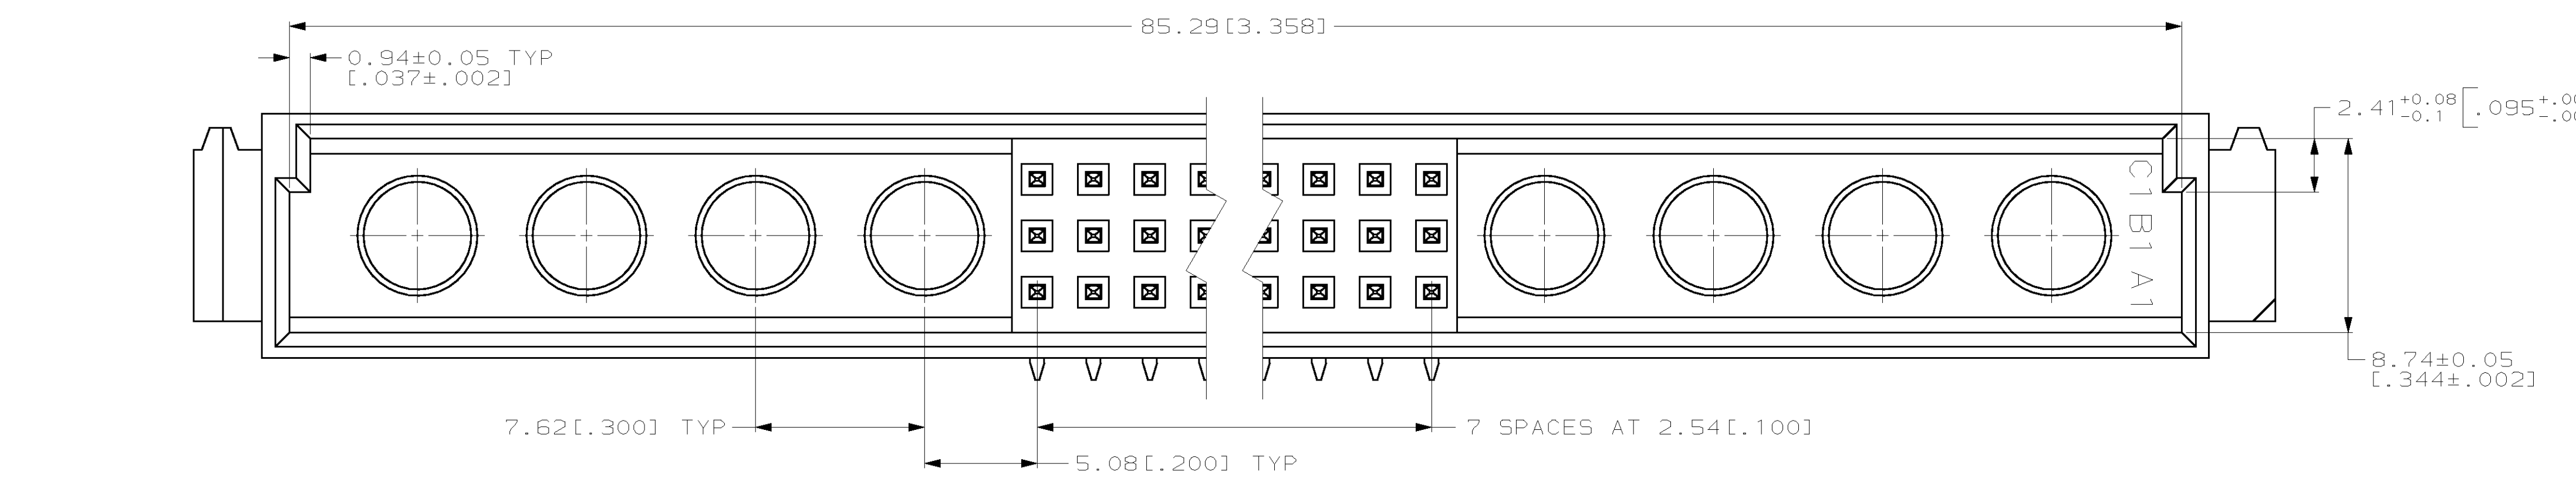

LOC	DIST	REV	DATE	BY	CHK	APPV
AD	25	0				
		A	06 APR 99	BC	CR	

- 1 HOUSING MATERIAL: GLASS-FILLED POLYESTER. COLOR: GRAY.
- 2 POST MATERIAL: BRASS.
- 3 POST FINISH: DIN 41612 CLASS 2 IN CONTACT AREA. TIN-LEAD PLATE ON POSTS.
- 4 PART NUMBER AND DATE CODE HOT STAMPED IN THIS APPROXIMATE AREA.
- 5 RECOMMENDED HOLE SIZE FOR MANUAL APPLICATION OF CONNECTOR ONTO PC BOARD.
- 6 HOT STAMPING ON THIS SIDE.

148414-5
PART NUMBER

THIS DRAWING IS A CONTROLLED DOCUMENT.		DWN L. BRINER 12/19/97	AMP Incorporated Harrisburg, PA 17105-3608	
DIMENSIONS:		CHK R. PATTERSON 12/19/97	NAME PIN ASSEMBLY, EUROCARD, TYPE M, 24 + 8 POSITION	
TOLERANCES UNLESS OTHERWISE SPECIFIED:		APVD R. PATTERSON 12/19/97	SIZE A1 00779 C-148414	
mm		PRODUCT SPEC	RESTRICTED TO	
0 PLC ±		APPLICATION SPEC	SCALE 5:1 SHEET 1 OF 1 REV A	
1 PLC ±		WEIGHT	CUSTOMER DRAWING	
2 PLC ±0.13(.005)				
3 PLC ±				
4 PLC ±				
ANGLES				
FINISH				
HOUSING: 1				
POST: 2				