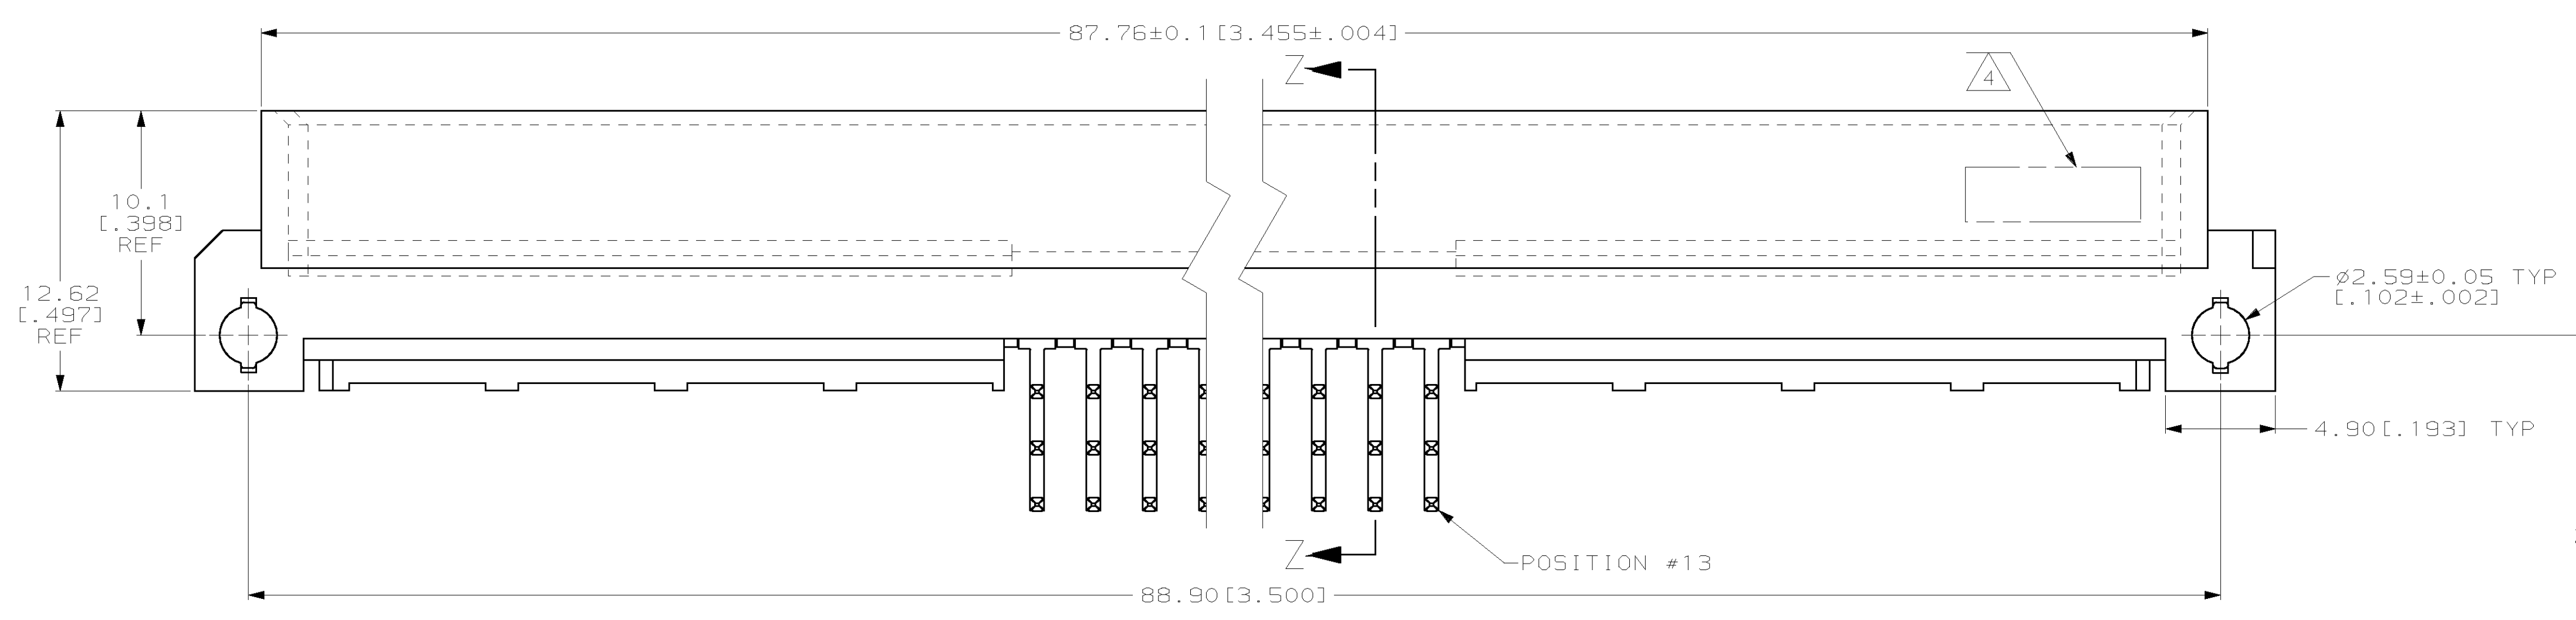

LOC	DIST	REV	DATE	BY	CHK	APPV
AD	25	0				
		A	06 APR 99	BC	CR	

- 1 HOUSING MATERIAL: GLASS-FILLED POLYESTER. COLOR: GRAY.
- 2 POST MATERIAL: BRASS.
- 3 POST FINISH: DIN 41612 CLASS 2 IN CONTACT AREA. TIN-LEAD PLATE ON POSTS.
- 4 PART NUMBER AND DATE CODE HOT STAMPED IN THIS APPROXIMATE AREA.
- 5 RECOMMENDED HOLE SIZE FOR MANUAL APPLICATION OF CONNECTOR ONTO PC BOARD.
- 6 HOT STAMPING ON THIS SIDE.

148414-5
PART NUMBER

THIS DRAWING IS A CONTROLLED DOCUMENT.		DWN L. BRINER 12/19/97	AMP Incorporated Harrisburg, PA 17105-3608	
DIMENSIONS:		CHK R. PATTERSON 12/19/97	NAME PIN ASSEMBLY, EUROCARD, TYPE M, 24 + 8 POSITION	
TOLERANCES UNLESS OTHERWISE SPECIFIED:		APVD R. PATTERSON 12/19/97	SIZE A1 00779 C-148414	
mm		PRODUCT SPEC	RESTRICTED TO	
0 PLC ±		APPLICATION SPEC	SCALE 5:1 SHEET 1 OF 1 REV A	
1 PLC ±		WEIGHT	CUSTOMER DRAWING	
2 PLC ±0.13(.005)				
3 PLC ±				
4 PLC ±				
ANGLES				
FINISH				
HOUSING: 1				
POST: 2				