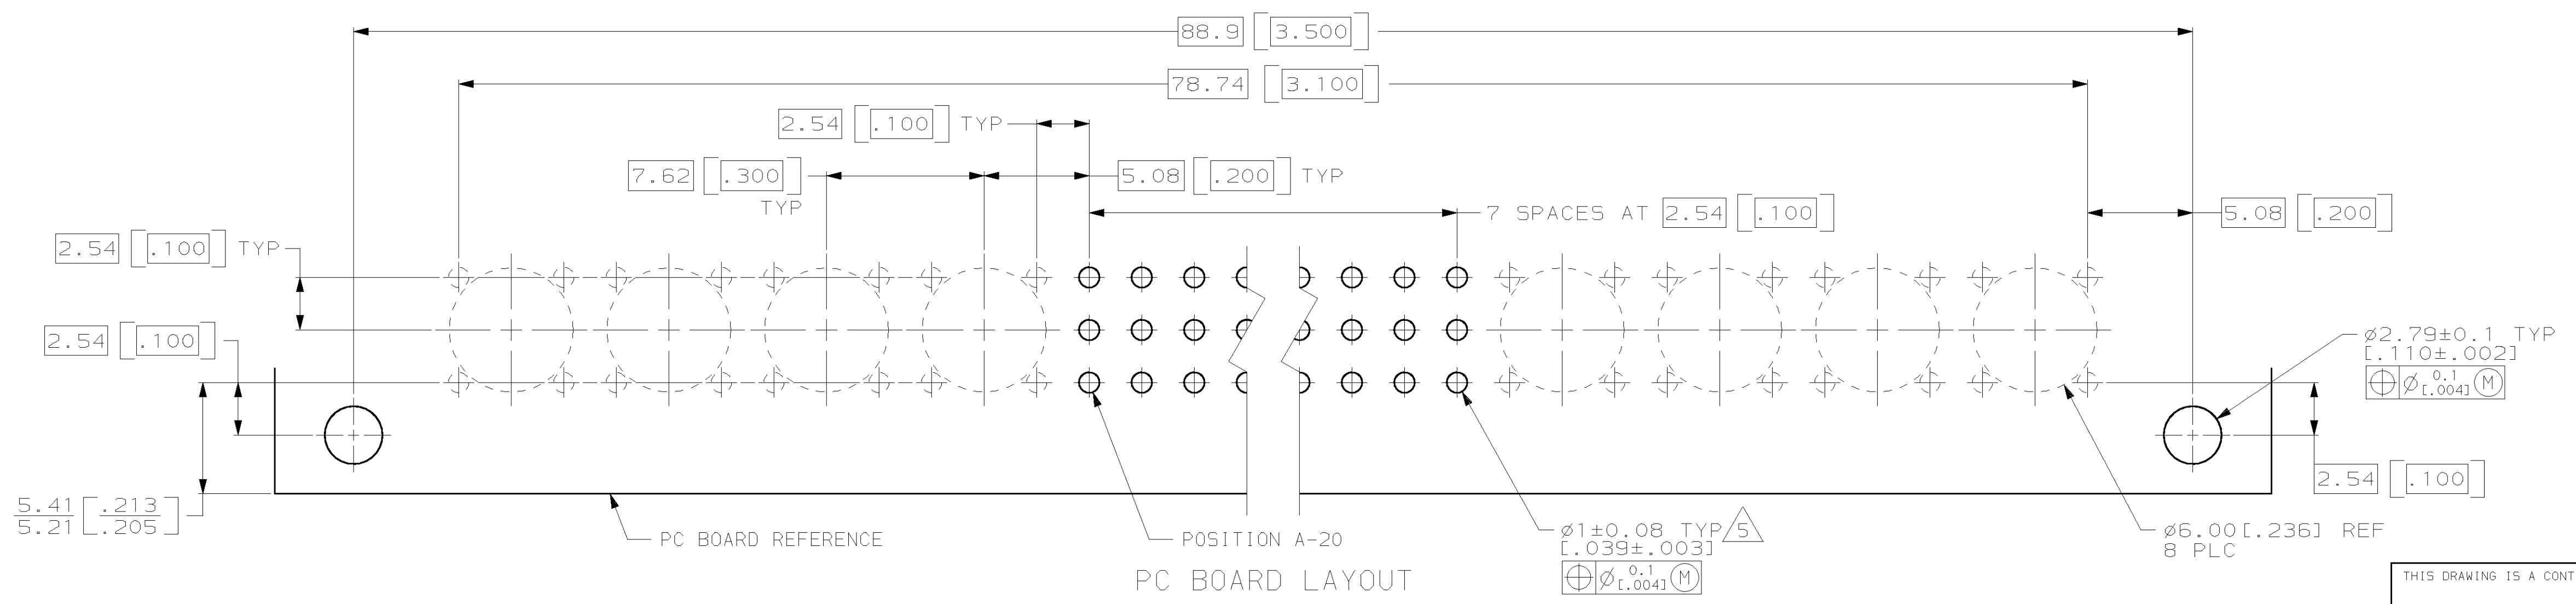

LOC	DIST	REV	DATE	BY	CHK	APPV
AD	25	0				
		A	06 APR 99	BC	CR	

- 1 HOUSING MATERIAL: GLASS-FILLED POLYESTER. COLOR: GRAY.
- 2 POST MATERIAL: BRASS.
- 3 POST FINISH: DIN 41612 CLASS 2 IN CONTACT AREA. TIN-LEAD PLATE ON POSTS.
- 4 PART NUMBER AND DATE CODE HOT STAMPED IN THIS APPROXIMATE AREA.
- 5 RECOMMENDED HOLE SIZE FOR MANUAL APPLICATION OF CONNECTOR ONTO PC BOARD.
- 6 HOT STAMPING ON THIS SIDE.

148414-5
PART NUMBER

THIS DRAWING IS A CONTROLLED DOCUMENT.		DWN L. BRINER 12/19/97	AMP Incorporated Harrisburg, PA 17105-3608	
DIMENSIONS:		CHK R. PATTERSON 12/19/97	NAME PIN ASSEMBLY, EUROCARD, TYPE M, 24 + 8 POSITION	
TOLERANCES UNLESS OTHERWISE SPECIFIED:		APVD R. PATTERSON 12/19/97	SIZE A1 00779 C-148414	
mm		PRODUCT SPEC	RESTRICTED TO	
0 PLC ±		APPLICATION SPEC	SCALE 5:1 SHEET 1 OF 1 REV A	
1 PLC ±		WEIGHT	CUSTOMER DRAWING	
2 PLC ±0.13(.005)				
3 PLC ±				
4 PLC ±				
ANGLES				
FINISH				
HOUSING: 1				
POST: 2				