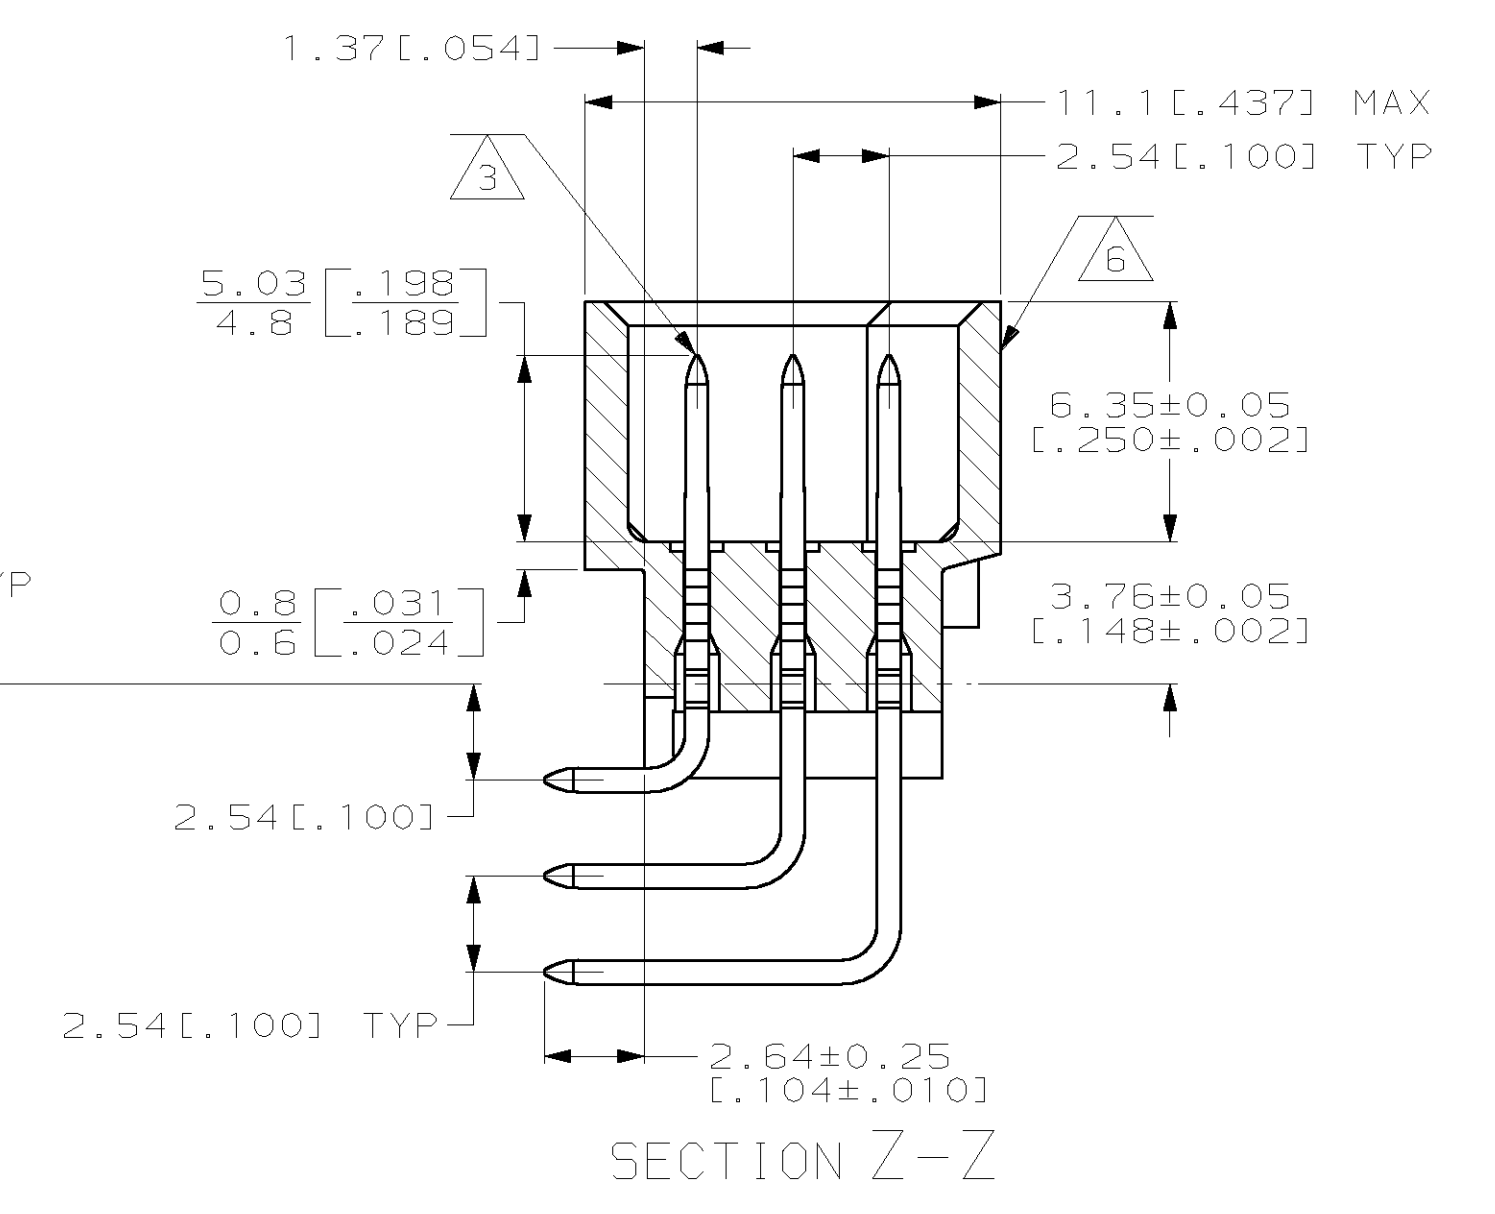

LOC	DIST	REV	DATE	BY	CHK	APPV
AD	25	0				
		A	06 APR 99	BC	CR	

- 1 HOUSING MATERIAL: GLASS-FILLED POLYESTER. COLOR: GRAY.
- 2 POST MATERIAL: BRASS.
- 3 POST FINISH: DIN 41612 CLASS 2 IN CONTACT AREA. TIN-LEAD PLATE ON POSTS.
- 4 PART NUMBER AND DATE CODE HOT STAMPED IN THIS APPROXIMATE AREA.
- 5 RECOMMENDED HOLE SIZE FOR MANUAL APPLICATION OF CONNECTOR ONTO PC BOARD.
- 6 HOT STAMPING ON THIS SIDE.

148414-5
PART NUMBER

THIS DRAWING IS A CONTROLLED DOCUMENT.		DWN L. BRINER 12/19/97	AMP Incorporated Harrisburg, PA 17105-3608	
DIMENSIONS:		CHK R. PATTERSON 12/19/97	NAME PIN ASSEMBLY, EUROCARD, TYPE M, 24 + 8 POSITION	
TOLERANCES UNLESS OTHERWISE SPECIFIED:		APVD R. PATTERSON 12/19/97	SIZE A1 00779 C-148414	
mm		PRODUCT SPEC	RESTRICTED TO	
0 PLC ±		APPLICATION SPEC	SCALE 5:1 SHEET 1 OF 1 REV A	
1 PLC ±		WEIGHT	CUSTOMER DRAWING	
2 PLC ±0.13(.005)				
3 PLC ±				
4 PLC ±				
ANGLES				
FINISH				
HOUSING: 1				
POST: 2				