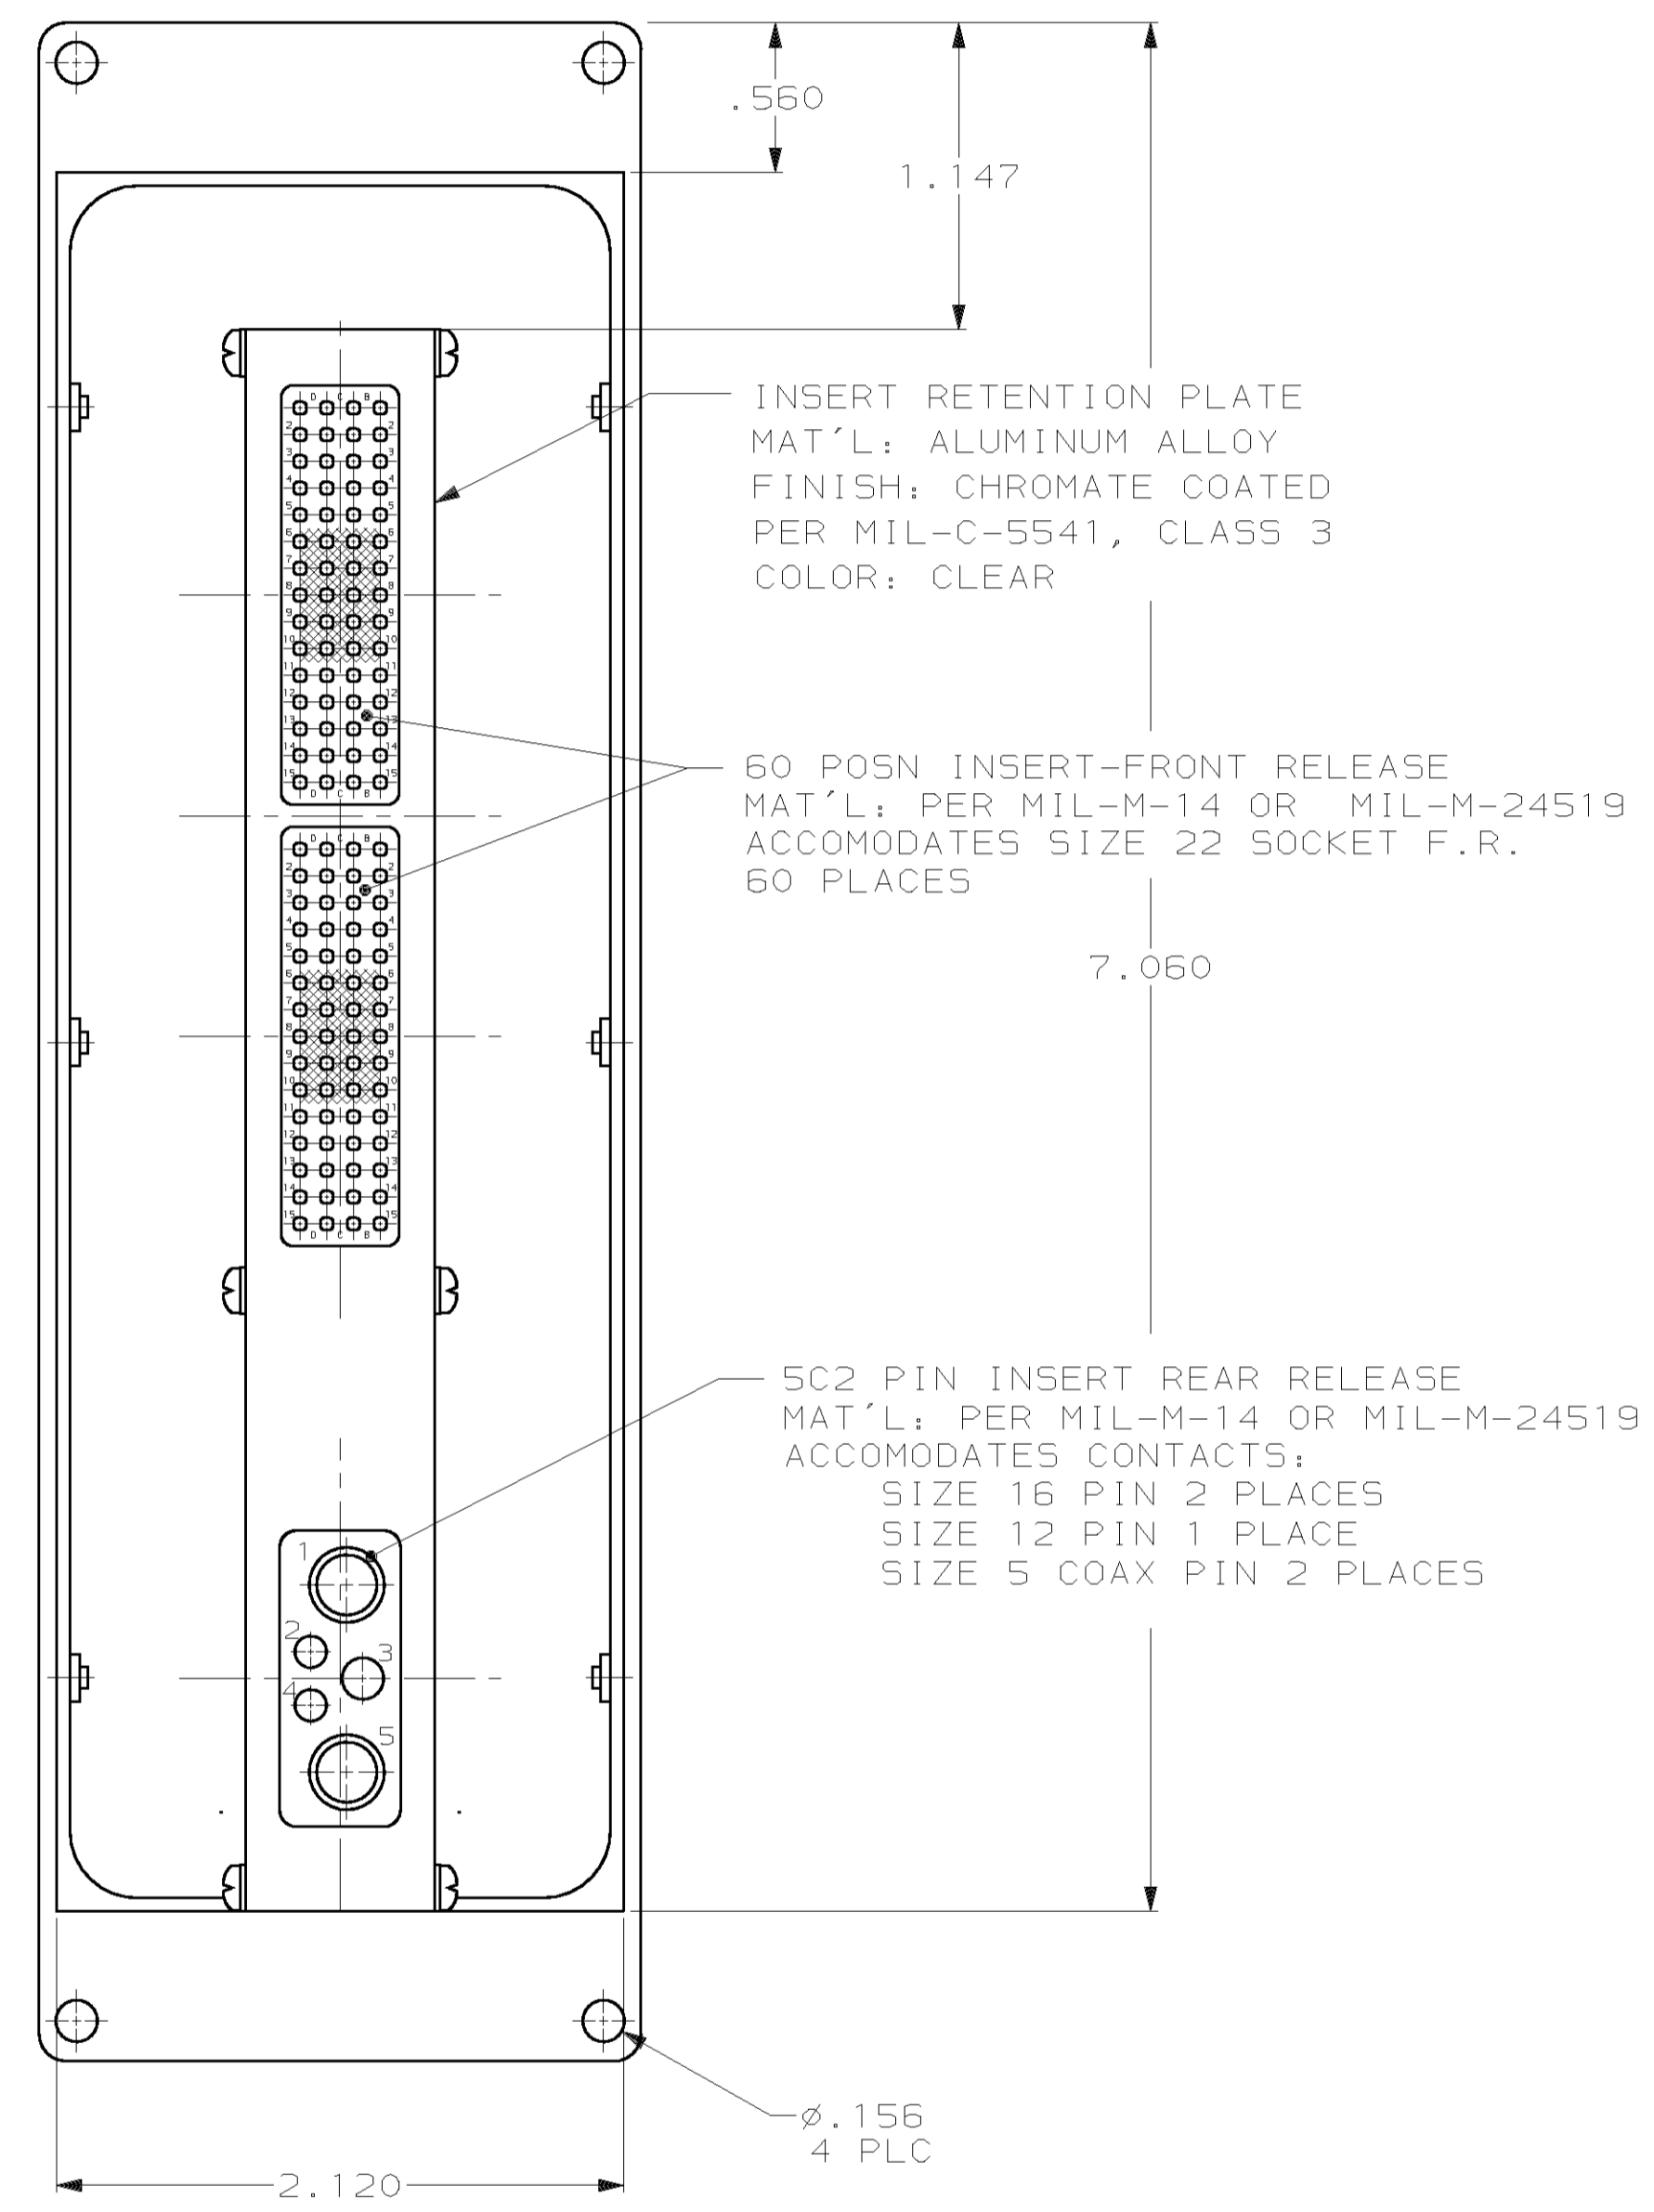

LOC	DIST	REV	DESCRIPTION	DATE	OWN	APPRO
DF	AO	B	REV PER 0630-0569-02	1-03	CT	SG

DETAIL C  
 1484876-2 ONLY  
 SAME AS -1 EXCEPT  
 ONE (1) SIZE 5 CONTACT  
 AS SHOWN

1. WITH CONTACTS FULLY SEATED TO REAR OF CAVITY.
2. CONTACT PART NUMBERS LOADED IN CONNECTOR:  
 (ALL SOLDER POSTS ARE SOLDER COATED)  
 SIZE 22 SOCKET CONTACT (120) AMP P/N 1-211431-6  
 SIZE 16 PIN CONTACT (2) AMP P/N 1663128-3  
 SIZE 12 PIN CONTACT (1) AMP P/N 1663129-3  
 SIZE 5 PIN CONTACT (1) AMP P/N 1663130-2 (1484876-2 ONLY)  
 SIZE 5 FILLER PLUG (2 ON -1/1 ON -2) AMP P/N 1663132-1

SEE DETAIL C	1484876-2
AS SHOWN	1484876-1
REMARKS	PART NUMBER

THIS DRAWING IS A CONTROLLED DOCUMENT.		DWN	C.C. THOMAS	5-15-02	 TYCO Electronics Harrisburg, PA 17105-3608
DIMENSIONS: INCHES (mm)		CHK	S. GLATFELTER	5-15-02	
TOLERANCES UNLESS OTHERWISE SPECIFIED:		APP'D	S. GLATFELTER	5-15-02	PRODUCT SPEC
0 PLC	±			APPLICATION SPEC	SIZE
1 PLC	±			WEIGHT	CAGE CODE
2 PLC	±			CUSTOMER DRAWING	DRAWING NO
3 PLC	±			SCALE	1.5:1
4 PLC	±			SHEET	1 OF 1
ANGLES	±			REV	B
MATERIAL	SEE CALLOUTS			A1 00779 1484876	