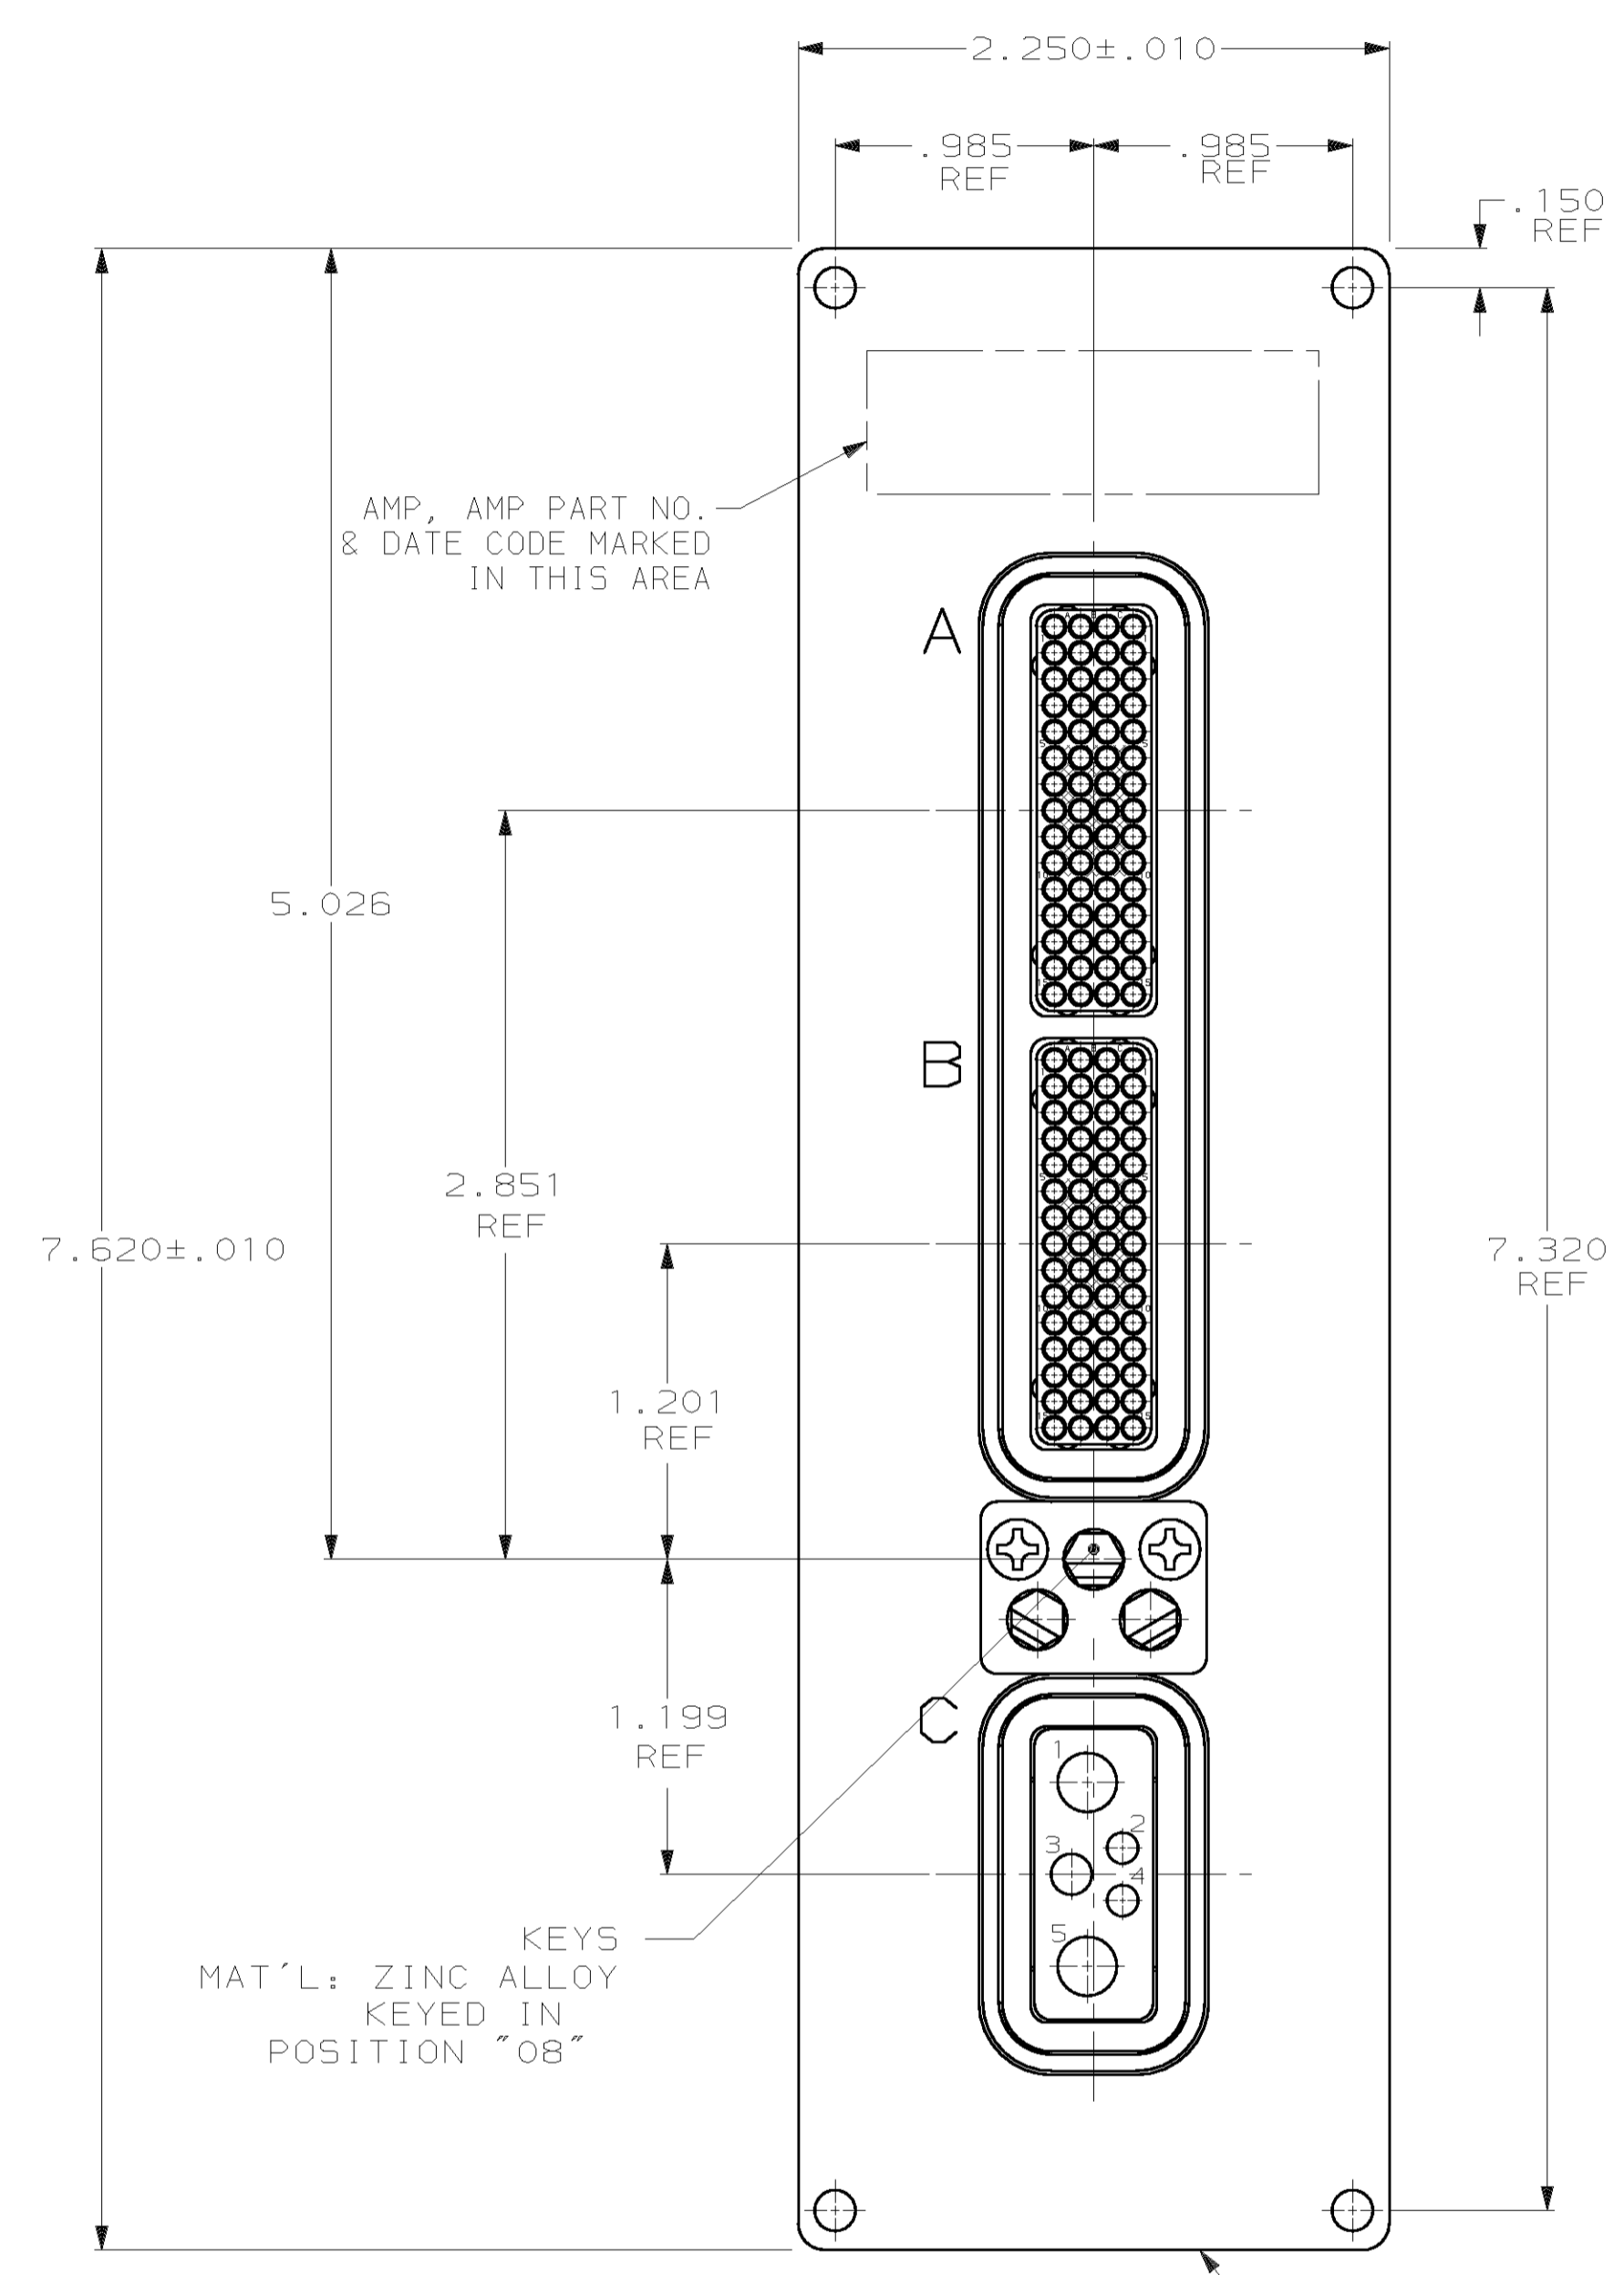

LOC	DIST	REV	DESCRIPTION	DATE	OWN	APPRO
DF	AO	B	REV PER 0630-0569-02	1-03	CT	SG

DETAIL C  
 1484876-2 ONLY  
 SAME AS -1 EXCEPT  
 ONE (1) SIZE 5 CONTACT  
 AS SHOWN

1. WITH CONTACTS FULLY SEATED TO REAR OF CAVITY.
2. CONTACT PART NUMBERS LOADED IN CONNECTOR:  
 (ALL SOLDER POSTS ARE SOLDER COATED)  
 SIZE 22 SOCKET CONTACT (120) AMP P/N 1-211431-6  
 SIZE 16 PIN CONTACT (2) AMP P/N 1663128-3  
 SIZE 12 PIN CONTACT (1) AMP P/N 1663129-3  
 SIZE 5 PIN CONTACT (1) AMP P/N 1663130-2 (1484876-2 ONLY)  
 SIZE 5 FILLER PLUG (2 ON -1/1 ON -2) AMP P/N 1663132-1

SEE DETAIL C	1484876-2
AS SHOWN	1484876-1
REMARKS	PART NUMBER

THIS DRAWING IS A CONTROLLED DOCUMENT.		DWN	C.C. THOMAS	5-15-02	 TYCO Electronics Harrisburg, PA 17105-3608
DIMENSIONS: INCHES (mm)		CHK	S. GLATFELTER	5-15-02	
TOLERANCES UNLESS OTHERWISE SPECIFIED:		APP'D	S. GLATFELTER	5-15-02	PRODUCT SPEC
0 PLC	±			APPLICATION SPEC	SIZE
1 PLC	±			WEIGHT	CAGE CODE
2 PLC	±			CUSTOMER DRAWING	DRAWING NO
3 PLC	±			SCALE	1.5:1
4 PLC	±			SHEET	1 OF 1
ANGLES	±			REV	B
MATERIAL	SEE CALLOUTS			A1 00779 1484876	