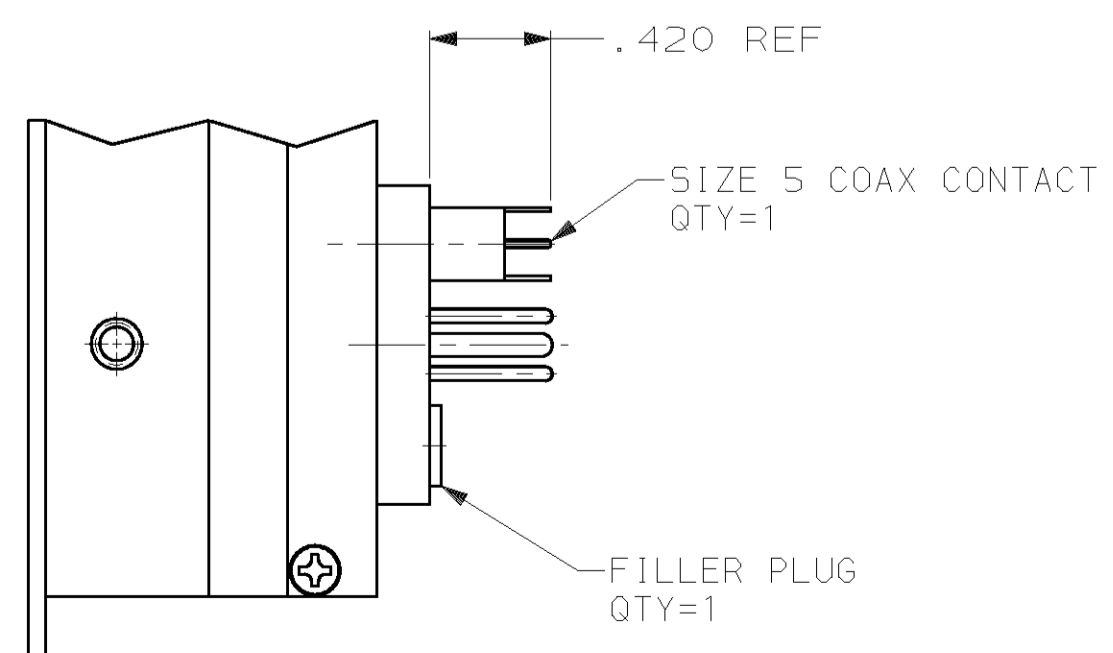

LOC	DIST	REV	DESCRIPTION	DATE	OWN	APPRO
DF	AO	B	REV PER 0630-0569-02	1-03	CT	SG

DETAIL C  
 1484876-2 ONLY  
 SAME AS -1 EXCEPT  
 ONE (1) SIZE 5 CONTACT  
 AS SHOWN

1. WITH CONTACTS FULLY SEATED TO REAR OF CAVITY.
2. CONTACT PART NUMBERS LOADED IN CONNECTOR:  
 (ALL SOLDER POSTS ARE SOLDER COATED)  
 SIZE 22 SOCKET CONTACT (120) AMP P/N 1-211431-6  
 SIZE 16 PIN CONTACT (2) AMP P/N 1663128-3  
 SIZE 12 PIN CONTACT (1) AMP P/N 1663129-3  
 SIZE 5 PIN CONTACT (1) AMP P/N 1663130-2 (1484876-2 ONLY)  
 SIZE 5 FILLER PLUG (2 ON -1/1 ON -2) AMP P/N 1663132-1

SEE DETAIL C	1484876-2
AS SHOWN	1484876-1
REMARKS	PART NUMBER

THIS DRAWING IS A CONTROLLED DOCUMENT.		DWN	C.C. THOMAS	5-15-02	 TYCO Electronics Harrisburg, PA 17105-3608
DIMENSIONS: INCHES (mm)		CHK	S. GLATFELTER	5-15-02	
TOLERANCES UNLESS OTHERWISE SPECIFIED:		APP'D	S. GLATFELTER	5-15-02	PRODUCT SPEC
0 PLC	±			APPLICATION SPEC	SIZE
1 PLC	±			WEIGHT	CAGE CODE
2 PLC	±			CUSTOMER DRAWING	DRAWING NO
3 PLC	±			SCALE	1.5:1
4 PLC	±			SHEET	1 OF 1
ANGLES	±			REV	B
MATERIAL	SEE CALLOUTS			A1 00779 1484876	