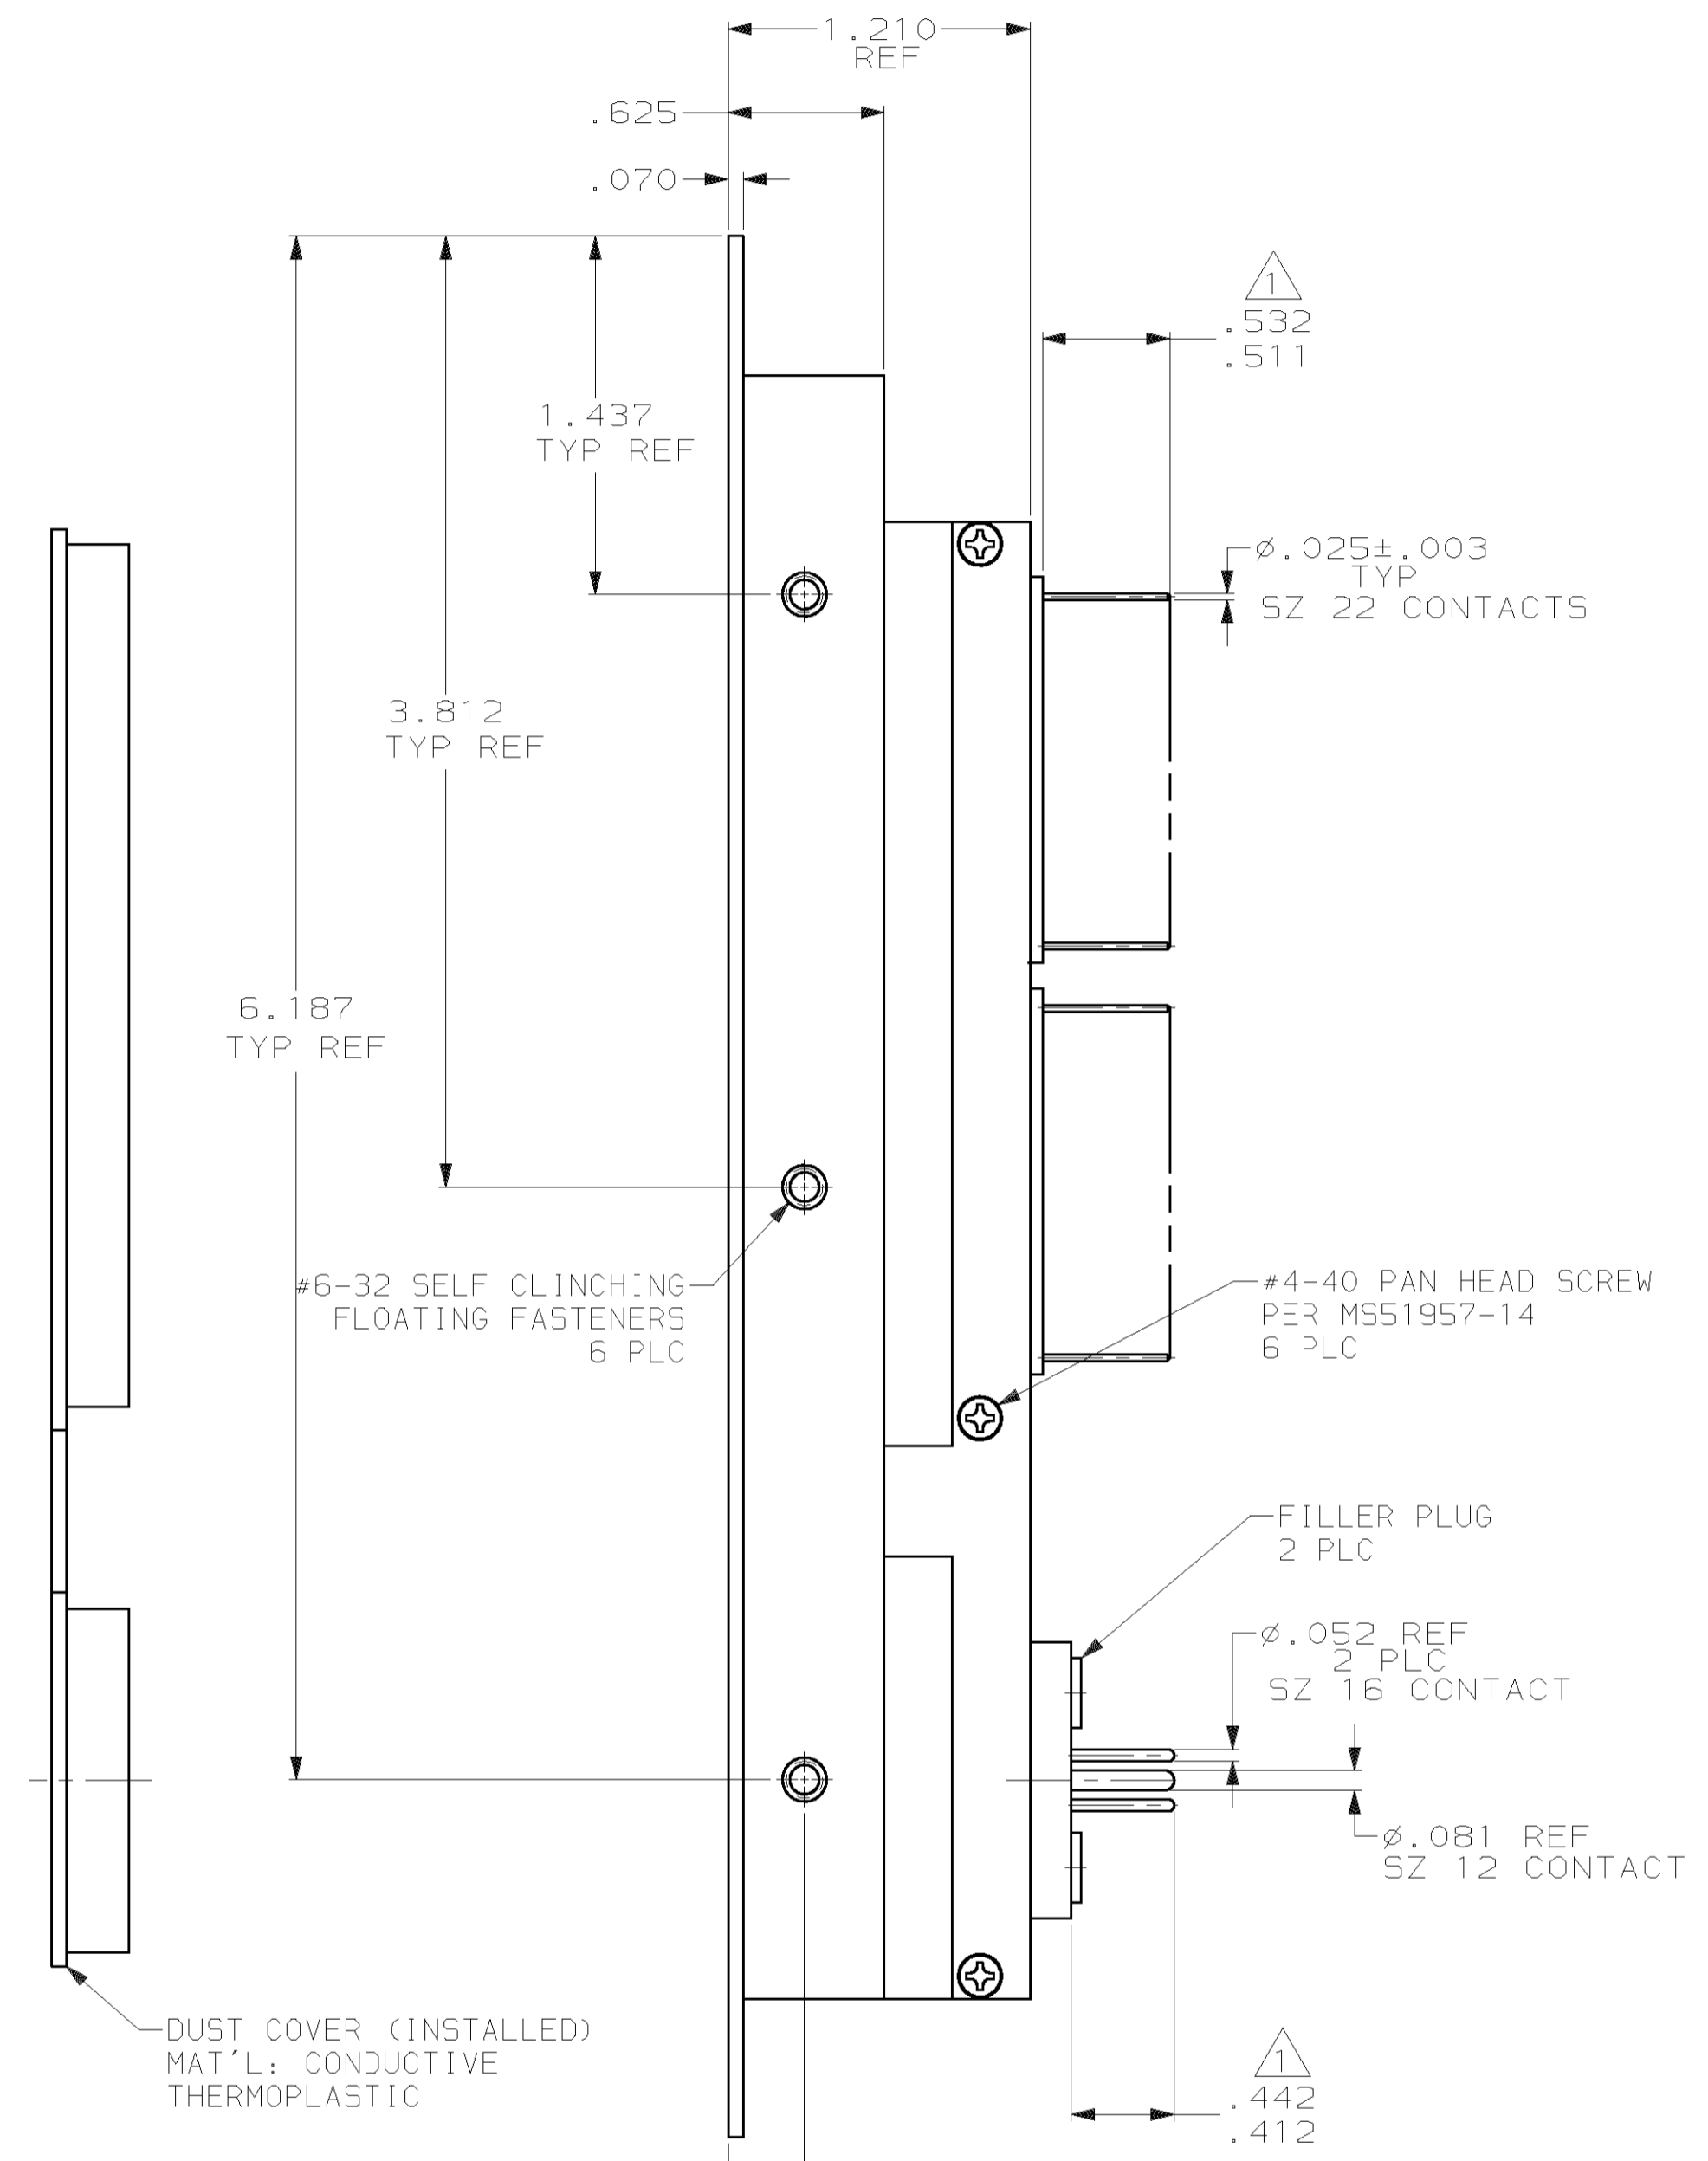

LOC	DIST	REV	DESCRIPTION	DATE	OWN	APPRO
DF	AO	B	REV PER 0630-0569-02	1-03	CT	SG

DETAIL C  
 1484876-2 ONLY  
 SAME AS -1 EXCEPT  
 ONE (1) SIZE 5 CONTACT  
 AS SHOWN

1. WITH CONTACTS FULLY SEATED TO REAR OF CAVITY.
2. CONTACT PART NUMBERS LOADED IN CONNECTOR:  
 (ALL SOLDER POSTS ARE SOLDER COATED)  
 SIZE 22 SOCKET CONTACT (120) AMP P/N 1-211431-6  
 SIZE 16 PIN CONTACT (2) AMP P/N 1663128-3  
 SIZE 12 PIN CONTACT (1) AMP P/N 1663129-3  
 SIZE 5 PIN CONTACT (1) AMP P/N 1663130-2 (1484876-2 ONLY)  
 SIZE 5 FILLER PLUG (2 ON -1/1 ON -2) AMP P/N 1663132-1

SEE DETAIL C	1484876-2
AS SHOWN	1484876-1
REMARKS	PART NUMBER

THIS DRAWING IS A CONTROLLED DOCUMENT.		DWN	C.C. THOMAS	5-15-02	 TYCO Electronics Harrisburg, PA 17105-3608
DIMENSIONS: INCHES (mm)		CHK	S. GLATFELTER	5-15-02	
TOLERANCES UNLESS OTHERWISE SPECIFIED:		APP'D	S. GLATFELTER	5-15-02	PRODUCT SPEC
0 PLC	±			APPLICATION SPEC	SIZE
1 PLC	±			WEIGHT	CAGE CODE
2 PLC	±			CUSTOMER DRAWING	DRAWING NO
3 PLC	±			SCALE	1.5:1
4 PLC	±			SHEET	1 OF 1
ANGLES	±			REV	B
MATERIAL	SEE CALLOUTS			A1 00779 1484876	