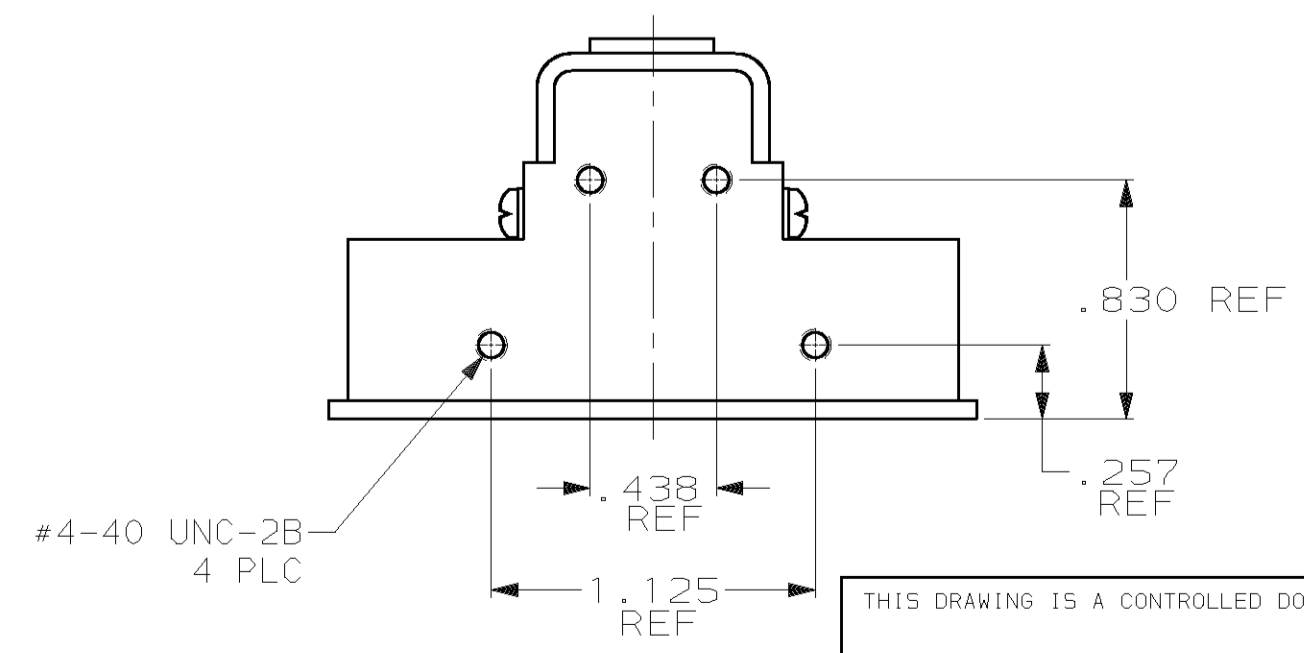

LOC	DIST	REV	DESCRIPTION	DATE	OWN	APPRO
DF	AO	B	REV PER 0630-0569-02	1-03	CT	SG

DETAIL C  
 1484876-2 ONLY  
 SAME AS -1 EXCEPT  
 ONE (1) SIZE 5 CONTACT  
 AS SHOWN

1. WITH CONTACTS FULLY SEATED TO REAR OF CAVITY.
2. CONTACT PART NUMBERS LOADED IN CONNECTOR:  
 (ALL SOLDER POSTS ARE SOLDER COATED)  
 SIZE 22 SOCKET CONTACT (120) AMP P/N 1-211431-6  
 SIZE 16 PIN CONTACT (2) AMP P/N 1663128-3  
 SIZE 12 PIN CONTACT (1) AMP P/N 1663129-3  
 SIZE 5 PIN CONTACT (1) AMP P/N 1663130-2 (1484876-2 ONLY)  
 SIZE 5 FILLER PLUG (2 ON -1/1 ON -2) AMP P/N 1663132-1

SEE DETAIL C	1484876-2
AS SHOWN	1484876-1
REMARKS	PART NUMBER

THIS DRAWING IS A CONTROLLED DOCUMENT.		DWN	C.C. THOMAS	5-15-02	 TYCO Electronics Harrisburg, PA 17105-3608
DIMENSIONS: INCHES (mm)		CHK	S. GLATFELTER	5-15-02	
TOLERANCES UNLESS OTHERWISE SPECIFIED:		APP'D	S. GLATFELTER	5-15-02	PRODUCT SPEC
0 PLC	±			APPLICATION SPEC	SIZE
1 PLC	±			WEIGHT	CAGE CODE
2 PLC	±			CUSTOMER DRAWING	DRAWING NO
3 PLC	±			SCALE	1.5:1
4 PLC	±			SHEET	1 OF 1
ANGLES	±			REV	B
MATERIAL	SEE CALLOUTS			A1 00779 1484876	