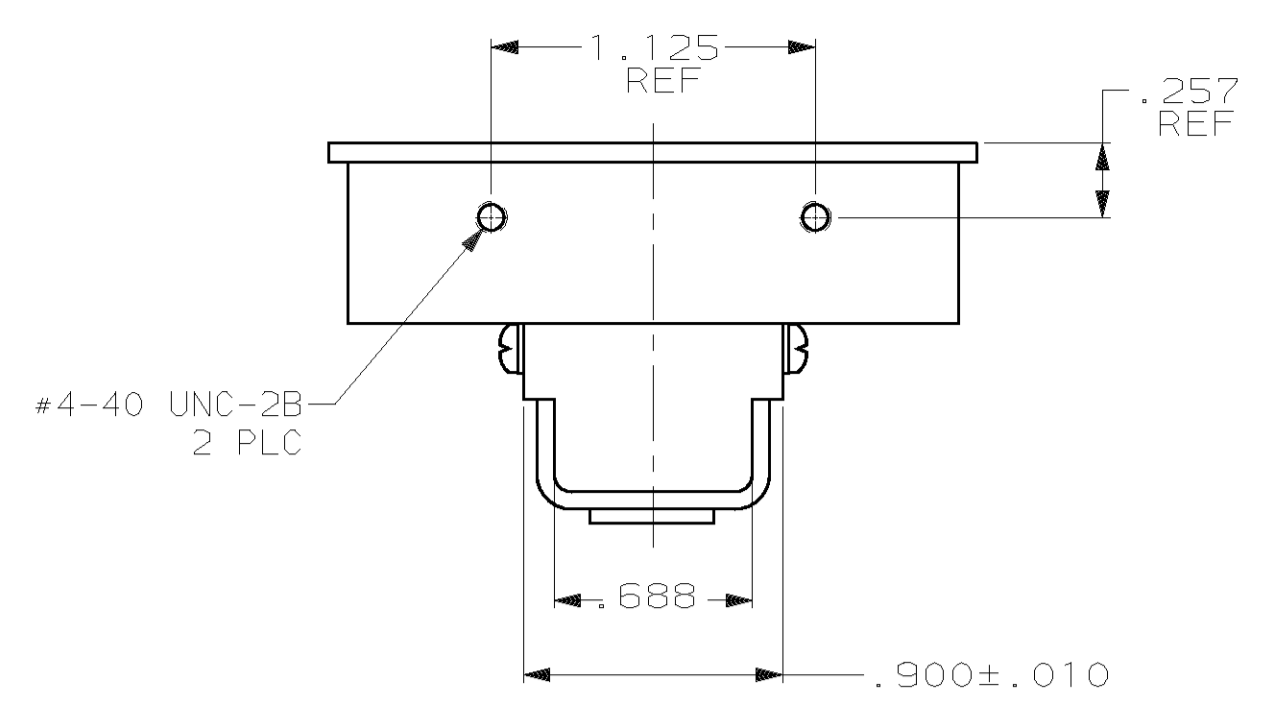

LOC	DIST	REV	DESCRIPTION	DATE	OWN	APPRO
DF	AO	B	REV PER 0630-0569-02	1-03	CT	SG

DETAIL C  
 1484876-2 ONLY  
 SAME AS -1 EXCEPT  
 ONE (1) SIZE 5 CONTACT  
 AS SHOWN

1. WITH CONTACTS FULLY SEATED TO REAR OF CAVITY.
2. CONTACT PART NUMBERS LOADED IN CONNECTOR:  
 (ALL SOLDER POSTS ARE SOLDER COATED)  
 SIZE 22 SOCKET CONTACT (120) AMP P/N 1-211431-6  
 SIZE 16 PIN CONTACT (2) AMP P/N 1663128-3  
 SIZE 12 PIN CONTACT (1) AMP P/N 1663129-3  
 SIZE 5 PIN CONTACT (1) AMP P/N 1663130-2 (1484876-2 ONLY)  
 SIZE 5 FILLER PLUG (2 ON -1/1 ON -2) AMP P/N 1663132-1

SEE DETAIL C	1484876-2
AS SHOWN	1484876-1
REMARKS	PART NUMBER

THIS DRAWING IS A CONTROLLED DOCUMENT.		DWN	C.C. THOMAS	5-15-02	 TYCO Electronics Harrisburg, PA 17105-3608
DIMENSIONS: INCHES (mm)		CHK	S. GLATFELTER	5-15-02	
TOLERANCES UNLESS OTHERWISE SPECIFIED:		APP'D	S. GLATFELTER	5-15-02	PRODUCT SPEC
0 PLC	±			APPLICATION SPEC	SIZE
1 PLC	±			WEIGHT	CAGE CODE
2 PLC	±			CUSTOMER DRAWING	DRAWING NO
3 PLC	±			SCALE	1.5:1
4 PLC	±			SHEET	1 OF 1
ANGLES	±			REV	B
MATERIAL	SEE CALLOUTS			A1 00779 1484876	