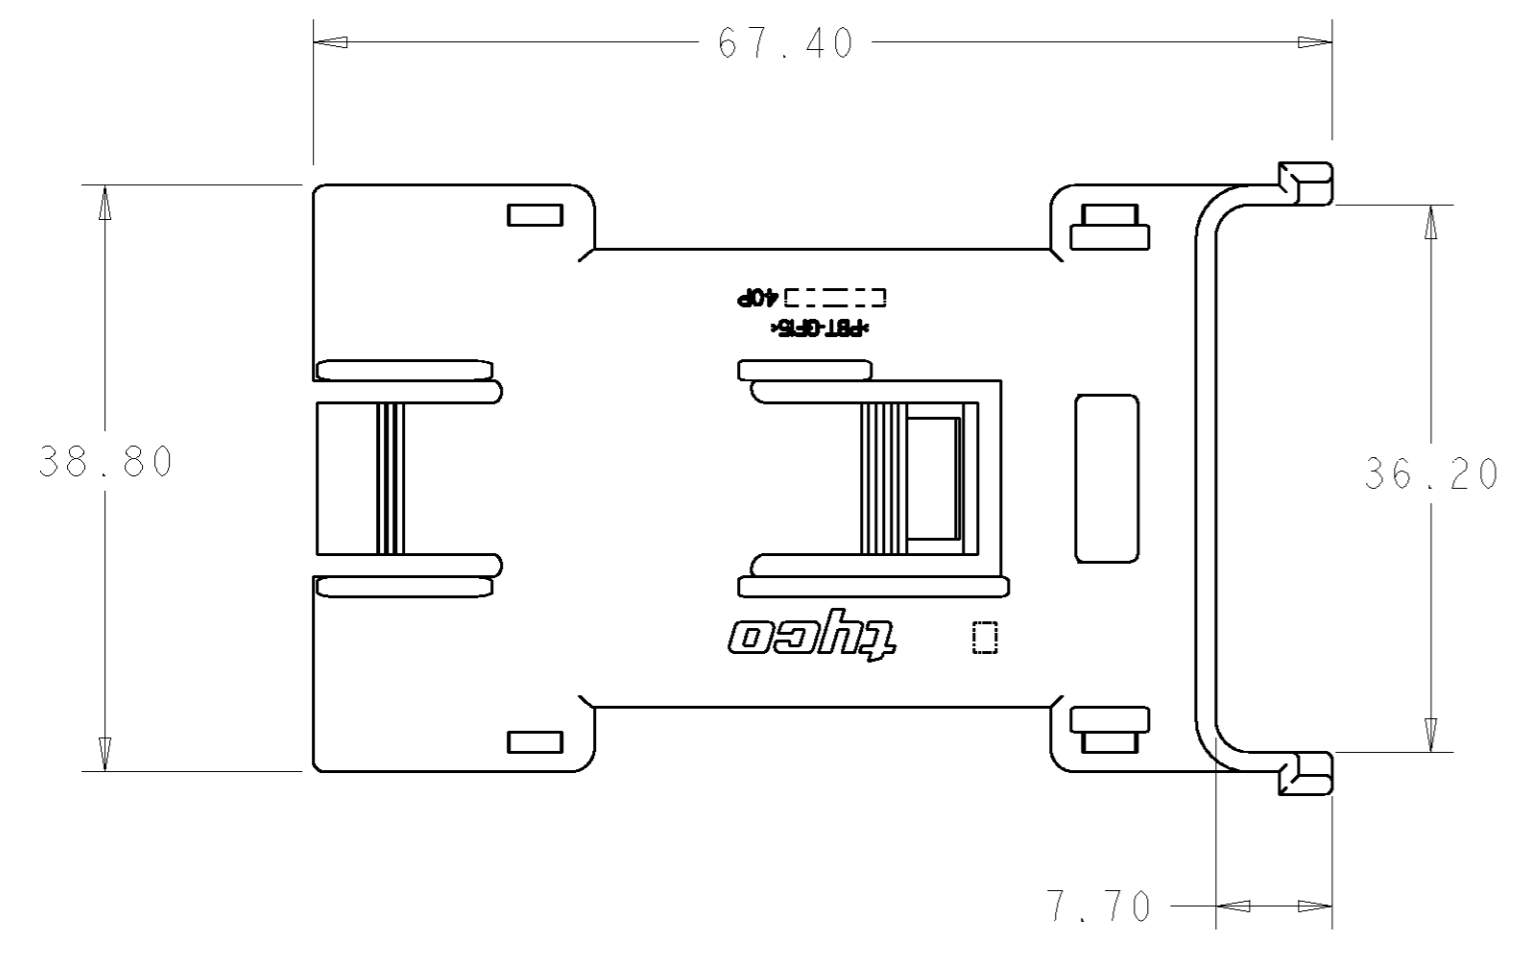

▲ PBT, GLASS FILLED, COLOR BLACK.
 2. FOR USE WITH TYCO P/N 1488846 (SOLD SEPARATELY).

REF VIEW SCALE 1:1

REF VIEW SCALE 1:1

1488540-1
 PART NUMBER

THIS DRAWING IS A CONTROLLED DOCUMENT FOR TYCO ELECTRONICS CORPORATION. IT IS SUBJECT TO CHANGE AND THE CONTROLLING ENGINEERING ORGANIZATION SHOULD BE CONTACTED FOR THE LATEST REVISION.		DWN	K. FOLTZ	18JUL2002	Tyco Electronics Harrisburg, PA 17105-3608	
DIMENSIONS:		CHK	G. MARTIN	19JUL2002		
mm	TOLERANCES UNLESS OTHERWISE SPECIFIED:	APVD	G. MARTIN	19JUL2002		
0 PLC ± 1 PLC ± 2 PLC ±0.50 3 PLC ± 4 PLC ± ANGLES ± FINISH -	PRODUCT SPEC - APPLICATION SPEC - WEIGHT -	NAME		RESTRICTED TO		
MATERIAL	▲	CUSTOMER DRAWING		SCALE 2:1	SHEET 1 OF 1	REV C2