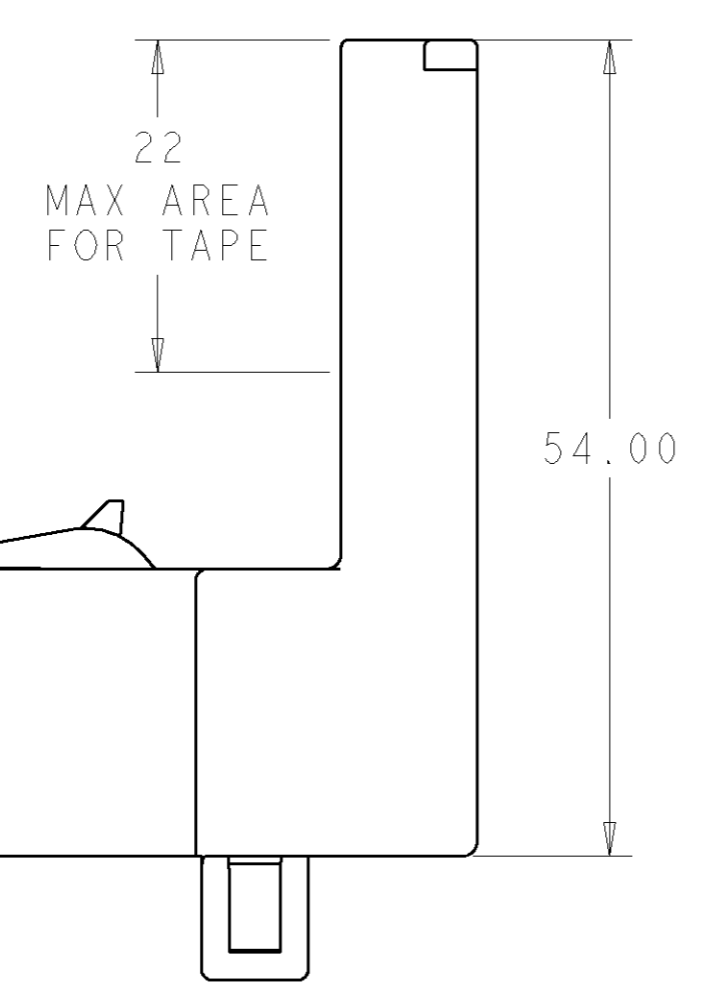

▲ PBT, GLASS FILLED, COLOR BLACK.
 2. FOR USE WITH TYCO P/N 1488846 (SOLD SEPARATELY).

REF VIEW SCALE 1:1

REF VIEW SCALE 1:1

1488540-1
 PART NUMBER

THIS DRAWING IS A CONTROLLED DOCUMENT FOR TYCO ELECTRONICS CORPORATION. IT IS SUBJECT TO CHANGE AND THE CONTROLLING ENGINEERING ORGANIZATION SHOULD BE CONTACTED FOR THE LATEST REVISION.		DWN	K. FOLTZ	18JUL2002	Tyco Electronics Harrisburg, PA 17105-3608	
DIMENSIONS:		CHK	G. MARTIN	19JUL2002		
mm	TOLERANCES UNLESS OTHERWISE SPECIFIED:	APVD	G. MARTIN	19JUL2002		
0 PLC ± 1 PLC ± 2 PLC ±0.50 3 PLC ± 4 PLC ± ANGLES ± FINISH -	PRODUCT SPEC - APPLICATION SPEC - WEIGHT -	NAME		RESTRICTED TO		
MATERIAL	▲	CUSTOMER DRAWING		SCALE 2:1	SHEET 1 OF 1	REV C2