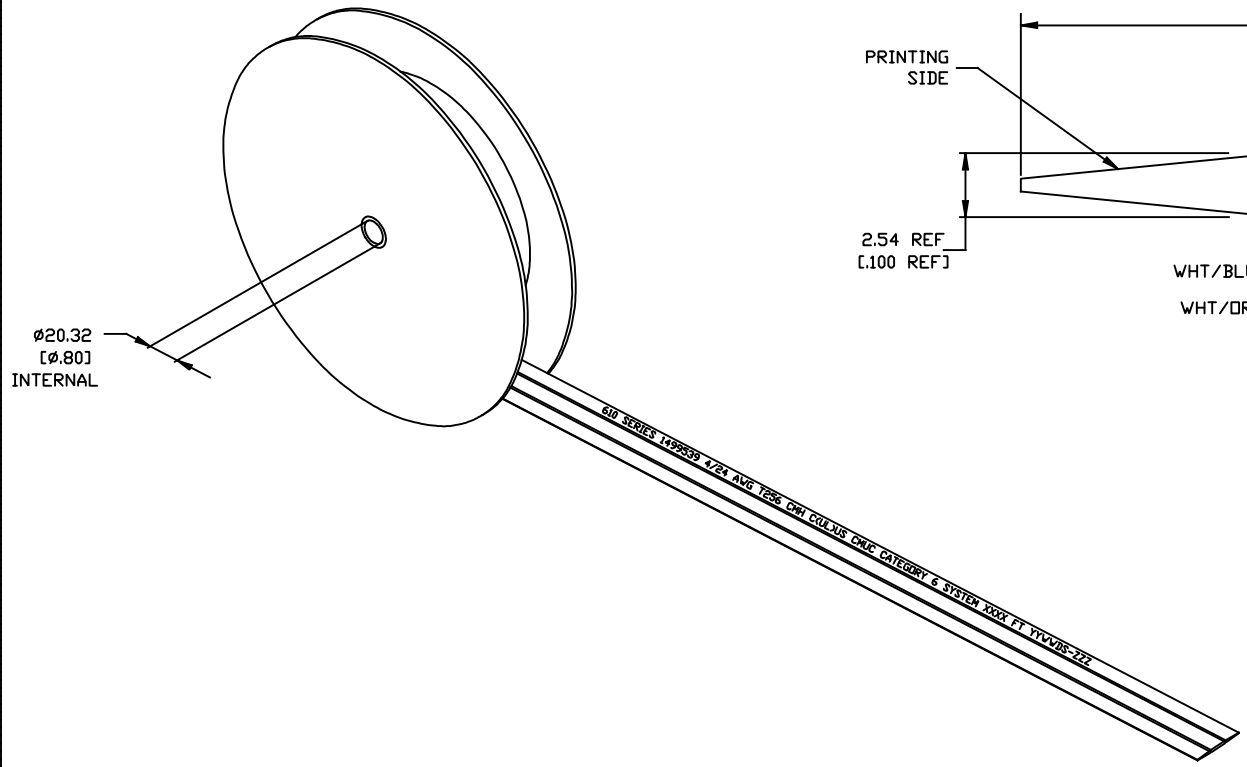

FINISHED WIRE DATA	
CONDUCTORS	WIRE AVG 24 AVG SOLID
	MATERIAL SOLID BARE COPPER
INSULATION	MATERIAL HIGH DENSITY POLYETHYLENE
JACKET	MATERIAL FR PVC

COLOR CODE	
PAIR	COLOR CODE
1	WHT-BLU
2	WHT-GRN
3	WHT-GRN
4	WHT-BRN

REVISIONS				
REV	DATE	DESCRIPTION	BY	APP
K	REV EDO-13-02081		02JAN2014	GS MK
L	REV PER BMS_CO_BROWD		20JAN2017	GG DC

- △ MATERIALS ARE SELECTED BASED ON THEIR ABILITY TO CONFORM TO UL 444 LATEST ISSUE.
- 2. CABLE SHALL BE CAPABLE OF WITHSTANDING 1500 VRMS BETWEEN OUTER SURFACE AND CONDUCTORS.
- 3. DIMENSIONS ARE MAXIMUM UNLESS OTHERWISE SPECIFIED.
- 4. GOVERNING SPECIFICATIONS - LATEST REVISIONS
 NEC 800 (US)/CEC 60-322 (CANADA)
 UL 444 - CMH (CANADA) / CMUC (US)

TE610UC-WT100	100 +1/-0	1499539-5
TE610UC-WT250	250 +5/-0	1499539-1
CATALOG NUMBER	FEET PER ROLL	PART NUMBER

THIS DRAWING IS A CONTROLLED DOCUMENT.

DESIGNED BY	T. HALL	DESIGNED BY	T. HALL
CHECKED BY	J. GENMAC	CHECKED BY	J. GENMAC
DATE	IS 408-3194	DATE	IS 408-3194
REVISED BY	108-2374	REVISED BY	108-2374
REVISED BY	301-631	REVISED BY	301-631
SCALE	A1	SCALE	NTS
CUSTOMER DRAWING		CUSTOMER DRAWING	