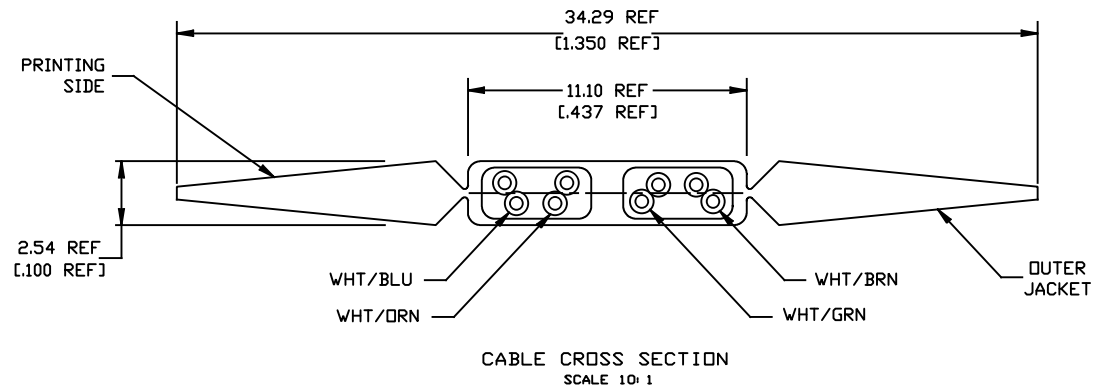

FINISHED WIRE DATA	
CONDUCTORS	WIRE AVG 24 AVG SOLID
	MATERIAL SOLID BARE COPPER
INSULATION	MATERIAL HIGH DENSITY POLYETHYLENE
JACKET	MATERIAL FR PVC

COLOR CODE	
PAIR	COLOR CODE
1	WHT-BLU
2	WHT-GRN
3	WHT-GRN
4	WHT-BRN

REVISIONS				
REV	DATE	DESCRIPTION	BY	APP
K	REV EDO-13-02081		02JAN2014	GS MK
L	REV PER BMS_CO_BROWD		20JAN2017	GG DC

- △ MATERIALS ARE SELECTED BASED ON THEIR ABILITY TO CONFORM TO UL 444 LATEST ISSUE.
- 2. CABLE SHALL BE CAPABLE OF WITHSTANDING 1500 VRMS BETWEEN OUTER SURFACE AND CONDUCTORS.
- 3. DIMENSIONS ARE MAXIMUM UNLESS OTHERWISE SPECIFIED.
- 4. GOVERNING SPECIFICATIONS - LATEST REVISIONS
 NEC 800 (US)/CEC 60-322 (CANADA)
 UL 444 - CMH (CANADA) / CMUC (US)

TE610UC-WT100	100 +1/-0	1499539-5
TE610UC-WT250	250 +5/-0	1499539-1
CATALOG NUMBER	FEET PER ROLL	PART NUMBER

THIS DRAWING IS A CONTROLLED DOCUMENT.

DESIGNED BY	T. HALL	DESIGNED BY	T. HALL
CHECKED BY	J. GENMAC	CHECKED BY	J. GENMAC
DATE	IS 408-3194	DATE	IS 408-3194
REVISED BY	108-2374	REVISED BY	108-2374
REVISED BY	301-631	REVISED BY	301-631
SCALE	A1	SCALE	NTS
CUSTOMER DRAWING		CUSTOMER DRAWING	