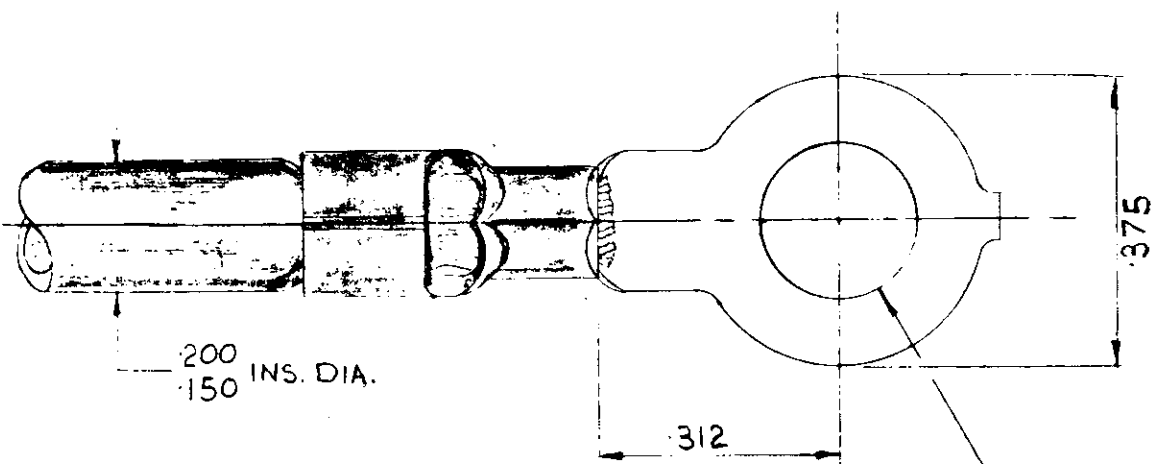

C-150518-21

CUSTOMER COPY
FOR REFERENCE ONLY

	TERMINAL	FINISH	DIA. $\pm .003$	DIA. $\pm .005$	STUB
OBSOLETE	150518-0	NONE	145		4 BA
	150518-2	ELECTRO TIN	145		4 BA
	150519-0	NONE	171		# 8
	150519-2	ELECTRO TIN	171		# 8
OBSOLETE	150520-0	NONE	197		2 BA
	150520-2	ELECTRO TIN	197		2 BA
	150521-0	NONE		265	1/4
	150521-2	ELECTRO TIN		265	1/4

MATERIAL:- .030 BRASS $\pm .002$
HEAT TREATMENT :-
FINISH:- SEE TABLE

AIRCRAFT-MARINE PRODUCTS (G.B.) LTD
INDUSTRIAL ESTATE, PORT GLASGOW.

WIRE TERMINAL
RING

A	REVISED PER ECR-17-013161	17OCT2017	BDA	CLASS WT-R
O1	ECR-10-010418	17AUG10	RR	TYPE AUTOMATIC
		22 12 60	SRE	SIZE 16-14
NO.	ALTERATION	DATE	BY	N.D.C.
TOLERANCES:- ALL DIMENSIONS $\pm .015$ EXCEPT AS NOTED				
DR. J. Seagrave	17-6-59	TR.		SCALE: 4:1
CK. <i>[Signature]</i>	<i>[Signature]</i>	APP. <i>[Signature]</i>	<i>[Signature]</i>	C-150518-21
				REV A