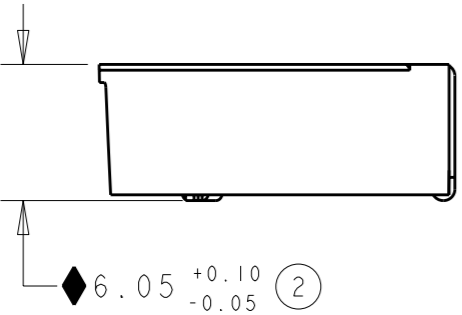

②
♦ $6.05^{+0.10}_{-0.05}$