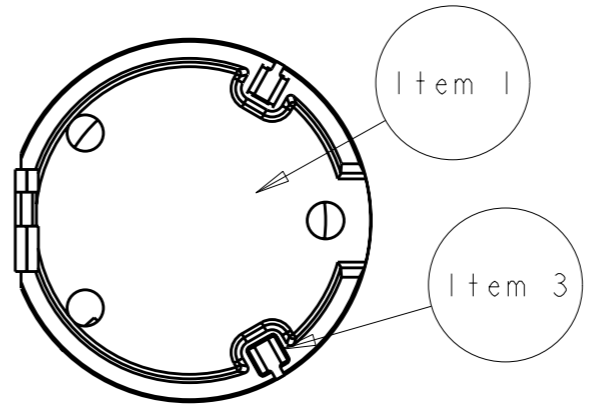

NOTES:

1. Material-LCP DuPont Zenite 6130L, 30% glass filled, black color.
2. General tolerance block applies unless otherwise specified.
3. All components are compliant to RoHS standards per Tyco Electronics standards TEC-138-702
4. Part will be identified with part number, rev letter, TE logo and 4 digit date code. 1st two digits for the year and the 2nd two digits for the week.
5. Consult Tyco Electronics data sheet 1513634

♦ ONGOING STATISTICAL PROCESS CONTROL REQUIRED (TOTAL 2 PCS.)

1513634-1

SCALE 2:1

THIS DRAWING IS A CONTROLLED DOCUMENT FOR TYCO ELECTRONICS CORPORATION IT IS SUBJECT TO CHANGE AND THE CONTROLLING ENGINEERING ORGANIZATION SHOULD BE CONTACTED FOR THE LATEST REVISION.		DWN MAH 30JUN2006	Tyco Electronics Rochester, New York 14623	
DIMENSIONS: mm		CHK -	NAME Antenna GPS Assembly 1513634-1	
TOLERANCES UNLESS OTHERWISE SPECIFIED:		APVD -	PRODUCT SPEC -	
0 PLC	± 0.10	APPLICATION SPEC -	RESTRICTED TO -	
1 PLC	± 0.10	WEIGHT -	SIZE A3	CAGE CODE 00779
2 PLC	± 0.05	CUSTOMER DRAWING	DRAWING NO C=1513634	
3 PLC	± 0.05	SCALE 3:1	SHEET 1	OF 1
4 PLC	± 0.01	REV E		
ANGLES	$\pm 1^\circ$			
MATERIAL -	FINISH -			