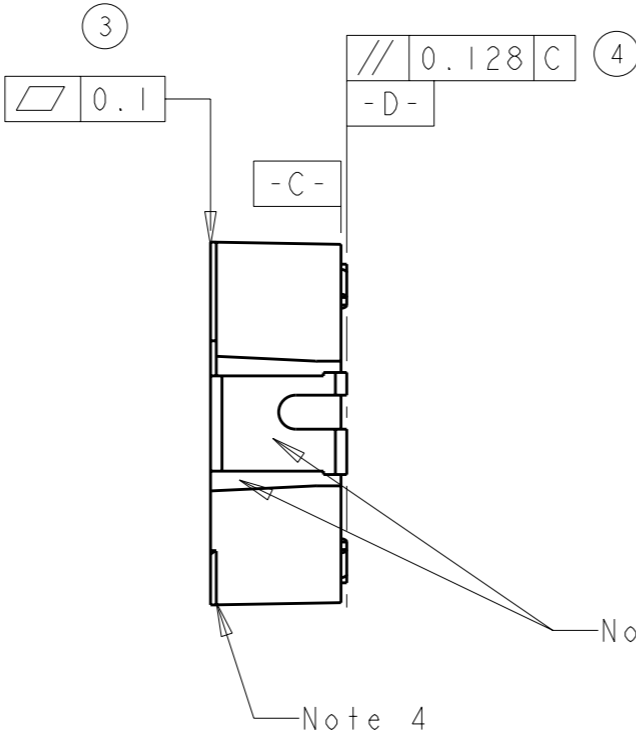

③
▱ 0.1

④
// 0.128 C

-D-

-C-

Note 2

Note 4