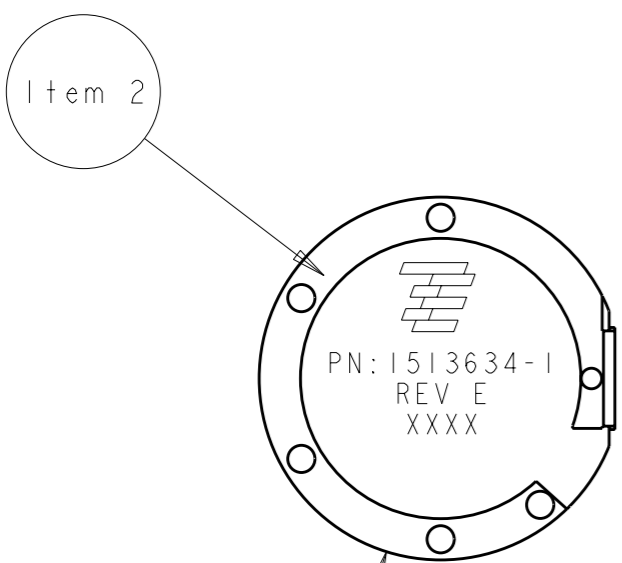

THIS DRAWING IS UNPUBLISHED. RELEASED FOR PUBLICATION 20
© COPYRIGHT 20 BY TYCO ELECTRONICS CORPORATION. ALL RIGHTS RESERVED.

LOC	DIST	REVISIONS			
P	LTR	DESCRIPTION	DATE	DWN	APVD
HQ	00	E	REVISED NOTES	3MAY2010	DW GG

①
♦ $\varnothing 16.00 \pm 0.1$