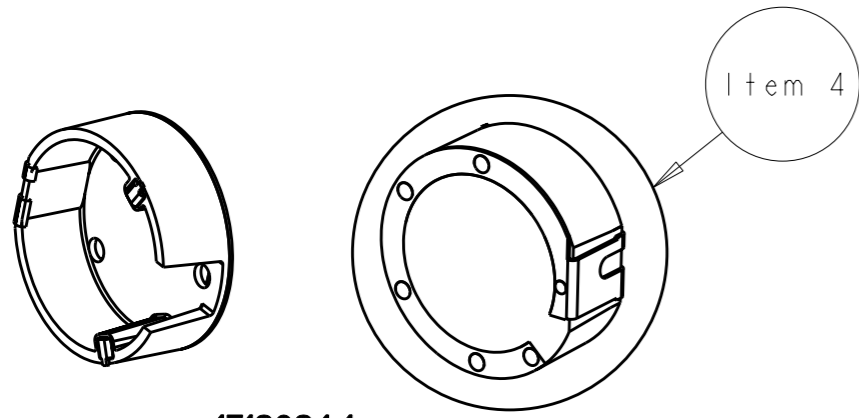

1513634-1

SCALE 2:1

THIS DRAWING IS A CONTROLLED DOCUMENT FOR TYCO ELECTRONICS CORPORATION IT IS SUBJECT TO CHANGE AND THE CONTROLLING ENGINEERING ORGANIZATION SHOULD BE CONTACTED FOR THE LATEST REVISION.		DWN MAH 30JUN2006	Tyco Electronics Rochester, New York 14623	
DIMENSIONS: mm		CHK -	NAME Antenna GPS Assembly 1513634-1	
TOLERANCES UNLESS OTHERWISE SPECIFIED:		APVD -	PRODUCT SPEC -	
0 PLC	± 0.10	APPLICATION SPEC -	RESTRICTED TO -	
1 PLC	± 0.10	WEIGHT -	SIZE A3	CAGE CODE 00779
2 PLC	± 0.05	CUSTOMER DRAWING	DRAWING NO C=1513634	
3 PLC	± 0.05	SCALE 3:1	SHEET 1	OF 1
4 PLC	± 0.01	REV E		
ANGLES	$\pm 1^\circ$			
MATERIAL -	FINISH -