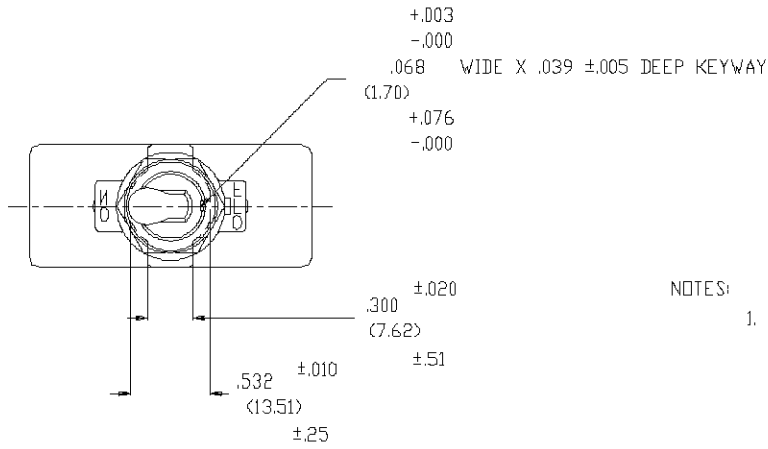

TITLE		DIMS FOR DOUBLE INSULATED TOOL HANDLE SWITCH FOR EUROPEAN USE	
ORDER NO.	702A575014	BASIC SPECS. SUMMARY	
A2	REDRAWN ON CAD. REMOVED BOTTOM VIEW.	TC	DR. MICHAEL WHITED
	ECN01229603	93719990	1/22/96
	ECN		CHK. J. SMITH
	ECN		1/14/76
			RICHARD SAWS
			ECN01229603

90-6358

NOTES:
1. MOUNTING HARDWARE TO BE SHIPPED

ORDER NO. 93719990

A	ECN		ECN	
	ECN		ECN	
	ECN		ECN	

TITLE	DIM DWG D
DR.	2/
CHK.	
APP.	

NOTES:

1. MOUNTING HARDWARE TO BE SHIPPED UNASSEMBLED.

ORDER NO. 93719990