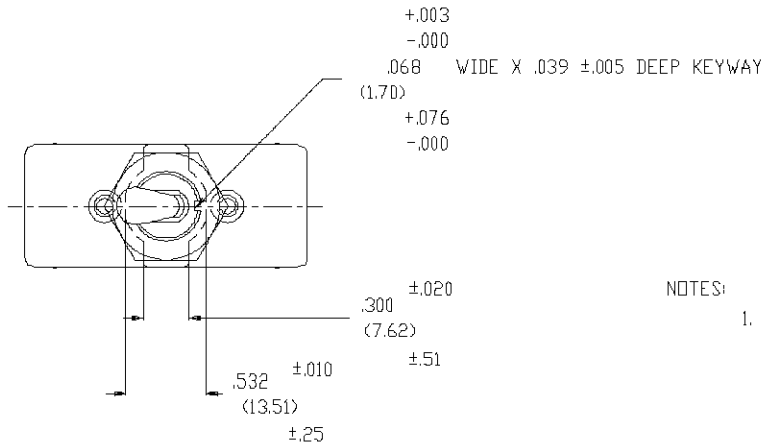

NOTES:
1. MOUNTING HARDWARE TO BE SHIPPED