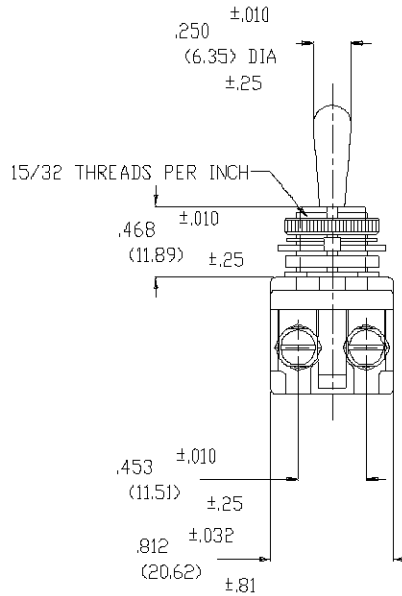

TITLE		DIMS FOR DOUBLE INSULATED TOOL HANDLE SWITCH FOR EUROPEAN USE	
ORDER NO.	702A575014	BASIC SPECS. SUMMARY	
A2	REDRAWN ON CAD. REMOVED BOTTOM VIEW.	TC	DR. MICHAEL WHITED
	ECN01229603	93719990	1/22/96
	ECN		CHK. J. SMITH
	ECN		1/14/76
			RICHARD SAWS
			ECN01229603

90-6358

NOTES:
1. MOUNTING HARDWARE TO BE SHIPPED

ORDER NO. 93719990

A	ECN		ECN	
	ECN		ECN	
	ECN		ECN	

TITLE	DIM DWG D
DR.	2/
CHK.	
APP.	

NOTES:

1. MOUNTING HARDWARE TO BE SHIPPED UNASSEMBLED.

ORDER NO. 93719990

THIRD ANGLE PROJECTION

TITLE	DIM DWG
DR.	2/
CHK.	
APP.	

NOTES:

1. MOUNTING HARDWARE TO BE SHIPPED UNASSEMBLED.

ORDER NO. 93719990

THIRD ANGLE PROJECTION

TITLE	DIM DWG D
DR.	2/
CHK.	
APP.	

X-ON Electronics