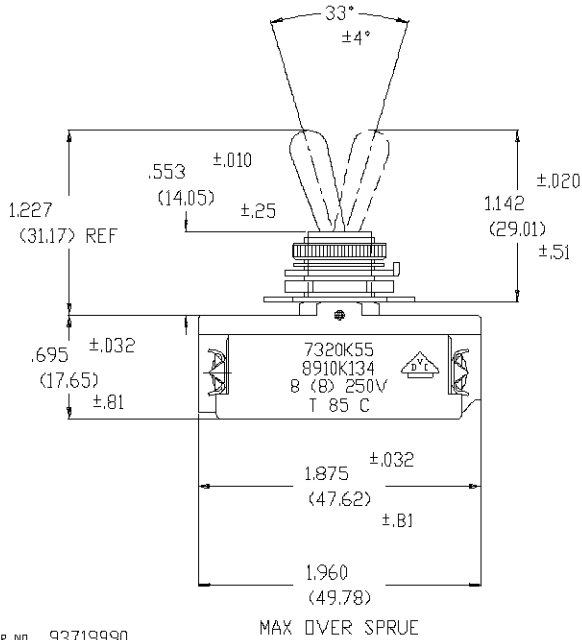

TITLE		DIMS FOR DOUBLE INSULATED TOOL HANDLE SWITCH FOR EUROPEAN USE	
ORDER NO.	702A575014	BASIC SPECS. SUMMARY	
A2	REDRAWN ON CAD. REMOVED BOTTOM VIEW.	TC	DR. MICHAEL WHITED
	ECN01229603	93719990	1/22/96
	ECN		CHK. J. SMITH
	ECN		1/14/76
			RICHARD SAWS
			ECN01229603

90-6358

NOTES:
1. MOUNTING HARDWARE TO BE SHIPPED

ORDER NO. 93719990

A	ECN		ECN	
	ECN		ECN	
	ECN		ECN	

TITLE	DIM DWG D
DR.	2/
CHK.	
APP.	

NOTES:

1. MOUNTING HARDWARE TO BE SHIPPED UNASSEMBLED.

ORDER NO. 93719990

THIRD ANGLE PROJECTION

TITLE	DIM DWG
DR.	2/
CHK.	
APP.	

NOTES:

1. MOUNTING HARDWARE TO BE SHIPPED UNASSEMBLED.

ORDER NO. 93719990

THIRD ANGLE PROJECTION

TITLE	DIM DWG D
DR.	2/
CHK.	
APP.	

X-ON Electronics