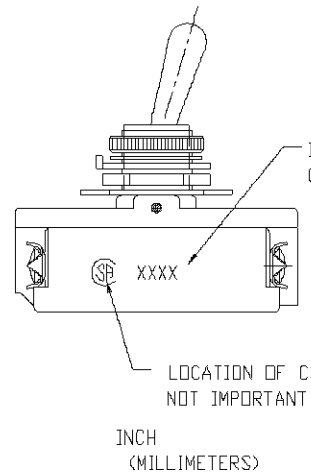

TITLE		DIMS FOR DOUBLE INSULATED TOOL HANDLE SWITCH FOR EUROPEAN USE	
ORDER NO.	702A575014	BASIC SPECS. SUMMARY	
A2	REDRAWN ON CAD. REMOVED BOTTOM VIEW.	TC	DR. MICHAEL WHITED
	ECN01229603	93719990	1/22/96
	ECN		CHK. J. SMITH
	ECN		1/14/76
			RICHARD SAWS
			ECN01229603

90-6358

NOTES:
1. MOUNTING HARDWARE TO BE SHIPPED

ORDER NO. 93719990

A	ECN		ECN	
	ECN		ECN	
	ECN		ECN	

TITLE	DIM DWG D
DR.	2/
CHK.	
APP.	

NOTES:

1. MOUNTING HARDWARE TO BE SHIPPED UNASSEMBLED.

ORDER NO. 93719990

THIRD ANGLE PROJECTION

TITLE	DIM DWG
DR.	2/
CHK.	
APP.	

NOTES:

1. MOUNTING HARDWARE TO BE SHIPPED UNASSEMBLED.

ORDER NO. 93719990

THIRD ANGLE PROJECTION

TITLE	DIM DWG D
DR.	2/
CHK.	
APP.	

X-ON Electronics