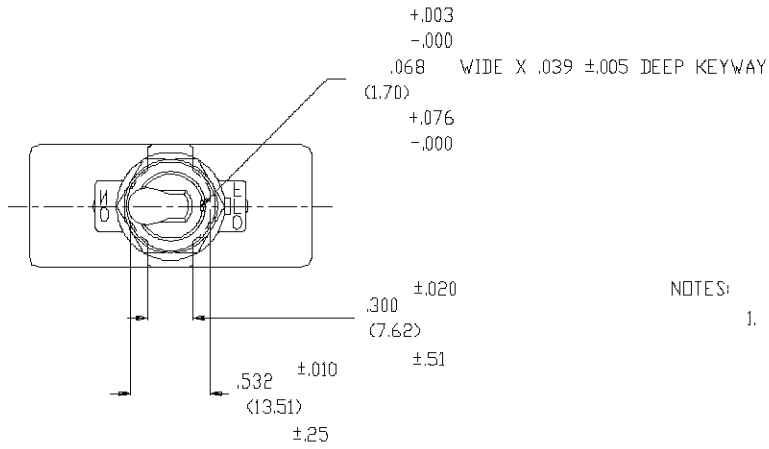

NOTES:

1. MOUNTING HARDWARE TO BE SHIPPED UNASSEMBLED.