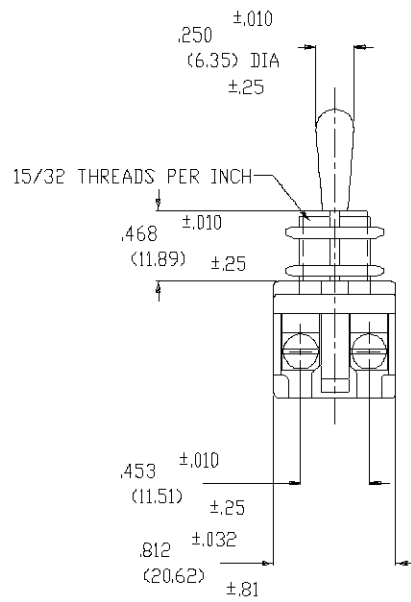

NOTES:

1. METRIC DIMS SHOWN IN ().
2. MOUNTING HARDWARE TO BE SHIPPED UNASSEMBLED.

THIS DOCUMENT IS THE PROPERTY OF EATON CORP. IT'S CONTENTS ARE PROPRIETARY AND CONFIDENTIAL AND SHALL NOT BE DISCLOSED TO ANY UNAUTHORIZED PERSON, COPIED OR PUBLISHED WITHOUT EATON'S PRIOR WRITTEN CONSENT.

TITLE		DIMS FOR DOUBLE INSULATED TOOL HANDLE SWITCH FOR EUROPEAN USE	
ORDER NO.	702A575014	BASIC SPECS. SUMMARY	
A2	REDRAWN ON CAD. REMOVED BOTTOM VIEW.	TC	DR. MICHAEL WHITED
	ECN01229603	93719990	1/22/96
	ECN		CHK. J. SMITH
	ECN		1/14/76
			RICHARD SAWS
			ECN01229603

90-6358

NOTES:
1. MOUNTING HARDWARE TO BE SHIPPED

ORDER NO. 93719990

A	ECN		ECN	
	ECN		ECN	
	ECN		ECN	

TITLE	DIM DWG D
DR.	2/
CHK.	
APP.	

NOTES:

1. MOUNTING HARDWARE TO BE SHIPPED UNASSEMBLED.

ORDER NO. 93719990