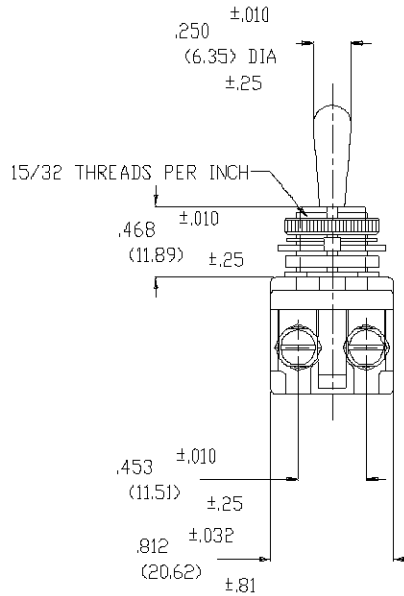

TITLE		DIMS FOR DOUBLE INSULATED TOOL HANDLE SWITCH FOR EUROPEAN USE	
ORDER NO.	702A575014	BASIC SPECS. SUMMARY	
A2	REDRAWN ON CAD. REMOVED BOTTOM VIEW.	TC	DR. MICHAEL WHITED
	ECN01229603	93719990	1/22/96
	ECN		CHK. J. SMITH
	ECN		1/14/76
			RICHARD SAWS
			ECN01229603

90-6358

NOTES:
1. MOUNTING HARDWARE TO BE SHIPPED

ORDER NO. 93719990

A	ECN		ECN	
	ECN		ECN	
	ECN		ECN	

TITLE	DIM DWG D
DR.	2/
CHK.	
APP.	

NOTES:

1. MOUNTING HARDWARE TO BE SHIPPED UNASSEMBLED.

ORDER NO. 93719990

THIRD ANGLE PROJECTION

TITLE	DIM DWG
DR.	2/
CHK.	
APP.	

NOTES:

1. MOUNTING HARDWARE TO BE SHIPPED UNASSEMBLED.

ORDER NO. 93719990

THIRD ANGLE PROJECTION

TITLE	DIM DWG D
DR.	2/
CHK.	
APP.	

X-ON Electronics