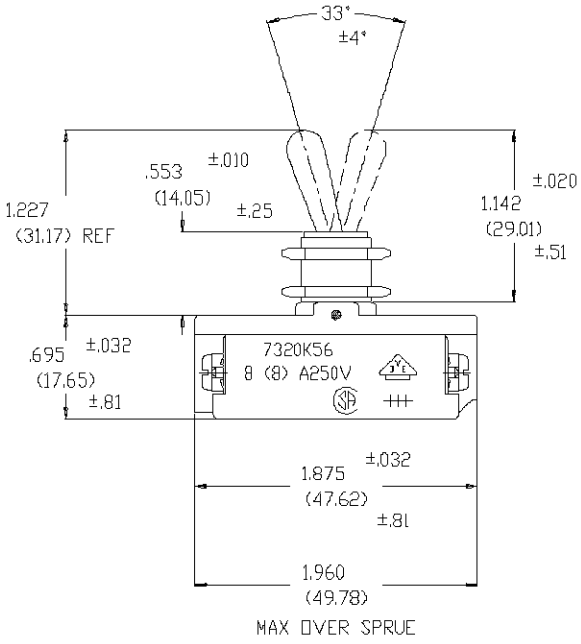

NOTES:

1. METRIC DIMS SHOWN IN ().
2. MOUNTING HARDWARE TO BE SHIPPED UNASSEMBLED.

THIS DOCUMENT IS THE PROPERTY OF EATON CORP. IT'S CONTENTS ARE PROPRIETARY AND CONFIDENTIAL AND SHALL NOT BE DISCLOSED TO ANY UNAUTHORIZED PERSON, COPIED OR PUBLISHED WITHOUT EATON'S PRIOR WRITTEN CONSENT.

TITLE		DIMS FOR DOUBLE INSULATED TOOL HANDLE SWITCH FOR EUROPEAN USE	
ORDER NO.	702A575014	BASIC SPECS. SUMMARY	
A2	REDRAWN ON CAD. REMOVED BOTTOM VIEW.	TC	DR. MICHAEL WHITED
	ECN01229603	93719990	1/22/96
	ECN		CHK. J. SMITH
	ECN		1/14/76
			RICHARD SAWS
			ECN01229603

90-6358

NOTES:
1. MOUNTING HARDWARE TO BE SHIPPED

ORDER NO. 93719990

A	ECN		ECN	
	ECN		ECN	
	ECN		ECN	

TITLE	DIM DWG D
DR.	2/
CHK.	
APP.	

NOTES:

1. MOUNTING HARDWARE TO BE SHIPPED UNASSEMBLED.

ORDER NO. 93719990