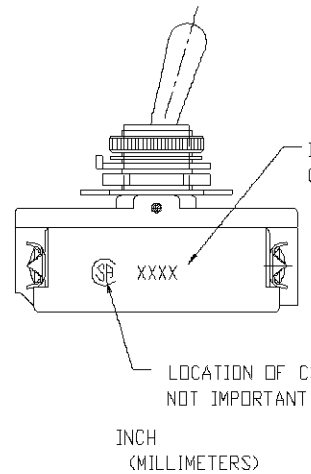

TITLE		DIMS FOR DOUBLE INSULATED TOOL HANDLE SWITCH FOR EUROPEAN USE	
ORDER NO.	702A575014	BASIC SPECS. SUMMARY	
A2	REDRAWN ON CAD. REMOVED BOTTOM VIEW.	TC	DR. MICHAEL WHITED
	ECN01229603	93719990	1/22/96
	ECN		CHK. J. SMITH
	ECN		1/14/76
			RICHARD SAWS
			ECN01229603

90-6358

NOTES:
1. MOUNTING HARDWARE TO BE SHIPPED

ORDER NO. 93719990

A	ECN		ECN	
	ECN		ECN	
	ECN		ECN	

TITLE	DIM DWG D
DR.	2/
CHK.	
APP.	

NOTES:

1. MOUNTING HARDWARE TO BE SHIPPED UNASSEMBLED.

ORDER NO. 93719990

THIRD ANGLE PROJECTION

TITLE	DIM DWG
DR.	2/
CHK.	
APP.	

NOTES:

1. MOUNTING HARDWARE TO BE SHIPPED UNASSEMBLED.

ORDER NO. 93719990

THIRD ANGLE PROJECTION

TITLE	DIM DWG D
DR.	2/
CHK.	
APP.	

X-ON Electronics