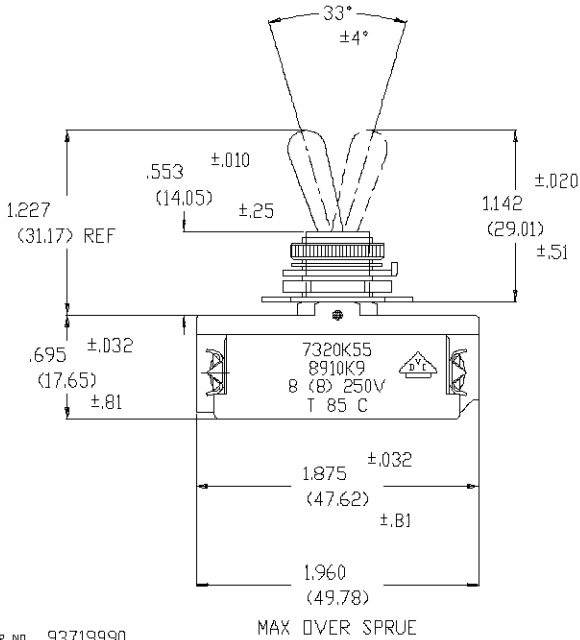

TITLE		DIMS FOR DOUBLE INSULATED TOOL HANDLE SWITCH FOR EUROPEAN USE	
ORDER NO.	702A575014	BASIC SPECS. SUMMARY	
A2	REDRAWN ON CAD. REMOVED BOTTOM VIEW.	TC	DR. MICHAEL WHITED
	ECN01229603	93719990	1/22/96
	ECN		CHK. J. SMITH
	ECN		1/14/76
			RICHARD SAWS
			ECN01229603

90-6358

NOTES:
1. MOUNTING HARDWARE TO BE SHIPPED

ORDER NO. 93719990

A	ECN		ECN	
	ECN		ECN	
	ECN		ECN	

TITLE	DIM DWG D
DR.	2/
CHK.	
APP.	

NOTES:

1. MOUNTING HARDWARE TO BE SHIPPED UNASSEMBLED.

ORDER NO. 93719990

THIRD ANGLE PROJECTION

TITLE	DIM DWG
DR.	2/
CHK.	
APP.	

NOTES:

1. MOUNTING HARDWARE TO BE SHIPPED UNASSEMBLED.

ORDER NO. 93719990

THIRD ANGLE PROJECTION

TITLE	DIM DWG D
DR.	2/
CHK.	
APP.	

X-ON Electronics