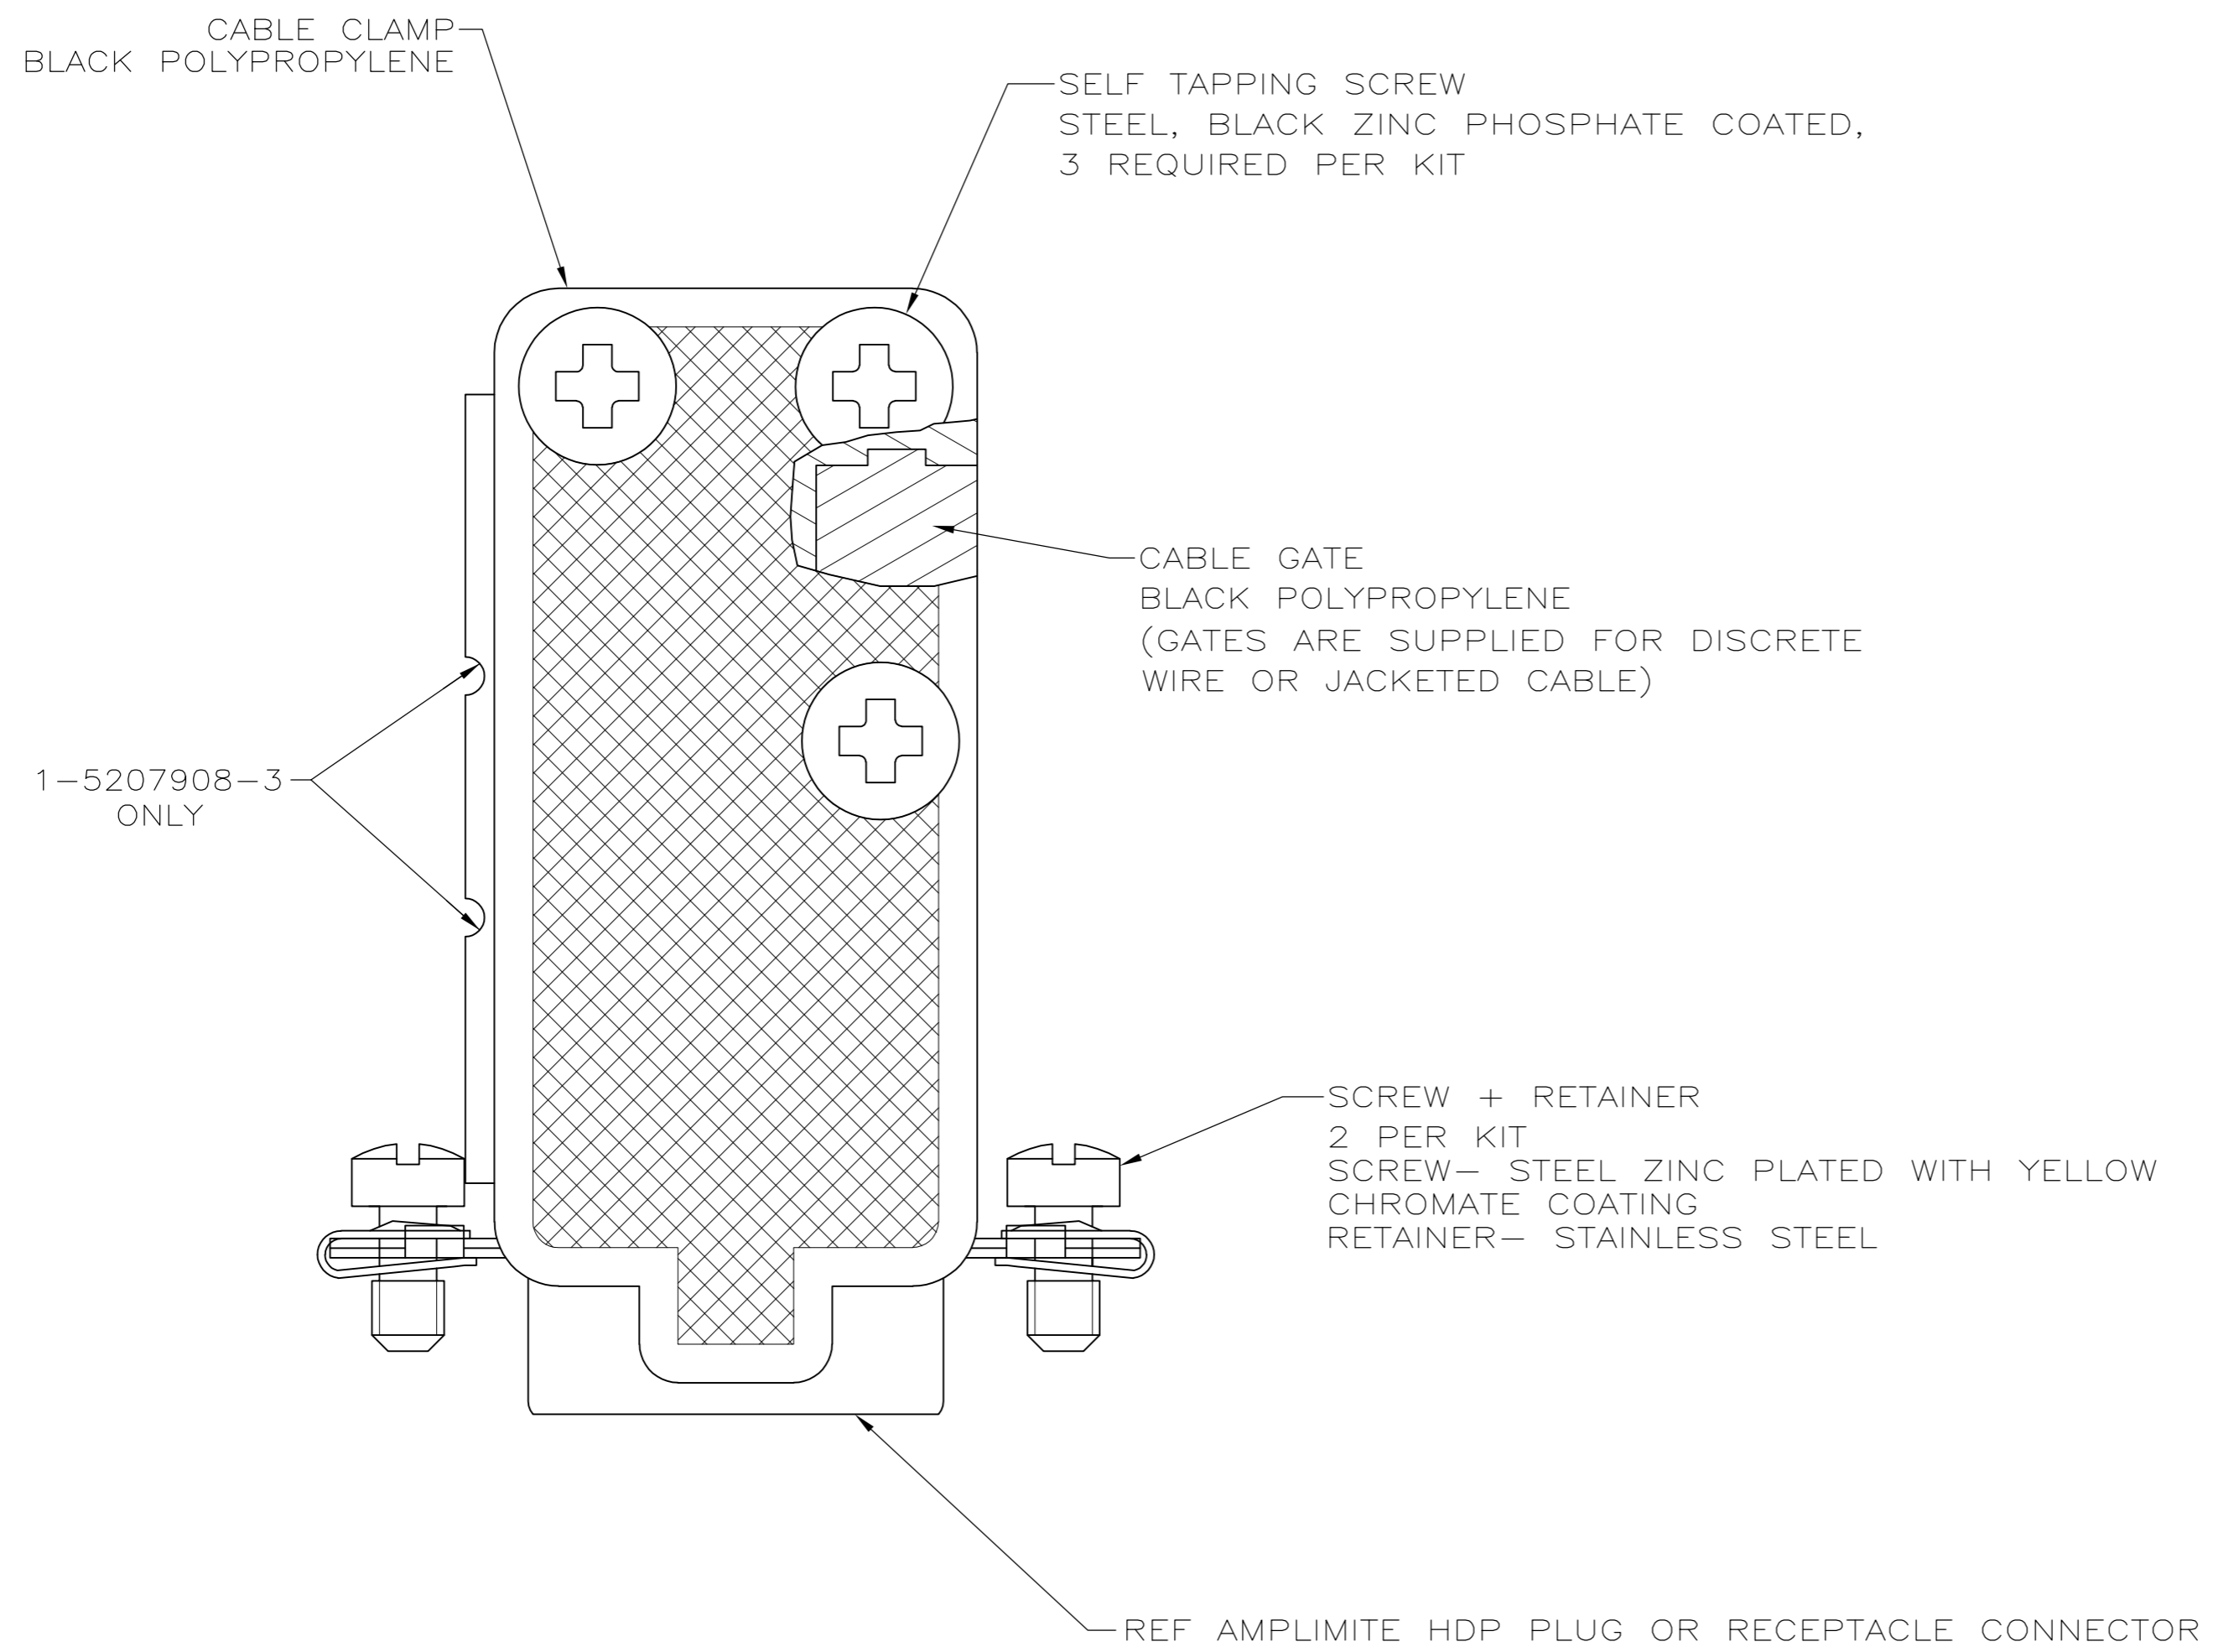

- 1. ALL PARTS PACKAGED UNASSEMBLED.
- △2 CONTENTS PACKAGED 1 KIT PER POLY BAG.
- △3 CONTENTS BULK PACKED BY ITEM.

	PACKAGING	SIZE	PART NUMBER
	△2	5	1-5207908-3
	△2	4	1-5207908-0
OBSOLETE	△3	3	5207908-8
	△2	3	5207908-7
	△2	2	5207908-4
OBSOLETE	△3	1	5207908-2
	△2	1	5207908-1

THIS DRAWING IS A CONTROLLED DOCUMENT.		DWN R.RICHARDSON 13SEPT05	TE TE Connectivity	
DIMENSIONS: INCHES		CHK C.ROHDE 13SEPT05		
TOLERANCES UNLESS OTHERWISE SPECIFIED:		APVD M.WALMSLEY 13SEPT05	NAME STRAIN RELIEF KITS, 90DEG/180DEG, AMPLIMITE HD-20	
0 PLC ± -		PRODUCT SPEC	SIZE A2 CAGE CODE 00779 C=5207908	
1 PLC ± -		APPLICATION SPEC	RESTRICTED TO	
2 PLC ± -		WEIGHT -	SCALE 4:1 SHEET 1 OF 1 REV A1	
3 PLC ± -		CUSTOMER DRAWING		
4 PLC ± -				
ANGLES ± -				
FINISH SEE CALLOUTS				