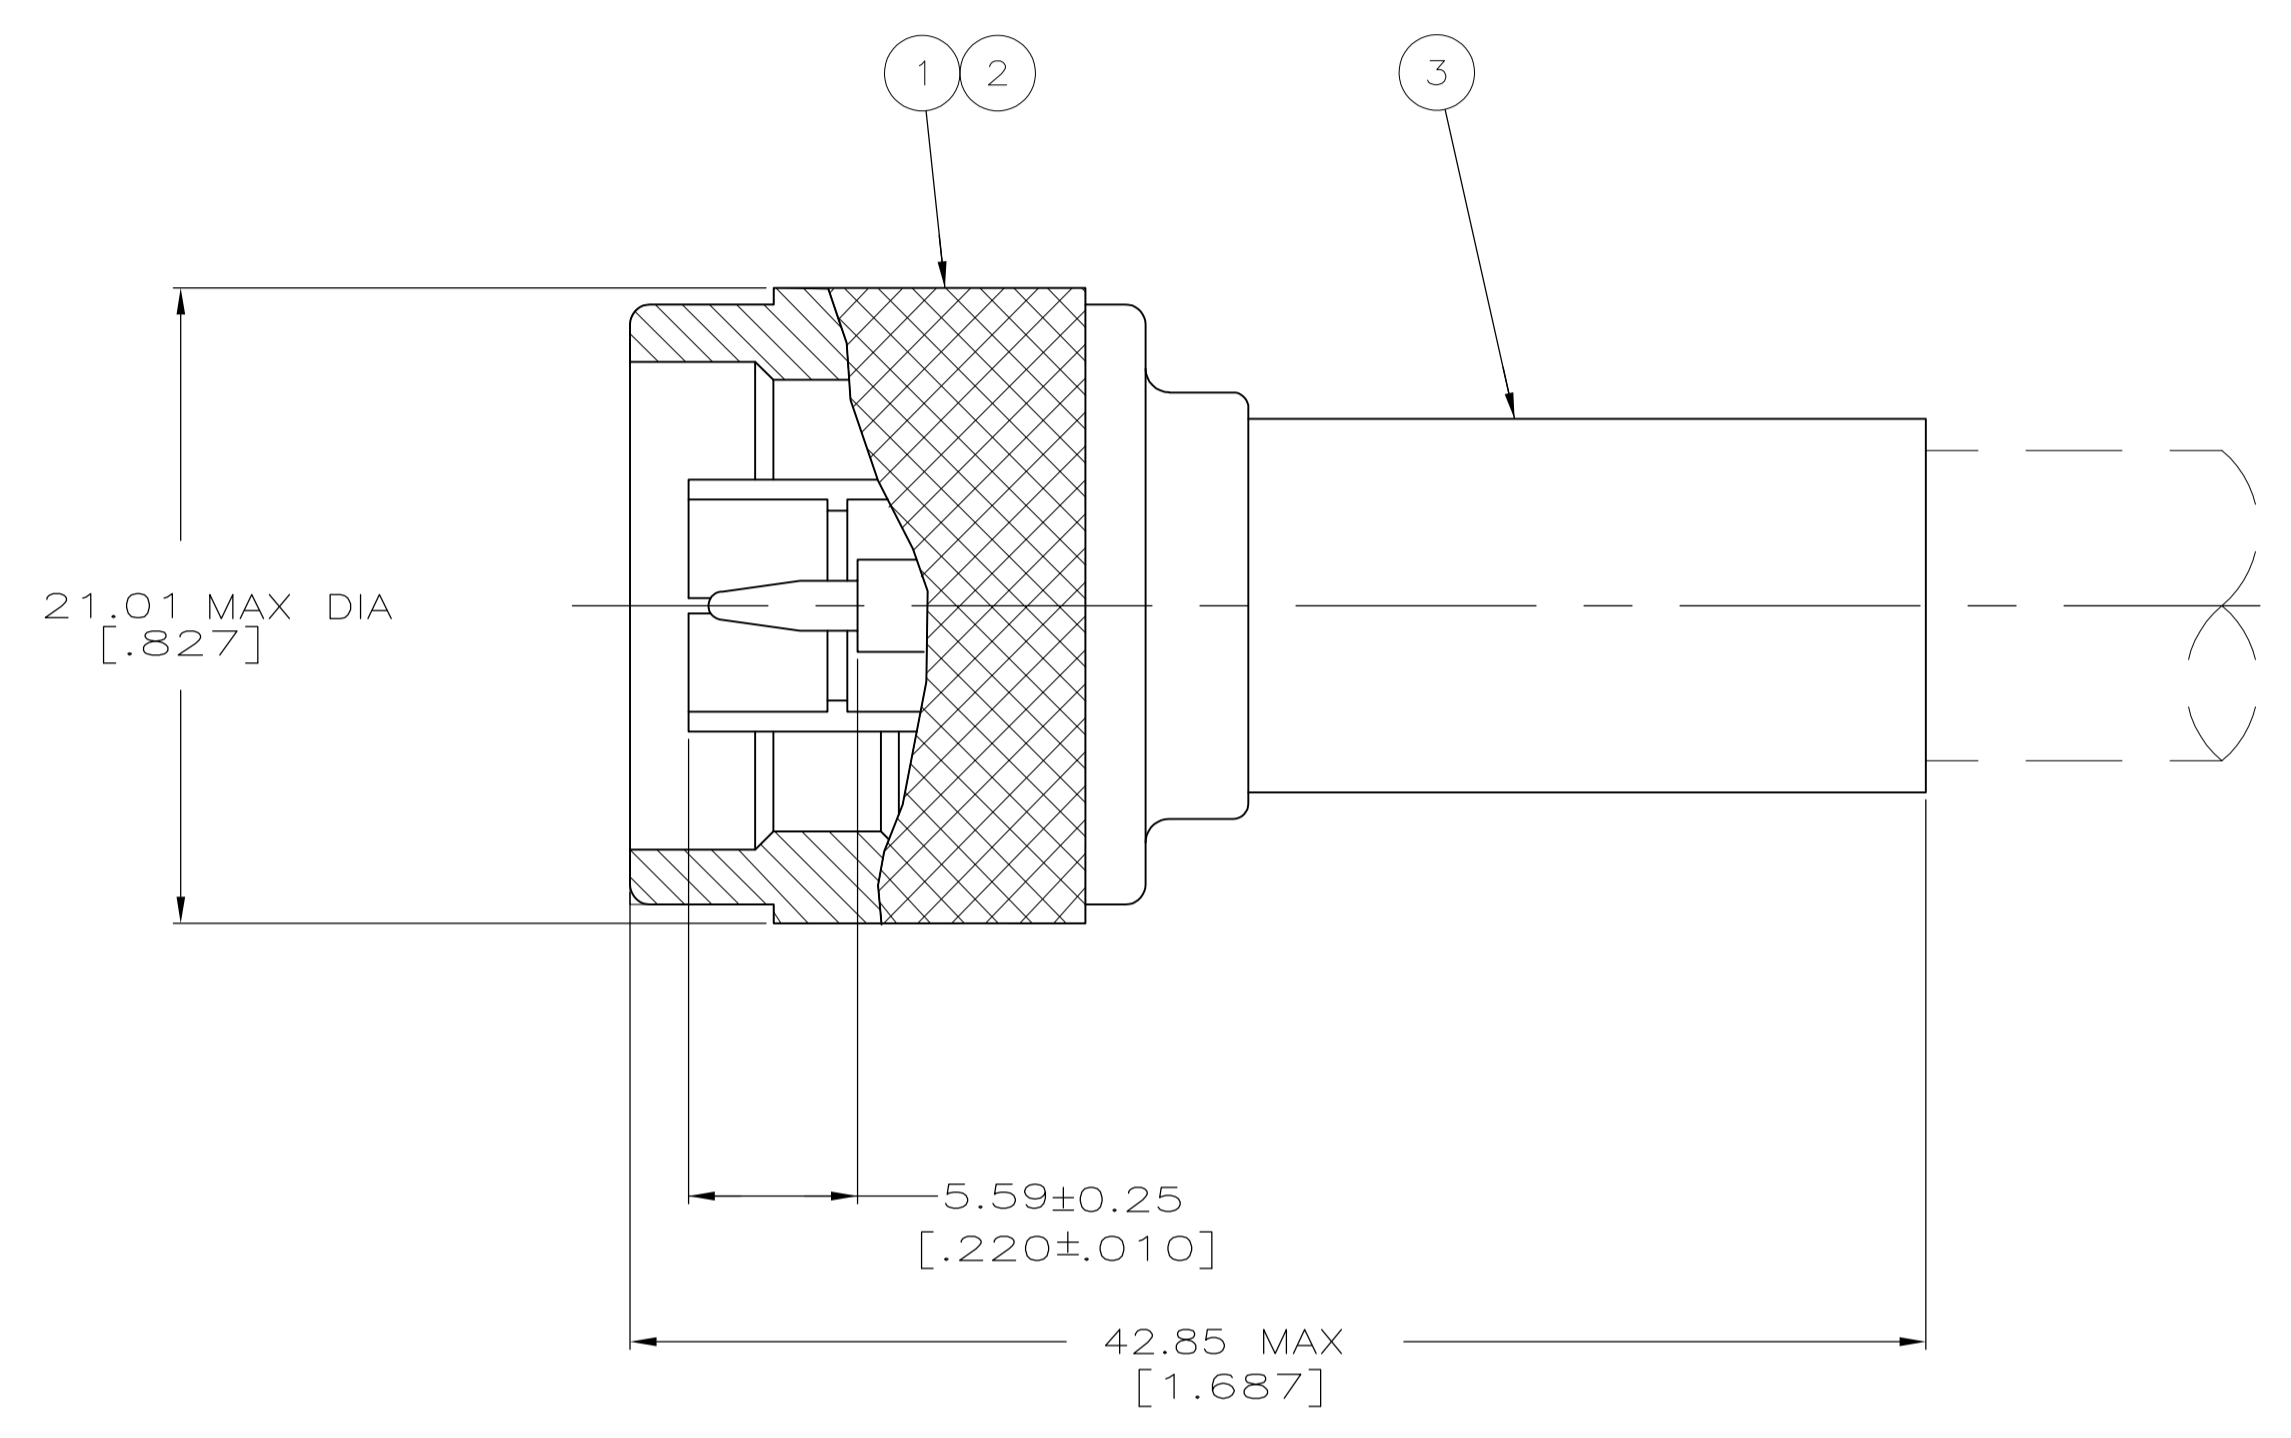

LOC		DIST		REVISIONS			
REV	DATE	DESCRIPTION	DATE	BY	APPV		
0	31JAN2005	REV PER EC-0514-0496-04	31JAN2005	AF			
01	31OCT09	REVISED PER ECO-09-024606	31OCT09	KK	AEG		

- 1. SEE I.S. 2028-1
- 2. SEE SEPERATE RESTRICTED CUSTOMER DRAWING
- 3. OBSOLETE PARTS: OBSOLETE CIS STREAMLINING PER D.RENAUD/D.SINISI

DETAIL A
SCALE 2:1

DETAIL B
SCALE 2:1

RECOMMENDED STRIP LENGTH

CABLE	CRIMPING TOOL	E	D	C	DETAIL	3 FERRULE QTY=1	2 CONTACT QTY=1	1 PLUG ASSY QTY=1	PART NUMBER
BELDEN 8214	220015-1	9.53 [.375]	12.70 [.500]	17.45 [.687]	B	9-51713-0	1-51695-2	51701-6	1-5225661-6
RG-55A & 223	220045-2	8.71 [.343]	10.31 [.406]	15.09 [.594]	B	9-225382-0	225343-2	225342-3	1-5225661-3
RG-58A/U & 58C/U	220045-2	8.71 [.343]	10.31 [.406]	15.09 [.594]	B	9-225381-0	225343-2	225342-3	1-5225661-2
RG-213/U	220015-1	9.53 [.375]	12.70 [.500]	17.45 [.687]	B	9-51713-0	2-51695-1	51701-6	5225661-2
RG-9/U & 214/U	220015-1	-	-	-	A	9-51713-0	2-51695-1	51701-6	5225661-1

THIS DRAWING IS A CONTROLLED DOCUMENT.

DIMENSIONS: MM [INCHES]	TOLERANCES UNLESS OTHERWISE SPECIFIED:	0 PLC ± -	1 PLC ± -	2 PLC ± 0.41 [.016]	3 PLC ± -	4 PLC ± -	ANGLES ± -
MATERIAL	FINISH	WEIGHT	SIZE	CAGE CODE	DRAWING NO	RESTRICTED TO	
			A1	00779	5225661		