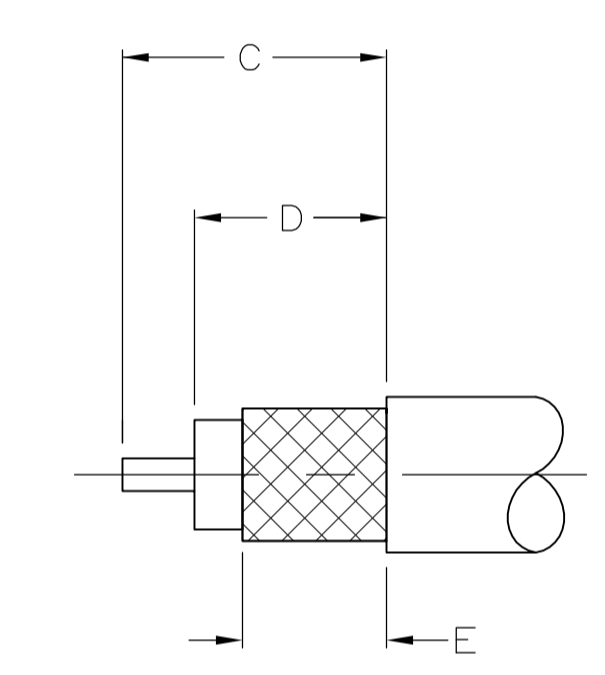

LOC		DIST		REVISIONS			
REV	DATE	DESCRIPTION	DATE	BY	APPV		
0	31JAN2005	REV PER EC-0514-0496-04	31JAN2005	AF			
01	31OCT09	REVISED PER ECO-09-024606	31OCT09	KK	AEG		

- 1. SEE I.S. 2028-1
- 2. SEE SEPERATE RESTRICTED CUSTOMER DRAWING
- 3. OBSOLETE PARTS: OBSOLETE CIS STREAMLINING PER D.RENAUD/D.SINISI

DETAIL A
SCALE 2:1

DETAIL B
SCALE 2:1

RECOMMENDED STRIP LENGTH

CABLE	CRIMPING TOOL	E	D	C	DETAIL	3 FERRULE QTY=1	2 CONTACT QTY=1	1 PLUG ASSY QTY=1	PART NUMBER
BELDEN 8214	220015-1	9.53 [.375]	12.70 [.500]	17.45 [.687]	B	9-51713-0	1-51695-2	51701-6	1-5225661-6
RG-55A & 223	220045-2	8.71 [.343]	10.31 [.406]	15.09 [.594]	B	9-225382-0	225343-2	225342-3	1-5225661-3
RG-58A/U & 58C/U	220045-2	8.71 [.343]	10.31 [.406]	15.09 [.594]	B	9-225381-0	225343-2	225342-3	1-5225661-2
RG-213/U	220015-1	9.53 [.375]	12.70 [.500]	17.45 [.687]	B	9-51713-0	2-51695-1	51701-6	5225661-2
RG-9/U & 214/U	220015-1	-	-	-	A	9-51713-0	2-51695-1	51701-6	5225661-1

THIS DRAWING IS A CONTROLLED DOCUMENT.

DIMENSIONS: MM [INCHES]	TOLERANCES UNLESS OTHERWISE SPECIFIED:	0 PLC ± -	1 PLC ± -	2 PLC ± 0.41 [.016]	3 PLC ± -	4 PLC ± -	ANGLES ± -
MATERIAL	FINISH	WEIGHT	SIZE	CAGE CODE	DRAWING NO	RESTRICTED TO	
			A1	00779	5225661		