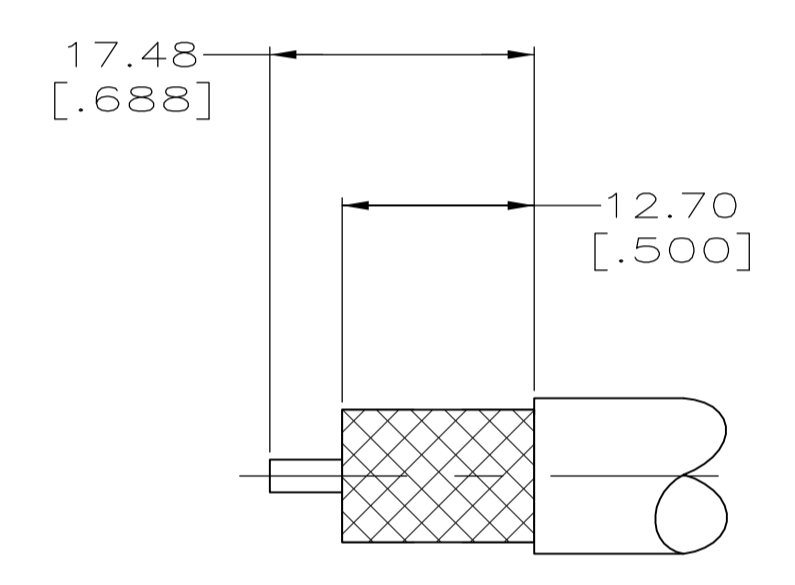

DETAIL A
SCALE 2:1

DETAIL B
SCALE 2:1

RECOMMENDED STRIP LENGTH

CABLE	CRIMPING TOOL	E	D	C	DETAIL	3 FERRULE QTY=1	2 CONTACT QTY=1	1 PLUG ASSY QTY=1	PART NUMBER
BELDEN 8214	220015-1	9.53 [.375]	12.70 [.500]	17.45 [.687]	B	9-51713-0	1-51695-2	51701-6	1-5225661-6
RG-55A & 223	220045-2	8.71 [.343]	10.31 [.406]	15.09 [.594]	B	9-225382-0	225343-2	225342-3	1-5225661-3
RG-58A/U & 58C/U	220045-2	8.71 [.343]	10.31 [.406]	15.09 [.594]	B	9-225381-0	225343-2	225342-3	1-5225661-2
RG-213/U	220015-1	9.53 [.375]	12.70 [.500]	17.45 [.687]	B	9-51713-0	2-51695-1	51701-6	5225661-2
RG-9/U & 214/U	220015-1	-	-	-	A	9-51713-0	2-51695-1	51701-6	5225661-1

THIS DRAWING IS A CONTROLLED DOCUMENT.

DIMENSIONS: MM [INCHES]	TOLERANCES UNLESS OTHERWISE SPECIFIED:	0 PLC ± -	1 PLC ± -	2 PLC ± 0.41 [.016]	3 PLC ± -	4 PLC ± -	ANGLES ± -
MATERIAL	FINISH	WEIGHT	SIZE	CAGE CODE	DRAWING NO	RESTRICTED TO	
			A1	00779	5225661		